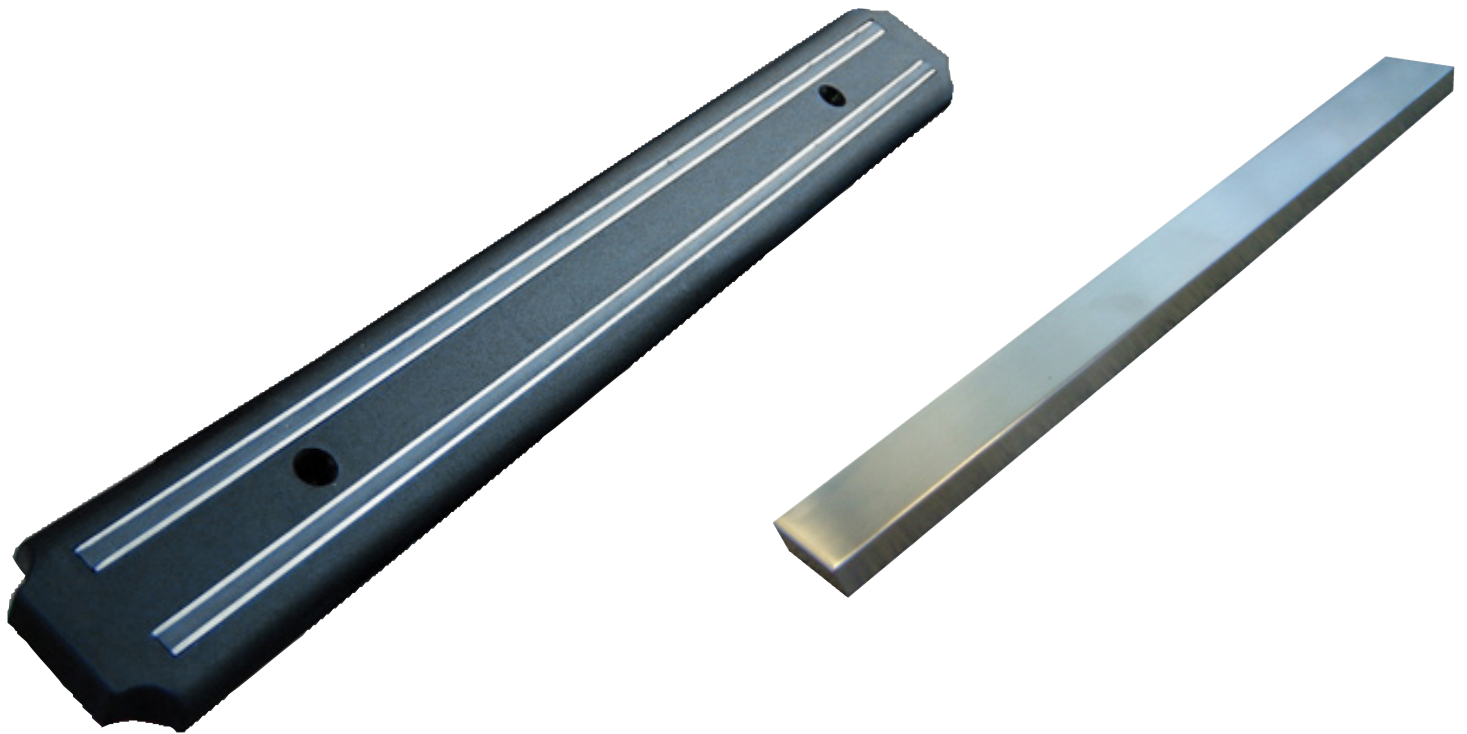

## Magnetic Knife Bar

ITEM: 17" S.Steel Bar  
ITEM #: 23592

13" Magnetic Bar  
12942

15" Magnetic Bar  
12943

22" Magnetic Bar  
12944

**Practical knife storage for space limited areas.**

Simple magnetic knife bar for your knife storage needs. With a variety of length options to suit storage requirements, this knife bar will keep your knives securely stored away on a wall.

## TECHNICAL SPECIFICATION

Features	17.7" Stainless Steel Knife Bar	13" Plastic Knife Bar	15" Plastic Knife Bar	22" Plastic Knife Bar
Item	23592	12942	12943	12944
Material	Stainless Steel	Stainless Steel, Polypropylene		
Net Dimensions (WDH)	17.7" x 0.625" x 1.81" (450 x 15.8 x 46 mm)	13" x 1.25" x 5.1" (330 x 32 x 130 mm)	15" x 2" x 5.1" (380 x 50 x 130 mm)	22" x 2" x 5.1" (550 x 50 x 130 mm)
Gross Weight	3 lb (1360 g)	241 g	296 g	430 g