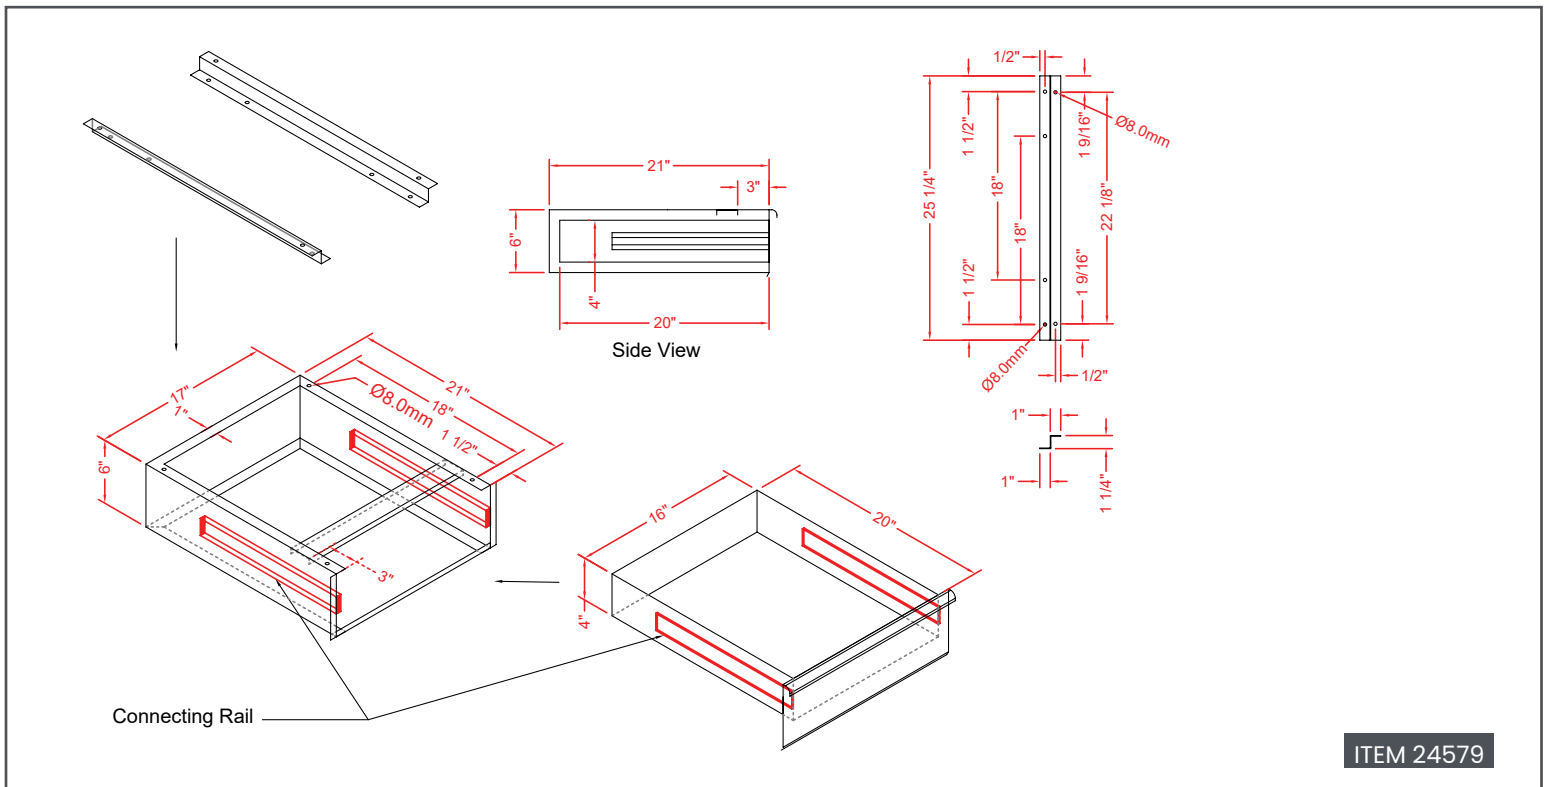

TECHNICAL DRAWING

ITEM 24578

ITEM 24579