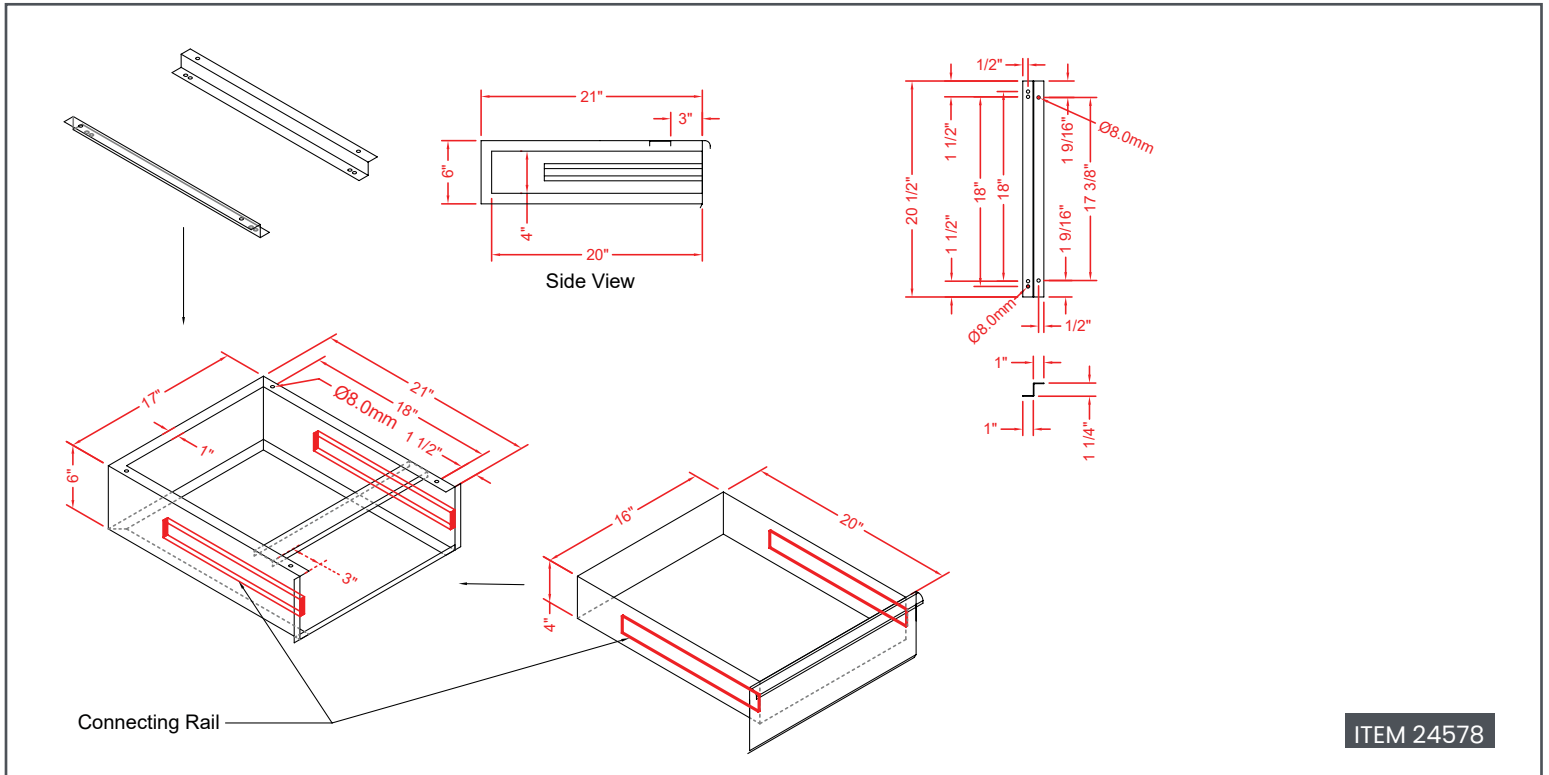

TECHNICAL DRAWING

ITEM 24578