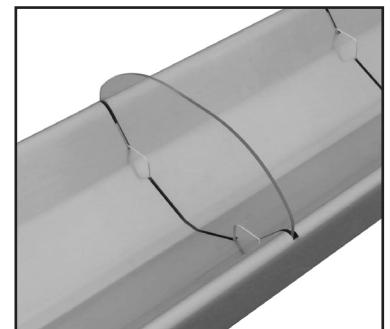

SERVING THE FOOD INDUSTRY SINCE 1951

STAINLESS STEEL TRAYS

Item: 44111 / Item: 44112 / Item: 44113 / Item: 44114

Stainless Steel Trays with Dividers

These reversible stainless steel trays are made with 18GA. 304 Stainless Steel bodies, and are perfect for displaying all sorts of fresh products.

Item Number	Dimensions	Divider Dimensions
44111	28.5" x 6.75" x 2" / 724 x 171.5 x 51mm	6" x 2" / 152 x 51mm
44112	28.5" x 8.75" x 2" / 724 x 222.3 x 51mm	8" x 2" / 203 x 51mm
44113	28.5" x 10.75" x 2" / 724 x 273 x 51mm	10" x 2" / 254 x 51mm
44114	28.5" x 16.75" x 2" / 724 x 425.5 x 51mm	16" x 2" / 406 x 51mm