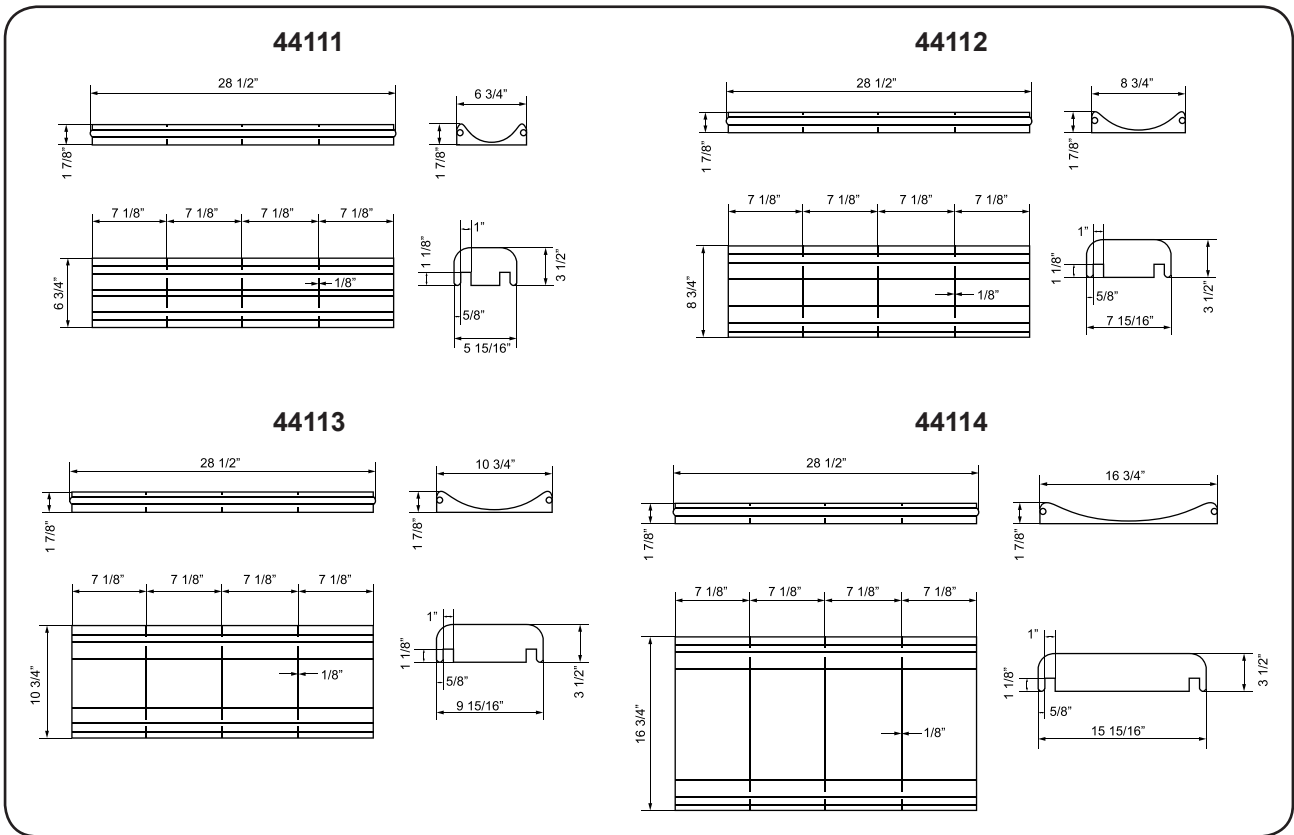

STAINLESS STEEL TRAYS

Item: 44111 / Item: 44112 / Item: 44113 / Item: 44114

Authorized Dealer

OMCAN INC.

Telephone: 1-800-465-0234
Fax: (905) 607-0234
E-mail: sales@omcan.com
Website: www.omcan.com

Follow us to keep up to date with the latest news and offers