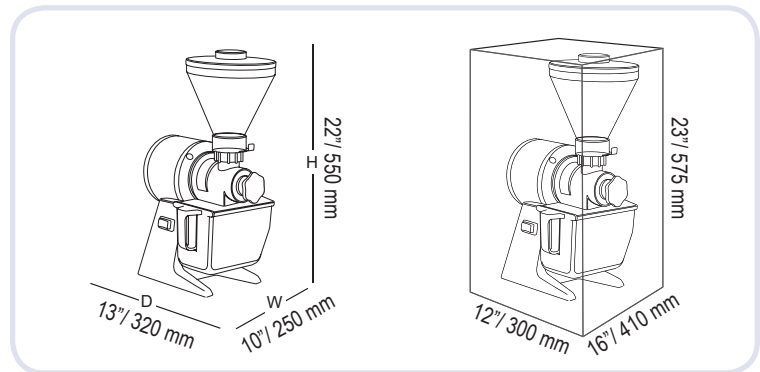

#### FEATURES:

- Grinding adjustments: Extra fine to extra coarse
- Horizontal axis grinding discs with feeding screw
- Commercial reliable induction motor
- Capacity of the plastic drawer: 800 g
- Average output: 30 lb. (14 kg.) /hour
- All removable parts are dishwasher safe

1-833-487-3686

[www.trentoequipment.com](http://www.trentoequipment.com)

[sales@trentoequipment.com](mailto:sales@trentoequipment.com)

Follow us on social media  
@trentoequipment

Authorized Dealer

Technical Specification	
Item	44116
Model	SANTOS 01PV
Production (Per Hour)	31 lb. (14 kg.)
Power	650 W / 0.87 hp
Amps	5.9 A
Electrical	110V/60Hz/1Ph
RPM	1800
Net Weight	33 lb. (15 kg.)
Net Dimensions (WDH)	10" x 13" x 22" (250 x 320 x 550 mm)
Gross Weight	36 lb. (16.5 kg.)
Gross Dimensions (WDH)	12" x 16" x 23" (300 x 410 x 575 mm)

- 1 1 kg (2.2lbs) hopper**
- 2 Ø 63.5mm (2.5") grinding discs:** high resistance. Designed and manufactured by Santos
- 3 Precision grinding** from very fine to coarse. Easy to adjust
- 4 Alimentary plastic drawer without bisphenol A**  
Capacity: 800g (1.8lbs)
- 5 Powerful reliable commercial motor**
- 6 Stainless steel and aluminium body**

FEATURES

DIMENSIONS