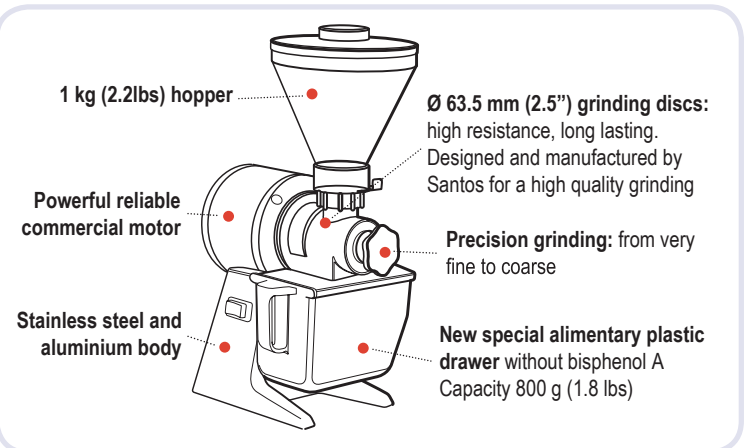

#### FEATURES:

- Grinding adjustments: Extra fine to extra coarse
- Horizontal axis grinding discs with feeding screw
- Commercial reliable induction motor
- Capacity of the plastic drawer: 800 g
- Average output: 30 lb. (14 kg.) /hour
- All removable parts are dishwasher safe

1-833-487-3686

[www.trentoequipment.com](http://www.trentoequipment.com)

[sales@trentoequipment.com](mailto:sales@trentoequipment.com)

Follow us on social media  
@trentoequipment

Authorized Dealer

Technical Specification	
Item	44116
Model	SANTOS 01PV
Production (Per Hour)	31 lb. (14 kg.)
Power	650 W / 0.87 hp
Amps	5.9 A
Electrical	110V/60Hz/1Ph
RPM	1800
Net Weight	33 lb. (15 kg.)
Net Dimensions (WDH)	10" x 13" x 22" (250 x 320 x 550 mm)
Gross Weight	36 lb. (16.5 kg.)
Gross Dimensions (WDH)	12" x 16" x 23" (300 x 410 x 575 mm)

- 1 1 kg (2.2lbs) hopper**
- 2 Ø 63.5mm (2.5") grinding discs:** high resistance. Designed and manufactured by Santos
- 3 Precision grinding** from very fine to coarse. Easy to adjust
- 4 Alimentary plastic drawer without bisphenol A**  
Capacity: 800g (1.8lbs)
- 5 Powerful reliable commercial motor**
- 6 Stainless steel and aluminium body**

FEATURES

DIMENSIONS