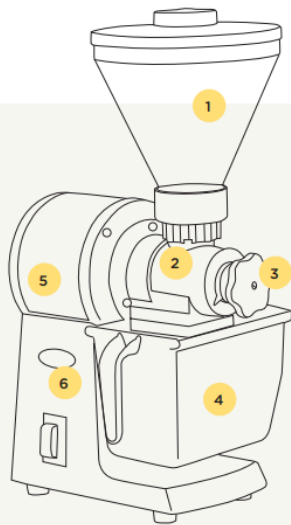

#### FEATURES:

- Grinding adjustments: Extra fine to extra coarse
- Horizontal axis grinding discs with feeding screw
- Commercial reliable induction motor
- Capacity of the plastic drawer: 800 g
- Average output: 30 lb. (14 kg.) /hour
- All removable parts are dishwasher safe

1-833-487-3686

[www.trentoequipment.com](http://www.trentoequipment.com)

[sales@trentoequipment.com](mailto:sales@trentoequipment.com)

Follow us on social media  
@trentoequipment

Authorized Dealer

Technical Specification	
Item	44116
Model	SANTOS 01PV
Production (Per Hour)	31 lb. (14 kg.)
Power	650 W / 0.87 hp
Amps	5.9 A
Electrical	110V/60Hz/1Ph
RPM	1800
Net Weight	33 lb. (15 kg.)
Net Dimensions (WDH)	10" x 13" x 22" (250 x 320 x 550 mm)
Gross Weight	36 lb. (16.5 kg.)
Gross Dimensions (WDH)	12" x 16" x 23" (300 x 410 x 575 mm)

- 1 1 kg (2.2lbs) hopper**
- 2 Ø 63.5mm (2.5") grinding discs:** high resistance. Designed and manufactured by Santos
- 3 Precision grinding** from very fine to coarse. Easy to adjust
- 4 Alimentary plastic drawer without bisphenol A**  
Capacity: 800g (1.8lbs)
- 5 Powerful reliable commercial motor**
- 6 Stainless steel and aluminium body**

FEATURES

DIMENSIONS