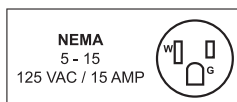

Authorized Dealer