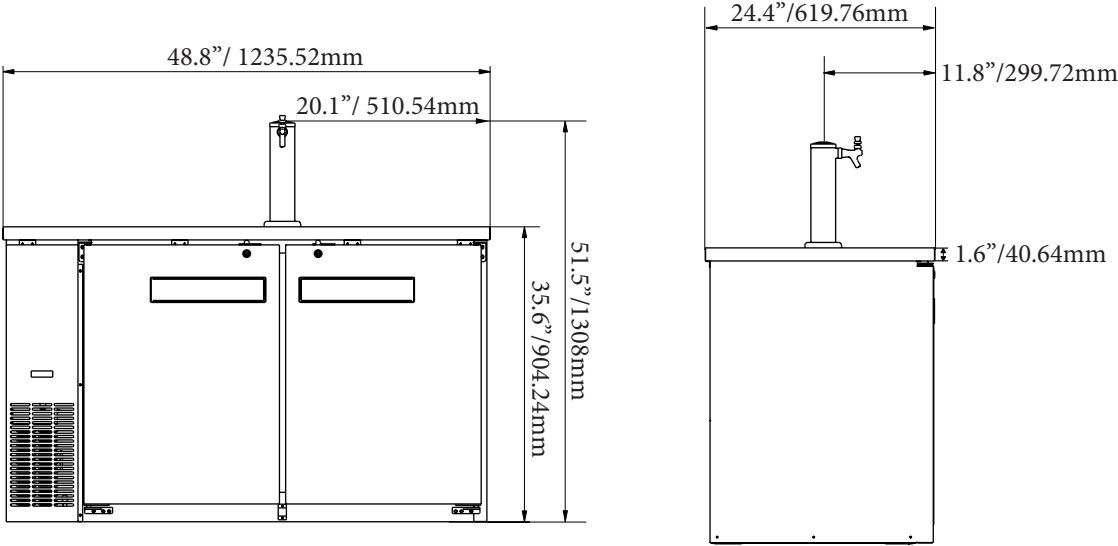

BOTTLE KEG COOLER WITH BEER DISPENSER

TECHNICAL DRAWING WITH DIMENSIONS & KEG CONFIGURATIONS

49-inch Beer Bottle Dispenser

Item 50063 | Model BB-CN-0012-DH | 11.8 cu. ft. capacity |

Technical Drawing With Dimensions

Suggested Keg Configuration

Keg Types:

	5 Gallons : 5 Gallons 40 Pints		1/4 Slim : 7.5 Gallons 62 Pints		Half Barrel : 15.5 Gallons 124 Pints
---	--	---	---	---	--