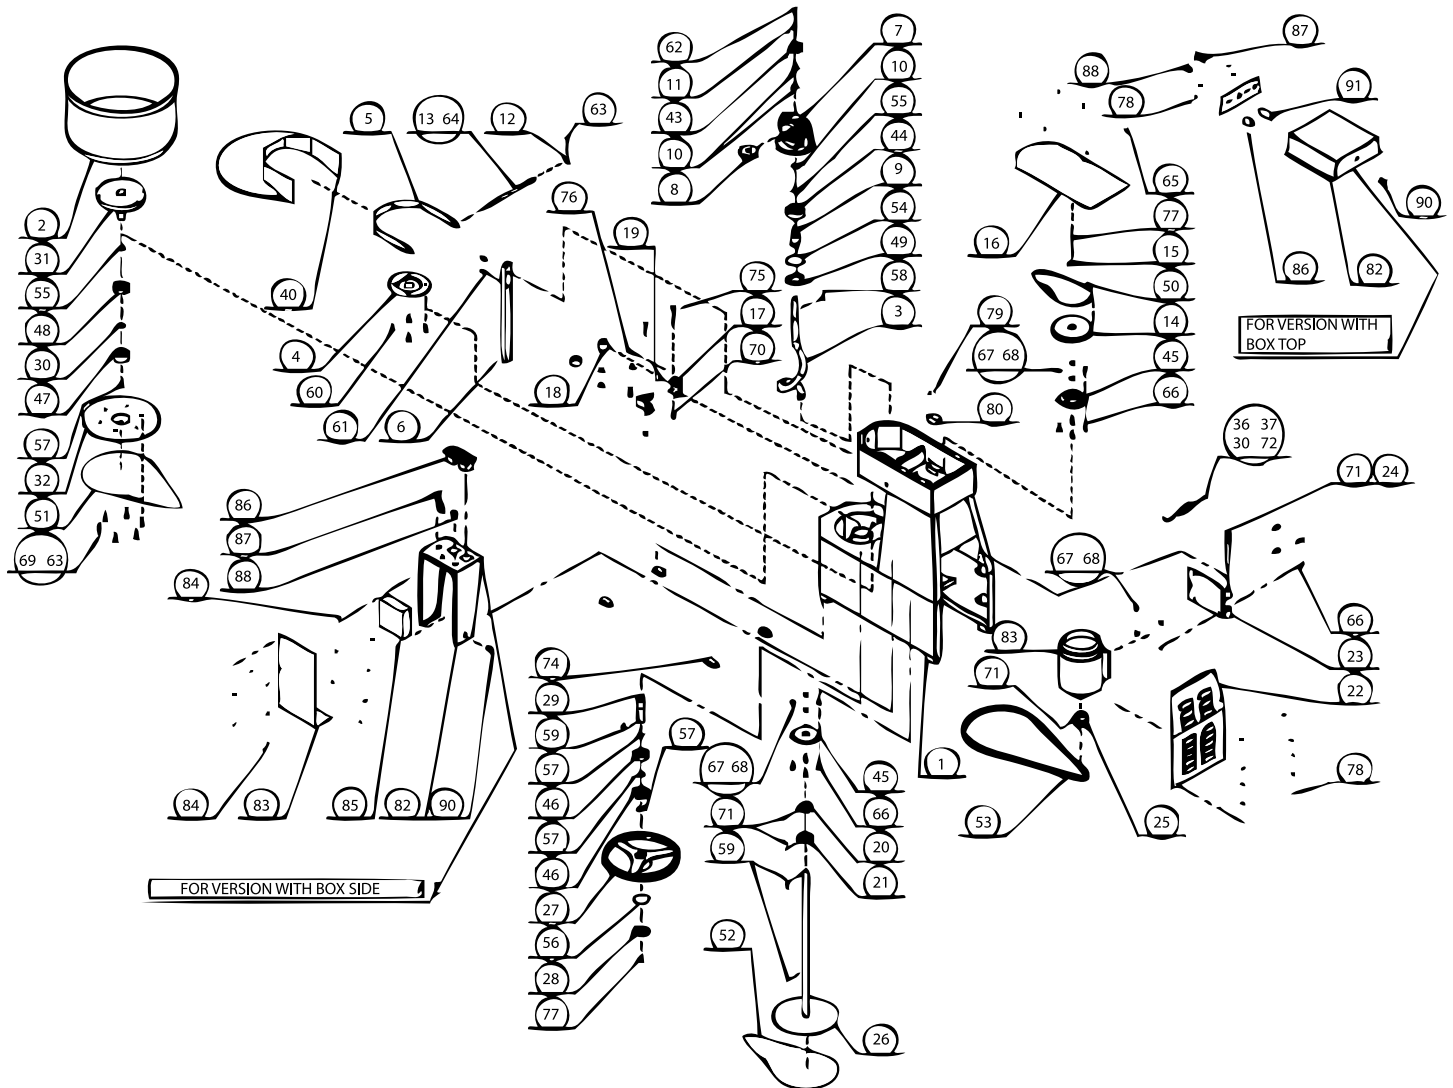

PARTS BREAKDOWN

ITEM	MODEL
13174	MX-IT-0060

PARTS BREAKDOWN

ITEM	MODEL
13174	MX-IT-0060

Item No.	Description	Position	Item No.	Description	Position	Item No.	Description	Position
77097	Base for 13174	1	77125	Tree 1 Reduction for 13174	29	77153	Screw STEI for 13174	63
77098	Bowl Stainless Steel for 13174	2	77126	Bearing Spacer for 13174	30	77154	Spring Pin for 13174	64
77099	Spiral for 13174	3	77127	Shaft Bathtub for 13174	31	77155	Screw for 13174	65
77100	Protection Disc for 13174	4	77128	Crown for 13174	32	77156	Screw for 13174	66
77101	Blade Support Shelter for 13174	5	77129	Nickel Washer for 13174	36	77157	Nut for 13174	67
77102	Central Rod for 13174	6	77130	Tie Belt Tensioner for 13174	37	77158	Washer for 13174	68
77103	Support Spiral for 13174	7	77131	Washer Rod for 13174	38	77159	Washer for 13174	69
77104	Pinion Dual 1/2" for 13174	8	77132	Shelter in AR (Metal Guard) for 13174	40	77160	Nut for 13174	70
77105	Shaft for Spiral for 13174	9	77133	Bearing for 13174	43	77161	Screw for 13174	71
77106	Spacer Spiral for 13174	10	77134	Bearing for 13174	44	77162	Nickel Washer for 13174	72
77107	Washer for 13174	11	77135	Support for 13174	45	77163	Screw for 13174	73
77108	Lever Microswitch for 13174	12	77136	Bearing for 13174	46	77164	Shock Absorber for 13174	74
77109	Shaft for Blade Support Shelter for 13174	13	77137	Bearing for 13174	47	77165	Screw for 13174	75
77110	Pinion Dual 1/2" Z=48 Double ØE200 ØI35 for 13174	14	77138	Bearing for 13174	48	77166	Screw for 13174	76
77111	Washer for 13174	15	77139	Ring SMIM 45/80/10 for 13174	49	77167	Screw for 13174	77
77112	Shelter Tested for 13174	16	77140	Head Chain 1/2 Double 70 Steps for 13174	50	77168	Screw for 13174	78
77113	Support Roller for 13174	17	77141	Single Shaft Chain 115 Steps for 13174	51	77169	Screw for 13174	79
77114	Roller Supports Bathtub for 13174	18	77142	Single Bowl Chain 117 Steps for 13174	52	77170	Microswitch for 13174	80
77115	Spacer Roller for 13174	19	77143	V-Belt for 13174	53	77171	Electric Motor for 13174	81
77116	Pinion 1/2" Simple for 13174	20	77144	Elastic Ring for 13174	54	77172	Electric Box (Electrical Installation V. 208/3/60 2 Speed) for 13174	82
77117	Disk Support Chain for 13174	21	77145	Elastic Ring for 13174	55	77173	Cater Electrical Box for 13174	83
77118	Sheltered Rear Vertical for 13174	22	77146	Elastic Ring for 13174	56	77174	Screw for 13174	84
77119	Engine Support for 13174	23	77147	Elastic Ring for 13174	57	77175	Wiring for 13174	85
77120	Pin X Motor Mount for 13174	24	77148	Tongue for 13174	58	77096	Timer for 13174	86
77121	Motor Pulley for 13174	25	77149	Tongue for 13174	59	77177	Stop Button for 13174	87
77122	Tree + Crown for 13174	26	77150	Screw TE for 13174	60	AK401	Green Start Button 2 Speed for 13174	88
77123	Pulley + Pinion for 13174	27	77151	Screw TCEI for 13174	61	77179	Fairlead for 13174	89
77124	Disk Support Chain Sheet for 13174	28	77152	Screw TE for 13174	62			