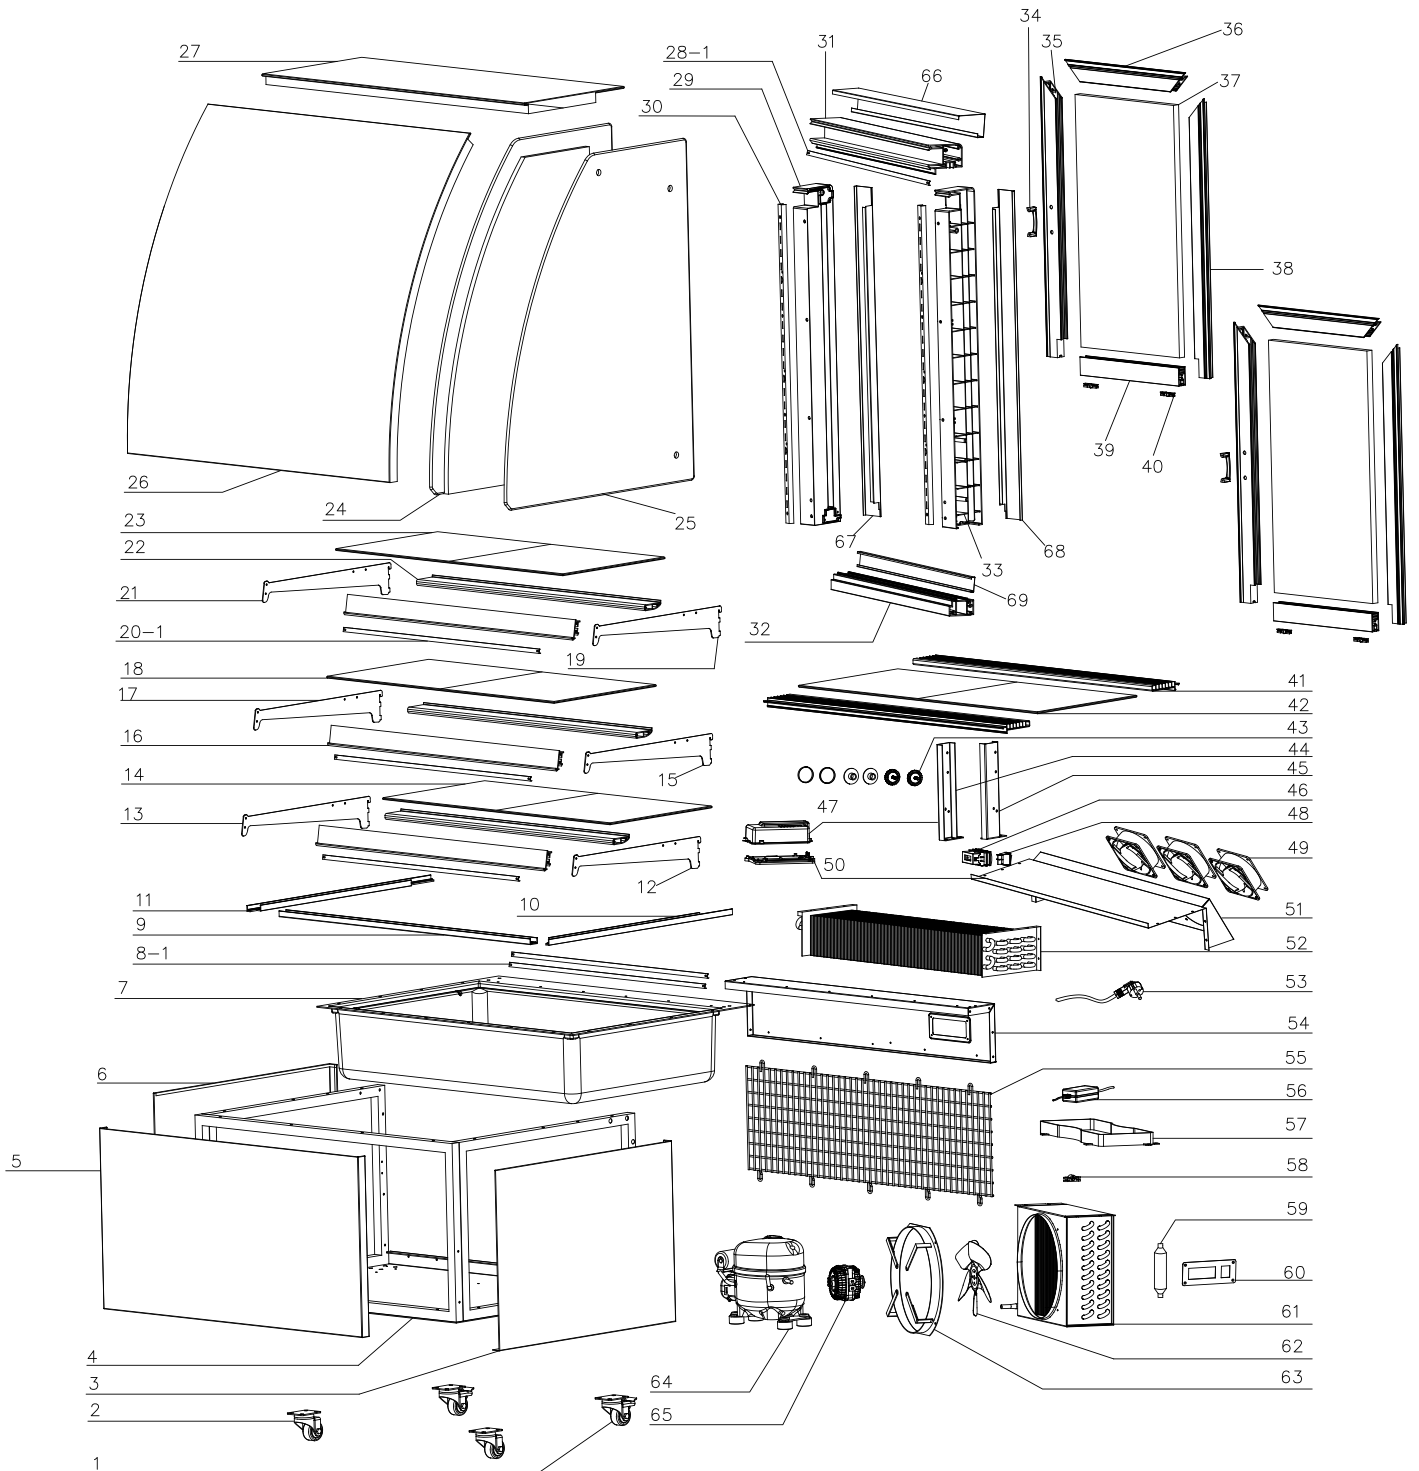

Parts Breakdown

Model RS-CN-0271 44387

Parts Breakdown

Model RS-CN-0271 44387

Item No.	Description	Position	Item No.	Description	Position	Item No.	Description	Position
71042	Rear Swivel Castor with Brake for 44387	1	68180	Left Glass for 44387	24	71079	Thermostat Lid for 44387	47
79763	Swivel Front Castor without Brake for 44387	2	68186	Right Glass for 44387	25	68196	Switch for 44387	48
68164	Right Cover for 44387	3	AM504	Front Glass for 44387	26	71081	Evaporator Motor for 44387	49
68165	Base for 44387	4	AM023	Top Glass for 44387	27	71082	Thermostat Base for 44387	50
68166	Front Cover for 44387	5	AK200	Top LED for 44387	28-1	68197	Evaporator Cover for 44387	51
68167	Left Cover for 44387	6	AK201	6 LED Driver for 44387	28-2	71084	Evaporator for 44387	52
71046	Evaporator Insulation for 44387	7	68184	Left Pole for 44387	29	68198	Power Cord for 44387	53
68168	Bottom LED for 44387	8-1	68185	Shelf Holder for 44387	30	71086	Rear Frame for 44387	54
68176	Middle LED for 44387	8-1	68187	Top Frame for 44387	31	AM024	Back Grill for 44387	55
AG710	4 LED Driver #2 for 44387	8-2	68188	Bottom Frame for 44387	32	71089	Water Tray for 44387	57
68169	Front Glass Fixer for 44387	9	68189	Right Pole for 44387	33	AM025	Power Cord Fixer for 44387	58
68171	Left Glass Fixer for 44387	10	71110	Door Handle for 44387	34	71083	Dryer Filter for 44387	59
68170	Right Glass Fixer for 44387	11	68190	Left Door Frame for 44387	35	77434	Control Panel for 44387	60
68172	Right Bottom Shelf Holder for 44387	12	71068	Top Upper Door Frame for 44387	36	71135	Condenser for 44387	61
68211	Left Bottom Shelf Holder for 44387	13	AF526	Door Glass for 44387	37	AM026	Fan Blade for 44387	62
68174	Bottom Glass Shelf for 44387	14	68192	Right Door Frame for 44387	38	71136	Fan Bracket for 44387	63
68175	Right Top Shelf Holder for 44387	15	71071	Bottom Door Frame for 44387	39	68199	Compressor for 44387	64
68173	Metal Price Tags for 44387	16	71114	Door Glide Wheel for 44387	40	71137	Condenser Motor for 44387	65
68177	Left Top Shelf Holder for 44387	17	68193	Air In/Outlet for 44387	41	AF506	Top Back Frame for 44387	66
68179	Top Glass Shelf for 44387	18	AD841	Bottom Glass for 44387	42	AF507	Left Back Frame for 44387	67
68276	Left Top Shelf Holder for 44387	19	71121	Screw Cover for 44387	43	AF508	Right Back Frame for 44387	68
68274	Right Top Shelf Holder for 44387	21	68194	Pole Fixer Left for 44387	44	AF509	Bottom Back Frame for 44387	69
68178	Metal Shelf Support for 44387	22	68195	Pole Fixer Right for 44387	45			
AF505	Small Glass Shelf for 44387	23	71123	Digital Control for 44387	46			