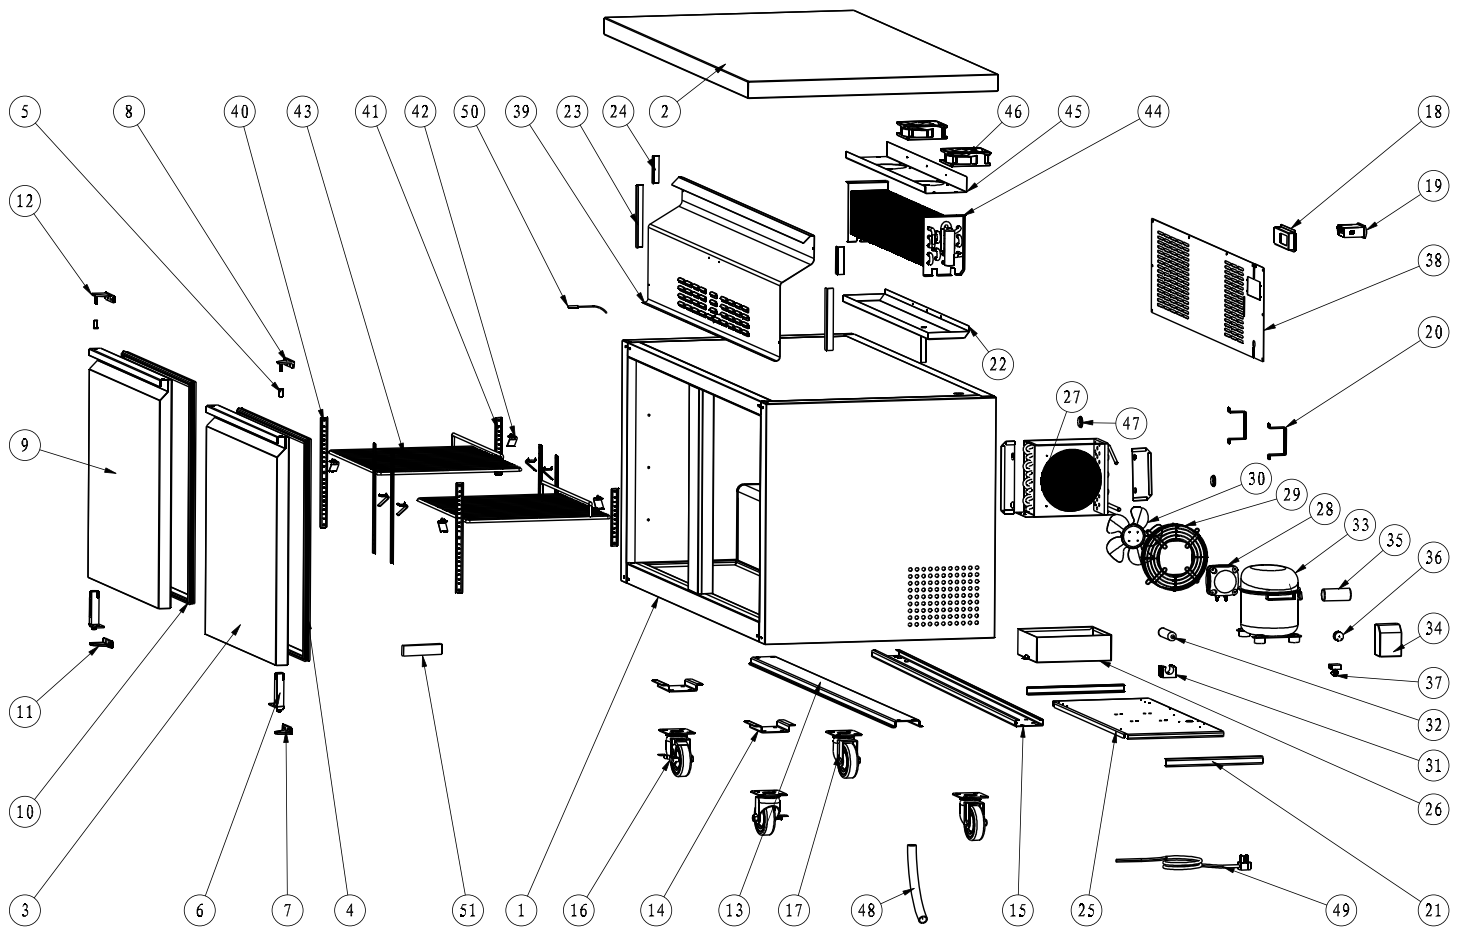

Parts Breakdown

Model RE-CN-0011-HC 50056

Parts Breakdown

Model RE-CN-0011-HC 50056

| Item No. | Description | Position | Item No. | Description | Position | Item No. | Description | Position |
|----------|---|----------|----------|--|----------|----------|---|----------|
| AF743 | Cabinet for 50056 | 1 | 27185 | Carel Temperature Controller PYGX1Z0501 (before July 20, 2022) for 50056 | 19 | AB594 | Filter D25x160-B for 50056 | 32 |
| AF744 | Top Board for 50056 | 2 | AI375 | Dixell Temperature Controller (after July 20, 2022) for 50056 | 19 | AE906 | Compressor for 50056 | 33 |
| AF745 | Right Door for 50056 | 3 | AF080 | Stand Off Bracket for 50056 | 20 | AF750 | Back Grill for 50056 | 38 |
| AB197 | Gasket for 50056 | 4, 10 | AF085 | Compressor Unit Track for 50056 | 21 | AF751 | Evaporator Cover for 50056 | 39 |
| AA388 | Axis Cover for 50056 | 5 | AF749 | Inner Drain Pan for 50056 | 22 | AF090 | K Strip-3 Holes for 50056 | 40 |
| AA955 | Left/Right Spring Hinge for 50056 | 6 | AF738 | Evaporator Cover Sticker for 50056 | 23 | AF089 | K Strip-2 Holes for 50056 | 41 |
| AA360 | Hinge T for 50056 | 7 | AF739 | Evaporator Cover Sticker for 50056 | 24 | 26884 | K Clip for 50056 | 42 |
| AF070 | Hinge X for 50056 | 8 | AF106 | Compressor Unit Installation Board for 50056 | 25 | AB220 | Shelf for 50056 | 43 |
| AF746 | Left Door for 50056 | 9 | AA874 | Outer Drain Pan for 50056 | 26 | AB221 | Evaporator for 50056 | 44 |
| 61468 | Hinge V for 50056 | 11 | AB213 | Condenser (before July 20, 2022) for 50056 | 27 | AF752 | Fan Motor Installation Board for 50056 | 45 |
| AB200 | Hinge W for 50056 | 12 | AB159 | Condenser (after July 20, 2022) for 50056 | 27 | AE901 | Evaporator Fan Motor (before July 20, 2022) for 50056 | 46 |
| AF747 | Castor Support B for 50056 | 13 | AF030 | Evaporator Fan Motor (before July 20, 2022) for 50056 | 28 | AA128 | Condenser Fan Motor (after July 20, 2022) for 50056 | 46 |
| AF734 | Castor Support C for 50056 | 14 | AI963 | Condenser Fan Motor (after July 20, 2022) for 50056 | 28 | AB169 | Foaming Hole Cover for 50056 | 47 |
| AF748 | Castor Support A for 50056 | 15 | AA207 | Condenser Fan Motor Cover for 50056 | 29 | AA133 | Drain Hose for 50056 | 48 |
| 26246 | Caster with Brake for 50056 | 16 | AA208 | Condenser Fan Blade (before July 20, 2022) for 50056 | 30 | AA135 | Power Cord for 50056 | 49 |
| 26247 | Caster without Brake for 50056 | 17 | AI391 | Blade of Condenser Fan Motor (after July 20, 2022) for 50056 | 30 | AA379 | Temperature Probe for 50056 | 50 |
| AB320 | Thermostat Installation Board for 50056 | 18 | AB595 | Filter Fixer for 50056 | 31 | AA596 | Thermometer for 50056 | 51 |