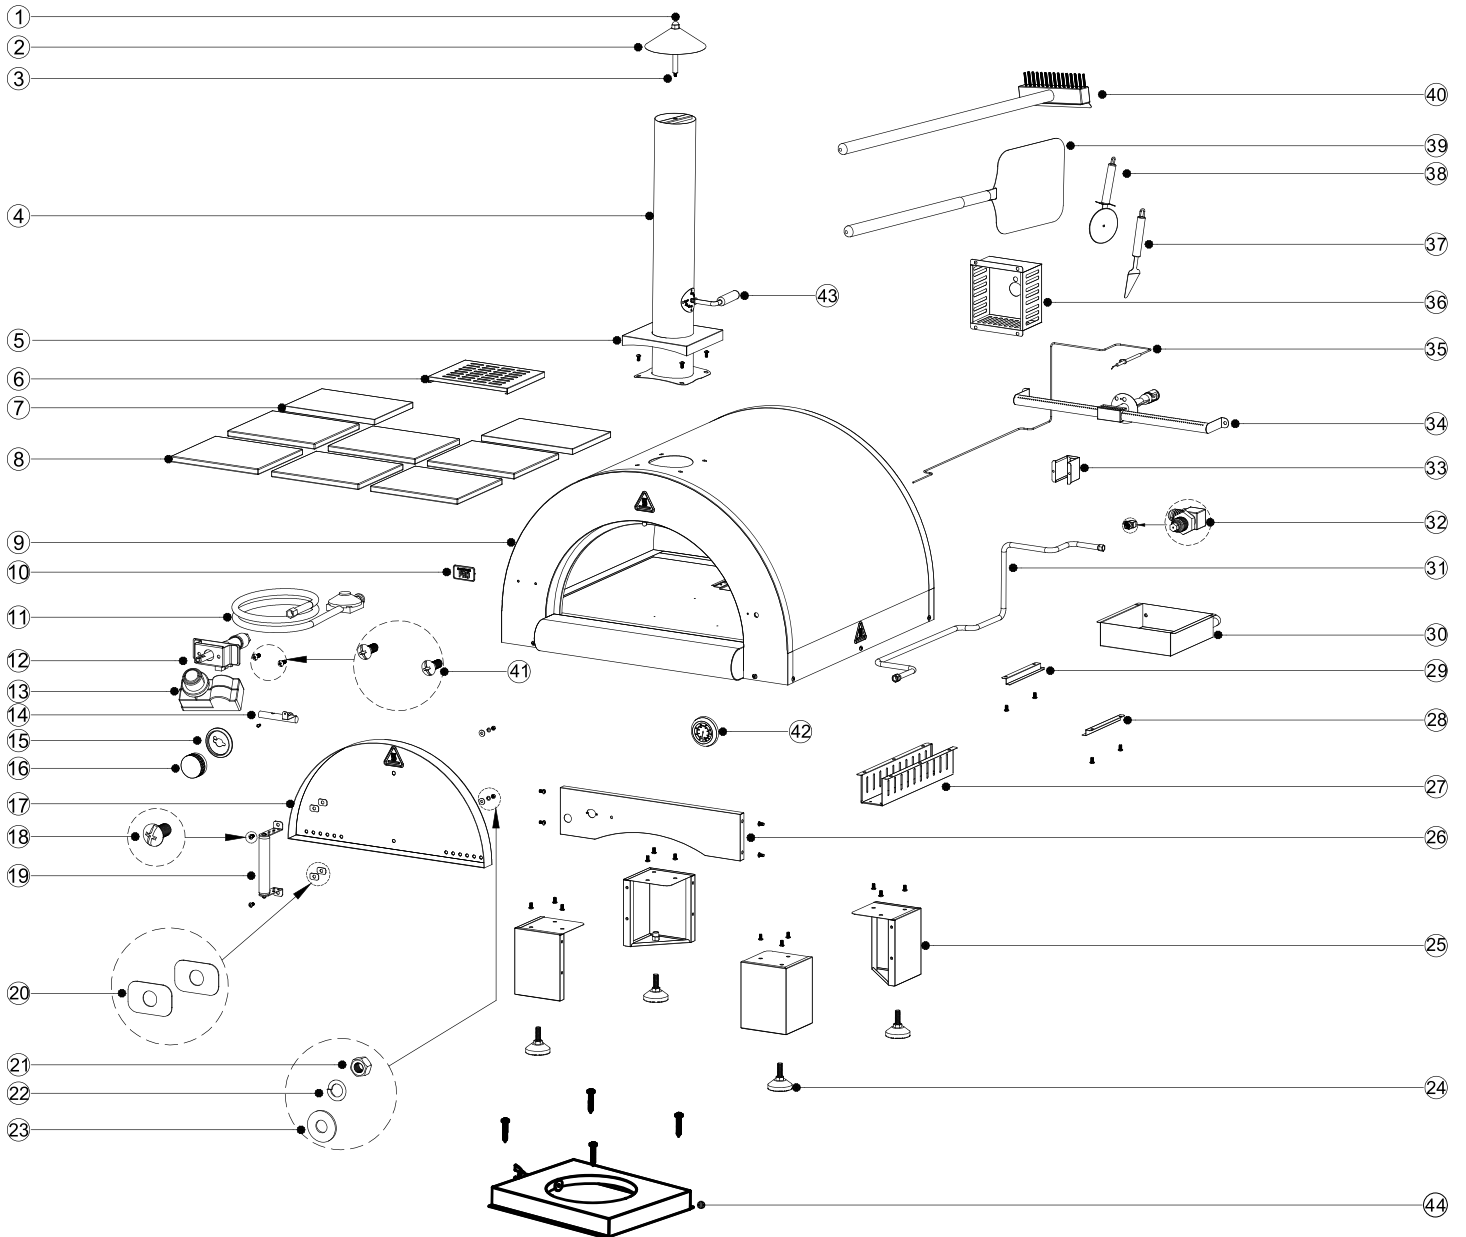

Parts Breakdown

Model CE-CN-0082T-WG 47875

Parts Breakdown

Model CE-CN-0082T-WG 47875

Item No.	Description	Position	Item No.	Description	Position	Item No.	Description	Position
AO176	Ball Nut for 47875	1	AO191	Knob for 47875	16	AO206	Gas Pipe for 47875	31
AO177	Chimney Top for 47875	2	AO192	Oven Door for 47875	17	AO207	Movable Nozzle Connector for 47875	32
AO178	Chimney Top Bracket for 47875	3	AO193	Large Flat Head Screw for 47875	18	AO208	Ignition Pin Fixing Cover for 47875	33
AO179	Chimney Pipe for 47875	4	AO194	Oven Door Handle for 47875	19	AO209	T Shape Burner for 47875	34
AO180	Chimney Decorative Panel for 47875	5	AO195	Mica Slice 2 for 47875	20	AO210	Electrode for 47875	35
AO181	Net Cover for 47875	6	AO196	1/4 Hex Nut for 47875	21	AO211	Burner Protection Cover for 47875	36
AO182	Cordierite Refractory Brick 2 for 47875	7	AO197	1/4 Spring Washer for 47875	22	AO212	Pizza Spatula for 47875	37
AO183	Cordierite Refractory Brick 1 for 47875	8	AO198	1/4 Flat Washer for 47875	23	AO213	Pizza Wheel Cutter for 47875	38
AO184	Oven Dome for 47875	9	AO199	Support Leg for 47875	24	AO214	Big Shovel for 47875	39
AO185	Nameplate for 47875	10	AO200	Leg for 47875	25	AO215	Pizza Sweep for 47875	40
AO186	Gas System for 47875	11	AO201	Front Control Panel for 47875	26	AO216	M4x8 Screw for 47875	41
AO187	Gas Valve for 47875	12	AO202	Bellows Bracket for 47875	27	AO217	Thermometer for 47875	42
AO188	Igniter for 47875	13	AO203	Oil Pan Feet 1 for 47875	28	AO218	Side Handle for 47875	43
AO189	Gas Hose for 47875	14	AO204	Oil Pan Feet 2 for 47875	29	AO219	Cylinder Base for 47875	44
AO190	Knob Base for 47875	15	AO205	Oil Receiving Box for 47875	30			