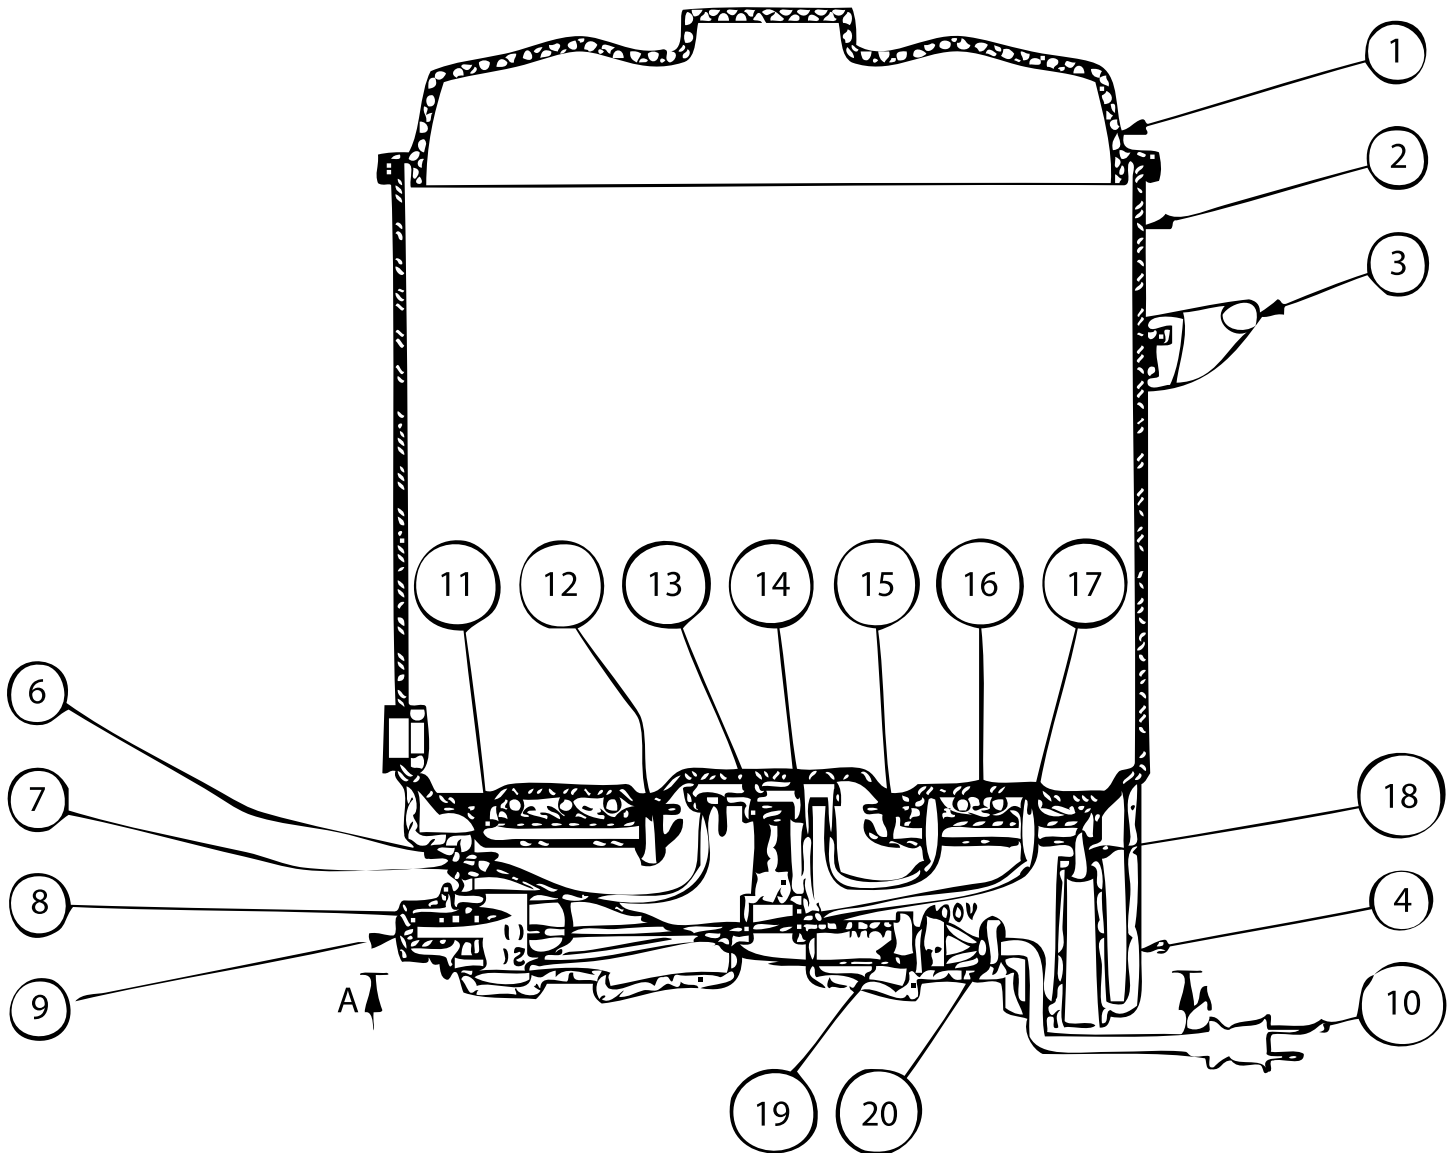

Parts Breakdown

Model FW-TW-0016 11384

Parts Breakdown

Model FW-TW-0016 11384

A-A SEC

Parts Breakdown

Model FW-TW-0016 11384

Item No.	Description	Position	Item No.	Description	Position	Item No.	Description	Position
21264	Stainless Steel Lid with Plastic Handle for 11384	1	21272	Plug for 11384	10	21280	Screw for Base Cover for 11384	18
21265	Stainless Steel Tank for 11384	2	21273	Shield for Heating Element for 11384	11	21281	Terminal Block for 11384	19
21266	Plastic Handle for 11384	3	21274	Screw for Heater for 11384	12	21282	Strain Relief for Power Cord for 11384	20
21267	Plastic Base Cover for 11384	4	21275	Spring Metal for 11384	13	21283	Thermal Reset for 11384	21
21268	Cap for Neon Light for 11384	6	21276	Shield for Nylon Switch for 11384	14	21284	Stainless Steel Food Insert for 11384	22
21269	Neon Light for 11384	7	21277	Base Cover for Heater for 11384	15	21285	Stainless Steel Removable Steam Basket Divider for 11384	23
21270	Temperature Switch Controller for 11384	8	21278	Fabric for 11384	16			
21271	Knob for 11384	9	21279	Heating Element for 11384	17			