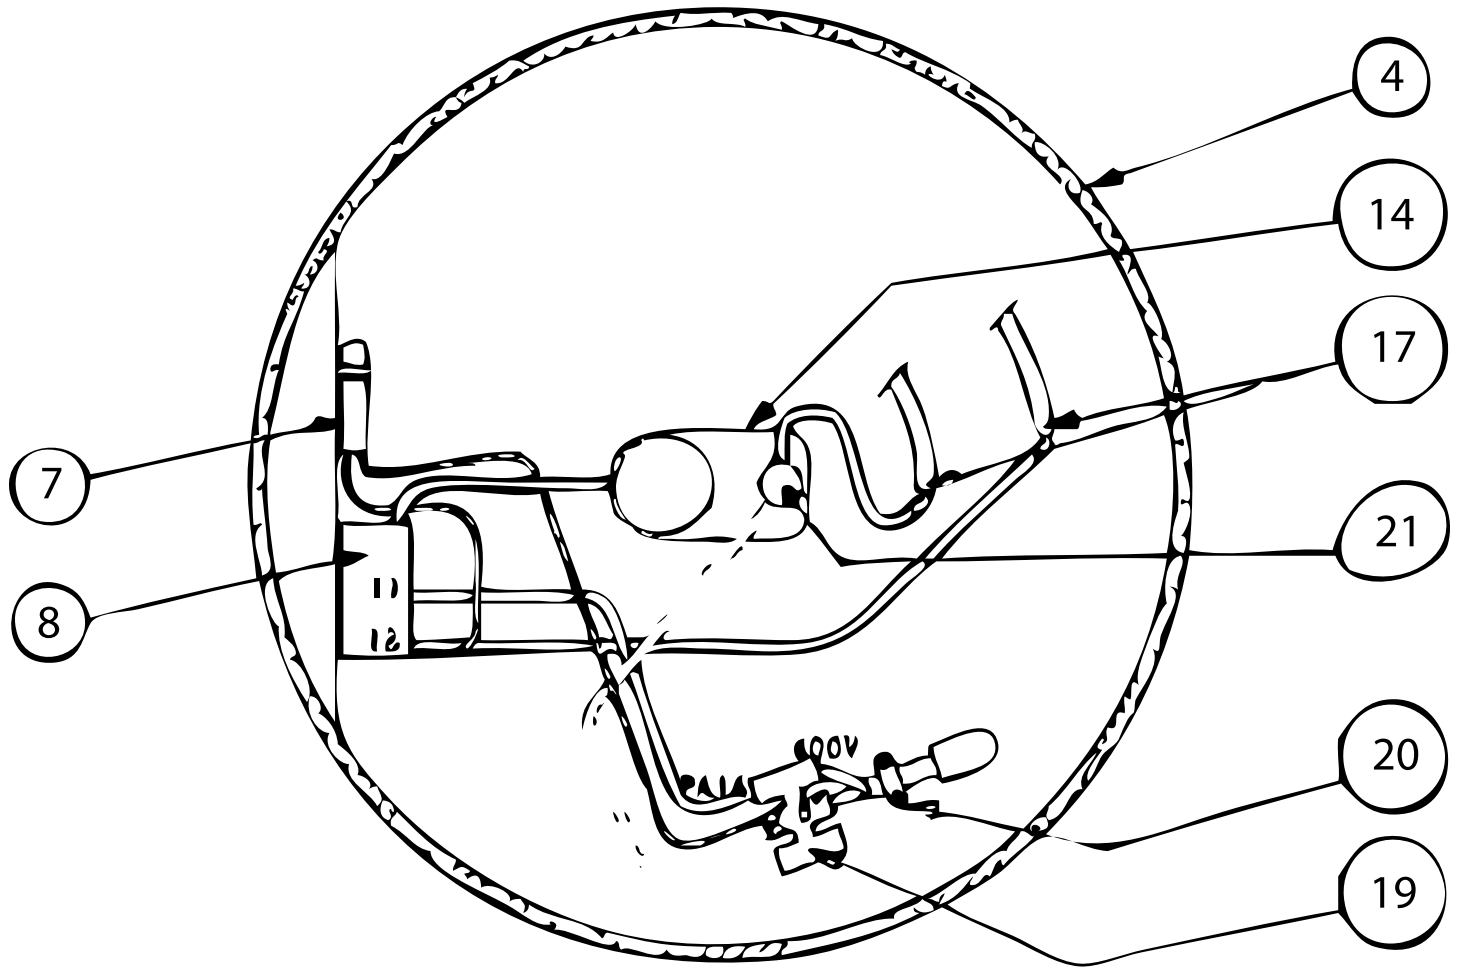

Parts Breakdown

Model FW-TW-0016 11384

Parts Breakdown

Model FW-TW-0016 11384

A-A SEC

Parts Breakdown

Model FW-TW-0016 11384

Item No.	Description	Position	Item No.	Description	Position	Item No.	Description	Position
21264	Stainless Steel Lid with Plastic Handle for 11384	1	21272	Plug for 11384	10	21280	Screw for Base Cover for 11384	18
21265	Stainless Steel Tank for 11384	2	21273	Shield for Heating Element for 11384	11	21281	Terminal Block for 11384	19
21266	Plastic Handle for 11384	3	21274	Screw for Heater for 11384	12	21282	Strain Relief for Power Cord for 11384	20
21267	Plastic Base Cover for 11384	4	21275	Spring Metal for 11384	13	21283	Thermal Reset for 11384	21
21268	Cap for Neon Light for 11384	6	21276	Shield for Nylon Switch for 11384	14	21284	Stainless Steel Food Insert for 11384	22
21269	Neon Light for 11384	7	21277	Base Cover for Heater for 11384	15	21285	Stainless Steel Removable Steam Basket Divider for 11384	23
21270	Temperature Switch Controller for 11384	8	21278	Fabric for 11384	16			
21271	Knob for 11384	9	21279	Heating Element for 11384	17			