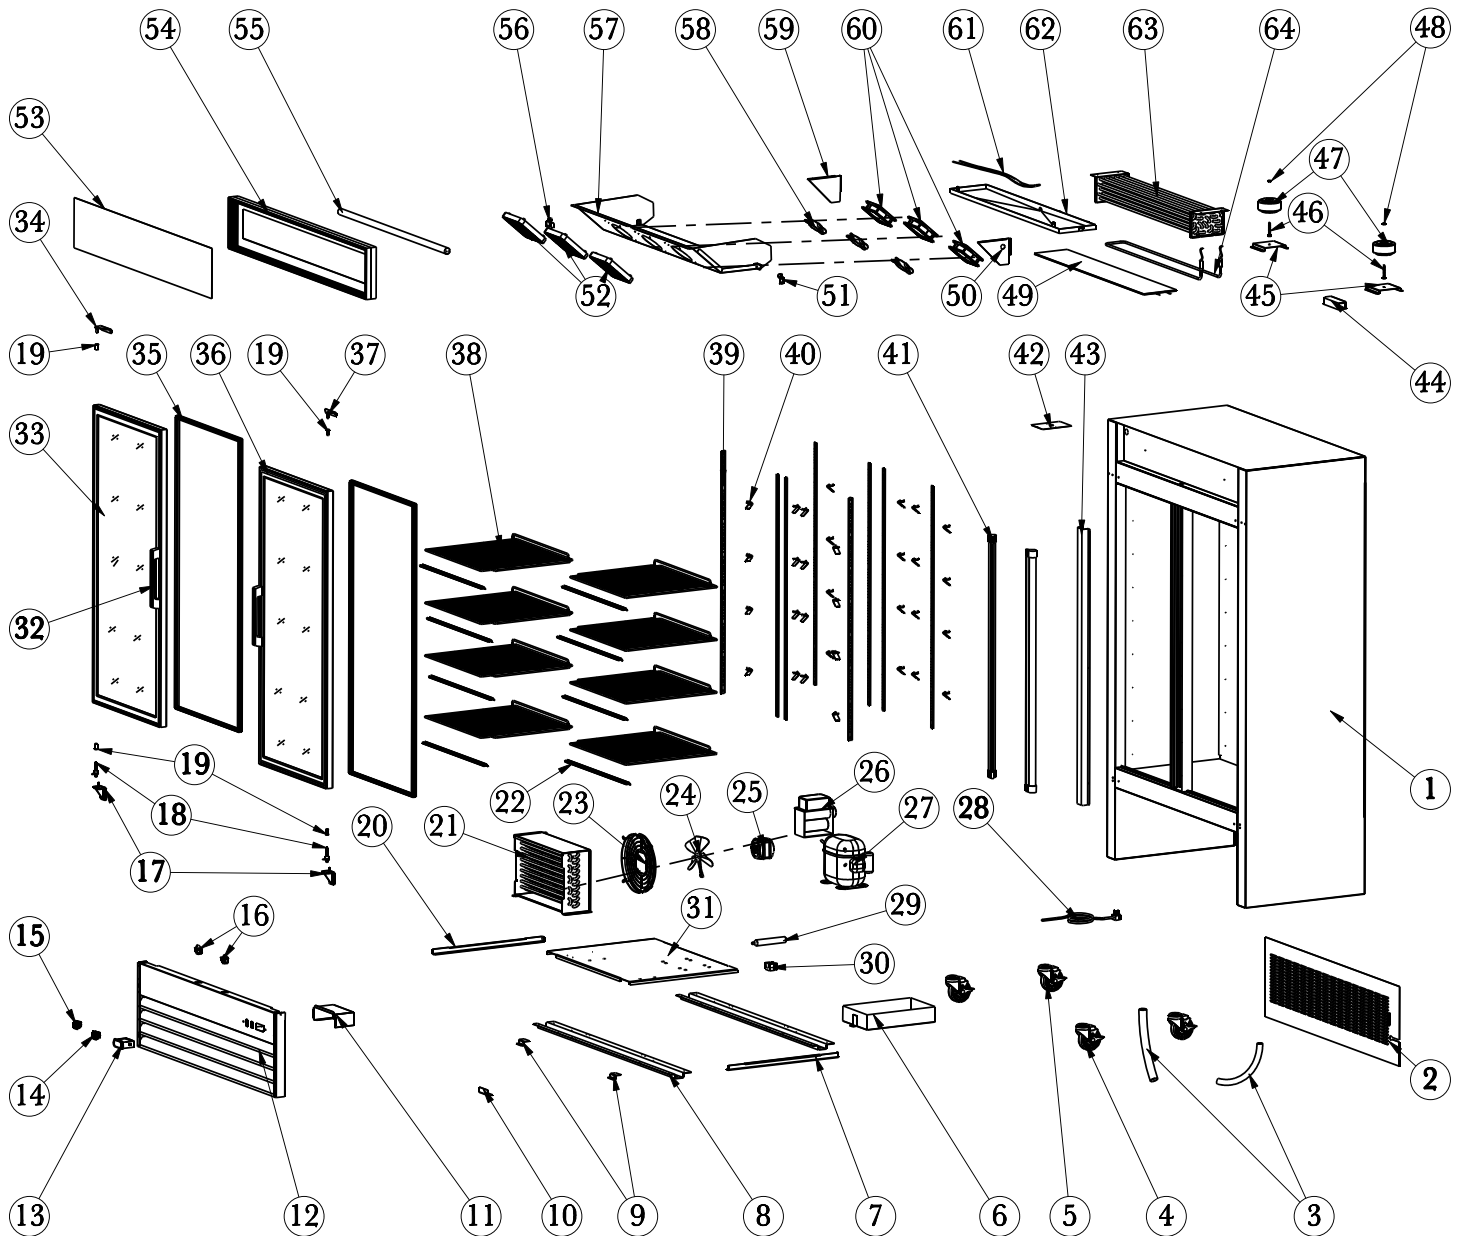

Parts Breakdown

Model **FR-CN-0045-HC** 50075

Parts Breakdown

Model FR-CN-0045-HC 50075

Item No.	Description	Position	Item No.	Description	Position	Item No.	Description	Position
AE881	Back Grill for 50075	2	AA854	Shelf Tag for 50075	22	AE963	Air Pipe Protection Board for 50075	43
AA216	Drain Tube for 50075	3	AA249	Condenser Fan Motor Cover for 50075	23	AA787	LED Power Supply for 50075	44
26247	Caster without Brake for 50075	4	AA248	Condenser Fan Blade for 50075	24	AE926	Thermostat Installation Plate for 50075	45
26246	Caster with Brake for 50075	5	AA813	Condenser Fan Motor for 50075	25	AE941	Glass Door Heater Transformer for 50075	47
AB970	Outer Drain Pan for 50075	6	64128	Compressor R290 for 50075	27	AA939	Drain Pan Heater for 50075	49
AE894	Right Rail for Installation Board for 50075	7	AA927	Power Cord for 50075	28	AB987	Right End Plate for Evaporator for 50075	50
AE961	Castor Installation Board for 50075	8	AB594	Filter D25x160-B for 50075	29	AB988	Right Bracket for Evaporator Fan Cover for 50075	51
AA304	Installation Board Limited Block for 50075	9	AB595	Filter Fixer for 50075	30	AA710	Evaporator Fan Motor Cover for 50075	52
AB974	Handle for Installation Board for 50075	10	AE893	Installation Board for 50075	31	AA942	Light Box Plate for 50075	53
AA214	Thermostat Water Proof Cover for 50075	11	AA695	Glass Door Handle for 50075	32	AA943	Light Box Frame for 50075	54
AE962	Front Grill for 50075	12	AA929	Left Glass Door for 50075	33	AA782	LED Light in Light Box for 50075	55
AA324	Thermostat for 50075	13	AE921	Upper Left Hinge Holder for 50075	34	AB991	Left Bracket for Evaporator Fan Cover for 50075	56
AA362	LED Light Switch for 50075	14	AA843	Gasket for 50075	35	AE964	Evaporator Cover for 50075	57
AA124	Power Switch for 50075	15	AA930	Right Glass Door for 50075	36	61219	Evaporator Fan Blade V154/22 for 50075	58
AB977	Door Switch for 50075	16	AA857	Upper Right Hinge Holder for 50075	37	AB993	Left End Plate for Evaporator for 50075	59
AA807	Bottom Right Hinge Holder for 50075	17	AA931	Shelf for 50075	38	68809	Evaporator Fan Motor EM3020-28-C04 / 110V for 50075	60
AA810	Bottom Hinge Axis for 50075	18	AA809	K Strip for 50075	39	AA867	Drain Hose Heater for 50075	61
AA715	Axis Cover for 50075	19	26884	K Clip for 50075	40	AE965	Evaporator Drain Pan for 50075	62
AE892	Left Rail for Installation Board for 50075	20	AA722	LED Light for 50075	41	AA948	Evaporator for 50075	63
AA250	Condenser for 50075	21	AE889	Wire Protection Plate for 50075	42	AE152	Defrost Heater for 50075	64