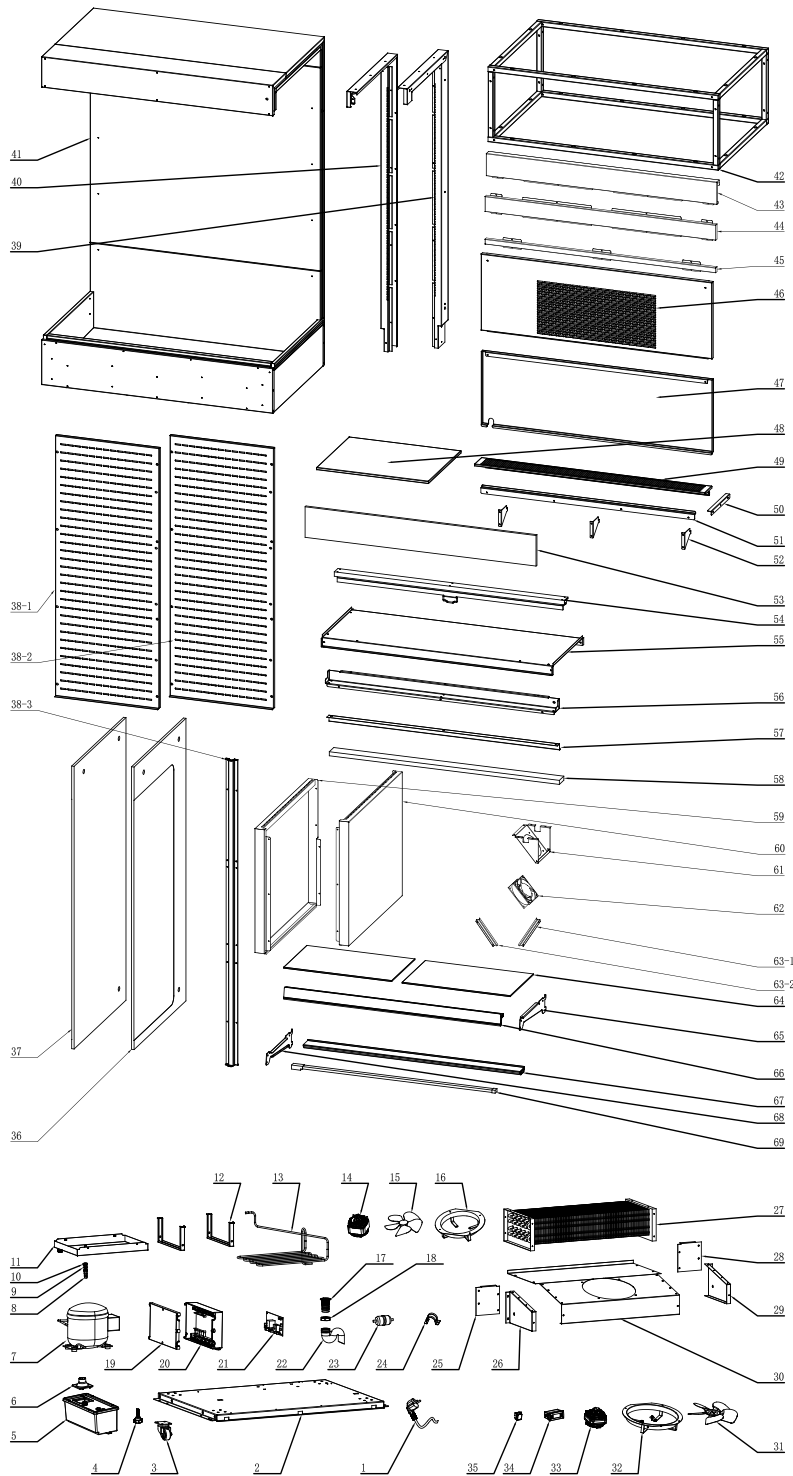

Parts Breakdown

Model RS-CN-1200 48378

Parts Breakdown

Model RS-CN-1200 48378

Item No.	Description	Position	Item No.	Description	Position	Item No.	Description	Position
AR331	Power Line for 48378	1	AR349	Evaporator Left Fixed Plate for 48378	26	AR410	Base Upper Cover for 48378	48
AR392	Base Plate for 48378	2	AR397	Evaporator for 48378	27	AR411	Intake Plate for 48378	49
AR333	Castor for 48378	3	AR351	Evaporator Right Air Deflector for 48378	28	AR371	Side Fixed Plate for Base Cover for 48378	50
AR334	Adjustable Foot for 48378	4	AR352	Evaporator Right Fixed Plate for 48378	29	AR412	Front Upper Decorative Fixed Plate for 48378	51
AR335	Water Evaporation Assembly for 48378	5	AR398	Evaporator Motor Fixed Plate for 48378	30	AR373	Front Fixed Plate for Base Cover for 48378	52
AR336	Water Box Trachea for 48378	6	AR354	Fan for 48378	31	AR413	Windshield for 48378	53
AR393	Compressor for 48378	7	AR355	Flange for 48378	32	AR414	Curtain for 48378	54
AR338	Direct Link + Gasket for 48378	8, 9	AR399	Motor for 48378	33	AR415	Top Plate for 48378	55
AR339	Nut for 48378	10	AR356	Display for 48378	34	AR416	Curtain Fixed Plate for 48378	56
AR340	Water Tray for 48378	11	AL834	Switch for 48378	35	AR417	Honeycomb Fixed Plate for 48378	57
AL815	Water Tray Supporter for 48378	12	AR357	Left Panel Assembly for 48378	36	AR418	Honeycomb Panel for 48378	58
AR394	High Pressure Tube for 48378	13	AR358	Right Panel Assembly for 48378	37	AR380	Left Side Plate for 48378	59
AR342	Motor for 48378	14	AR400	Left Ventilating Board for 48378	38-1	AR381	Right Side Plate for 48378	60
AR343	Fan for 48378	15	AR401	Right Ventilating Board for 48378	38-2	AR382	Fan Fixed Plate for 48378	61
AR344	Flange for 48378	16	AR402	Ventilating Board Support for 48378	38-3	AR383	Fan Motor for 48378	62
AL819	Water Leakage Pipe Joint for 48378	17	AR360	Shelf Left Fixed Plate Assembly for 48378	39	AR384	Right Air Deflector for 48378	63-1
AR345	Nut for 48378	18	AR361	Shelf Right Fixed Plate Assembly for 48378	40	AR385	Left Air Deflector for 48378	63-2
AL830	Cover of Assembly Box for 48378	19	AR403	Foaming Assembly for 48378	41	AR419	Glass Shelf for 48378	64
AR395	Junction Box Base for 48378	20	AR404	Base Frame for 48378	42	AR387	Shelf Left Panel for 48378	65
AR346	Digital Control for 48378	21	AR405	Front Upper Decorative Plate for 48378	43	AR420	Shelf Front Beam for 48378	66
AL817	Water Leakage Pipe for 48378	22	AR406	Front Middle Decorative Plate for 48378	44	AR421	Shelf Back Beam for 48378	67
AR396	Dry Filter for 48378	23	AR407	Decorative Plate for 48378	45	AR390	Shelf Right Panel for 48378	68
AR347	Dry Filter Plate for 48378	24	AR408	Front Base Cover for 48378	46	AL791	LED for 48378	69
AR348	Evaporator Left Wind Deflector for 48378	25	AR409	Back Base Cover for 48378	47			