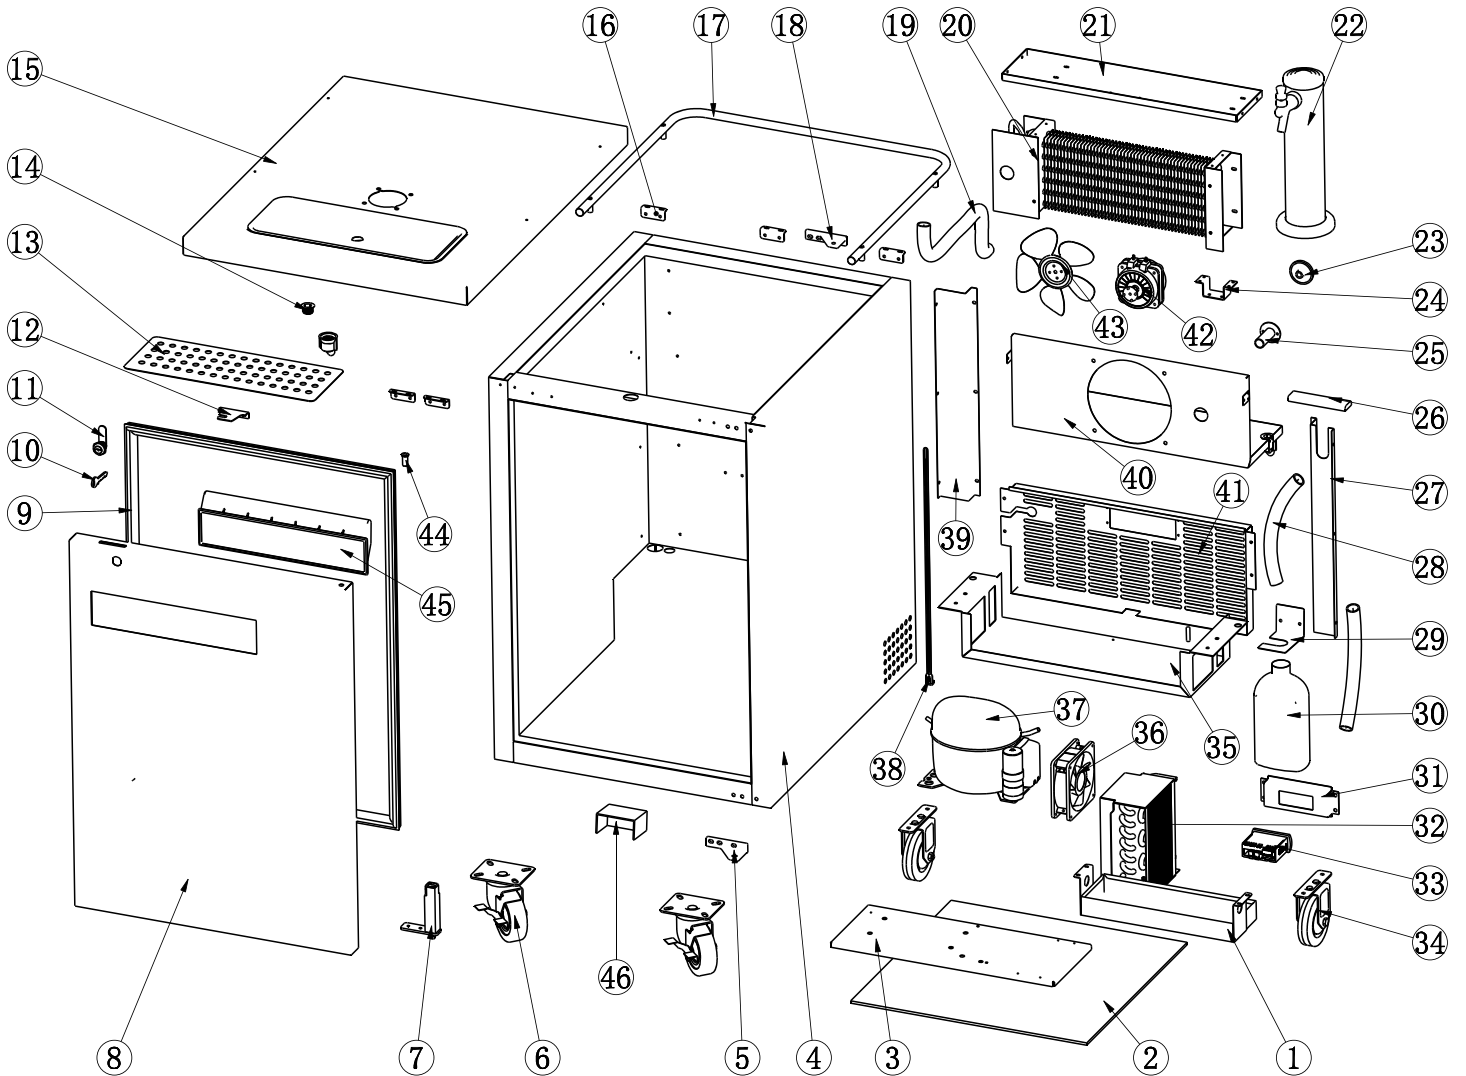

Parts Breakdown

Model **BD-CN-0007-HC** 50066

Parts Breakdown

Model *BD-CN-0007-HC* 50066

Item No.	Description	Position	Item No.	Description	Position	Item No.	Description	Position
AF758	Outer Drain Pan for 50066	1	AA591	Stainless Steel Guard Rail for 50066	17	AA127	Condenser for 50066	32
AA531	Rubber Pad for 50066	2	AF070	Upper Right Hinge for 50066	18	AB109	Thermostat for 50066	33
AF759	Compressor Installation Board for 50066	3	AA532	Corrugated Pipe for 50066	19	AA601	Caster without Brake for 50066	34
AA359	Bottom Right Hinge for 50066	5	AA203	Evaporator for 50066	20	AF770	Base Board for Machine Room for 50066	35
26246	Caster with Brake for 50066	6	AF765	Fan Motor Installation Panel for 50066	21	AE901	Evaporator Fan Motor for 50066	36
AA398	Bottom Hinge Axis for 50066	7	AA533	Beer Tower Kit - One Tap for 50066	22	AF740	Compressor for 50066	37
AF760	Door for 50066	8	AA593	Rubber Tube Plug for 50066	23	AA603	Belt for Gas Tank for 50066	38
AA586	Gasket for 50066	9	AF766	Evaporator Fan Holder for 50066	24	AF771	Air Pipe Protection Board for 50066	39
AA196	Key for 50066	10	AA595	Rubber Tube Cover for 50066	25	AF772	Evaporator Cover for 50066	40
AA197	Lock for 50066	11	AA596	Thermometer for 50066	26	AF773	Back Grill for 50066	41
AF761	Lock Plate for 50066	12	AF767	Drain Hose Cover Board for 50066	27	AA607	Evaporator Fan Motor for 50066	42
AF762	Cover for Beer Drip Pan for 50066	13	AA528	Drain Hose for 50066	28	61219	Evaporator Fan Blade V154/22 for 50066	43
69703	Elbow Pipe for 50066	14	AF768	Fixer for Plastic Bottle for 50066	29	AA388	Axis Cover for 50066	44
AF763	Top Board for 50066	15	AA599	Plastic Bottle for Dripped Beer for 50066	30	AA418	Door Handle for 50066	45
AF764	Top Board Fixer for 50066	16	AF769	Thermostat Installation Cover for 50066	31	AA214	Thermostat Water Proof Cover for 50066	46