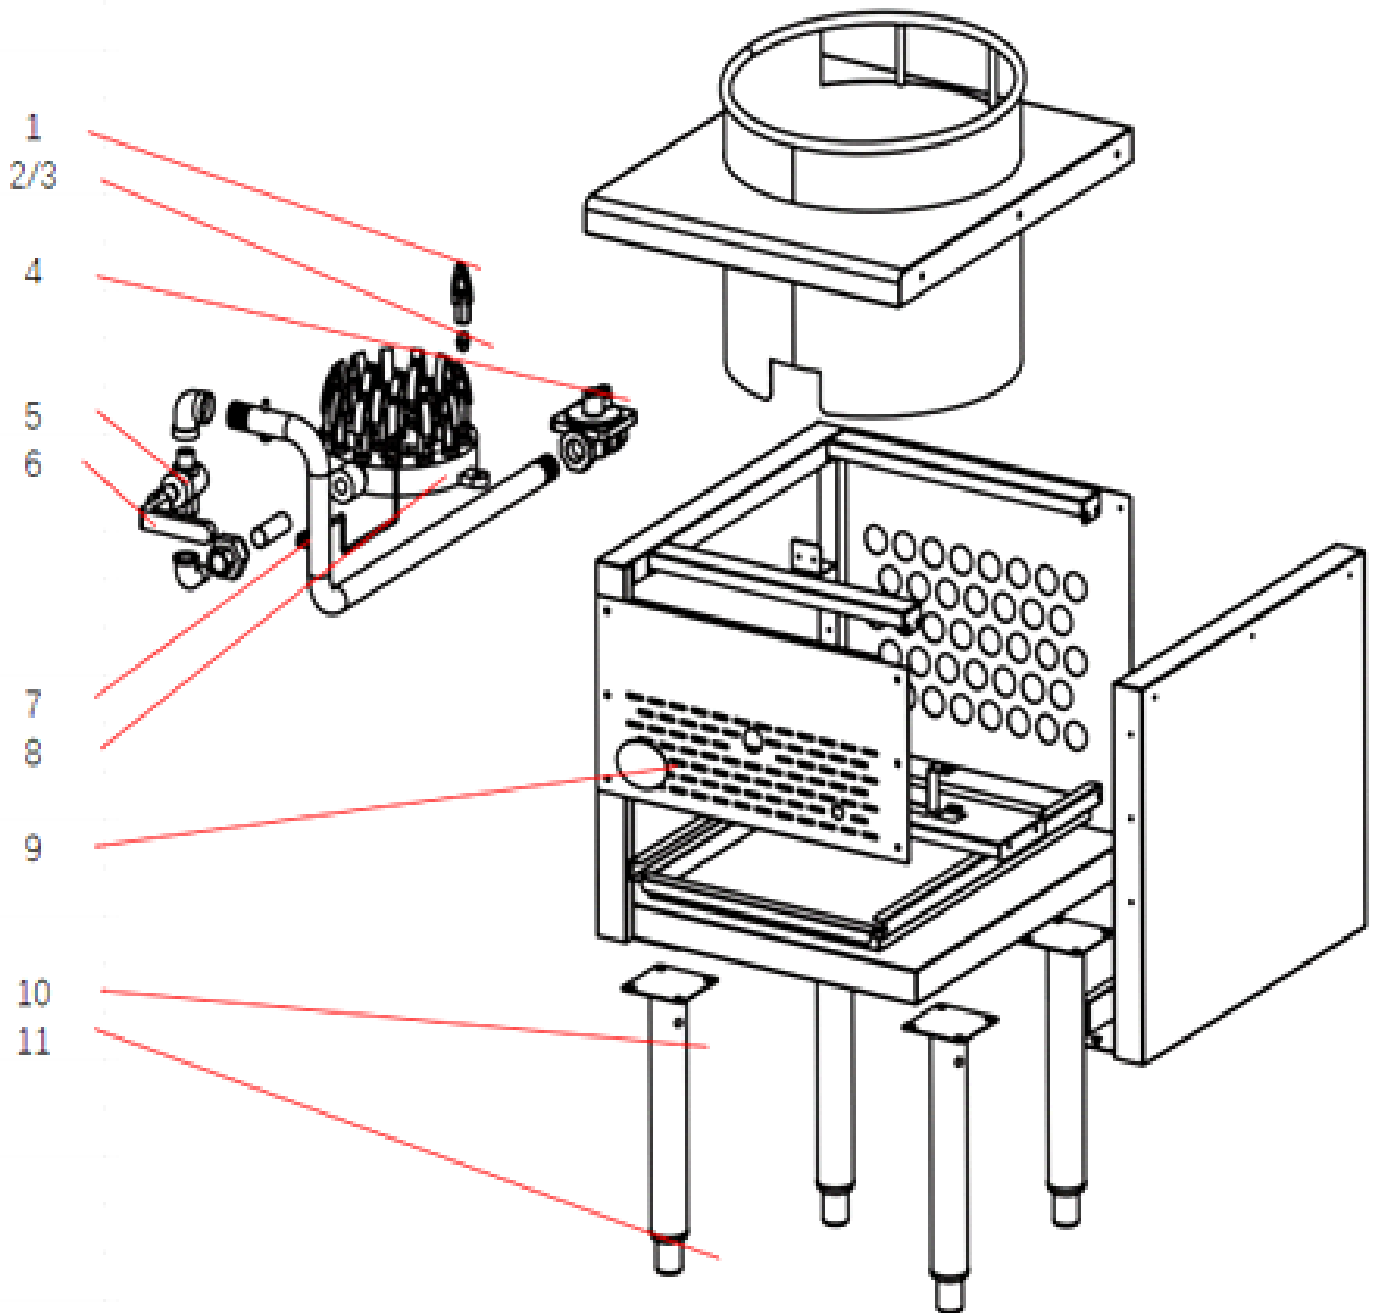

Parts Breakdown

Model **CE-CN-WOK NG** 47351

Parts Breakdown

Model CE-CN-WOK NG 47351

Item No.	Description	Position	Item No.	Description	Position	Item No.	Description	Position
A0222	Duck Mouth for 47351	1	A0229	Valve Handle for 47351	6	AI580	Support Leg for 47351	10
A0223	Orifice Nat for 47351	2	AI583	Pilot Valve for 47351	7	AS236	Foot for 47351	11
AI581	Regulator for 47351	4	AO225	Burner for 47351	8			
A0228	Gas Valve for 47351	5	AI780	Nameplate for 47351	9			