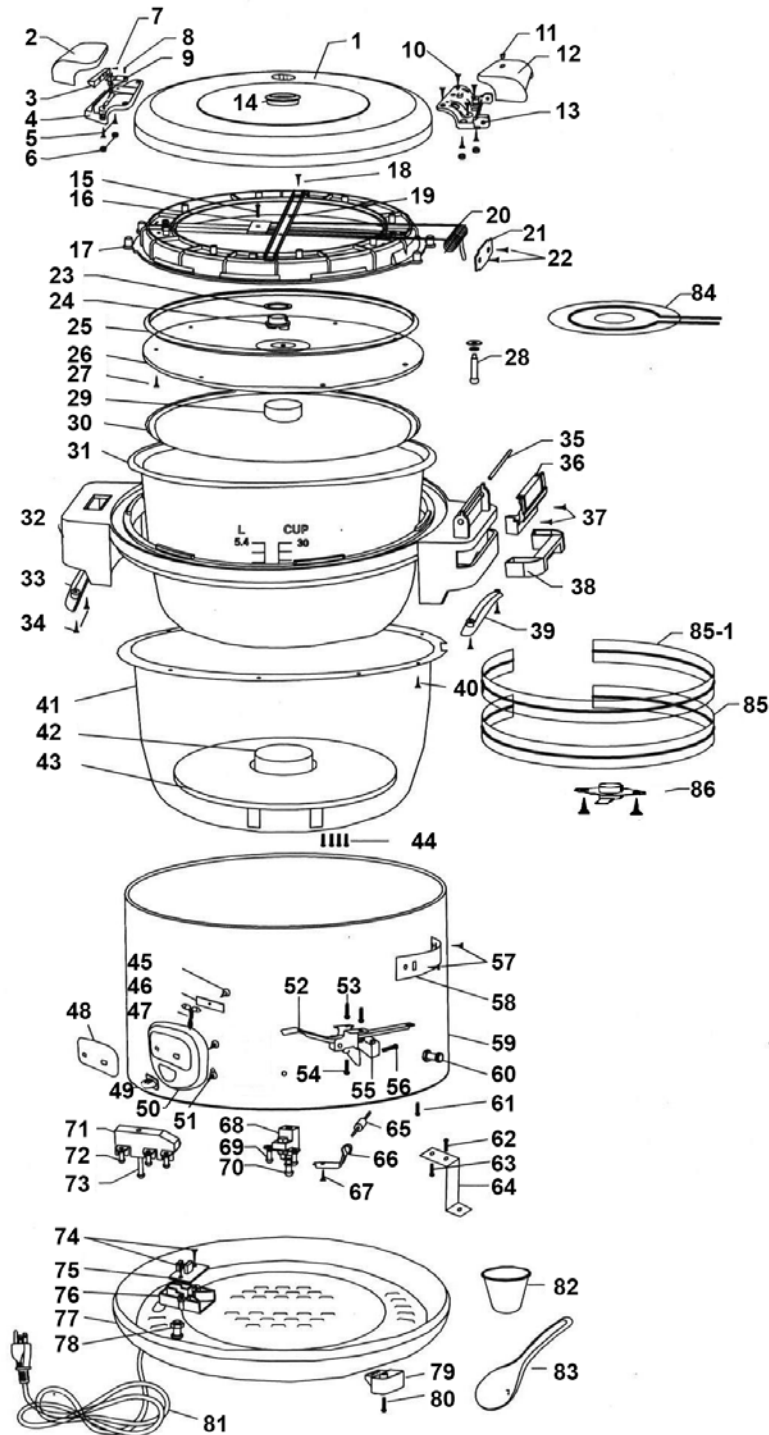

Parts Breakdown

Model CE-CN-0005 39454

Parts Breakdown

Model CE-CN-0005 39454

| Item No. | Description | Position | Item No. | Description | Position | Item No. | Description | Position |
|----------|---|----------|----------|---------------------------------------|----------|----------|---|-----------|
| 76181 | Top Cover for 39454 | 1 | 76210 | Aluminum Cover for 39454 | 30 | 64895 | Outer Body for 39454 | 59 |
| 76182 | Top Cover Left Outer Plastic Handle for 39454 | 2 | 40579 | Inner Pot for 39454 | 31 | 64896 | Screw M4x8mm / Washer Ø4.2mm / Nut M4mm for 39454 | 60 |
| 76183 | Top Cover Button for 39454 | 3 | 76212 | Middle Ring for 39454 | 32 | 64897 | Screw M4x8mm for 39454 | 61-63, 67 |
| 76184 | Top Cover Left Inside Plastic Handle for 39454 | 4 | 76213 | Middle Ring Left Handle for 39454 | 33 | 64898 | Middle Level Support Leg for 39454 | 64 |
| 76185 | Screw for 39454 | 5 | 76214 | Screw for 39454 | 34 | 64899 | Thermo-Fuse NEC SF188RO for 39454 | 65 |
| 76186 | Screw Shelter for 39454 | 6 | 76215 | Middle Ring Dowelled Fixing for 39454 | 35 | 64900 | Thermo-Fuse Fixer for 39454 | 66 |
| 76187 | Screw for 39454 | 7 | 76216 | Spring Bracket for 39454 | 36 | 76235 | Ceramics Base for 39454 | 68 |
| 76188 | Nut for 39454 | 8 | 76217 | Screw for 39454 | 37 | 76236 | Spring Washer for 39454 | 69 |
| 76189 | Covering Fixing Buckle for 39454 | 9 | 76218 | Water Collect Cup for 39454 | 38 | 76237 | Screw for 39454 | 70 |
| 76190 | Screw for 39454 | 10 | 76219 | Middle Handle Right Handle for 39454 | 39 | 76238 | Ceramics Base for 39454 | 71 |
| 76191 | Keep Warm Lamp Cover for 39454 | 11 | 76220 | Screw for 39454 | 40 | 76239 | Screw for 39454 | 72 |
| 76192 | Cover Right Outer Plastic Handle for 39454 | 12 | 76221 | Iron Middle Lever for 39454 | 41 | 76240 | Spring Washer for 39454 | 73 |
| 76193 | Cover Right Inside Plastic Handle for 39454 | 13 | 40577 | Thermo-Limiter for 39454 | 42 | 76241 | Screw for 39454 | 74 |
| 76194 | Inside Cover Steamer Vent Silicone Ring for 39454 | 14 | 40580 | Heating Element for 39454 | 43 | 76242 | Electric Wire Fixer for 39454 | 75 |
| 76195 | Nut for 39454 | 15 | 76224 | Screw for 39454 | 44 | 76243 | Electric Wire Fixing Base for 39454 | 76 |
| 76196 | Spring Bracket for 39454 | 16 | 76225 | Screw for 39454 | 45 | 76244 | Bottom Cover for 39454 | 77 |
| 76197 | Plastic Insider Cover for 39454 | 17 | 76226 | Lamp Plate Fixing Board for 39454 | 46 | 76245 | Spring Washer for 39454 | 78 |
| 76198 | Screw for 39454 | 18 | 76227 | Indication Lamp for 39454 | 47 | 76246 | Cover Leg for 39454 | 79 |
| 76199 | Cover Fixing Bracket for 39454 | 19 | 76228 | Panel Sticker for 39454 | 48 | 76247 | Screw for 39454 | 80 |
| 76200 | Spring for 39454 | 20 | 40578 | Switch Set for 39454 | 49 | 76248 | Electric Wire for 39454 | 81 |
| 76201 | Spring Board for 39454 | 21 | 76230 | Panel for 39454 | 50 | 76249 | Measuring Cup for 39454 | 82 |
| 76202 | Screw for 39454 | 22 | 76231 | Screw for 39454 | 51 | 76250 | Rice Spoon for 39454 | 83 |
| 76203 | Steamer Vent Sealing Ring for 39454 | 23 | 40578 | Switch Set for 39454 | 52 | 76251 | Top Cover Heating Wire for 39454 | 84 |
| 76204 | Steamer Vent for 39454 | 24 | 76233 | Screw for 39454 | 53 | 76252 | Body Heating Wire for 39454 | 85 |
| 76205 | Cover Sealing Ring for 39454 | 25 | 76234 | Screw for 39454 | 54 | 40575 | Thermostat for 39454 | 86 |
| 76206 | Inside Aluminum Cover for 39454 | 26 | 64891 | Micro Switch for 39454 | 55 | 14805 | Gift Box for 39454 | |
| 76207 | Nail for 39454 | 27 | 64892 | Screw M3x14mm for 39454 | 56 | 14802 | Gift Box for 39454 | |
| 76208 | Rivet for 39454 | 28 | 64893 | Screw M4x16mm for 39454 | 57 | 14806 | Plastic Bag for 39454 | |
| 76209 | Silicon Cup for 39454 | 29 | 64894 | Body Fixing Sheet for 39454 | 58 | | | |