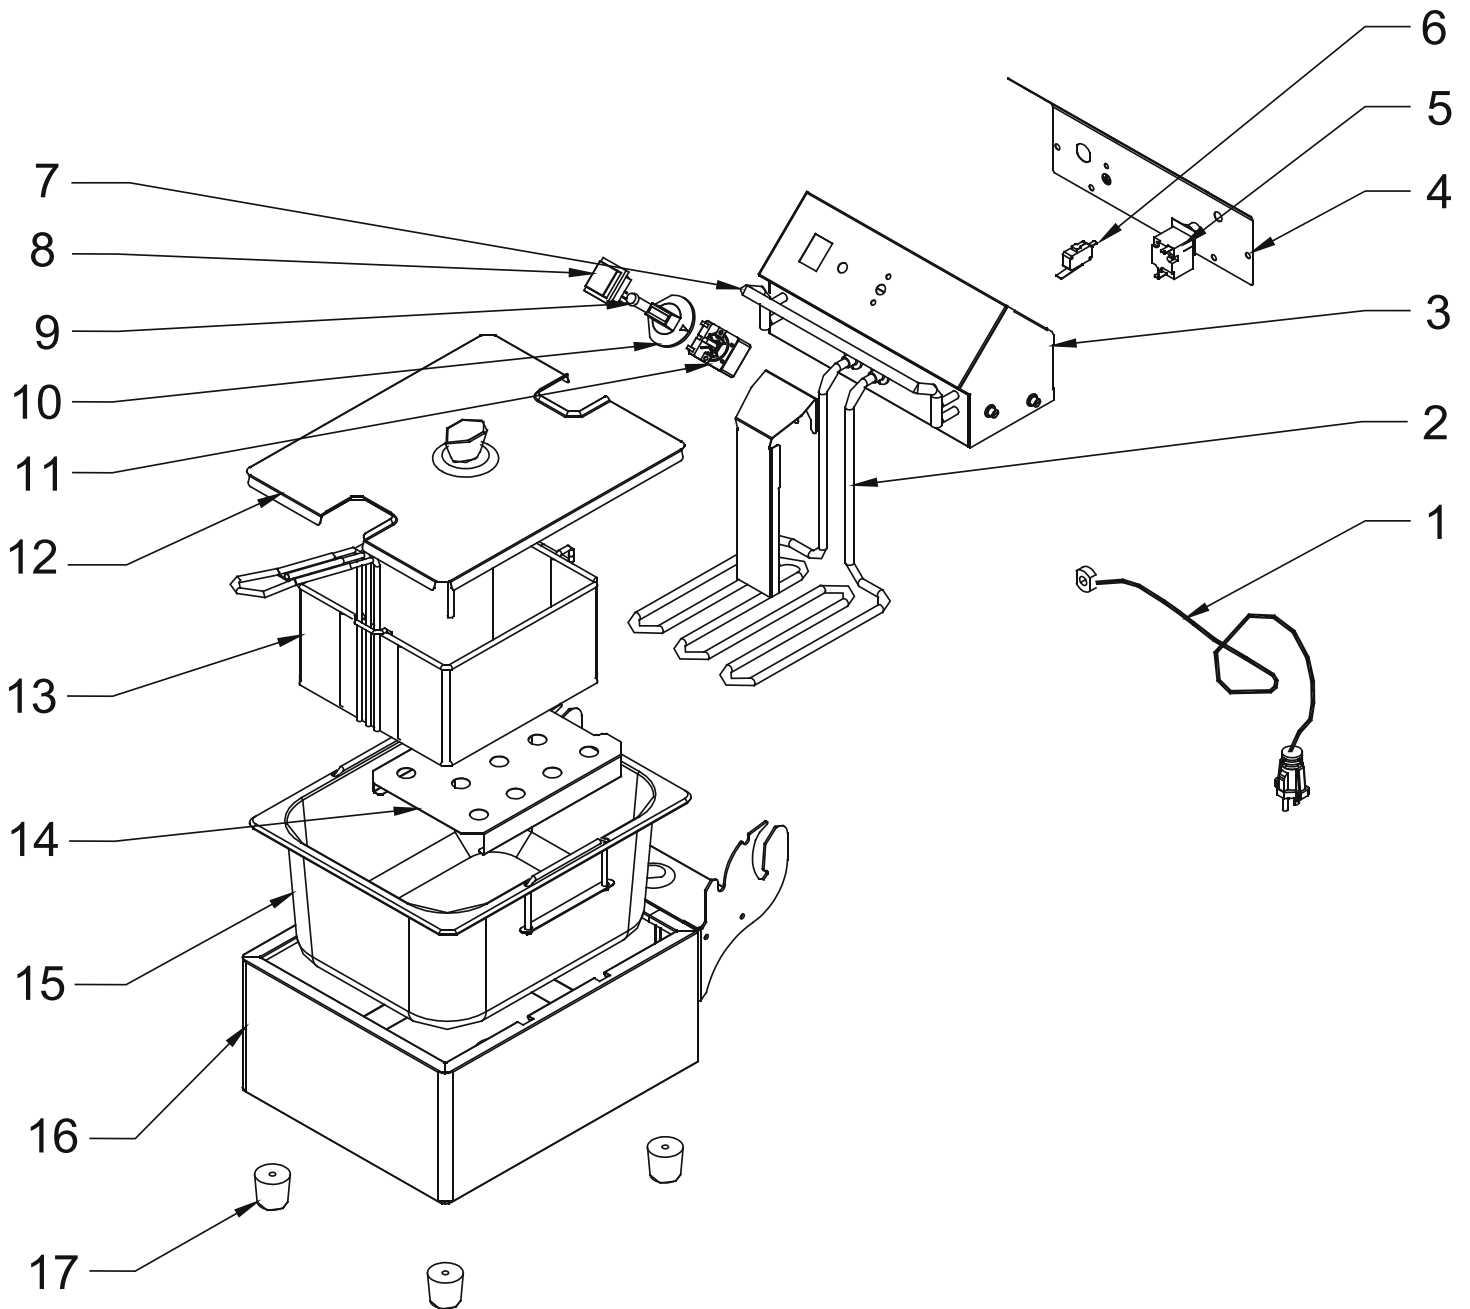

Parts Breakdown

Model CE-CN-0402 47282

Parts Breakdown

Model CE-CN-0402 47282

Item No.	Description	Position	Item No.	Description	Position	Item No.	Description	Position
AI648	Plug and Lead for 47282	1	AI654	Handle for 47282	7	AI660	Basket for 47282	13
AI649	Element for 47282	2	AI655	Switch for 47282	8	AI661	Cover for 47282	14
AI650	Electric Box (without Components) for 47282	3	AI656	Indicator Light for 47282	9	AI662	Pan for 47282	15
AI651	Back Plate for 47282	4	AI657	Knob for 47282	10	AI663	Body for 47282	16
AI652	Limiting Thermostat for 47282	5	AI658	Thermostat for 47282	11	AI664	Feet for 47282	17
AI653	Safety Switch for 47282	6	AI659	Lid for 47282	12			