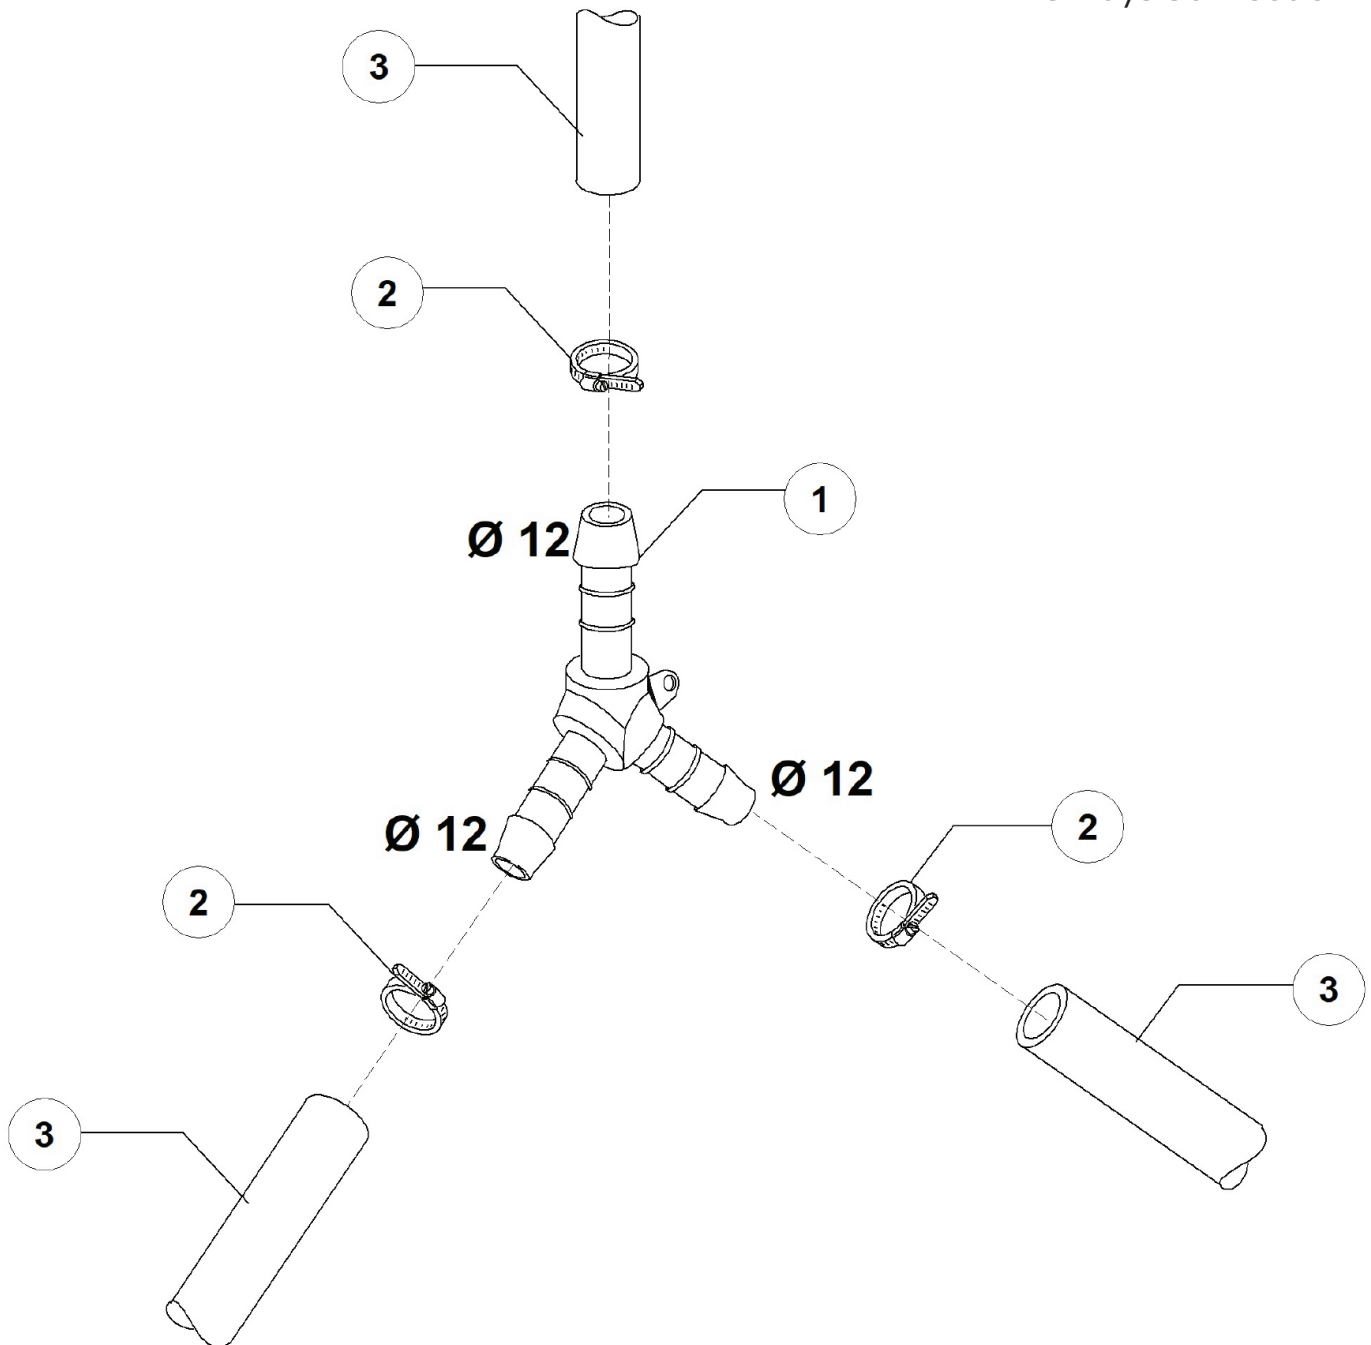

DVCW Valve

PARTS BREAKDOWN

ITEM	MODEL
49125	CD-IT-50-1

PARTS BREAKDOWN

ITEM	MODEL
49125	CD-IT-50-1

Boiler Group

PARTS BREAKDOWN

ITEM	MODEL
49125	CD-IT-50-1

3 Ways Connection 1

PARTS BREAKDOWN

ITEM	MODEL
49125	CD-IT-50-1

3 Ways Connection 2

PARTS BREAKDOWN

ITEM	MODEL
49125	CD-IT-50-1

Wash Pump Group

PARTS BREAKDOWN