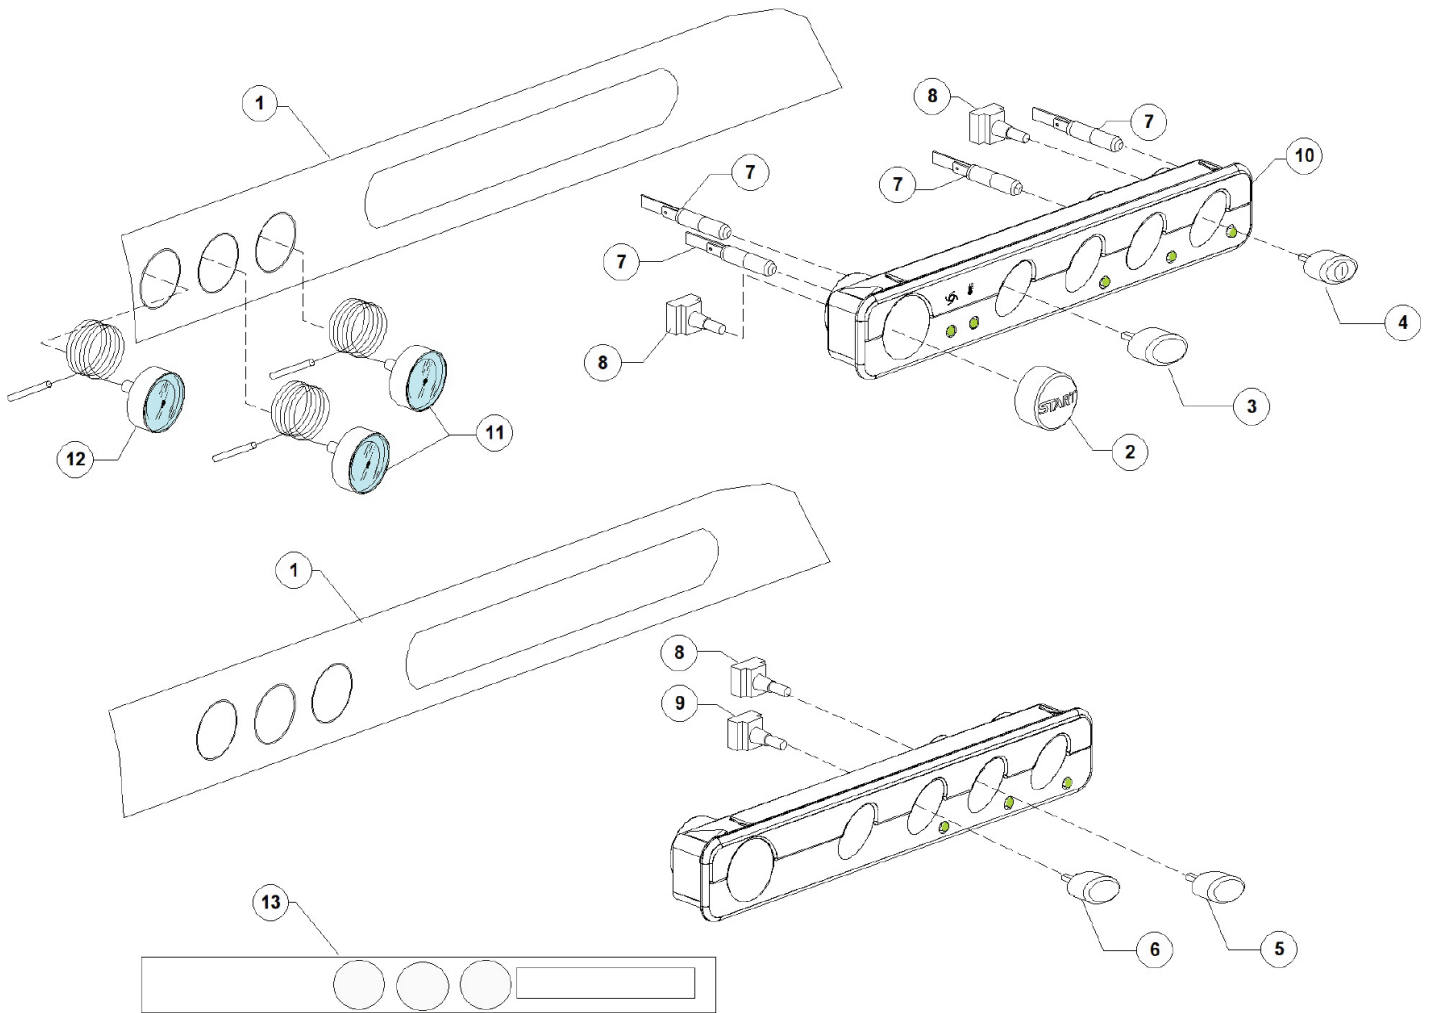

PARTS BREAKDOWN

ITEM	MODEL
49125	CD-IT-50-1

Control Panel and Switches