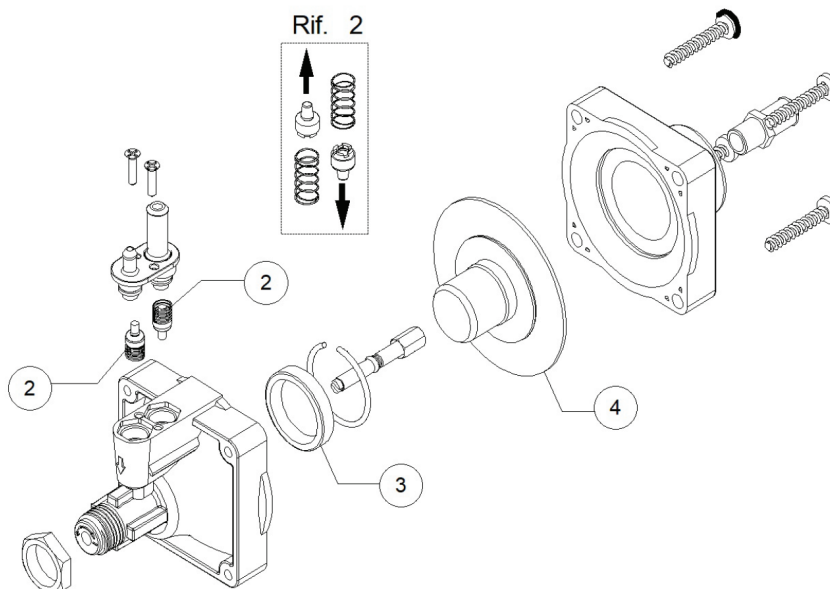

Control Panel and Switches

PARTS BREAKDOWN

ITEM	MODEL
49125	CD-IT-50-1

Electric Control Components

PARTS BREAKDOWN

ITEM	MODEL
49125	CD-IT-50-1

PARTS BREAKDOWN

ITEM	MODEL
49125	CD-IT-50-1

DVCW Valve

PARTS BREAKDOWN

ITEM	MODEL
49125	CD-IT-50-1

PARTS BREAKDOWN

ITEM	MODEL
49125	CD-IT-50-1

Boiler Group

PARTS BREAKDOWN

ITEM	MODEL
49125	CD-IT-50-1

3 Ways Connection 1

PARTS BREAKDOWN

ITEM	MODEL
49125	CD-IT-50-1

3 Ways Connection 2

PARTS BREAKDOWN

ITEM	MODEL
49125	CD-IT-50-1

Wash Pump Group

PARTS BREAKDOWN