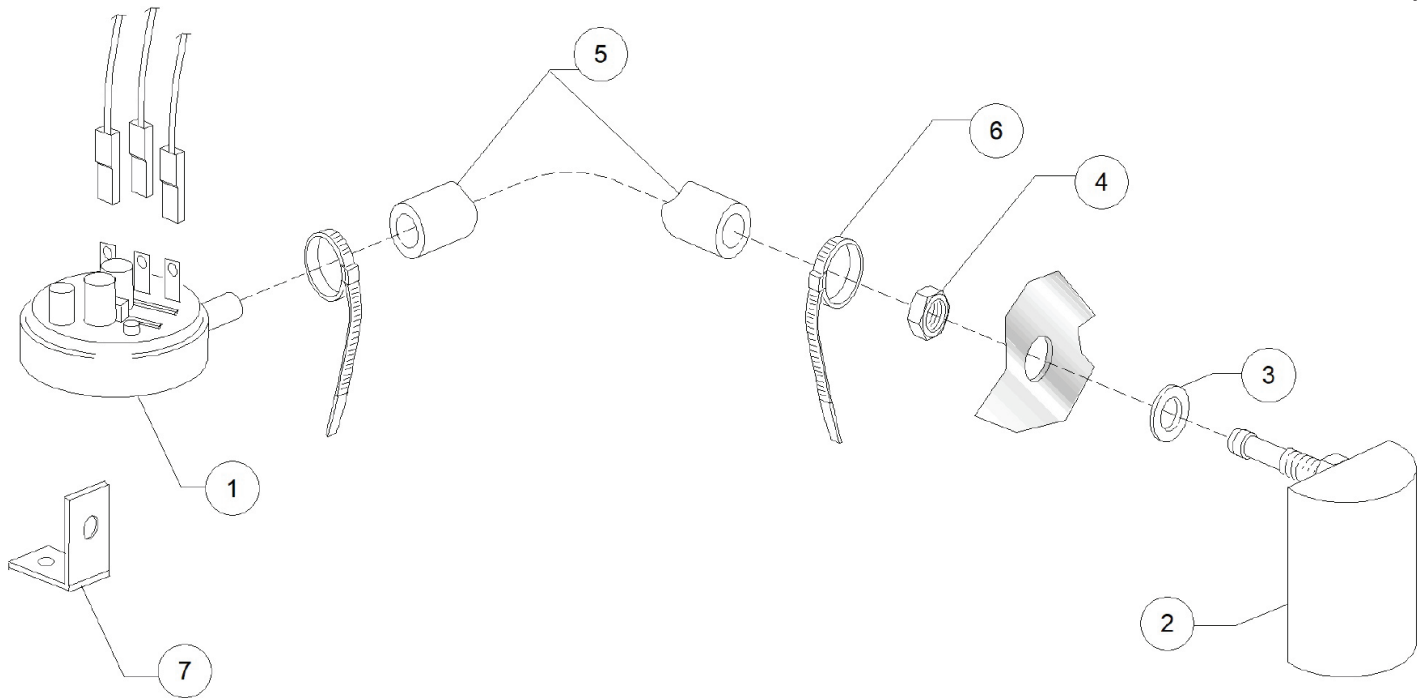

ITEM	MODEL
49125	CD-IT-50-1

Drain Pump Group

PARTS BREAKDOWN

ITEM	MODEL
49125	CD-IT-50-1

Pressure Switch Group

PARTS BREAKDOWN

ITEM	MODEL
49125	CD-IT-50-1

Wash Arm Group