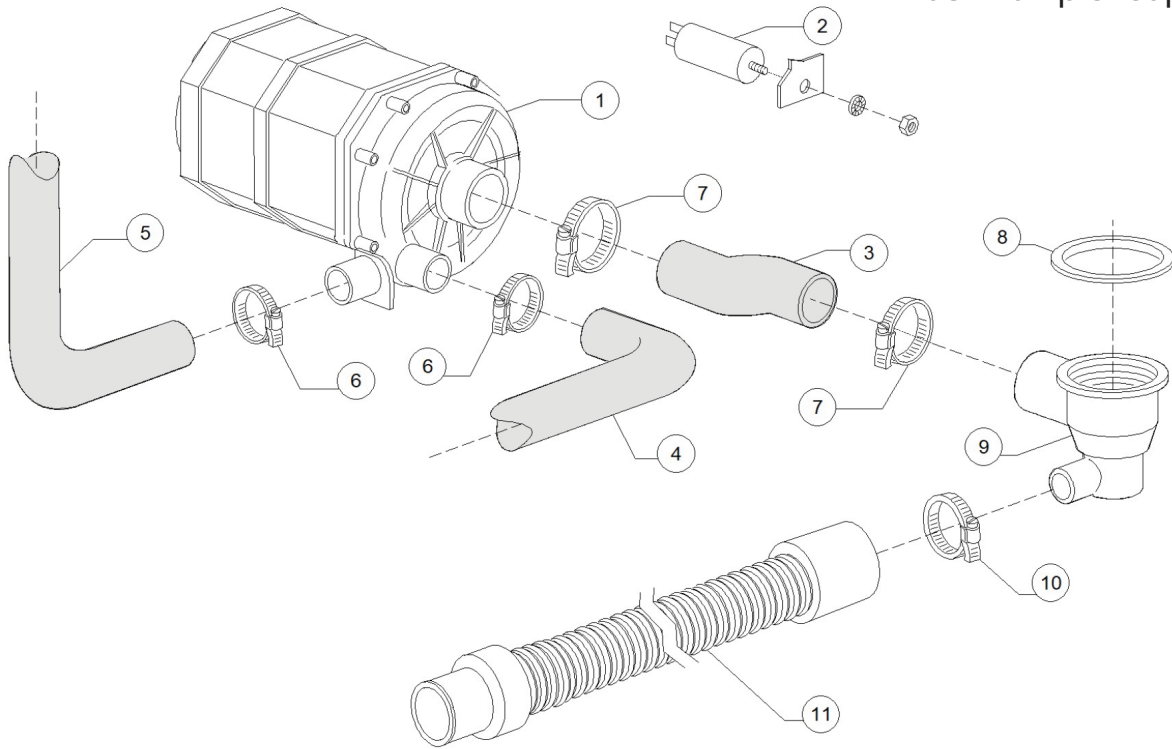

DVCW Valve

PARTS BREAKDOWN

ITEM	MODEL
49125	CD-IT-50-1

PARTS BREAKDOWN

ITEM	MODEL
49125	CD-IT-50-1

Boiler Group

PARTS BREAKDOWN

ITEM	MODEL
49125	CD-IT-50-1

3 Ways Connection 1

PARTS BREAKDOWN

ITEM	MODEL
49125	CD-IT-50-1

3 Ways Connection 2

PARTS BREAKDOWN

ITEM	MODEL
49125	CD-IT-50-1

Wash Pump Group

PARTS BREAKDOWN

ITEM	MODEL
49125	CD-IT-50-1

Drain Pump Group

PARTS BREAKDOWN

ITEM	MODEL
49125	CD-IT-50-1

Pressure Switch Group

PARTS BREAKDOWN

ITEM	MODEL
49125	CD-IT-50-1

Wash Arm Group