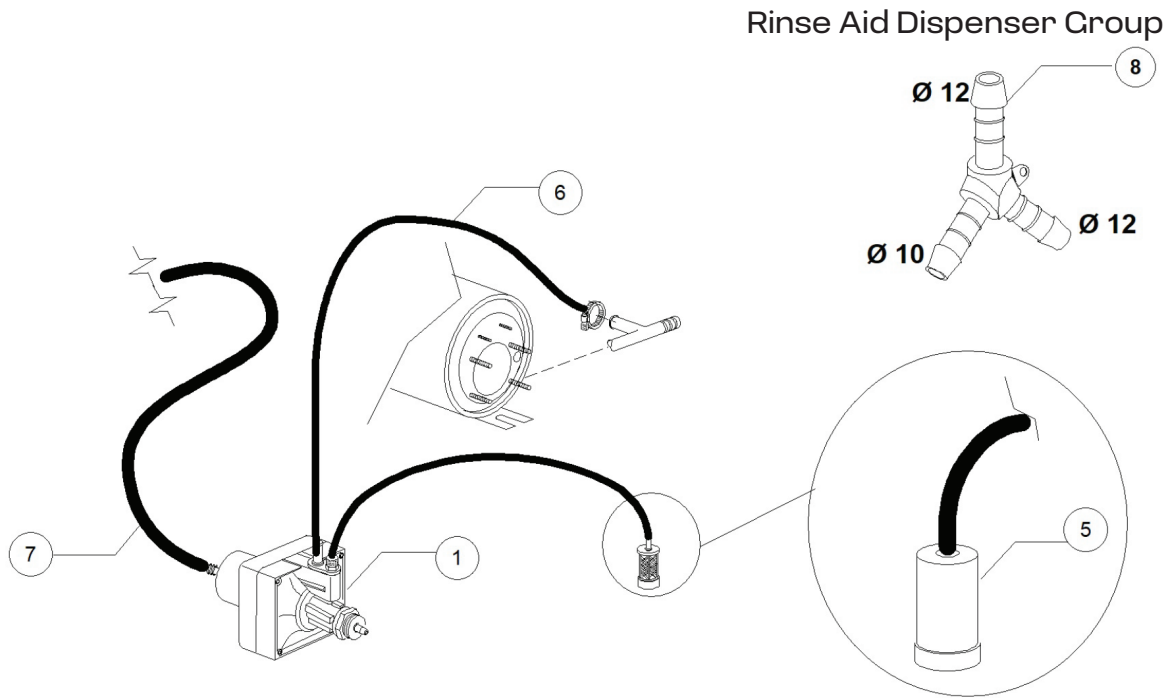

DVCW Valve

PARTS BREAKDOWN

ITEM	MODEL
49125	CD-IT-50-1

PARTS BREAKDOWN

ITEM	MODEL
49125	CD-IT-50-1

Boiler Group

PARTS BREAKDOWN

ITEM	MODEL
49125	CD-IT-50-1