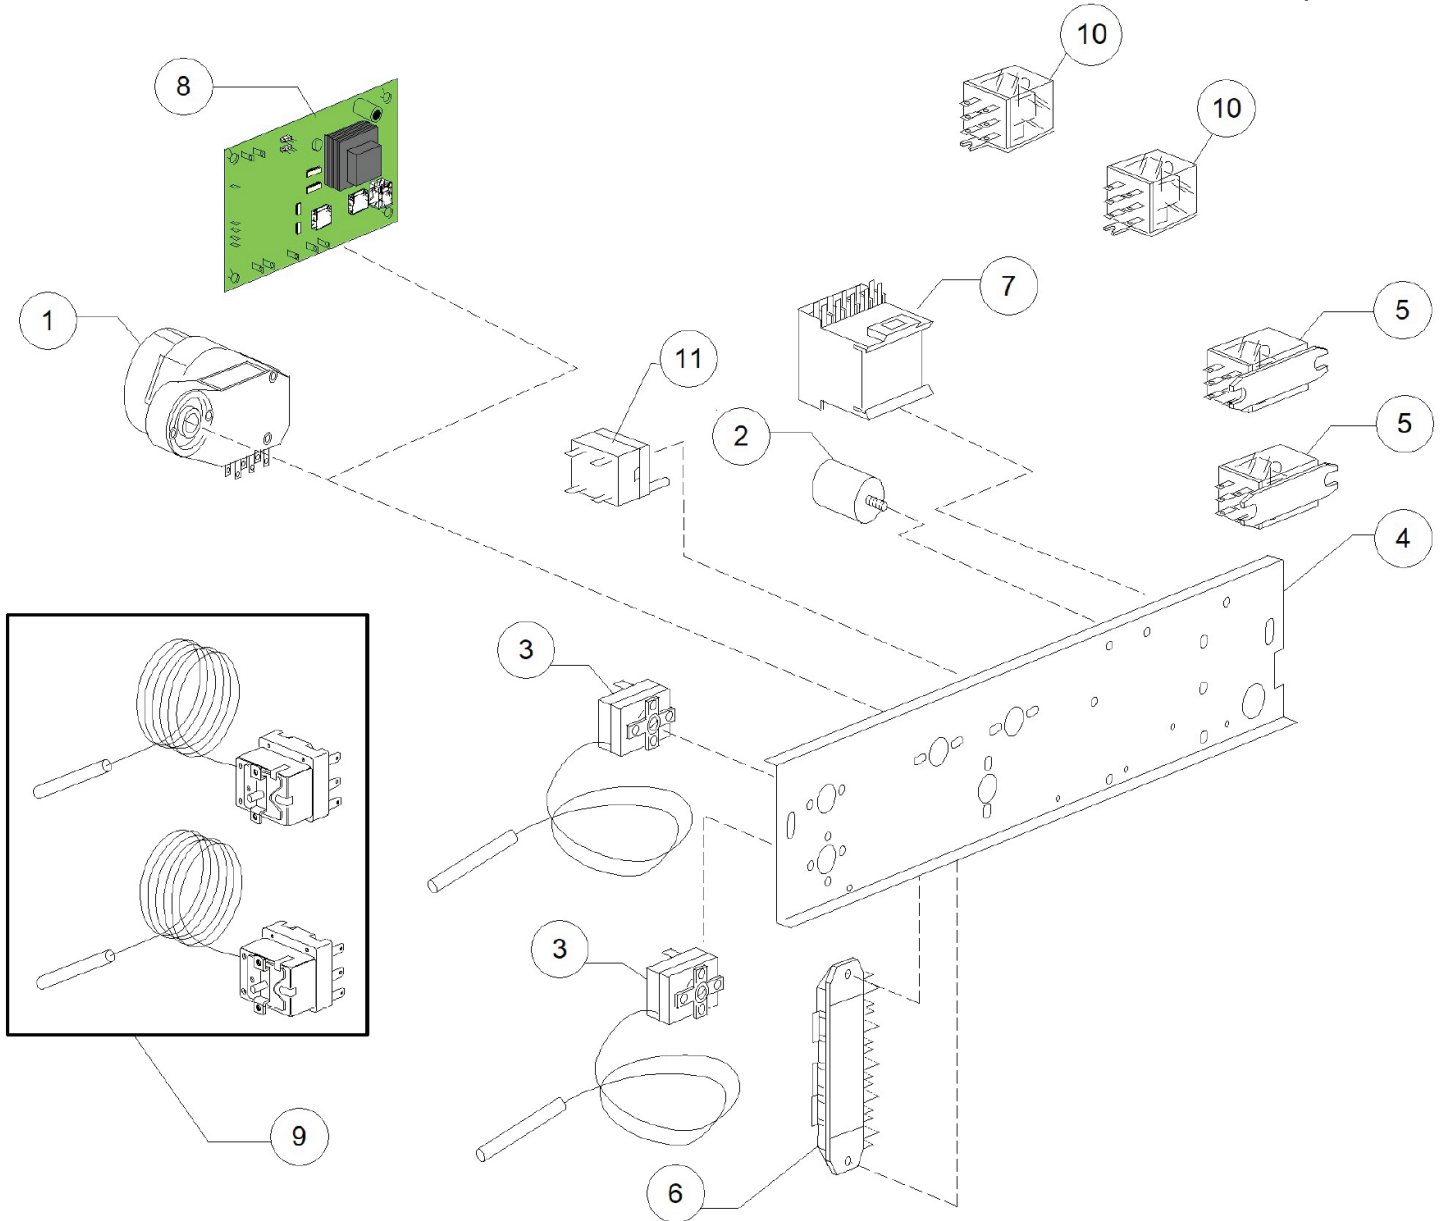

PARTS BREAKDOWN

ITEM	MODEL
49125	CD-IT-50-1

Electric Control Components