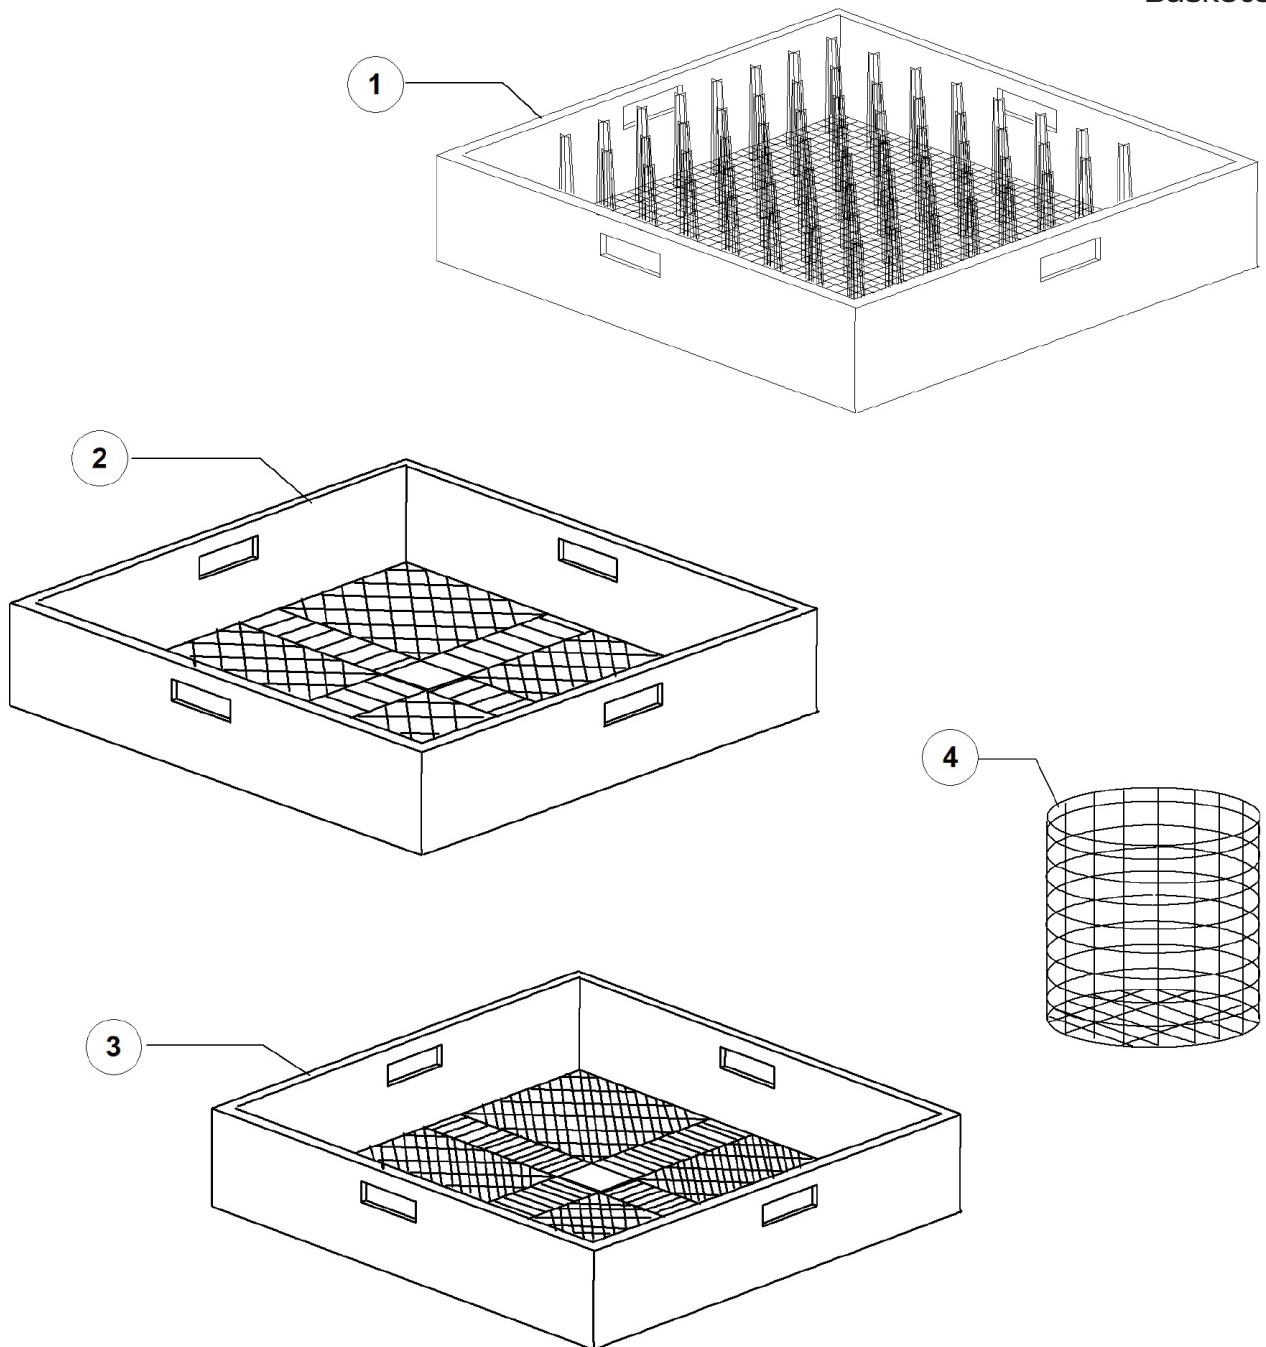

ITEM	MODEL
49125	CD-IT-50-1

Drain Pump Group

PARTS BREAKDOWN

ITEM	MODEL
49125	CD-IT-50-1

Pressure Switch Group

PARTS BREAKDOWN

ITEM	MODEL
49125	CD-IT-50-1

Wash Arm Group

PARTS BREAKDOWN

ITEM	MODEL
49125	CD-IT-50-1

Baskets

PARTS BREAKDOWN

ITEM	MODEL
49125	CD-IT-50-1

General Body

Item No.	Description	Position	Item No.	Description	Position	Item No.	Description	Position
AO477	Cover Aqua 50/80 for 49125	1	AO487	Door Microswitch UL for 49125	11	AO497	Silicone Door Seal for 49125	22
AO478	Back Panel GS50 (1x25046) for 49125	2	AO488	2700W 230V 1 F61x26 UL Heating Elem. for 49125	12	AO498	Rubber Fairlead D.40 RB38 for 49125	23
AO479	Bodywork GS50 for 49125	3	AO489	Door Rod Slide for 49125	14	AO499	Rubber Fairlead D.13 for 49125	24
AO480	Cable-Fastener with Screw for 49125	4	AO490	Door Jack Assembly for 49125	15	AO500	Right/Left Internal Slide for 49125	25
AO481	Ferrule for Filter Clutch for 49125	5	AO491	Door Jack Locknut for 49125	16	AO501	Right Side Scrap Tray for 49125	26
AO482	Suction Filter for 49125	6	AO492	Door Jack Spring for 49125	17	AO502	Inner Filter for 49125	27
AO483	Riser Gasket D.95x75x3 for 49125	7	AO493	Stainless Steel Sphere D.9,52 Spring Latch 3/8 for 49125	18	AO503	Tank Heating Element Plaque for 49125	29
AO484	Overflow Pipe Gasket Dem 40 for 49125	8	AO494	Door Jack Body for 49125	19	AO504	Ventilation Grid for 49125	30
AO485	High Adjustable Foot for 49125	9	AO495	Door Jack Nut for 49125	20	AO505	Thermostat Support for 49125	31
AO486	Overflow Pipe H187 for 49125	10	AO496	Profile for Rubber Seal GS50 for 49125	21	AO506	DVGW Load Pipe for 49125	34