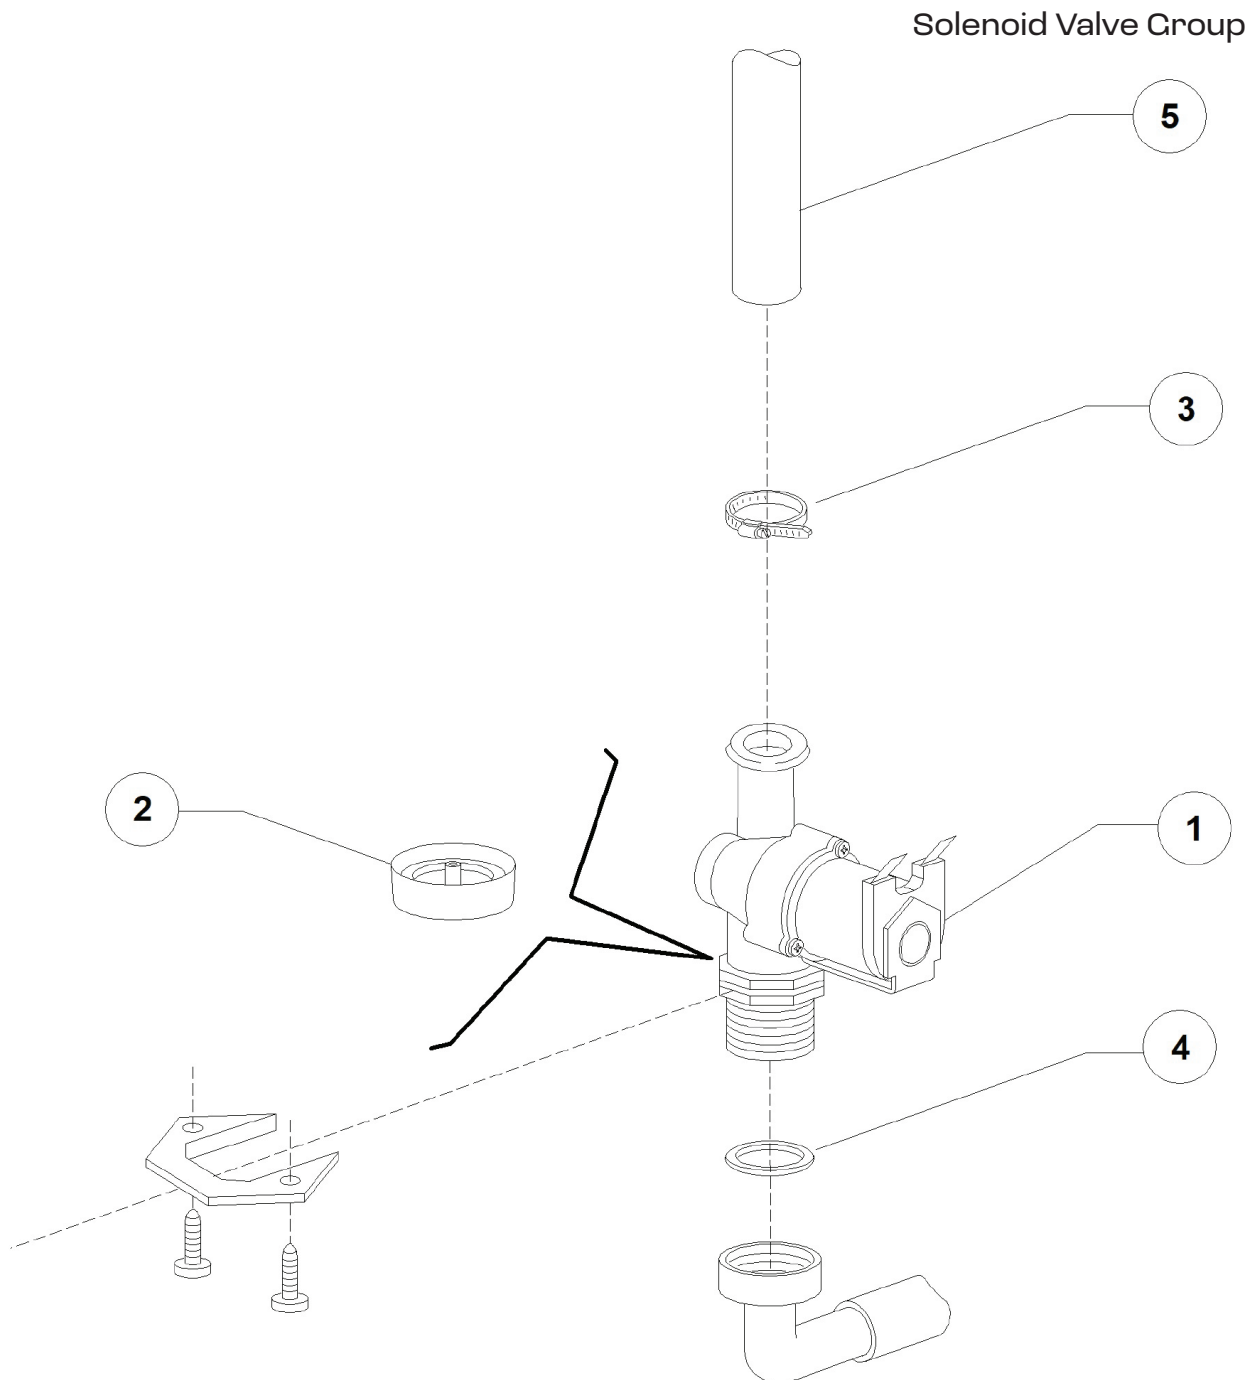

PARTS BREAKDOWN

ITEM	MODEL
49125	CD-IT-50-1