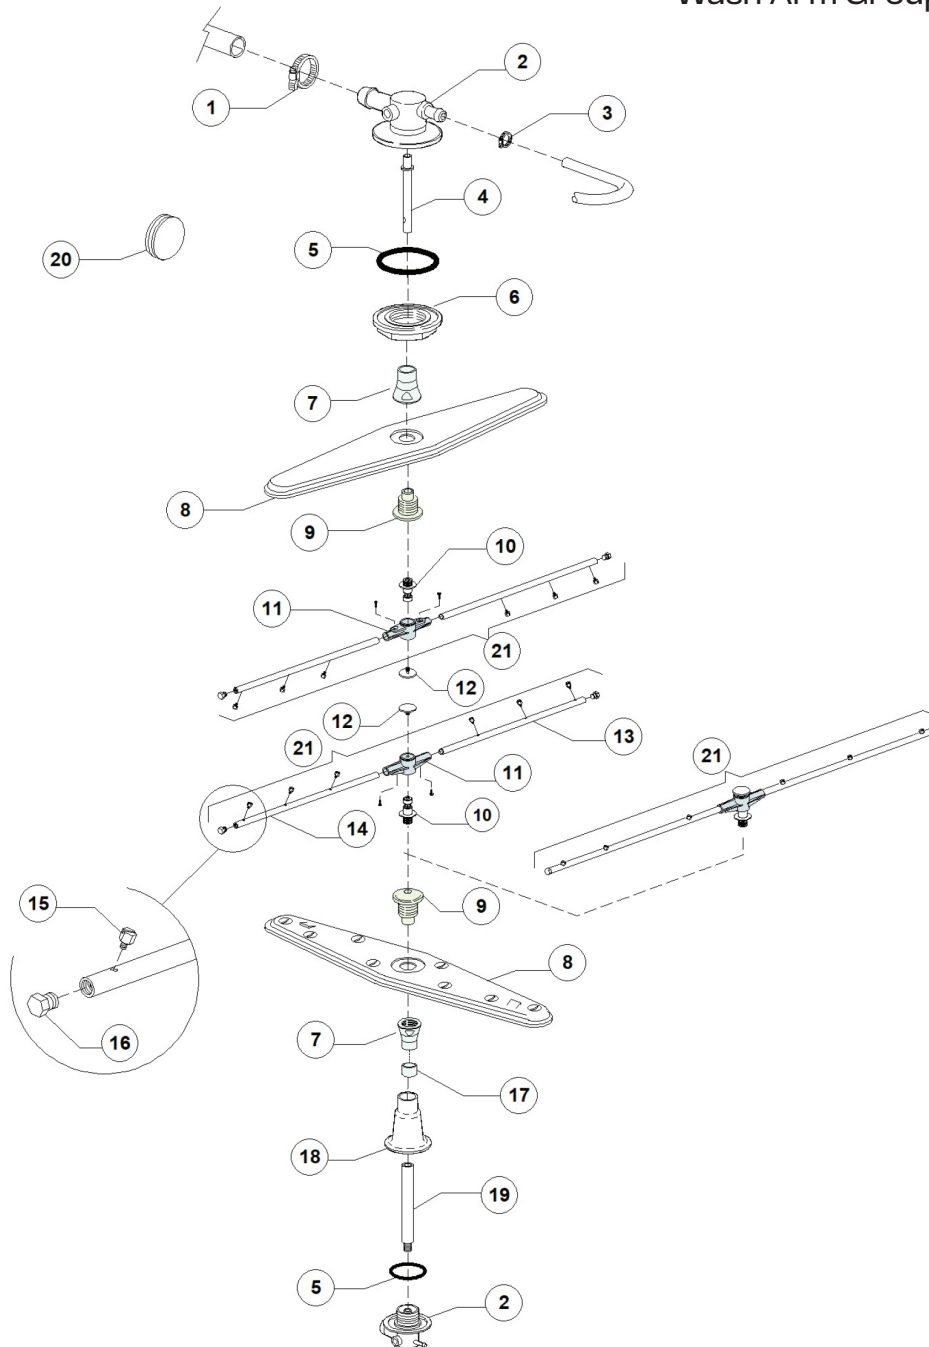

DVCW Valve

PARTS BREAKDOWN

ITEM	MODEL
49125	CD-IT-50-1

PARTS BREAKDOWN

ITEM	MODEL
49125	CD-IT-50-1

Boiler Group

PARTS BREAKDOWN

ITEM	MODEL
49125	CD-IT-50-1

3 Ways Connection 1

PARTS BREAKDOWN

ITEM	MODEL
49125	CD-IT-50-1

3 Ways Connection 2

PARTS BREAKDOWN

ITEM	MODEL
49125	CD-IT-50-1

Wash Pump Group

PARTS BREAKDOWN

ITEM	MODEL
49125	CD-IT-50-1

Drain Pump Group

PARTS BREAKDOWN

ITEM	MODEL
49125	CD-IT-50-1

Pressure Switch Group

PARTS BREAKDOWN

ITEM	MODEL
49125	CD-IT-50-1

Wash Arm Group

DVGW Valve

Item No.	Description	Position	Item No.	Description	Position	Item No.	Description	Position
A0534	Clamp 12/22 AISI 430 for 49125	1	A0540	Valve Nut Cover for 49125	4	A0543	O-Ring 115 KTW for 49125	7
A0538	Drain Valve Center Body for 49125	2	A0541	Valve Gasket for 49125	5	A0536	9,5x16 EPDM Rubber Hose for 49125	8, 9
A0539	Valve Nut for 49125	3	A0542	"5/8" Ball for DVGW Valve 07 for 49125	6	A0537	11,5x19 EPDM Rubber Hose for 49125	8, 9