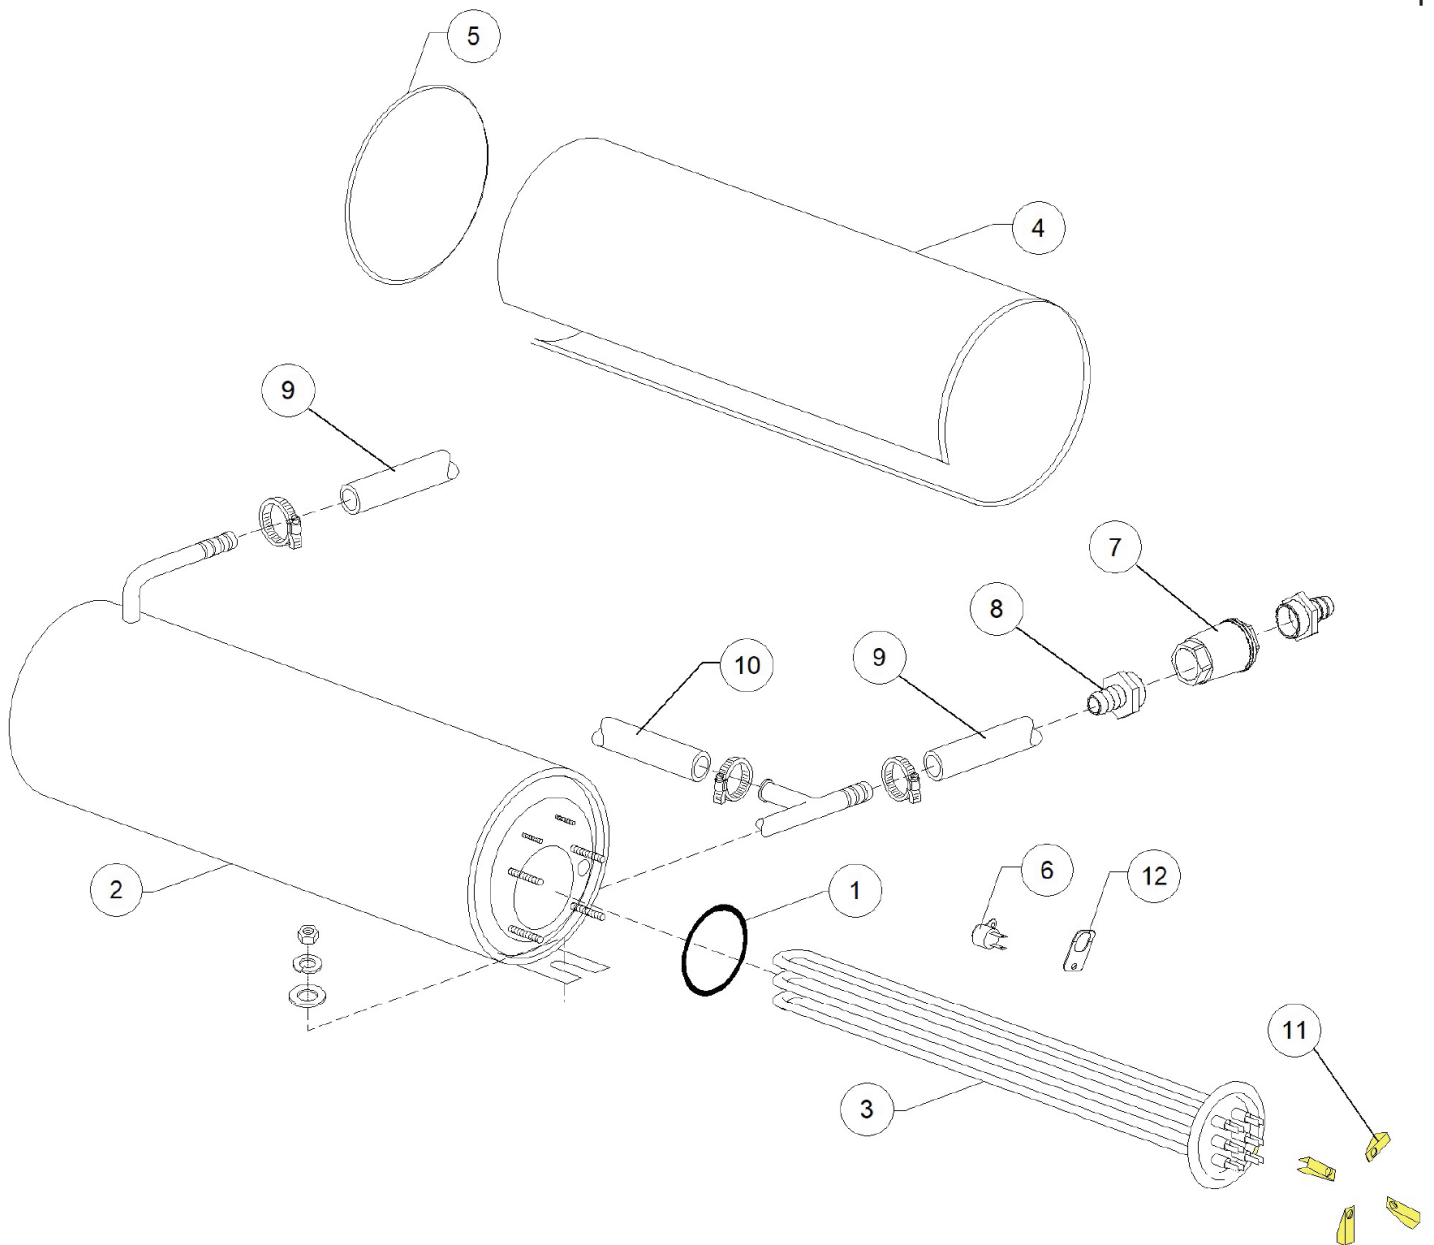

DVCW Valve

PARTS BREAKDOWN

ITEM	MODEL
49125	CD-IT-50-1

PARTS BREAKDOWN

ITEM	MODEL
49125	CD-IT-50-1

Boiler Group

PARTS BREAKDOWN

ITEM	MODEL
49125	CD-IT-50-1

3 Ways Connection 1

PARTS BREAKDOWN

ITEM	MODEL
49125	CD-IT-50-1

3 Ways Connection 2

PARTS BREAKDOWN

ITEM	MODEL
49125	CD-IT-50-1

Wash Pump Group

PARTS BREAKDOWN