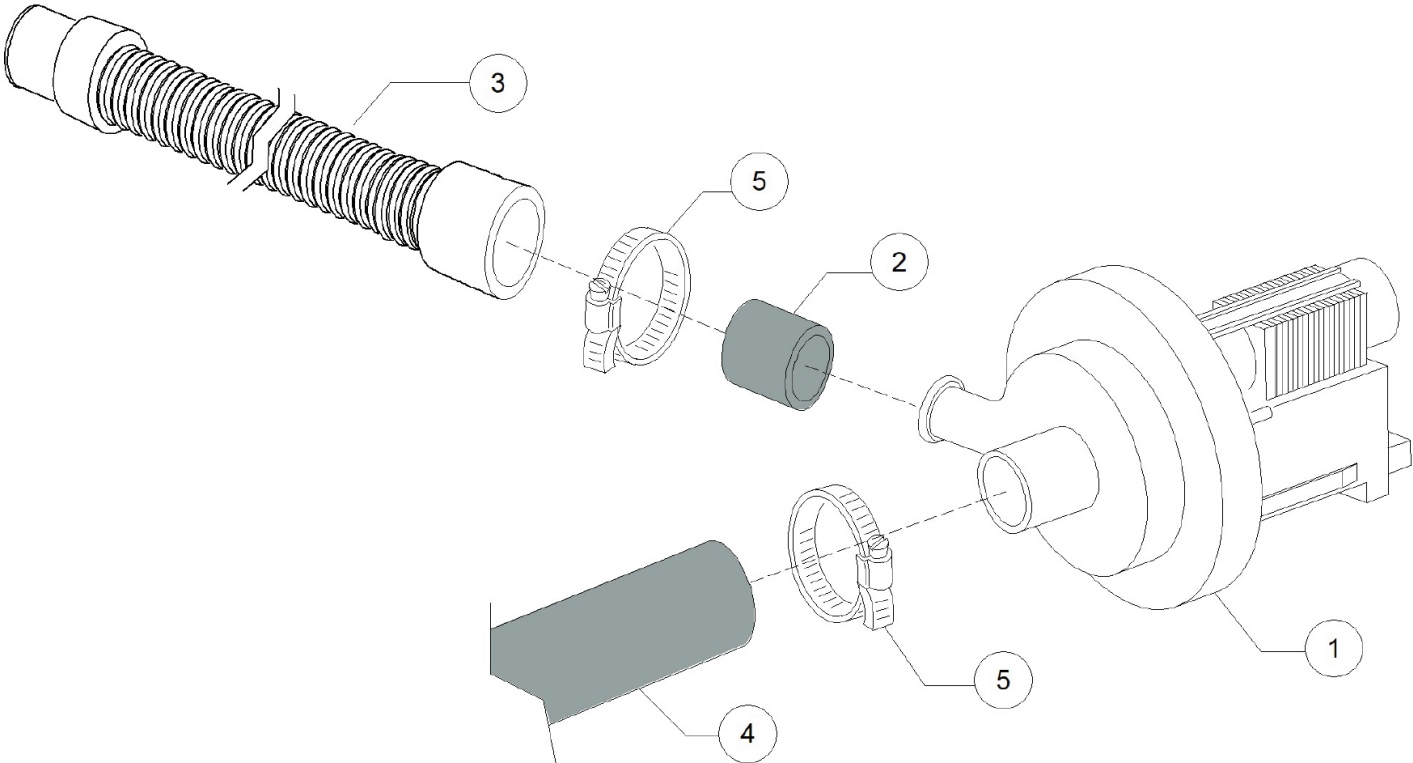

DVCW Valve

PARTS BREAKDOWN

ITEM	MODEL
49125	CD-IT-50-1

PARTS BREAKDOWN

ITEM	MODEL
49125	CD-IT-50-1

Boiler Group

PARTS BREAKDOWN

ITEM	MODEL
49125	CD-IT-50-1

3 Ways Connection 1

PARTS BREAKDOWN

ITEM	MODEL
49125	CD-IT-50-1

3 Ways Connection 2

PARTS BREAKDOWN

ITEM	MODEL
49125	CD-IT-50-1

Wash Pump Group

PARTS BREAKDOWN

ITEM	MODEL
49125	CD-IT-50-1

Drain Pump Group

PARTS BREAKDOWN

ITEM	MODEL
49125	CD-IT-50-1

Pressure Switch Group

PARTS BREAKDOWN

ITEM	MODEL
49125	CD-IT-50-1

Wash Arm Group