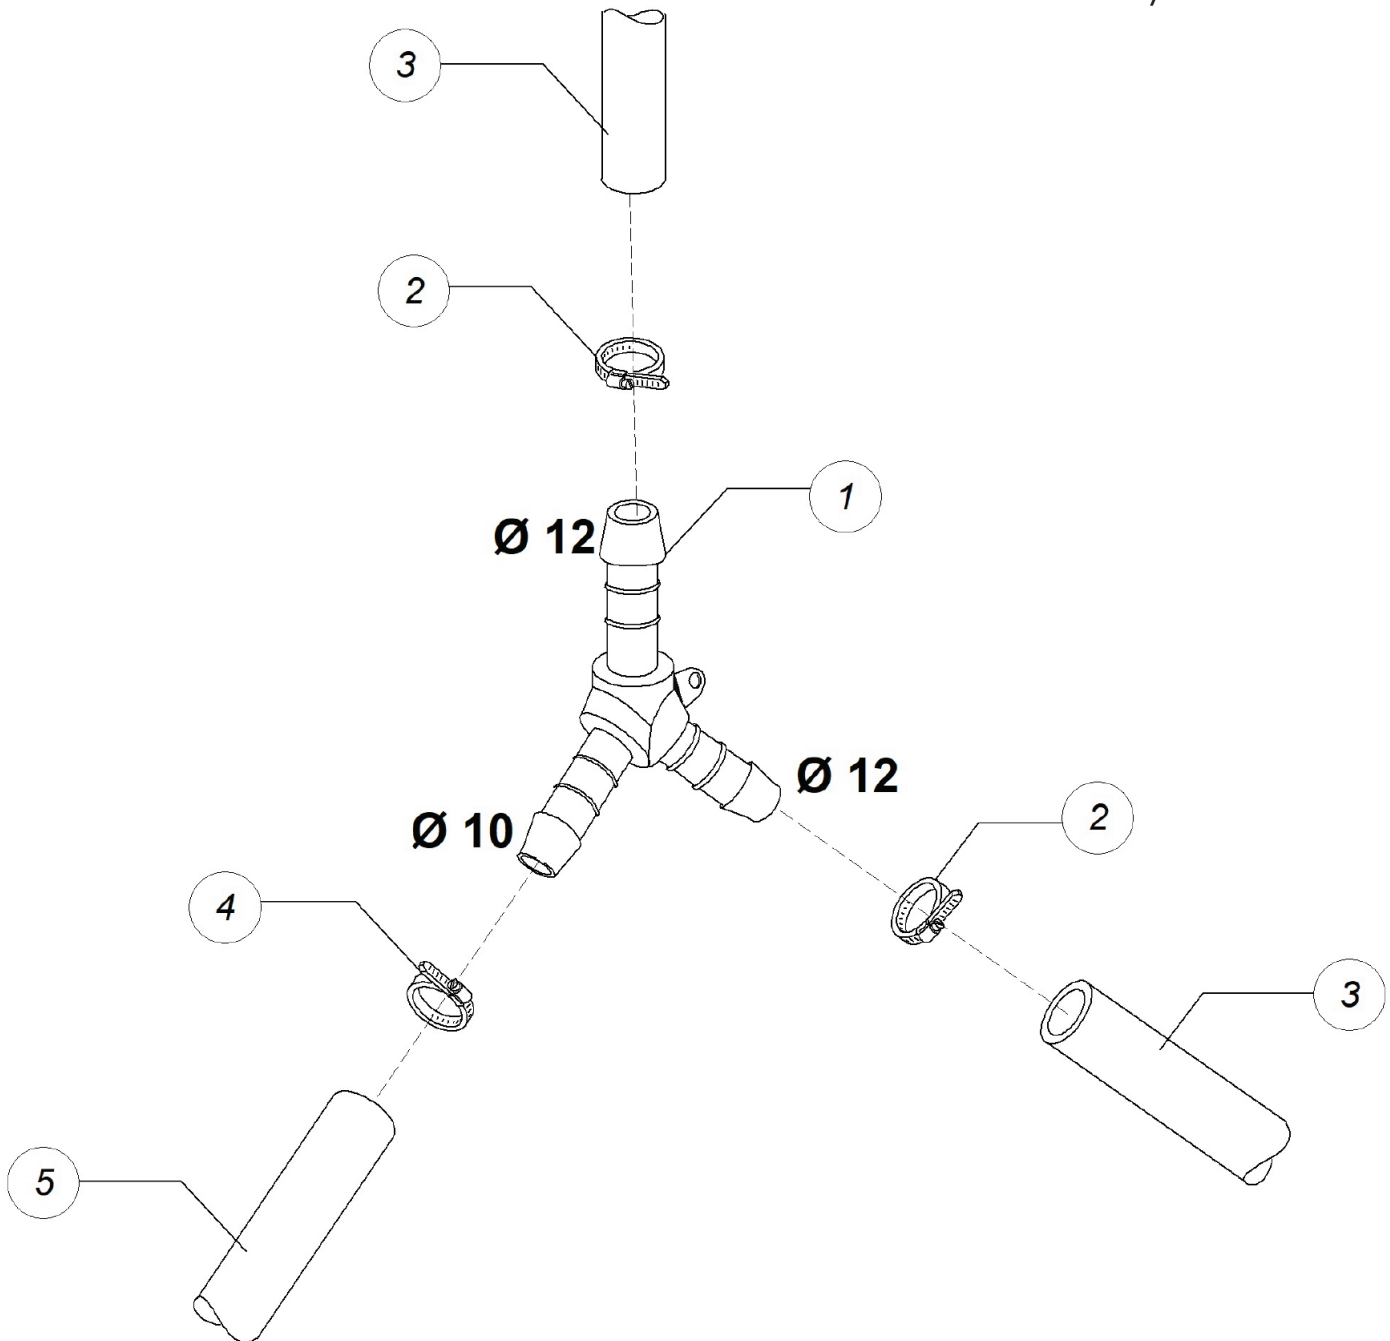

DVCW Valve

PARTS BREAKDOWN

ITEM	MODEL
49125	CD-IT-50-1

PARTS BREAKDOWN

ITEM	MODEL
49125	CD-IT-50-1

Boiler Group

PARTS BREAKDOWN

ITEM	MODEL
49125	CD-IT-50-1

3 Ways Connection 1

PARTS BREAKDOWN

ITEM	MODEL
49125	CD-IT-50-1

3 Ways Connection 2

PARTS BREAKDOWN

ITEM	MODEL
49125	CD-IT-50-1

Wash Pump Group

PARTS BREAKDOWN