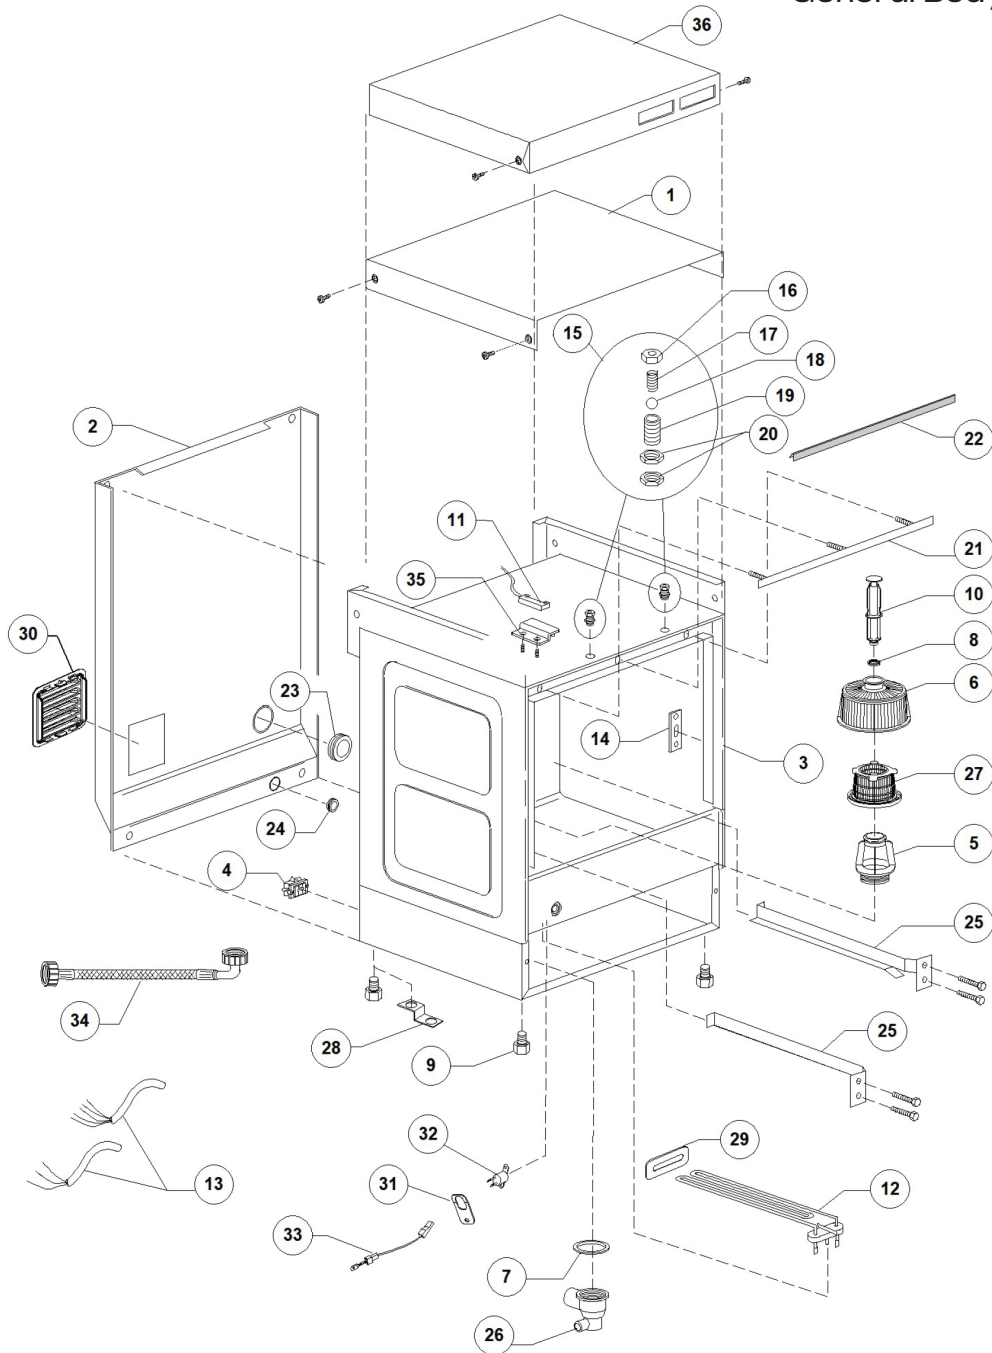

PARTS BREAKDOWN

ITEM	MODEL
49125	CD-IT-50-1

General Body

PARTS BREAKDOWN

ITEM	MODEL
49125	CD-IT-50-1

Door

PARTS BREAKDOWN

ITEM	MODEL
49125	CD-IT-50-1

Control Panel and Switches

PARTS BREAKDOWN

ITEM	MODEL
49125	CD-IT-50-1

Electric Control Components

PARTS BREAKDOWN

ITEM	MODEL
49125	CD-IT-50-1

PARTS BREAKDOWN

ITEM	MODEL
49125	CD-IT-50-1

DVCW Valve

PARTS BREAKDOWN

ITEM	MODEL
49125	CD-IT-50-1

PARTS BREAKDOWN

ITEM	MODEL
49125	CD-IT-50-1

Boiler Group

PARTS BREAKDOWN

ITEM	MODEL
49125	CD-IT-50-1