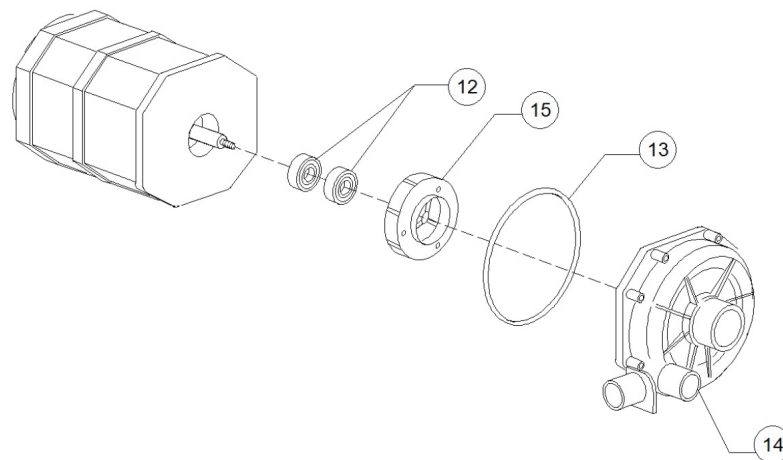

DVCW Valve

PARTS BREAKDOWN

ITEM	MODEL
49125	CD-IT-50-1

PARTS BREAKDOWN

ITEM	MODEL
49125	CD-IT-50-1

Boiler Group

PARTS BREAKDOWN

ITEM	MODEL
49125	CD-IT-50-1

3 Ways Connection 1

PARTS BREAKDOWN

ITEM	MODEL
49125	CD-IT-50-1

3 Ways Connection 2

PARTS BREAKDOWN

ITEM	MODEL
49125	CD-IT-50-1

Wash Pump Group

PARTS BREAKDOWN

ITEM	MODEL
49125	CD-IT-50-1

Drain Pump Group

PARTS BREAKDOWN

ITEM	MODEL
49125	CD-IT-50-1

Pressure Switch Group

PARTS BREAKDOWN

ITEM	MODEL
49125	CD-IT-50-1

Wash Arm Group