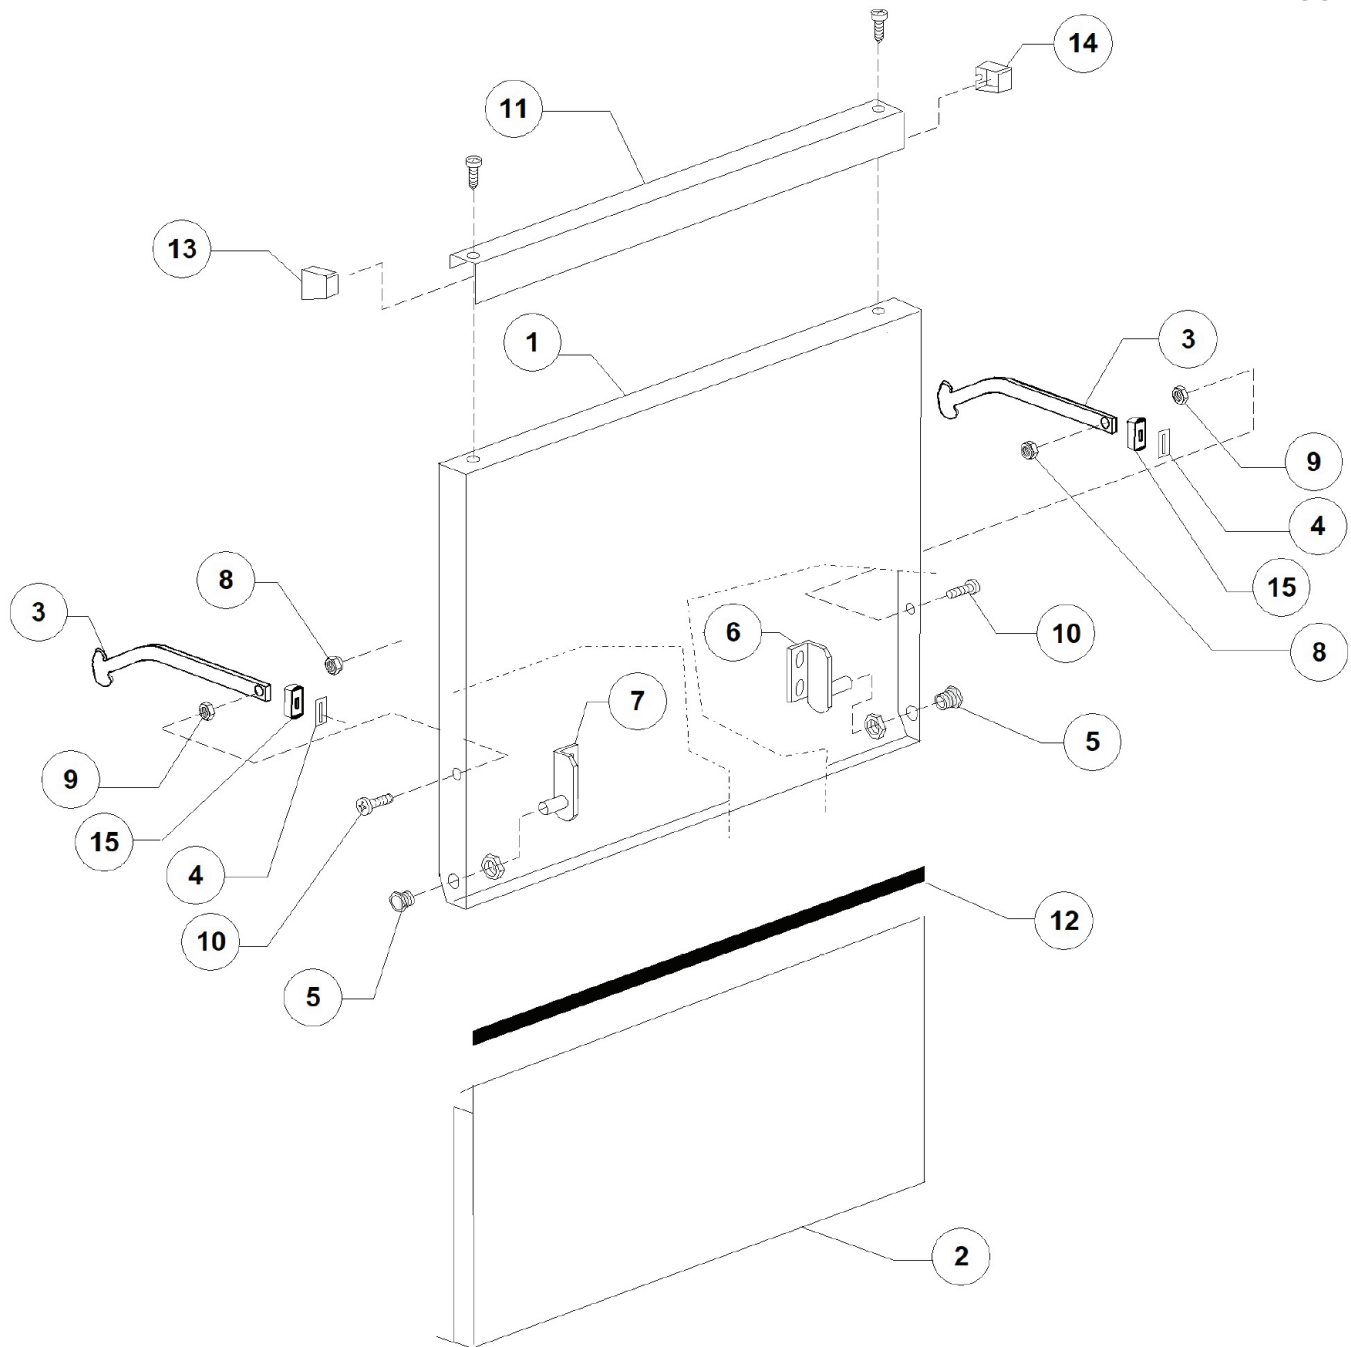

PARTS BREAKDOWN

ITEM	MODEL
49125	CD-IT-50-1

General Body

PARTS BREAKDOWN

ITEM	MODEL
49125	CD-IT-50-1

Door

PARTS BREAKDOWN

ITEM	MODEL
49125	CD-IT-50-1

Control Panel and Switches

PARTS BREAKDOWN

ITEM	MODEL
49125	CD-IT-50-1

Electric Control Components

PARTS BREAKDOWN

ITEM	MODEL
49125	CD-IT-50-1

PARTS BREAKDOWN

ITEM	MODEL
49125	CD-IT-50-1

DVCW Valve

PARTS BREAKDOWN

ITEM	MODEL
49125	CD-IT-50-1

PARTS BREAKDOWN

ITEM	MODEL
49125	CD-IT-50-1

Boiler Group

PARTS BREAKDOWN

ITEM	MODEL
49125	CD-IT-50-1