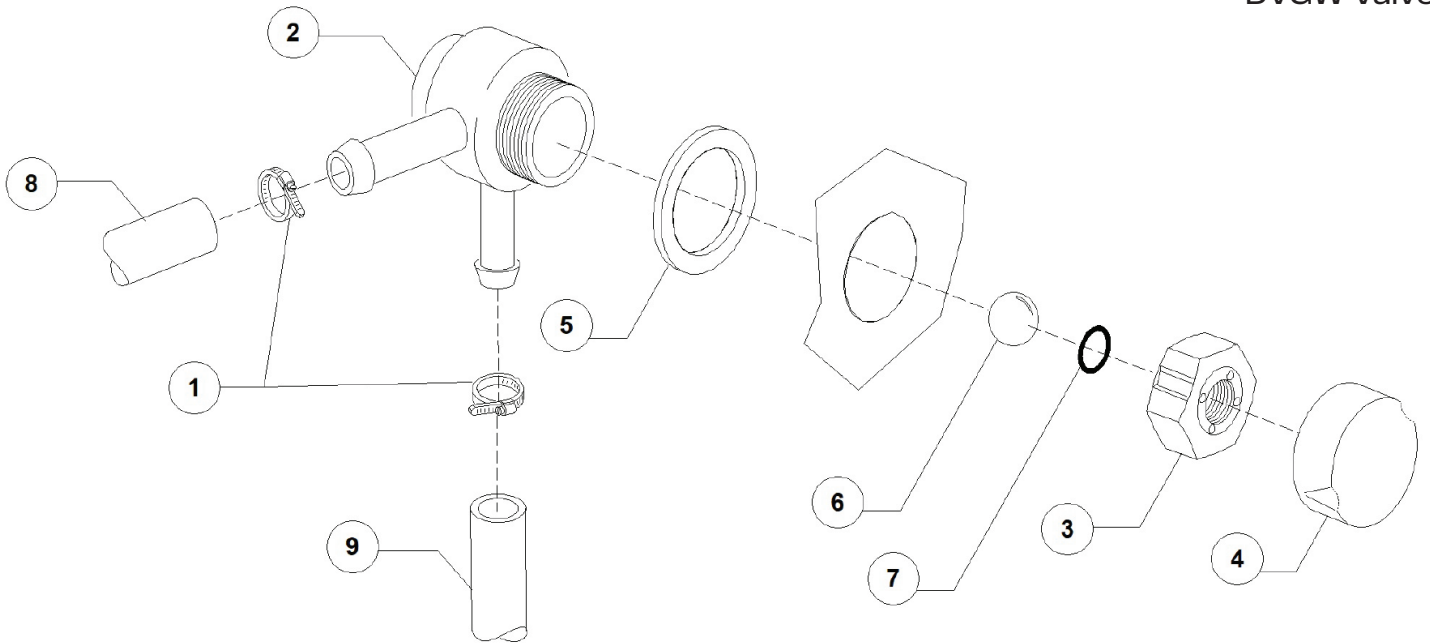

DVCW Valve

PARTS BREAKDOWN

ITEM	MODEL
49125	CD-IT-50-1

PARTS BREAKDOWN

ITEM	MODEL
49125	CD-IT-50-1

Boiler Group

PARTS BREAKDOWN

ITEM	MODEL
49125	CD-IT-50-1