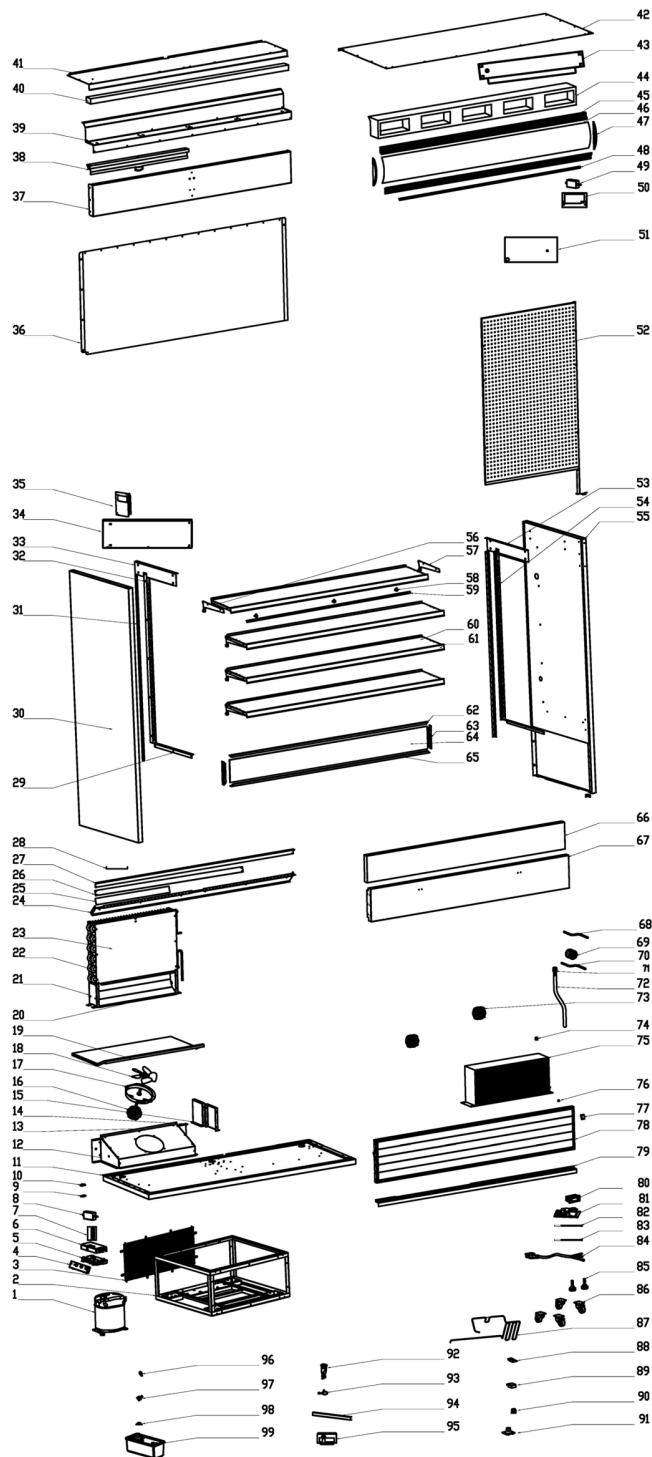

# Parts Breakdown

**Model RS-CN-0530** 43459

# Parts Breakdown

## Model RS-CN-0530 43459

Item No.	Description	Position	Item No.	Description	Position	Item No.	Description	Position
71514	Switch (Green) for 43459	77	60672	Feet for 43459	84	A0889	Water Pipe for 43459	92
AP402	Switch Cover for 43459	78	AL357	Castor for 43459	85	AL376	Circlip for 43459	93
60660	Lower Front Waling for 43459	79	60653	High Pressure Evaporation Tube for 43459	86	60652	High Pressure Evaporation Tube Pressure Plate for 43459	94
AI123	Main Board for 43459	80	79359	Cover of Junction Box for 43459	87	AP403	Switch Display Bracket for 43459	95
67648	Temperature Display for 43459	80	61244	Terminal Box for 43459	88	AL306	Pagoda Water Mouth-Processing for 43459	96
60666	Temperature Probe for 43459	81	60590	PVC Trucking for 43459	89	68398	Copper Connection for 43459	97
A0887	Defrost Probe for 43459	82	60670	PPR Tube Strap for 43459	90	60669	Pressing Plate of Dry Filter for 43459	98
AC057	Power Cord for 43459	83	79304	Pipe for Evaporated Water for 43459	91	60587	Water Receiver for 43459	99