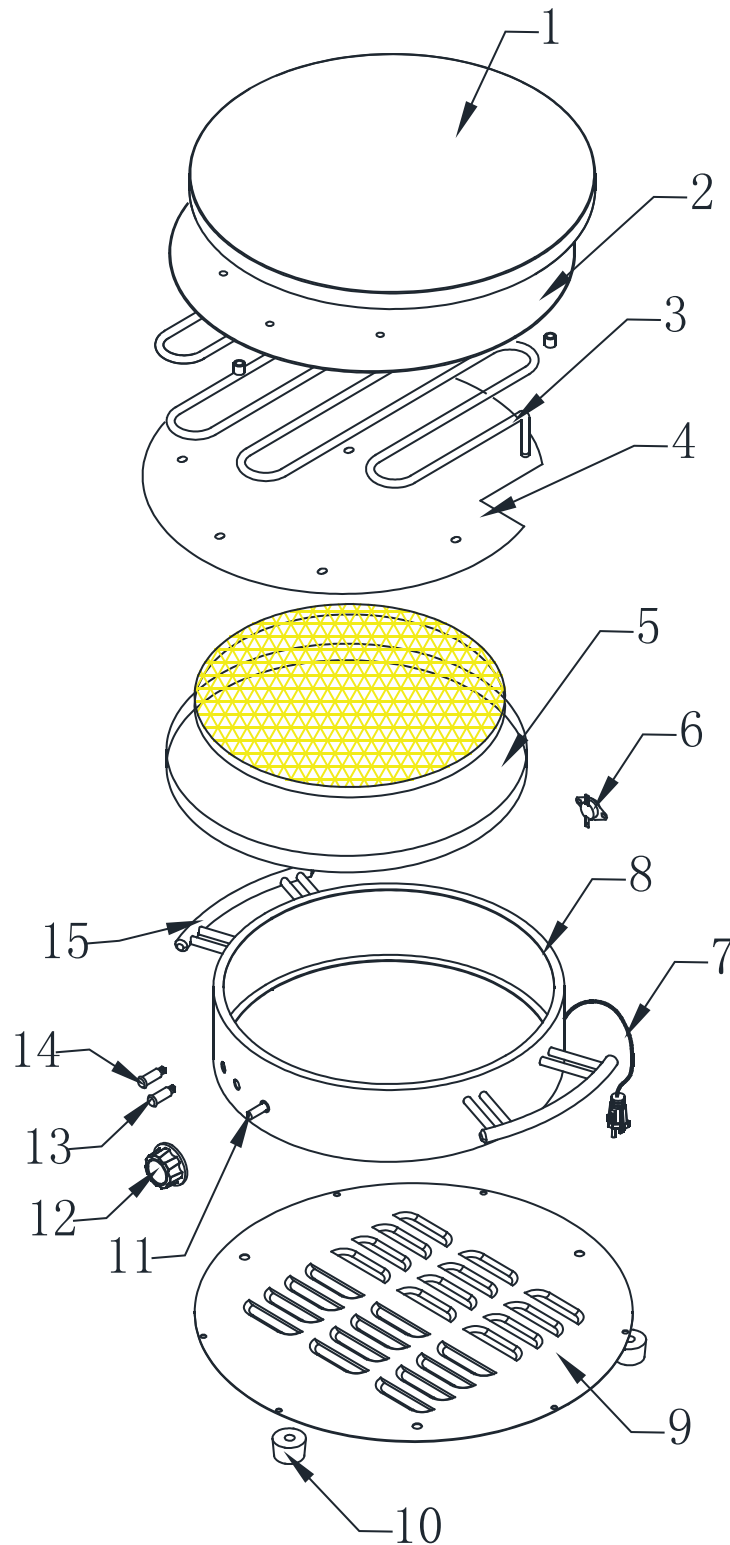

Parts Breakdown

Model CE-CN-0400 27618

Parts Breakdown

Model CE-CN-0400 27618

Item No.	Description	Position	Item No.	Description	Position	Item No.	Description	Position
62926	Iron for 27618	1	62931	Limiting Thermostat for 27618	6	62936	Thermostat for 27618	11
62927	Aluminum Plate for 27618	2	62932	Plug and Lead for 27618	7	62937	Knob for 27618	12
62928	Element for 27618	3	62933	Body for 27618	8	62938	Indicator Light (Green) for 27618	13
62929	Fixing Plate for 27618	4	62934	Cover for 27618	9	62939	Indicator Light (Red) for 27618	14
62930	Insulation Plate for 27618	5	62935	Feet for 27618	10	62940	Handle for 27618	15