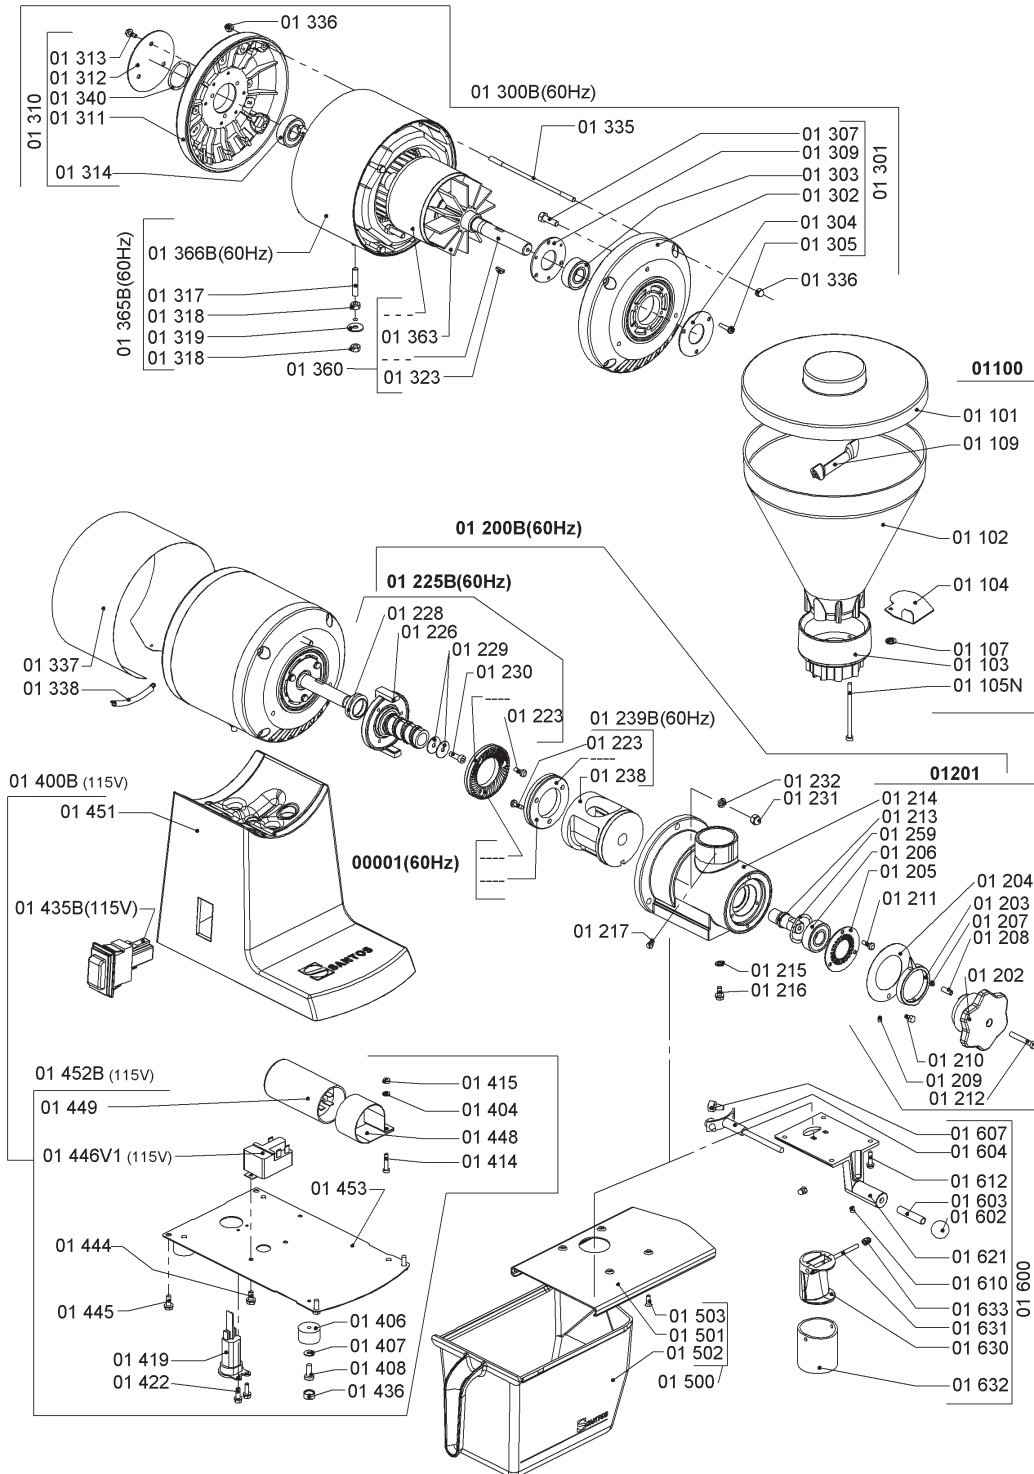

Parts Breakdown

Model Santos 01P 46080

Parts Breakdown

Model Santos 01P 46080

| Item No. | Description | Position | Item No. | Description | Position | Item No. | Description | Position |
|----------|--|----------|----------|--|----------|----------|--|----------|
| 40659 | Set of 2 Grinding Discs (Standard) for 46080 | 00001 | AC598 | Screw CHC 5x15 for 46080 | 01230 | AC647 | Washer AZ 4 ZN for 46080 | 01404 |
| 40662 | Complete Hopper with Obturator for 46080 | 01100 | AC599 | Cap Nut H M6 for 46080 | 01231 | AC648 | Rubber Foot D 25 for 46080 | 01406 |
| 63502 | Lid for 46080 | 01101 | AC600 | Washer Diam 6 for 46080 | 01232 | AC649 | Washer 5x12 for 46080 | 01407 |
| AC566 | Hopper for 46080 | 01102 | AK382 | Grind Core for 46080 | 01238 | AC650 | Screw TCL 5.5x16 ZN for 46080 | 01408 |
| 40663 | Obturator for 46080 | 01103 | AK383 | Complete Grind Core 60Hz for 46080 | 01239B | AC655 | Capacitor Screw for 46080 | 01414 |
| AC567 | Obturator Handle for 46080 | 01104 | AK384 | Ondulated Washer 6202 for 46080 | 01259 | AC656 | Nut H M4 ZN for 46080 | 01415 |
| AK379 | Screw CX 4x70 Zn for 46080 | 01105N | AC617 | Complete Motor Single Phase 110V 60Hz for 46080 | 01300B | AC659 | Power Cord with USA Plug for 46080 | 01419 |
| AC570 | Belleville Washer 5x12 for 46080 | 01107 | AC618 | Complete Front Flange (Brown) for 46080 | 01301 | AC660 | Screw H 4.2x12.7 ZN for 46080 | 01422 |
| AC571 | Safety Bar for 46080 | 01109 | AC619 | Front Flange Only (Brown) for 46080 | 01302 | AC661 | Special On-Off Multifunctions Switch 230V 8A115V for 46080 | 01435B |
| AK380 | Complete Grind Housing 60Hz for 46080 | 01200B | AC620 | Bearing 6202 for 46080 | 01303 | AC662 | Cap D12.2x6.2 Black for 46080 | 01436 |
| AC573 | Grind Housing with Adjusting Button for 46080 | 01201 | AC621 | Bearing Washer (Thin) for 46080 | 01304 | AK385 | Screw H 5x10 Zn for 46080 | 01444 |
| AC574 | Adjusting Button for 46080 | 01202 | AC622 | Screw M4x16 for 46080 | 01305 | AC667 | Screw H M5x12 ZN Autotar for 46080 | 01445 |
| AC575 | Index for 46080 | 01203 | AC623 | Screw H M6x20 ZN for 46080 | 01307 | AK386 | Starting Relay 100-120V 50/60Hz for 46080 | 01446V1 |
| AC576 | Graduated Round Plate for 46080 | 01204 | AC624 | Bearing Washer (Thick) for 46080 | 01309 | AC669 | Capacitor Ring D46 for 46080 | 01448 |
| AC577 | Bearing Washer for 46080 | 01205 | AC625 | Complete Rear Flange for 46080 | 01310 | AK387 | Capacitor 75 µF Diam 46 for 46080 | 01449 |
| AC578 | Bearing 6202 for 46080 | 01206 | AC626 | Rear Flange Only Brown for 46080 | 01311 | AC670 | Painted Base for 46080 | 01451 |
| AC579 | Steel Ball D 6 for 46080 | 01207 | AC627 | Chromed Bearing Washer for 46080 | 01312 | AC671 | Complete Bottom Plate 115V for 46080 | 01452B |
| AC580 | Adjusting Button Spring for 46080 | 01208 | AC628 | Screw H 4x10 for 46080 | 01313 | AC672 | Bottom Plate for 46080 | 01453 |
| AC581 | Screw HC M4x8 for 46080 | 01209 | AC629 | Bearing 6202 for 46080 | 01314 | AC683 | Complete Drawer with Sustainer+Screws for 46080 | 01500 |
| AC582 | Screw H 4x8 ZN for 46080 | 01210 | AC632 | Screw 6x35 for 46080 | 01317 | AC684 | Drawer Sustainer Only for 46080 | 01501 |
| AC583 | Screw H 4x8 ZN for 46080 | 01211 | AC633 | Nut H M6 ZN for 46080 | 01318 | 40667 | Grater Drawer for 46080 | 01502 |
| AC584 | Screw CB M5x35 ZN for 46080 | 01212 | AC634 | Washer 6x18x1 for 46080 | 01319 | AC685 | Screw TF M4x10 ZN for 46080 | 01503 |
| AC585 | Grind Adjustment Screw for 46080 | 01213 | AC635 | Pin 3x5 for 46080 | 01323 | AC686 | Complete Bag Holder for 46080 | 01600 |
| AC586 | Grind Housing for 46080 | 01214 | AC636 | Assembling Threaded Rod M5x134 for 46080 | 01335 | AC688 | Bakelite Ball for 46080 | 01602 |
| AC587 | Washer AZ 5 for 46080 | 01215 | AC637 | Cap Nut H M5 for 46080 | 01336 | AC689 | Bag Holder Spring for 46080 | 01603 |
| AC588 | Screw H 5x10 ZN for 46080 | 01216 | AC638 | Stainless Steel Motor Protector for 46080 | 01337 | AC690 | Complete Bag Holder Axle for 46080 | 01604 |
| AC589 | Screw CB M4x10 ZN for 46080 | 01217 | AC639 | Motor Protector Spring for 46080 | 01338 | AC691 | Rubber Buffer D12 H 7.5 for 46080 | 01607 |
| AC593 | Screw M4x10 for 46080 | 01223 | AC640 | Ondulated Washer 6202 for 46080 | 01340 | AC693 | Screw FZ M3x6 for 46080 | 01610 |
| AK381 | Complete Feeding Screw (Pepper) 60Hz for 46080 | 01225B | AC641 | Complete Rotor with Shaft - Single Phase and Pin for 46080 | 01360 | AK388 | Bag Holder Sole for 46080 | 01621 |
| AC595 | Feeding Screw for 46080 | 01226 | AC642 | Complete Stator (Winding) 110V 60Hz for 46080 | 01365B | AK389 | Pepper Output for 46080 | 01630 |
| AC596 | V Ring Gasket V20 for 46080 | 01228 | AC643 | Stator Only Single Phase 110V 60Hz for 46080 | 01366B | AK390 | Outlet Chute Axle for 46080 | 01631 |
| AC597 | Washer 5x20 for 46080 | 01229 | AC644 | Complete Base - 1 Phase 110-120V 60 Hz for 46080 | 01400B | AK391 | Bag Holder Tube (Polished) for 46080 | 01632 |