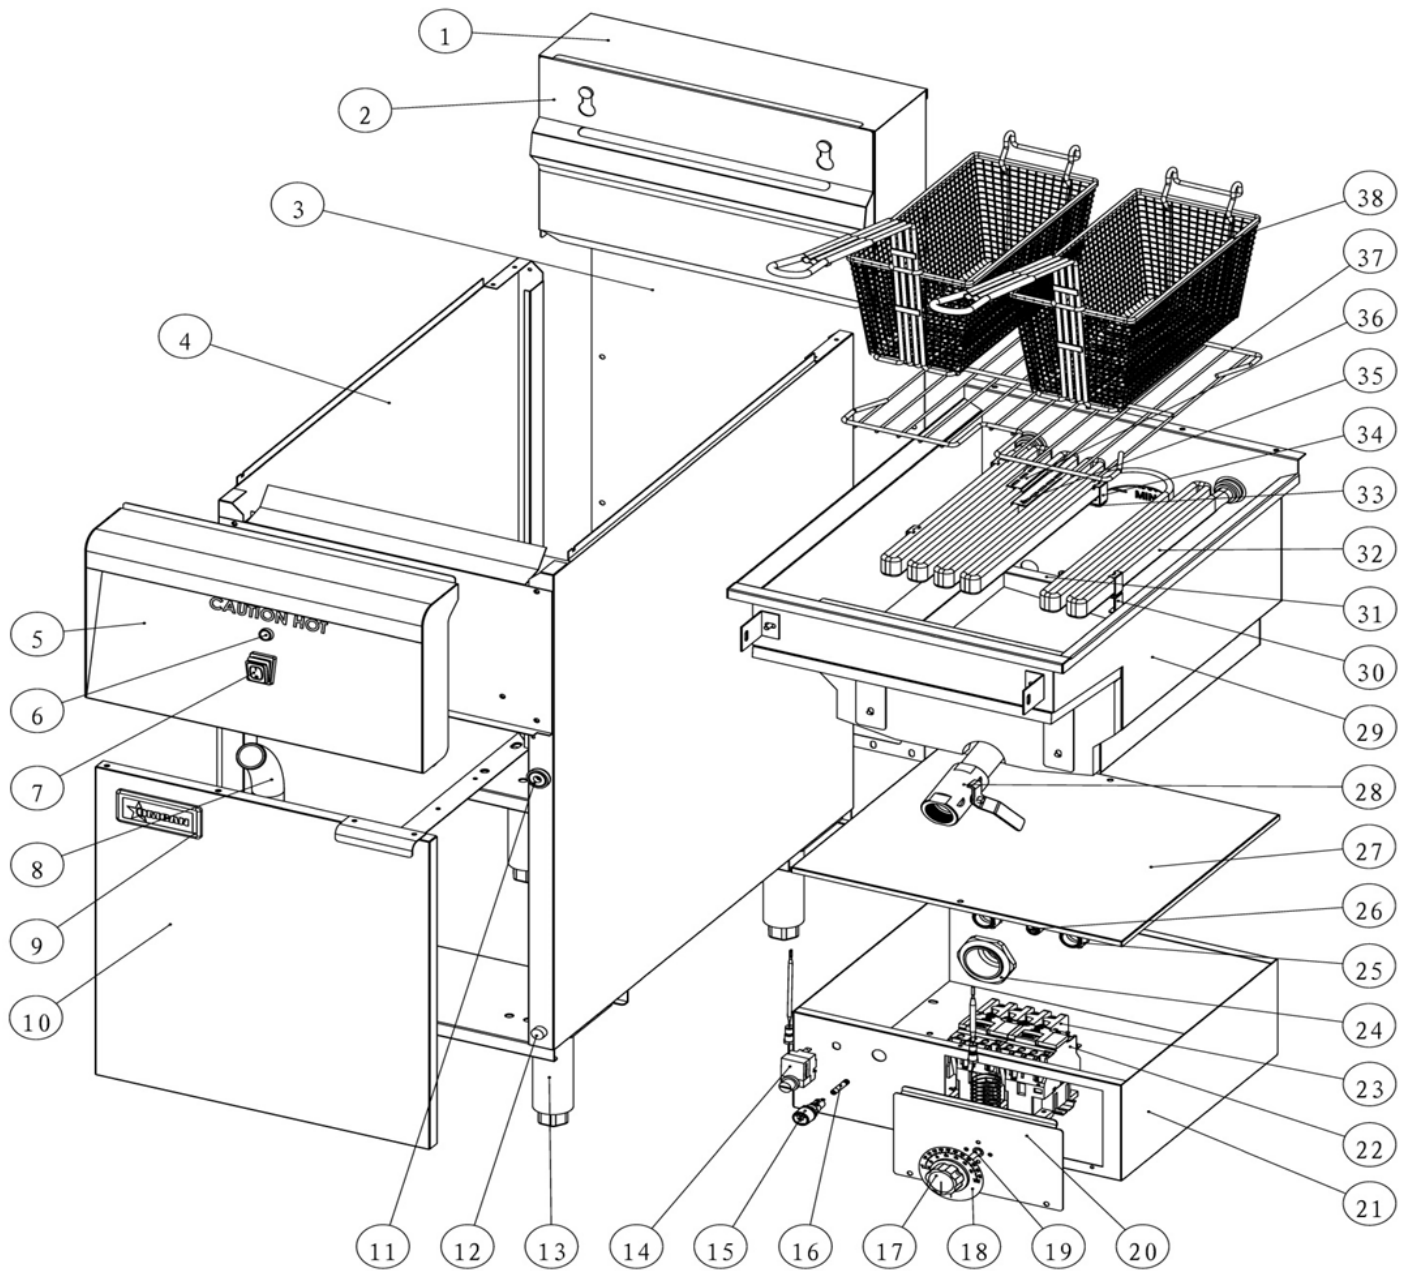

# Parts Breakdown

Model CE-CN-0040 44591

# Parts Breakdown

## Model CE-CN-0040 44591

Item No.	Description	Position	Item No.	Description	Position	Item No.	Description	Position
AD706	Rear Coaming Assembly for 44591	1	AD719	Temperature Limiter for 44591	14	AD732	Electrical Box Cover Plate for 44591	27
AD707	Basket Hanger for 44591	2	AD720	Fuse Base for 44591	15	AD733	Drain Valve for 44591	28
AD708	Back Plate for 44591	3	AD721	Fuse for 44591	16	AD734	Oil Tank Assembly for 44591	29
AD709	Frame Assembly for 44591	4	AD722	Control Knob for 44591	17	AD735	Heater Supporting Plate for 44591	30
AD710	Front Decoration Plate for 44591	5	AD723	Dial Plate for 44591	18	AD736	Heater Connecting Plate B for 44591	31
AD711	Working Indicator for 44591	6	AD724	Thermostat for 44591	19	AD737	Heating Element for 44591	32
AD712	Power Switch for 44591	7	AD725	Thermostat Mounting Plate for 44591	20	AD738	Heater Connecting Plate A for 44591	33
AD713	Oil Drain Extension Pipe for 44591	8	AD726	Electrical Box for 44591	21	AD739	Heater Fixation Plate for 44591	34
AD714	Omcan Logo for 44591	9	AD727	AC Contactor for 44591	22	AD740	Hi-Limit Sensor Fixation Plate for 44591	35
AD715	Door Assembly for 44591	10	AD728	Terminal Block for 44591	23	AC986	Temperature Sensor Fixation Plate for 44591	36
AD716	Door Magnet for 44591	11	AD729	Power Cord Bracket for 44591	24	AC987	Basket Mesh for 44591	37
AD717	Door Column for 44591	12	AD730	Connector for 44591	25	AC988	Basket for 44591	38
AD718	Adjustable Leg for 44591	13	AD731	Power Cord Sheath for 44591	26			