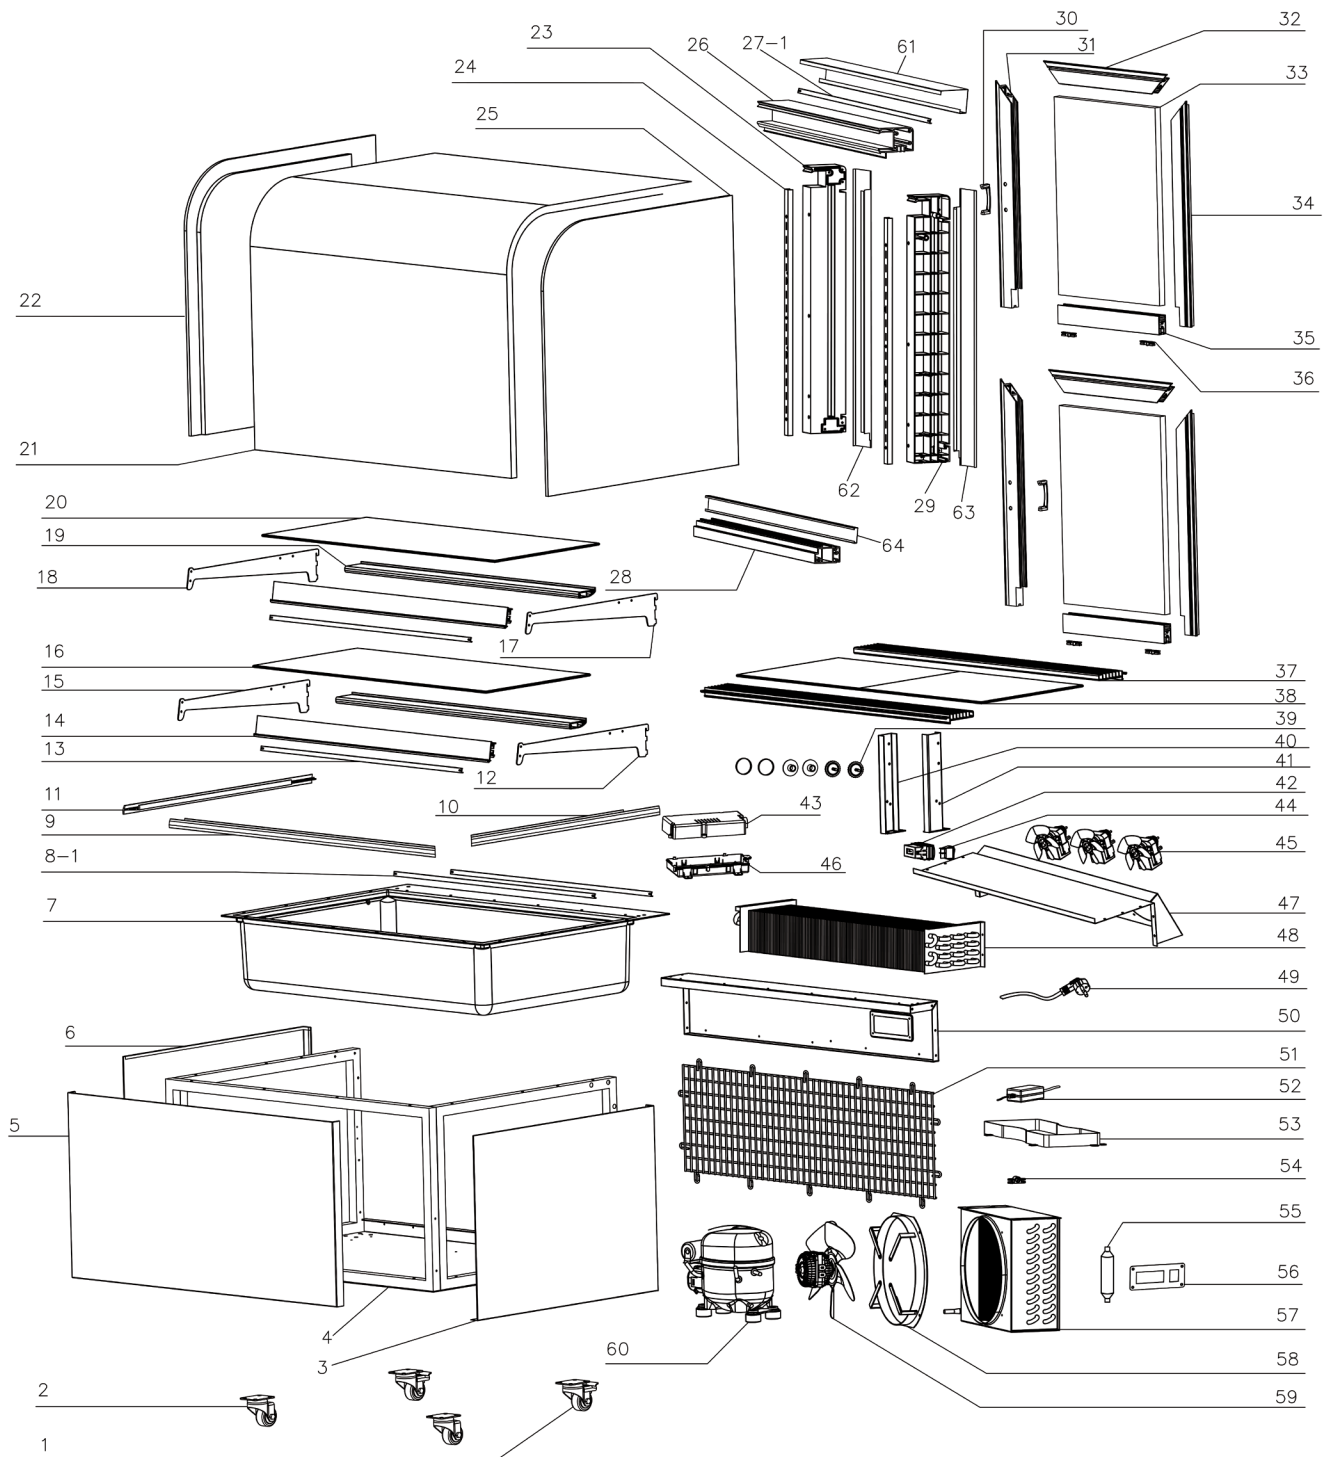

Parts Breakdown

Model RS-CN-0270 39539

Parts Breakdown

Model RS-CN-0270 39539

Item No.	Description	Position	Item No.	Description	Position	Item No.	Description	Position
71042	Rear Swivel Caster with Brake for 39539	1	71164	Left Pole Cover for 39539	23	71081	Evaporator Motor for 39539	45
79763	Swivel Front Castor without Brake for 39539	2	71153	Shelf Holder for 39539	24	71082	Thermostat Base for 39539	46
68165	Base for 39539	3	71062	Right Side Glass for 39539	25	68197	Evaporator Cover for 39539	47
68225	Right Cover for 39539	4	64746	Top Frame for 39539	26	71084	Evaporator for 39539	48
AG707	Front Cover for 39539	5	68204	Top LED for 39539	27-1	68198	Power Cord for 39539	49
68226	Left Cover for 39539	6	71064	Bottom Frame for 39539	28	71086	Rear Frame for 39539	50
71046	Evaporator Insulation for 39539	7	71065	Right Pole for 39539	29	71087	Back Grill for 39539	51
68168	Bottom LED for 39539	8-1	71110	Door Handle for 39539	30	AG710	4 LED Driver for 39539	52
71047	Front Glass Fixer for 39539	9	AF488	Left Doorframe for 39539	31	71089	Water Tray for 39539	53
71048	Right Glass Fixer for 39539	10	71068	Top Upper Door Frame for 39539	32	71133	Power Cord Fixer for 39539	54
71049	Left Glass Fixer for 39539	11	71069	Door Glass for 39539	33	71083	Dryer Filter for 39539	55
41966	Shelf Bracket-Bottom Right for 39539	12	71113	Right Door Frame for 39539	34	77434	Control Panel for 39539	56
68176	Middle LED for 39539	13-1	71071	Bottom Door Frame for 39539	35	71135	Condenser for 39539	57
AF486	Metal Price Tags for 39539	14	71114	Door Glide Wheel for 39539	36	71136	Fan Bracket for 39539	58
71152	Bottom Shelf Left Bracket for 39539	15	71073	Air In/Outlet for 39539	37	71137	Condenser Motor for 39539	59
AG708	Bottom Glass Shelf for 39539	16	71074	Bottom Black Glass Frame for 39539	38	68199	Compressor for 39539	60
71051	Right Top Shelf Holder for 39539	17	71121	Screw Cover for 39539	39	AF490	Top Back Frame for 39539	61
41612	Shelf Bracket-Top Left for 39539	18	71171	Left Pole Fixer for 39539	40	AF491	Left Back Frame for 39539	62
AF487	Metal Shelf Support for 39539	19	71077	Right Pole Fixer for 39539	41	AF492	Right Back Frame for 39539	63
AG709	Top Glass Shelf for 39539	20	71123	Digital Control for 39539	42	AF493	Bottom Back Frame for 39539	64
64745	Arc Glass for 39539	21	71079	Thermostat Lid for 39539	43			
71103	Left Side Glass for 39539	22	71080	Switch for 39539	44			