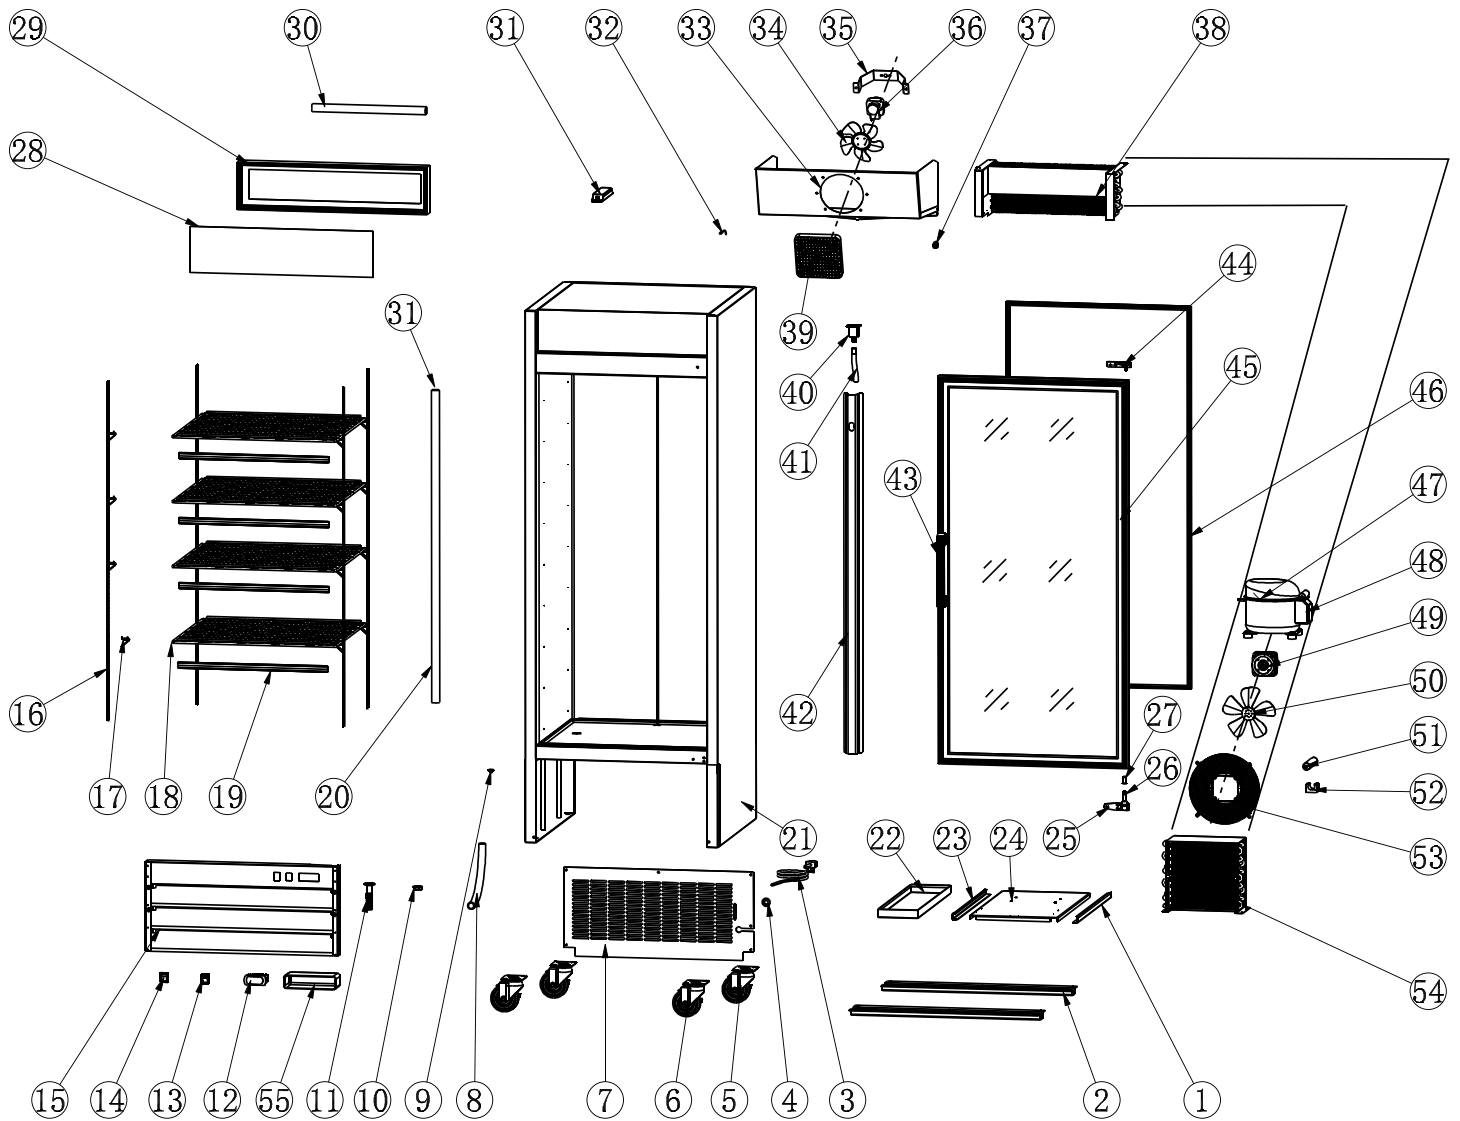

Parts Breakdown

Model RE-CN-0023E-HC 59036

Parts Breakdown

Model RE-CN-0023E-HC 59036

| Item No. | Description | Position | Item No. | Description | Position | Item No. | Description | Position |
|----------|---|----------|----------|--|----------|----------|--|----------|
| AB953 | Right Track for Installation Board for 59036 | 1 | AA748 | Shelf Tag for 59036 | 19 | AA863 | Fixer for Probe for 59036 | 37 |
| AB954 | Castor Supporter for 59036 | 2 | AA722 | LED Light for 59036 | 20 | AA759 | Evaporator for 59036 | 38 |
| AA135 | Power Cord for 59036 | 3 | AB959 | Outer Drain Pan for 59036 | 22 | AB077 | Condenser Fan Cover for 59036 | 39 |
| AA703 | Power Cord Cover for 59036 | 4 | AB960 | Left Track for Installation Board for 59036 | 23 | AA712 | Inner Drain Tube Connector for 59036 | 40 |
| AA743 | 4" Caster without Brake for 59036 | 5 | AB961 | Compressor Unit Installation Board for 59036 | 24 | AA528 | Inner Drain Pipe for 59036 | 41 |
| AA584 | Caster with Break for 59036 | 6 | AA713 | Hinge for 59036 | 25 | AI826 | Air Pipe Protection Board for 59036 | 42 |
| AB955 | Back Grill for 59036 | 7 | AA714 | Hinge Axis for 59036 | 26 | AA695 | Glass Door Handle for 59036 | 43 |
| AA216 | Drain Tube for 59036 | 8 | AA715 | Axis Cover for 59036 | 27 | AB966 | Hinge for 59036 | 44 |
| AA687 | Drain Pipe Cover for 59036 | 9 | AA753 | Light Box Plate for 59036 | 28 | AA761 | Glass Door for 59036 | 45 |
| AA686 | Plastic Drain Pipe with Fixer for 59036 | 10, 11 | AA754 | Light Box Frame for 59036 | 29 | AA762 | Gasket for 59036 | 46 |
| 27185 | Carel Temperature Controller PYGX1Z0501 for 59036 | 12 | AA721 | LED in Light Box for 59036 | 30 | AF088 | Compressor for 59036 | 47 |
| AA362 | LED Light Switch for 59036 | 13 | AA711 | LED Power Supply for 59036 | 31 | AI321 | Condenser Fan Motor for 59036 | 49 |
| AA124 | Power Switch for 59036 | 14 | AI382 | Temperature Probe for 59036 | 32 | AB594 | Filter D25x160-B for 59036 | 51 |
| AB956 | Front Grill for 59036 | 15 | AI825 | Evaporator Cover for 59036 | 33 | AB595 | Filter Fixer for 59036 | 52 |
| AB957 | K Strip for 59036 | 16 | AA764 | Condenser/Evaporator Fan Motor Blade for 59036 | 34, 50 | AA249 | Condenser Fan Motor Cover for 59036 | 53 |
| 26884 | K Clip for 59036 | 17 | AI381 | Evaporator Installation Bracket for 59036 | 35 | AA250 | Condenser for 59036 | 54 |
| AA747 | Shelf for 59036 | 18 | AF825 | Evaporator Fan Motor for 59036 | 36 | AA214 | Thermostat Water Proof Cover for 59036 | 55 |