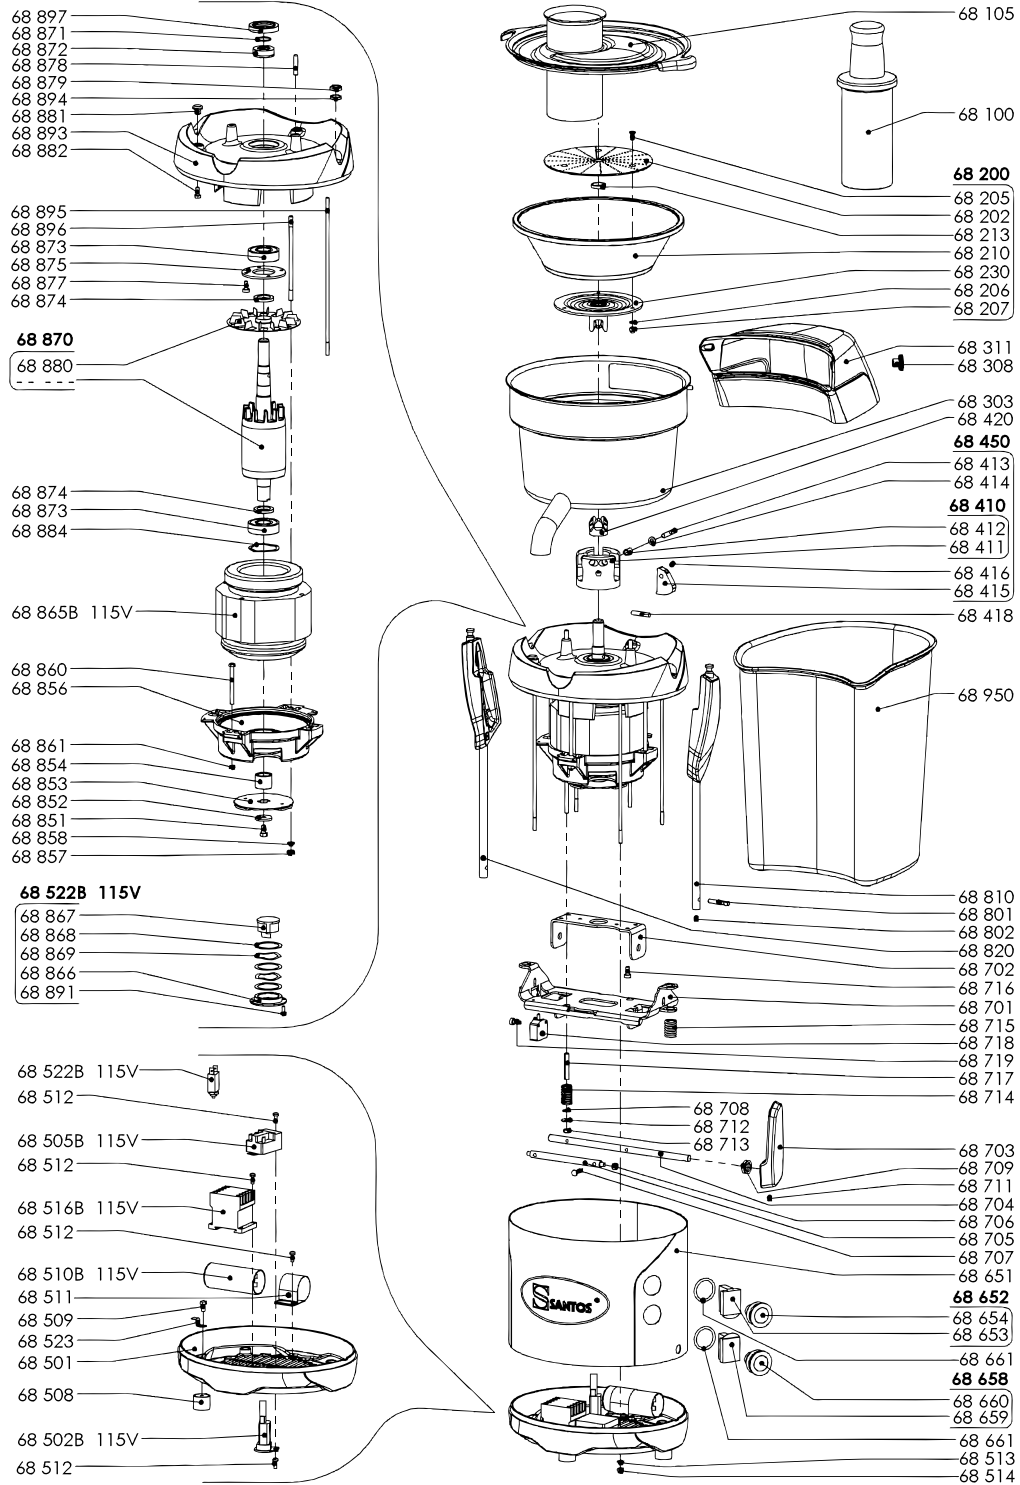

Parts Breakdown

Model Santos 68 39684

Parts Breakdown

Model Santos 68 39684

Item No.	Description	Position	Item No.	Description	Position	Item No.	Description	Position
40924	Fruit Pusher for 39684	68100	73740	Thermal Protector (110V) for 39684	68522B	73513	Break Disc for 39684	68853
73456	Top Cover for 39684	68105	73482	Wire Clip for 39684	68523	73514	Rear Bearing Spacer for 39684	68854
40925	Complete Basket Standard with Blade for 39684	68200	73483	Stainless Steel Body for 39684	68651	73515	Rear Flange Only for 39684	68856
40926	Blade (Disc) Only for 39684	68202	73484	Complete Start Button for 39684	68652	73516	Nut H M6 ZN for 39684	68857
73457	Screw F90 M5x12 Stainless Steel for 39684	68205	73485	Start Block for 39684	68653	73517	Washer AZ 6 for 39684	68858
73458	Washer Grower W5 for 39684	68206	40932	Start Button for 39684	68654	73518	Brake Screw for 39684	68860
73459	Cap Nut H M5 for 39684	68207	73486	Complete Stop Button for 39684	68658	73519	Nut for 39684	68861
40927	Basket (Strainer) Only Standard for 39684	68210	73487	Stop Block for 39684	68659	73741	Stator Only 100-120V 50/60Hz for 39684	68865B
73460	Basket Base Seal for 39684	68213	40933	Stop Button for 39684	68660	73521	Thermal Protector Holder for 39684	68866
73461	Basket Base for 39684	68230	73488	O Ring for 39684	68661	73522	Thermostat de Securite Equipe for 39684	68867
73462	Bowl for 39684	68303	73489	Brake Sheet for 39684	68701	73523	Washer for 39684	68868
73463	Nut M6 Stainless Steel for 39684	68308	73490	Safety Cage for 39684	68702	73524	Crinkle Washer for 39684	68869
73464	Removable Chute for 39684	68311	73491	Aluminum Locking Handle for 39684	68703	73525	Rotor + Shaft + Fan for 39684	68870
AC366	Set + Ring for 39684	68410	73492	Safety Axle for 39684	68704	73526	O Ring 19x1.5 for 39684	68871
73465	Shifting Head for 39684	68411	73493	Safety Ring Holder for 39684	68705	73527	Seal Ring for 39684	68872
73466	Bronze Bushing for 39684	68412	73494	Safety Ring 6x9x6 for 39684	68706	40934	Bearing 6204 for 39684	68873
73467	Lever Axle for 39684	68413	73495	Screw CHC M5x20 ZN for 39684	68707	73528	Bearing Washer for 39684	68874
73468	Washer PA 6.4x12x1.6 for 39684	68414	73496	Flat Ring 5x12x1 ZN for 39684	68708	73529	Bearing Plate for 39684	68875
73469	Lever for 39684	68415	73497	V Ring Gasket V16 A for 39684	68709	73530	Screw M5x12 ZN Auto for 39684	68877
73470	Screw HC M6x8 Stainless Steel for 39684	68416	73498	Screw HC M6x8 for 39684	68711	73531	Seal for 39684	68878
73471	Pin 6x30 for 39684	68418	73499	Stainless Steel Washer for 39684	68712	73532	Gasket 12x18x5 for 39684	68879
73472	Shaft Nut for 39684	68420	73500	Stainless Steel Nut H M5 for 39684	68713	73533	Fan for 39684	68880
73473	Shifter Head Assembly for 39684	68450	73501	Rod Spring for 39684	68714	73534	Bowl Sustainer for 39684	68881
73474	Painted Base for 39684	68501	73502	Safety Spring for 39684	68715	73535	Screw H M5x12 ZN for 39684	68882
73736	Power Cord with USA Plug for 39684	68502B	73503	Screw H M5x12 ZN Autotar for 39684	68716	73536	Ondulated Washer for 39684	68884
73737	Starting Relay 110V for 39684	68505B	73504	Spacer 5x40 ZN for 39684	68717	73537	Screw 4x10 for 39684	68891
73476	Foot for 39684	68508	73505	Safety Switch for 39684	68718	73538	Top Flange for 39684	68893
73477	Screw H M5x12 ZN for 39684	68509	73506	Screw CB M5x12 Auto for 39684	68719	73539	Upper Bearing Ring for 39684	68894
73738	Capacitor 180 µF 100-120V 50/60 Hz for 39684	68510B	73507	Anti Rotation Safety Axle for 39684	68801	73540	Column Locking Rod for 39684	68895
73478	Capacitor Ring for 39684	68511	73508	Screw HC M6x8 for 39684	68802	73541	Motor Locking Rod for 39684	68896
73479	Screw CXS M4x12 Auto for 39684	68512	73509	Left Locking Arm for 39684	68810	73542	Gasket for 39684	68897
73480	Washer AZ 5 Stainless Steel for 39684	68513	73510	Right Locking Arm for 39684	68820	40935	Pulp Container for 39684	68950
73481	Cap Nut H M5 for 39684	68514	73511	Screw H M6x12 ZN for 39684	68851			
73739	Contacto 100-120V 50/60 Hz for 39684	68516B	73512	Breaking Disc Washer for 39684	68852			