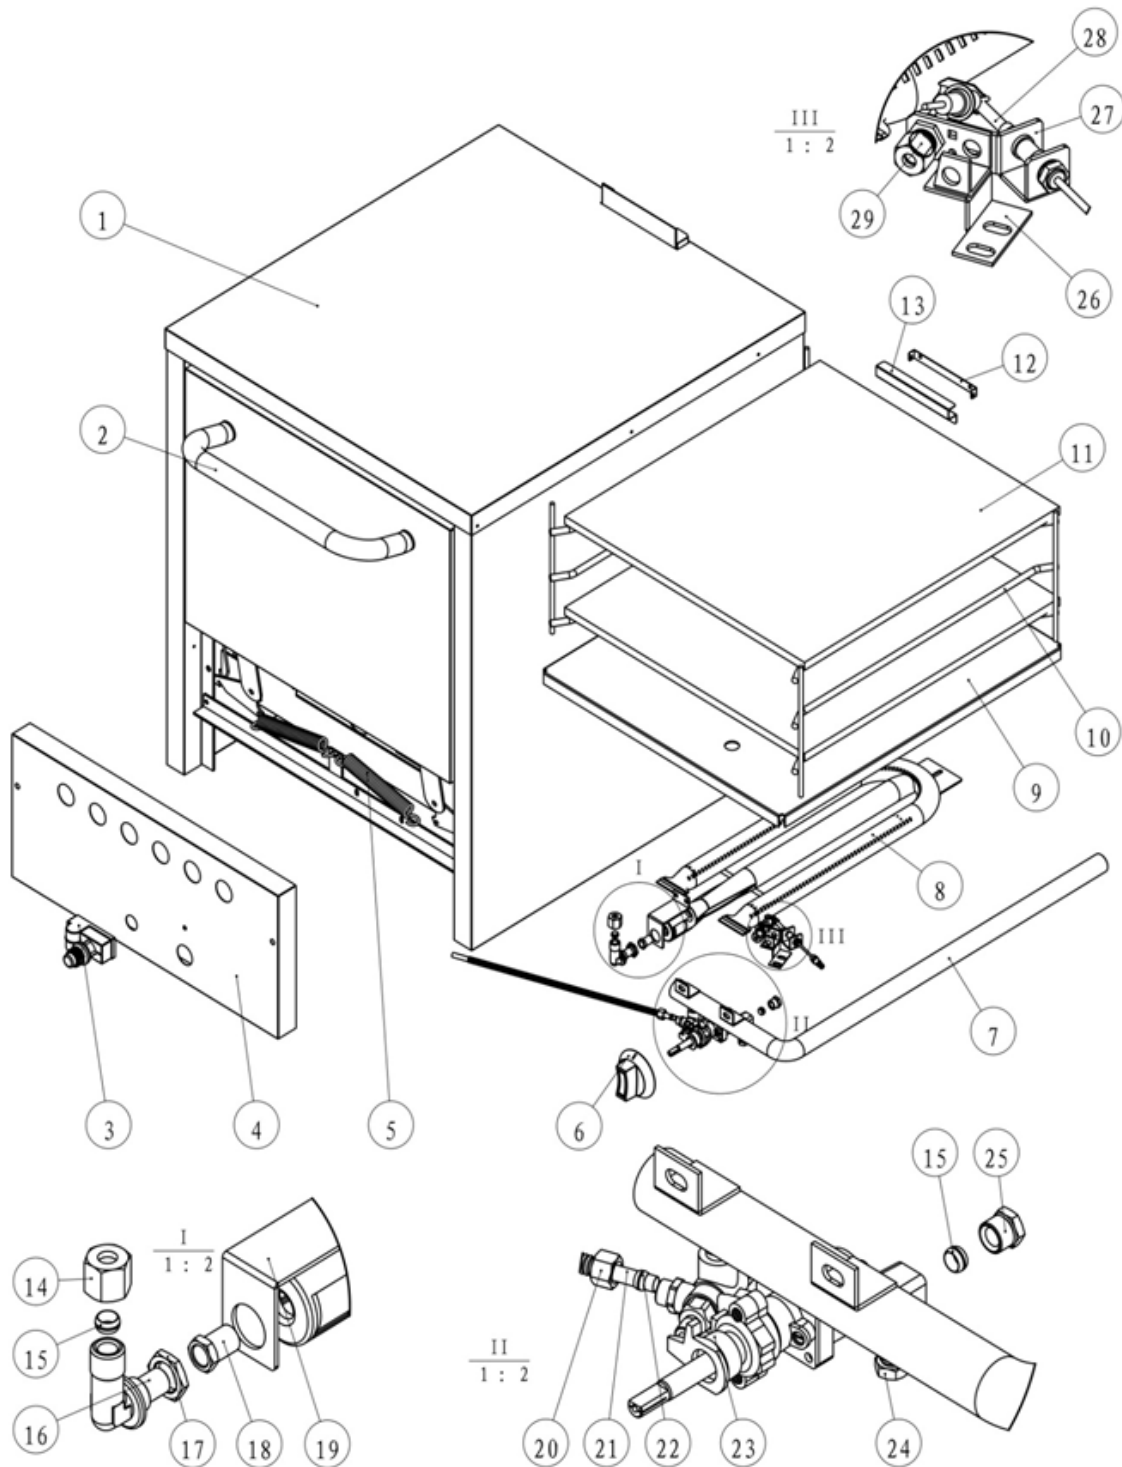

Parts Breakdown

Model PE-CN-36P26 48081

Parts Breakdown

Model PE-CN-36P26 48081

Item No.	Description	Position	Item No.	Description	Position	Item No.	Description	Position
AP798	Body Assembly for 48081	1	AP802	Baking Stone (2) and Supporting Rack Set for 48081	11	AP793	Pilot Gas Inlet Pipe for 48081	21
AP799	Door Handle for 48081	2	AP787	Sensor Fixation Plate for 48081	12	AP794	Clamp for 48081	22
AP779	Igniter for 48081	3	AP788	Sensor Cover Plate for 48081	13	66209	Thermostat Valve for 48081	23
AP800	Front Control Panel for 48081	4	AP789	Screw for 48081	14	AJ605	Test Plug for 48081	24
AP781	Spring for 48081	5	AL124	Compression Ring for 48081	15	AP795	Screw for 48081	25
AJ601	Top Burner Knob for 48081	6	AP790	Nozzle Connecting Elbow for 48081	16	AP796	Pilot Bracket Fixation Plate for 48081	26
AP782	Gas Inlet Pipe for 48081	7	AJ596	Flat Nut for 48081	17	AP797	Thermocouple Bracket for 48081	27
AP783	Burner for 48081	8	AJ595	Oven Nozzle for 48081	18	66217	Thermocouple for 48081	28
AP801	Chamber Bottom Plate for 48081	9	AP791	Nozzle Bracket for 48081	19	66201	Oven Pilot (NG) for 48081	29
AP785	Oven Side Rack for 48081	10	AP792	Screw for 48081	20			