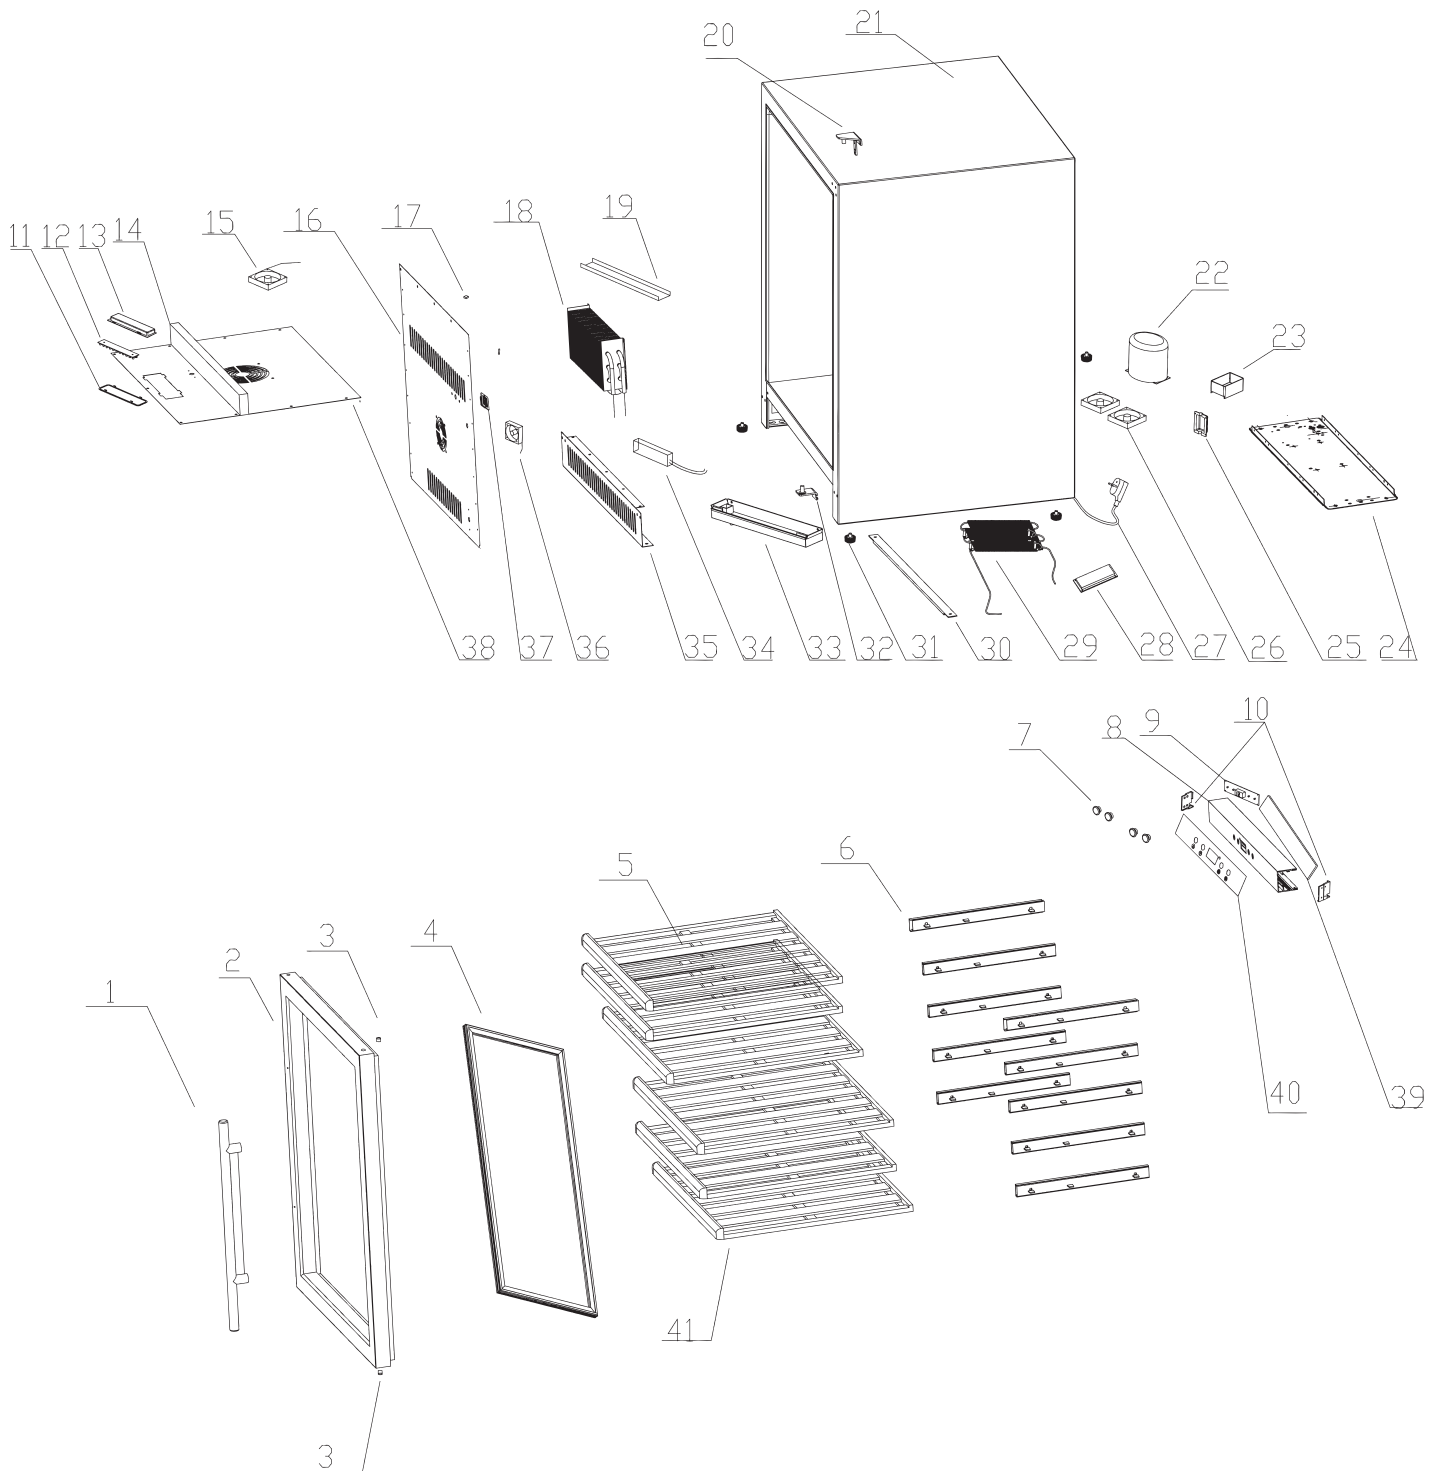

# Parts Breakdown

**Model WC-CN-0051-S** 45261

# Parts Breakdown

## Model WC-CN-0051-S 45261

Item No.	Description	Position	Item No.	Description	Position	Item No.	Description	Position
79714	Handle Stainless Steel for 45261	1	AM681	LED Light for 45261	12	79694	Power Supply Cord for 45261	27
79715	Door Assemble Stainless Steel Door for 45261	2	79703	Sealing (Froming) for 45261	14	79689	Electric Board for 45261	28
79712	Shaft Sleeve for 45261	3	79728	Fan-1 for 45261	15	79742	Condenser for 45261	29
79717	Door Gasket (Stainless Steel Door) for 45261	4	AM682	Back Ventilation Board for 45261	16	79743	Bottom Reinforcing Bar for 45261	30
79718	Upper Wood Shelf for 45261	5	79730	Up-Sensor for 45261	17	AM675	Foot for 45261	31
AM678	Down Wood Shelf for 45261	5	79731	Evaporator for 45261	18	79745	Down Hinger+Front Foot for 45261	32
AM680	Sliding Trace-Left for 45261	6	79732	Sealing PVC for 45261	19	79711	Watershed Plate for 45261	33
AM679	Sliding Trace-Right for 45261	6	AM672	Upper Hinger for 45261	20	79748	Front Grill - Stainless Steel for 45261	35
79719	Sliding Trace-Left for 45261	6	79734	Casing for 45261	21	79700	Sensor Cap for 45261	37
AM670	Sliding Trace-Right for 45261	6	79735	Compressor for 45261	22	79752	Top Ventilation Board for 45261	38
79674	Control Box for 45261	8	AM673	Water Tray for 45261	23	79710	Control Panel Sticker-Silver for 45261	40
79675	Display PCB for 45261	9	79737	Compressor Support Plate for 45261	24	79759	Bottom Wood Shelf for 45261	41
79676	Electric Box Support Left for 45261	10	79692	Hidden Line Box for 45261	25	79760	Carton for 45261	42
68729	Right Support Frame of Upper Electric Box for 45261	10	AM674	8025 Fan-2 for 45261	26			