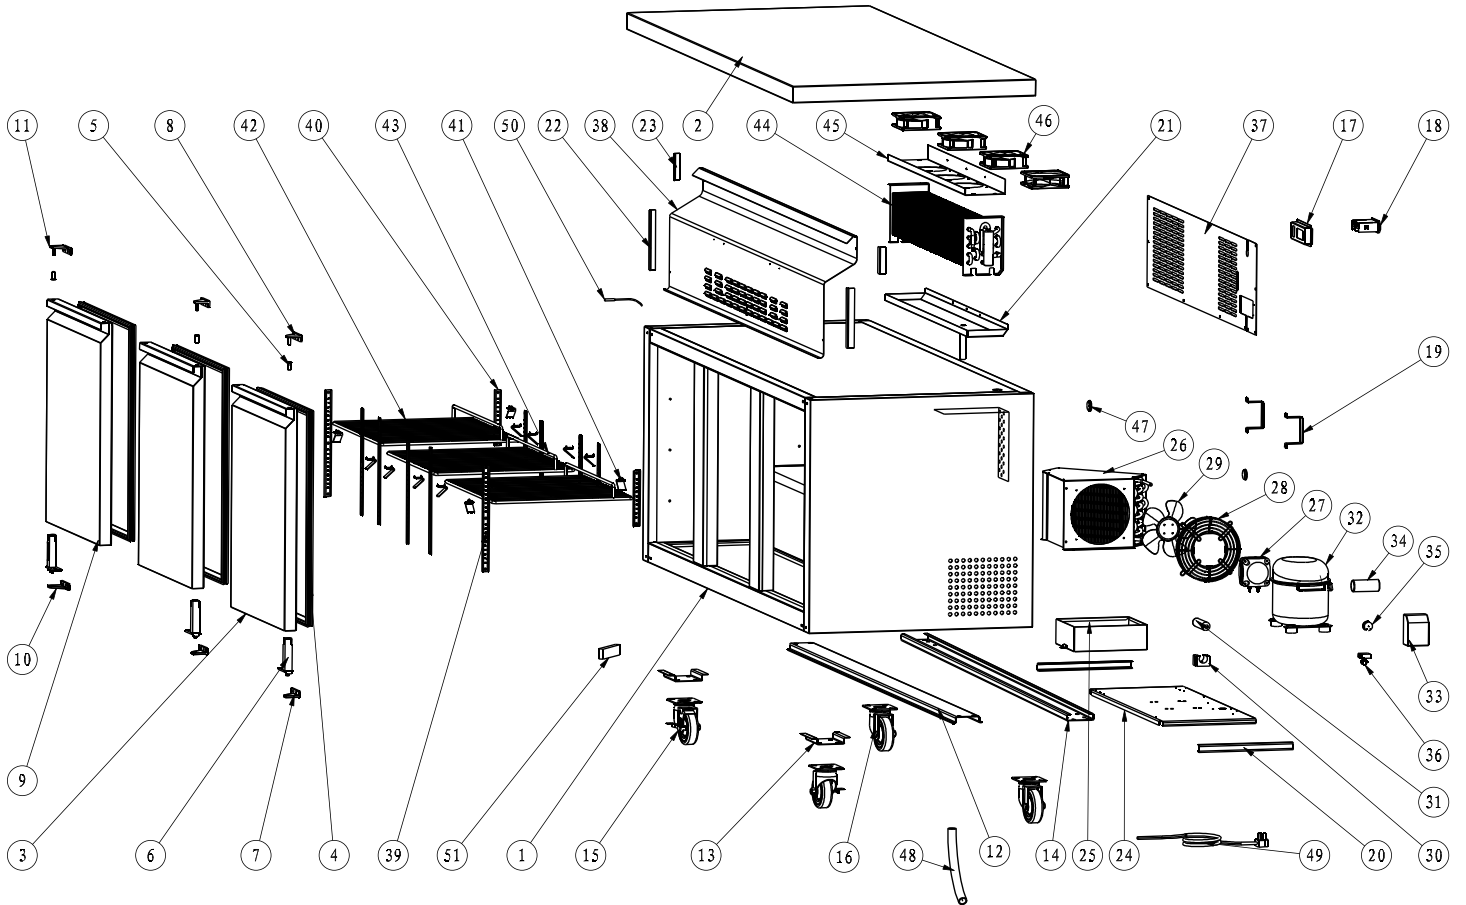

# Parts Breakdown

Model RE-CN-0016-HC 59091

# Parts Breakdown

## Model RE-CN-0016-HC 59091

Item No.	Description	Position	Item No.	Description	Position	Item No.	Description	Position
AK189	Cabinet for 50091	1	AB320	Thermostat Installation Board for 50091	17	AK194	Compressor Starting Components for 50091	33-36
AK190	Top Board for 50091	2	AI375	Thermostat for 50091	18	AK195	Back Grill for 50091	37
AF745	Right Door for 50091	3	AF080	Stand Off Bracket for 50091	19	AK196	Evaporator Cover for 50091	38
AB197	Gasket for 50091	4	AF085	Compressor Unit Track for 50091	20	AF090	K Strip-3 Holes for 50091	39
AA388	Axis Cover for 50091	5	AK193	Inner Drain Pan for 50091	21	AF089	K Strip-2 Holes for 50091	40
AA955	Left/Right Spring Hinge for 50091	6	AF738	Evaporator Cover Sticker for 50091	22	26884	K Clip for 50091	41
AA360	Bottom Left Hinge for 50091	7	AF739	Evaporator Cover Sticker for 50091	23	AB220	Shelf for 50091	42
AF070	Upper Right Hinge for 50091	8	AF106	Compressor Unit Installation Board for 50091	24	AK197	Middle Shelf for 50091	43
AF746	Left Door for 50091	9	AA874	Outer Drain Pan for 50091	25	AB221	Evaporator for 50091	44
AA359	Bottom Right Hinge for 50091	10	AB159	Condenser for 50091	26	AK198	Fan Motor Installation Board for 50091	45
AB200	Upper Left Hinge for 50091	11	AI963	Condenser Fan Motor for 50091	27	AA128	Condenser Fan Motor for 50091	46
AK191	Castor Support B for 50091	12	AA207	Condenser Fan Motor Cover for 50091	28	AB169	Foaming Hole Cover for 50091	47
AF734	Castor Support C for 50091	13	AA208	Condenser Fan Blade for 50091	29	AA133	Drain Hose for 50091	48
AK192	Castor Support A for 50091	14	AB595	Filter Fixer for 50091	30	AA135	Power Cord for 50091	49
26246	Caster with Brake for 50091	15	AI968	Filter for 50091	31	AA379	Temperature Probe for 50091	50
26247	Caster without Brake for 50091	16	AE906	Compressor for 50091	32	AA596	Thermometer for 50091	51