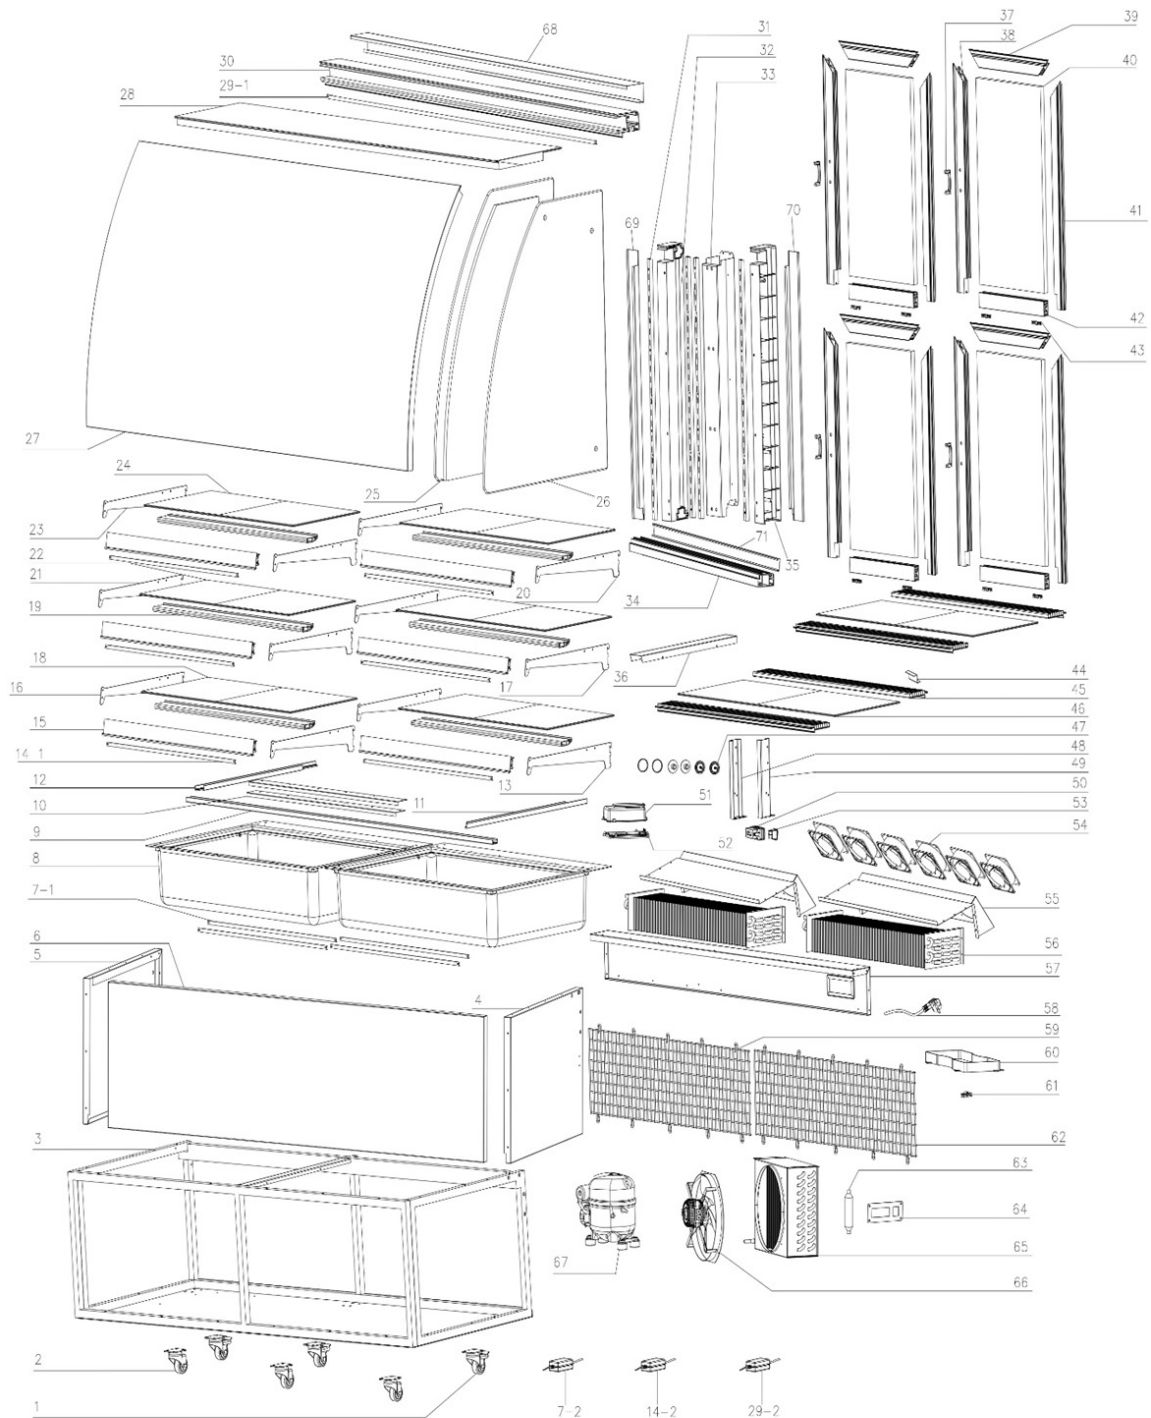

Parts Breakdown

Model **RS-CN-0571** 44504

Parts Breakdown

Model RS-CN-0571 44504

Item No.	Description	Position	Item No.	Description	Position	Item No.	Description	Position
71042	Rear Swivel Caster with Brake for 44504	1	AF519	Small Glass Shelf for 44504	24	AM043	Pole Fixer (Left) for 44504	48
79763	Swivel Front Castor without Brake for 44504	2	68180	Left Glass for 44504	25	68195	Pole Fixer Right for 44504	49
68203	Base for 44504	3	68186	Right Glass for 44504	26	AK226	Digital Controller for 44504	50
68164	Right Cover for 44504	4	AM040	Front Glass for 44504	27	71079	Thermostat Lid for 44504	51
68167	Left Cover for 44504	5	AM041	Top Glass for 44504	28	71082	Thermostat Base for 44504	52
AK215	Front Cover for 44504	6	AF525	Top LED for 44504	29-1	68196	Switch for 44504	53
68168	Bottom LED for 44504	7-1	AK201	6 LED Driver for 44504	29-2	AK227	Evaporator Motor for 44504	54
AG710	4 LED Driver #2 for 44504	7-2, 14-2	AK221	Top Frame for 44504	30	68197	Evaporator Cover for 44504	55
71046	Evaporator Insulation for 44504	8	68185	Shelf Holder for 44504	31	71084	Evaporator for 44504	56
AK216	Front Glass Fixer for 44504	9	68184	Left Pole for 44504	32	AK229	Rear Frame for 44504	57
AM039	After Air Vent Fixed Parts for 44504	10, 44	AK222	Middle Column for 44504	33	AK205	Power Cord for 44504	58
68171	Left Glass Fixer for 44504	11	AK223	Bottom Frame for 44504	34	AK230	Left Back Grill for 44504	59
68170	Right Glass Fixer for 44504	12	68189	Right Pole for 44504	35	71089	Water Tray for 44504	60
68172	Right Bottom Shelf Holder for 44504	13	68283	Middle Cover Plate for 44504	36	AM025	Power Cord Fixer for 44504	61
68176	Middle LED for 44504	14-1	71110	Door Handle for 44504	37	AM044	Right Back Grill for 44504	62
AK217	Metal Price Tags for 44504	15	68190	Left Door Frame for 44504	38	AM045	Dry Filter for 44504	63
68211	Left Bottom Shelf Holder for 44504	16	71068	Top Upper Door Frame for 44504	39	77434	Control Panel for 44504	64
68175	Right Top Shelf Holder for 44504	17	AM042	Door Glass for 44504	40	AR621	Condenser for 44504	65
68273	Bottom Glass Shelf for 44504	18	68192	Right Door Frame for 44504	41	AP880	Motor for 44504	66
AK218	Metal Shelf Support for 44504	19	71071	Bottom Door Frame for 44504	42	68199	Compressor for 44504	67
68276	Left Top Shelf Holder for 44504	20	71114	Door Glide Wheel for 44504	43	AF521	Top Back Frame for 44504	68
68177	Left Top Shelf Holder for 44504	21	AF520	Air In/Outlet for 44504	45	AF507	Left Back Frame for 44504	69
68275	Middle/Top Glass Shelf for 44504	22	AK225	Bottom Frosted Glass for 44504	46	AF508	Right Back Frame for 44504	70
68274	Right Top Shelf Holder for 44504	23	71121	Screw Cover for 44504	47	AF522	Bottom Back Frame for 44504	71