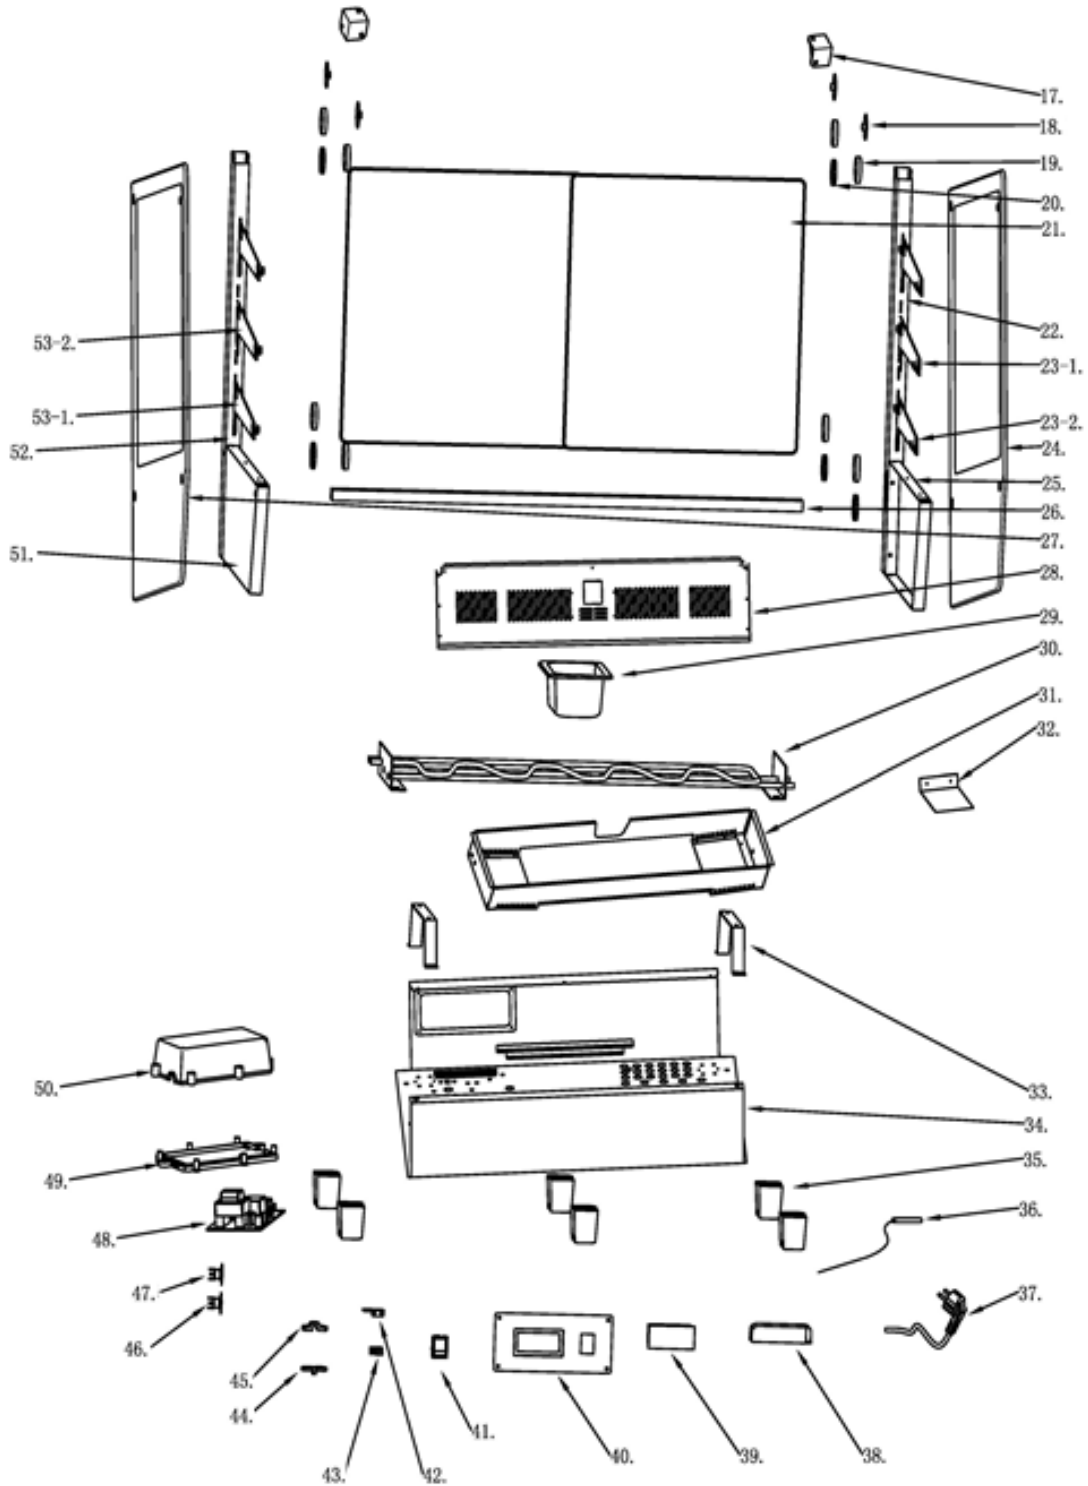

Parts Breakdown

Model DW-CN-0252-5 47428

Parts Breakdown

Model DW-CN-0252-5 47428

Parts Breakdown

Model DW-CN-0252-5 47428

Item No.	Description	Position	Item No.	Description	Position	Item No.	Description	Position
AD867	Side Board for Light Cover for 47428	1	AK172	Rear Door Glass for 47428	21	71514	Switch for 47428	41
AK161	Lampshade for 47428	2	71656	Right Pillar for 47428	22	AD870	Fixed Plate for 47428	42
AK162	Glass Chute for 47428	3	67314	Bottom Left Small Bracket for 47428	23-1	AD869	Steel Ingot for 47428	43
AK163	LED for 47428	4	71653	Right Small Bracket for 47428	23-2	61246	Wire Clip Holder for 47428	44
AK164	Glass Inlay for 47428	5	AK146	Right Side Glass for 47428	24	61245	Wire Clip Cover for 47428	45
AK165	Top Glass for 47428	6	71649	Right Panel for 47428	25	AJ701	120-Degree Thermostat for 47428	46
AK166	Front Glass for 47428	7	AK147	Left Glass for 47428	27	AJ702	135-Degree Thermostat for 47428	47
AK167	Lower Door Chute for 47428	8, 26	AK173	Thermal Base Plate for 47428	28	AJ507	Small Motherboard for 47428	48
AK168	Probe Fixing Plate for 47428	9	71658	1/9 GN Pan for 47428	29	AA051	Control Box Cover for 47428	49
AJ489	Column Gasket for 47428	10	AK174	Heating Pipe for 47428	30	AA050	Control Box for 47428	50
AK169	Internet Rack for 47428	11	AK149	Heater Pipe Chassis for 47428	31	71651	Left Panel for 47428	51
AK170	Middle Grid Rack for 47428	12	AK175	Heating Pipe Baffle for 47428	32	71648	Left Pillar for 47428	52
AK171	Remove the Rack for 47428	13	AJ500	Heater Stand for 47428	33	AJ510	Heater Bracket Chassis for 47428	54
70675	Sheath of Door Knob for 47428	14	AK176	Mainframe for 47428	34	71652	Left Small Bracket for 47428	53-1
AJ490	Sliding Door Insert for 47428	15	AJ502	Square Foot Pad for 47428	35	67313	Bottom Shelf Bracket Left for 47428	53-2
AJ491	Pull out the Door for 47428	16	AJ503	Temperature Probe for 47428	36	AJ511	Drawer Baffle Bracket for 47428	55
66238	Fixed Angle for 47428	17	AJ424	Power Plug for 47428	37	AK178	Drawer for 47428	56
AJ691	Glass Silicone Gasket for 47428	18	AK177	Power Drive for 47428	38	AJ513	Water Box Baffle for 47428	57
79312	Nut Decoration for 47428	19	AJ505	New Display for 47428	39	AJ515	Rubber Adjustable Feet for 47428	58
79313	Nut Gasket for 47428	20	AJ506	Switch Panel for 47428	40			