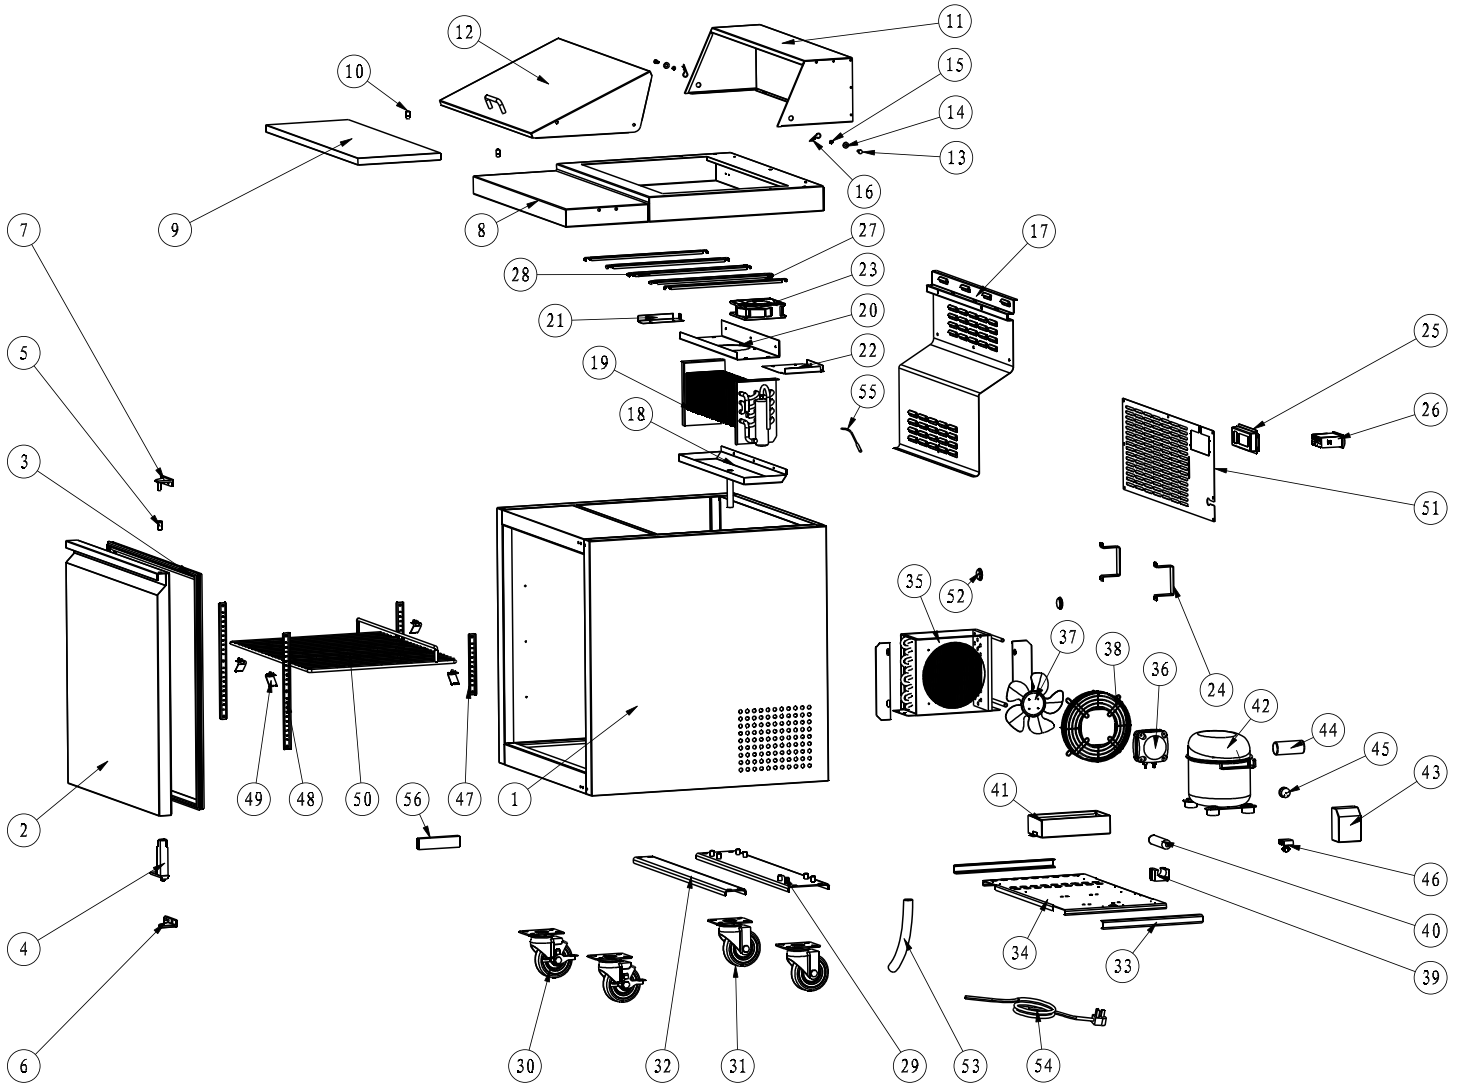

Parts Breakdown

Model PT-CN-0686E-HC 59045

Parts Breakdown

Model PT-CN-0686E-HC 59045

Item No.	Description	Position	Item No.	Description	Position	Item No.	Description	Position
AF068	Cabinet for 59045	1	AL925	Right Clapboard of Evaporator for 59045	20	AB595	Filter Fixer for 59045	39
AL920	Door for 59045	2	AL926	Left Clapboard of Evaporator for 59045	21	AL968	Filter for 59045	40
AB250	Gasket for 59045	3	AL927	Evaporator Cover Support for 59045	22	AF087	Outer Drain Pan for 59045	41
AA955	Left/Right Spring Hinge for 59045	4	AL928	Evaporator Fan Motor for 59045	23	AF088	Compressor for 59045	42
AA388	Axis Cover for 59045	5	AF080	Stand Off Bracket for 59045	24	AL934	Compressor Starting Kit for 59045	43 - 46
AA360	Bottom Left Hinge for 59045	6	AB320	Thermostat Installation Board for 59045	25	AF089	K Strip-2 Holes for 59045	47
AF070	Upper Right Hinge for 59045	7	AL929	Thermostat for 59045	26	AF090	K Strip-3 Holes for 59045	48
AF071	Top Board for 59045	8	AL930	Pan Bracket-15 for 59045	27	26884	K Clip for 59045	49
AF072	Cutting Board for 59045	9	AL931	Pan Bracket-25 for 59045	28	AK197	Middle Shelf for 59045	50
AB253	Fixer for Cutting Board for 59045	10	AF083	Castor Support for 59045	29	AL935	Thermostat Installation Board for 59045	51
AL921	Back Cover for 59045	11	26247	Caster without Brake for 59045	30	AB169	Foaming Hole Cover for 59045	52
AL922	Lid for 59045	12	26246	Caster with Brake for 59045	31	AA133	Drain Hose for 59045	53
AB256	Dowel for 59045	13	AF084	Assembling Panel Support for 59045	32	AA135	Power Cord for 59045	54
AB257	Plastic Bolt for 59045	14	AF085	Compressor Unit Track for 59045	33	AA379	Temperature Probe for 59045	55
AB258	Nut for 59045	15	AF086	Compressor Unit Installation Board for 59045	34	AA596	Thermometer for 59045	56
AB259	Split Pin for 59045	16	AB159	Condenser for 59045	35	AL936	Evaporator Fan Cover for 59045	57
AL923	Evaporator Cover Support for 59045	17	AL932	Condenser Fan Motor for 59045	36	AL937	Back Grill for 59045	58
AF076	Inner Drain Pan for 59045	18	AI391	Blade of Condenser Fan Motor for 59045	37	AL938	Pan Bracket Support for 59045	59
AL924	Evaporator for 59045	19	AL933	Condenser Fan Cover for 59045	38	AL939	Left Compressor Unit Track for 59045	60