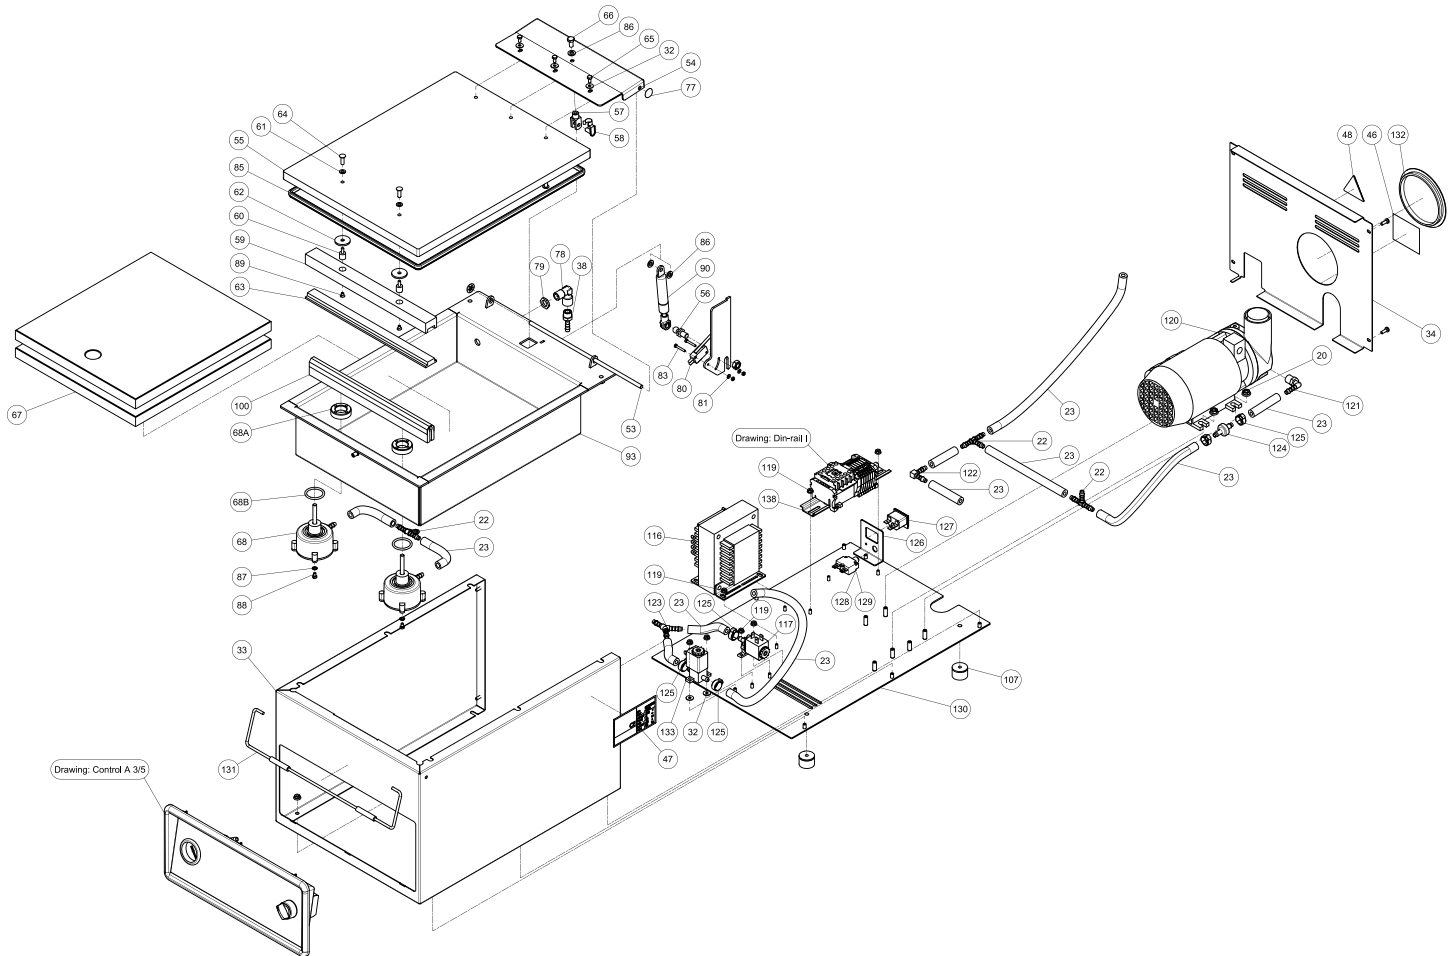

Parts Breakdown

Model VP-NL-0004-S 50006

Parts Breakdown

Model VP-NL-0004-S 50006

Item No.	Description	Position	Item No.	Description	Position	Item No.	Description	Position
27781	Hexagon Flangenut M6 Din6923 A2 for 50006	20	30004	Hexagon Screw M4x8 Din 933 A2 for 50006	65	15718	Decompress Valve 303500 for 50006	117
27836	Connecting Piece T-Piece 6mm for 50006	22	30005	Hexagon Screw M6x12 Din933 A2 for 50006	66	35041	Hose Clip Klemfa 12.8x14.8mm for 50006	119
27837	Hose (O2) Drago 6x13 for 50006	23	30006	Insert Plate 120/140-ST for 50006	67	30014	Vacuum Pump 004-316 220/240-1-50/60 for 50006	120
34998	Flat Washer M4 D9021 A2 for 50006	32	30007	Seal Cylinder 305500 for 50006	68	30015	Square Hose Coupling 1/4"x6 Ext. for 50006	121
29995	Bottom Section 120/140-ST for 50006	33	30007	Seal Cylinder 305500 for 50006	68A	30016	Square Connect Piece 6mm for 50006	122
29996	Backplate 120/140-ST for 50006	34	30007	Seal Cylinder 305500 for 50006	68B	30017	Y Connecting Piece 6mm for 50006	123
29997	Brass Hose Coupling 1/4"x6 Ext. for 50006	38	27810	Spring Ring with Cover 6mm for 50006	77	63991	Non-Return Valve 8mm for 50006	124
27796	Sticker Oil for 50006	46	30009	Elbow 1/4" Int/Ext Brass for 50006	78	30019	Hose Clip Klemfa 12.8x14.8mm for 50006	125
27794	Sticker Machine Type for 50006	47	30010	Brass Nut 1/4" for 50006	79	30020	Holder Net Entree STF-42 for 50006	126
27795	Sticker Tension Triangle for 50006	48	15775	Micro Switch MV3003L for 50006	80	27791	Net Entree Male Snap-In STF42 for 50006	127
29998	Hinge Bearing ST.ST. 6x255 for 50006	53	27822	Castle Washer M3 for 50006	81	30021	Thermal Fuse 4A for 50006	128
29999	Hinge Part for 50006	54	30011	Slotted Cheese Head Screw M3x20 A2 Din84 for 50006	83	30022	Thermal Fuse 8A for 50006	129
30000	Vacuum Cover 120/140-ST for 50006	55	35291	Silicone Profile Cover 5.5mm L=1MTR for 50006	85	30023	Bottom Plate 120/140-ST for 50006	130
30001	Balltap 03/ACR L=12 for 50006	56	27824	Castle Washer M6 for 50006	86	30024	Lid Locker 120/140-ST for 50006	131
27808	Adjusting Fork for 50006	57	27829	V-Ring Vertand M4 DIN 6798-A for 50006	87	30025	Closing Plug GPN 120/140-ST for 50006	132
27809	Adjusting Fork Closing Pin for 50006	58	27830	Slotted Cheese Head Screw M4x6 A2 Din84 for 50006	88	15717	3-Way Valve 500260 for 50006	133
30002	Silicon Holder 120/140-ST for 50006	59	30012	Slott.Countersunk Head Screw M4x6 Din963 A2 for 50006	89	27814	Hexagon Nut M8 Din934 A2 for 50006	134
35085	Vibration Absorber Foot for 50006	60	17253	Lid Shock Cylinder for 50006	90	27823	Hexagon Nut M3 Din934 A2 for 50006	135
27804	Rubber Washer 10x5x1 for 50006	61	15884	Sealbeam Standard Compact Complete for 50006	100	30026	Slott.Rais.Counter.Head Screw M4x12 Din7985 A2 for 50006	136
15853	Ring Nylon (33-5) for 50006	62	35063	Vibration Absorber Foot for 50006	107	27839	Assembly Control A 3/5 for 50006	137
15842	Silicone T-Profil 40 Shore One Meter for 50006	63	27782	Hexagon Flangenut M5 Din6923 A2 for 50006	108	30028	Din-Conductor I 220-240V-1~ Assemb. for 50006	138
15701	Book Screw Brass 350/15 for 50006	64	35039	Y Connecting Piece 6mm for 50006	116			