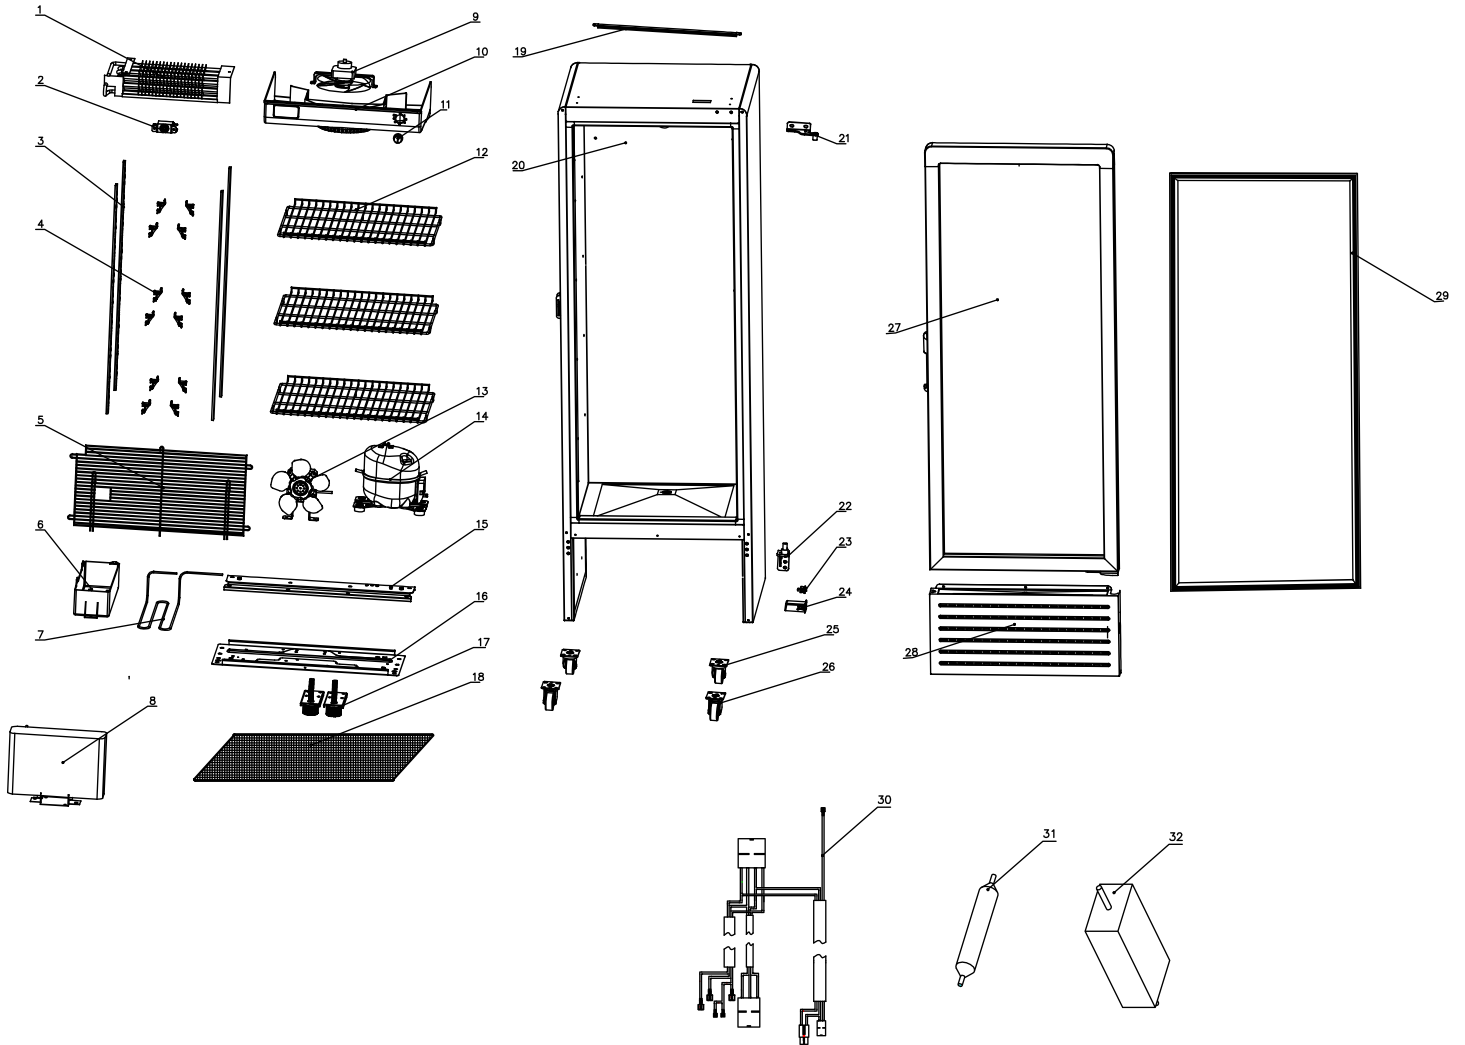

# Parts Breakdown

Model RE-CN-305 47460

# Parts Breakdown

---

## Model RE-CN-305 47460

Item No.	Description	Position	Item No.	Description	Position	Item No.	Description	Position
AN229	Evaporator for 47460	1	AN239	Knob for 47460	11	AN249	Switch Cover for 47460	24
AN230	Thermostat for 47460	2	AN272	Shelf for 47460	12	AN276	Castor for 47460	25
AN270	Rack for 47460	3	AN241	Condenser Fan for 47460	13	AN251	Universal Castor for 47460	26
AN232	Clip for 47460	4	AN273	Compressor for 47460	14	AN277	Glass Door for 47460	27
AN271	Compressor Cover (Wire Steel) for 47460	5	AN274	Compressor Plate for 47460	15	AN278	Front Cover of Bottom for 47460	28
AN259	Water Storage Box for 47460	6	AN244	Adjustable Foot for 47460	17	AN279	Door Seal for 47460	29
AN260	Condensate Evaporation Pipe for 47460	7	AN275	LED Light for 47460	19	AN255	Power Cord for 47460	30
AN236	Condenser for 47460	8	AN246	Upper Hinge for 47460	21	AN256	Filter for 47460	31
AN237	Evaporator Fan for 47460	9	AN247	Lower Hinge for 47460	22	AN257	Adapter for 47460	32
AN261	Top Fan Cover for 47460	10	AN248	Switch for 47460	23			