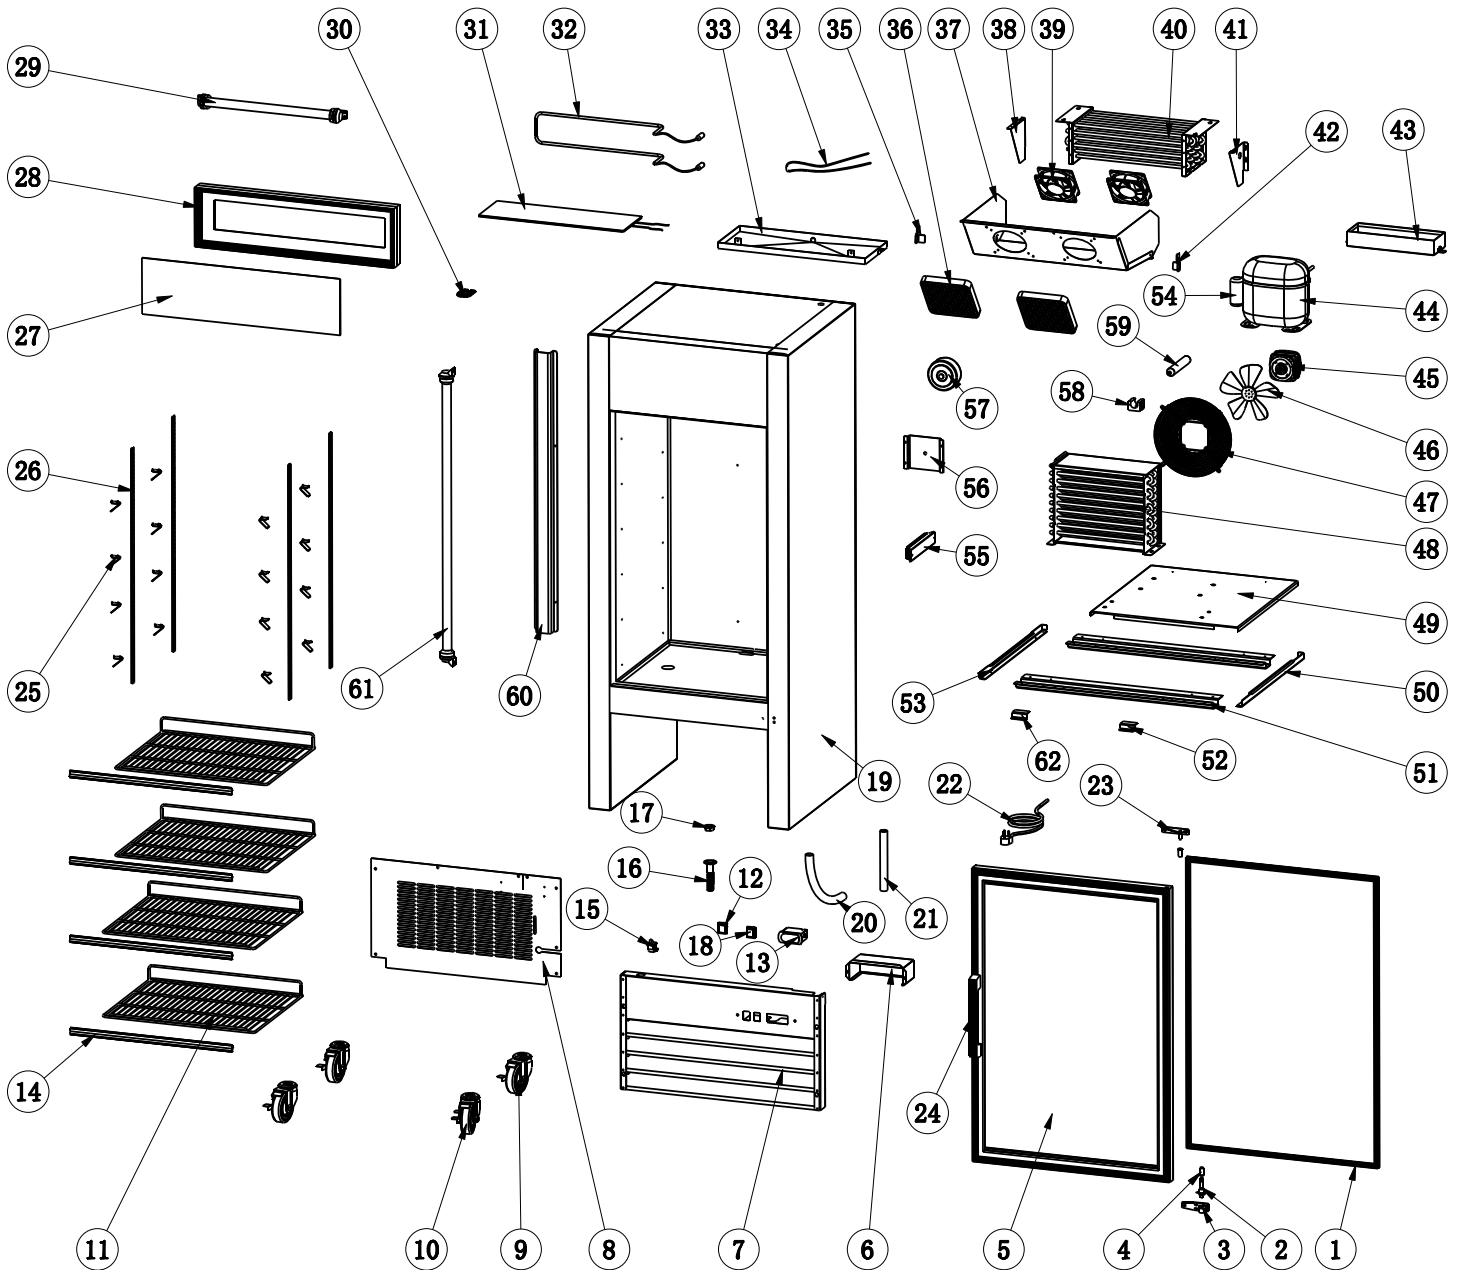

Parts Breakdown

Model **FR-CN-0012-HC** 50029

Parts Breakdown

Model FR-CN-0012-HC 50029

Item No.	Description	Position	Item No.	Description	Position	Item No.	Description	Position
AA848	Gasket for 50029	1	AA857	Upper Right Hinge Holder for 50029	23	AA874	Outer Drain Pan for 50029	43
AA807	Bottom Right Hinge Holder for 50029	2	AA695	Glass Door Handle for 50029	24	AE938	Compressor for 50029	44
AA810	Bottom Hinge Axis for 50029	3	26884	K Clip for 50029	25	AA705	Condenser Fan Motor for 50029	45
AA715	Axis Cover for 50029	4	AA809	K Strip for 50029	26	AA208	Condenser Fan Blade for 50029	46
AA849	Glass Door for 50029	5	AA860	Light Box Plate for 50029	27	AA249	Condenser Fan Motor Cover for 50029	47
AB975	Waterproof Cover of Thermostat for 50029	6	AA861	Light Box Frame for 50029	28	AA709	Condenser for 50029	48
AE932	Front Grill for 50029	7	AA862	Cabinet LED for 50029	29	AE939	Compressor Installation Board for 50029	49
AE933	Back Grill for 50029	8	AA863	Fixer for Probe for 50029	30	AB971	Right Rail for Installation Board for 50029	50
26247	Caster without Brake for 50029	9	AA864	Drain Pan Heater for 50029	31	AE940	Castor Installation Plate for 50029	51
26246	Caster with Brake for 50029	10	AA865	Defrost Heater for 50029	32	AA304	Installation Board Limited Block for 50029	52
AA853	Shelf for 50029	11	AE934	Evaporator Drain Pan for 50029	33	AB978	Left Rail for Installation Board for 50029	53
AA124	Power Switch for 50029	12	AA867	Drain Hose Heater for 50029	34	AA711	LED Power Supply for 50029	55
AA324	Thermostat for 50029	13	AB962	Left Bracket for Evaporator Fan Cover for 50029	35	AE926	Thermostat Installation Plate for 50029	56
AA854	Shelf Tag for 50029	14	AA710	Evaporator Fan Motor Cover for 50029	36	AE941	Glass Door Heater Transformer for 50029	57
AB977	Door Switch for 50029	15	AE935	Evaporator Cover for 50029	37	AB595	Filter Fixer for 50029	58
AA686	Plastic Drain Pipe with Fixer for 50029	16	AE936	Left End Plate for Evaporator for 50029	38	AB594	Filter for 50029	59
AA687	Drain Pipe Cover for 50029	17	AE901	Evaporator Fan Motor for 50029	39	AE942	Air Pipe Protection Board for 50029	60
AA362	LED Light Switch for 50029	18	AA871	Evaporator for 50029	40	AA885	LED Light for 50029	61
AA216	Drain Tube for 50029	20, 21	AE937	Right End Plate for Evaporator for 50029	41	AB974	Handle for Installation Board for 50029	62
AA856	Power Cord for 50029	22	AA793	Right Bracket for Evaporator Fan Cover for 50029	42			