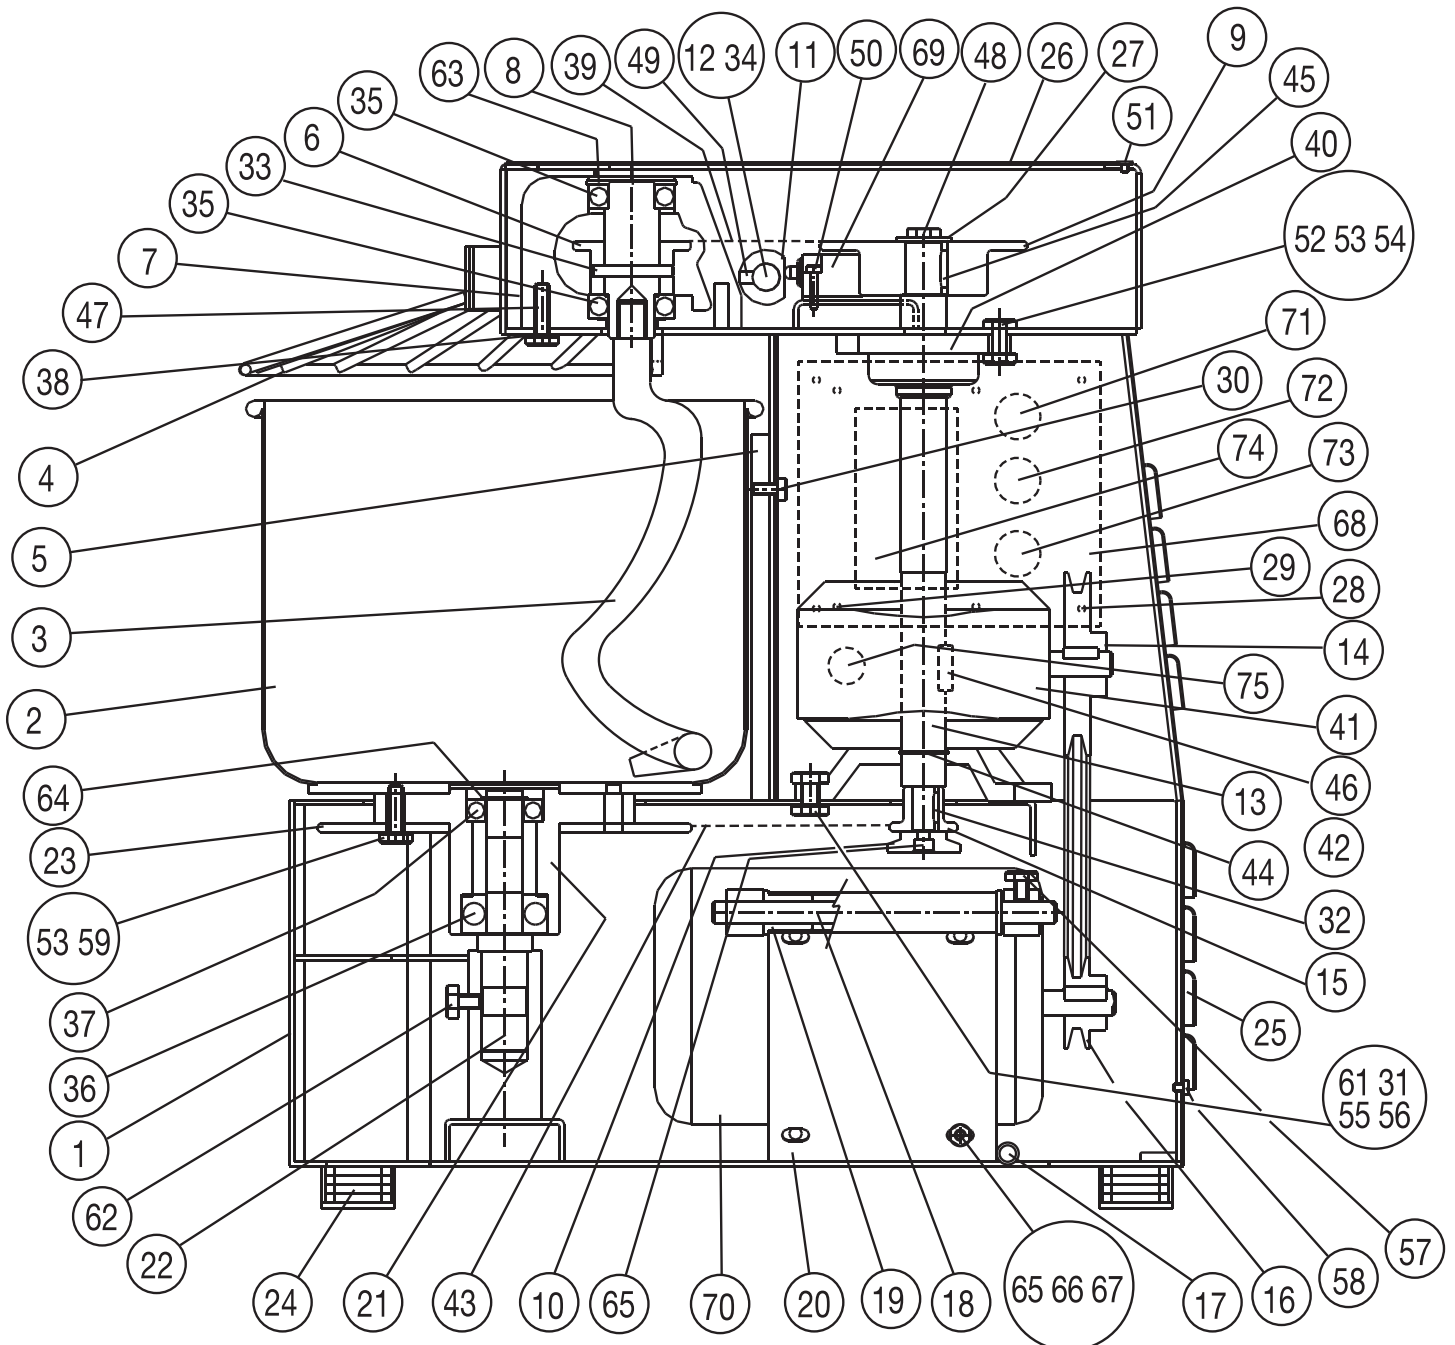

PARTS BREAKDOWN

ITEM	MODEL
13160	MX-IT-0010

PARTS BREAKDOWN

ITEM	MODEL
13160	MX-IT-0010

Item No.	Description	Position	Item No.	Description	Position	Item No.	Description	Position
75496	Base for 13160	1	75521	Shelter Tested for 13160	26	75546	Screw TS for 13160	51
75497	Basin for 13160	2	75522	Washer for 13160	27	75547	Screw TE for 13160	52
75498	Spiral for 13160	3	75523	Screw TS for 13160	28	75548	Washer for 13160	53
75499	Protective Polyethylene for 13160	4	75524	Screw TS for 13160	29	75549	Nut for 13160	54
75500	Shelter for 13160	5	75525	Socket Head Cap Screws for 13160	30	75550	Screw TE for 13160	55
75501	Pinion Z = 20 for 13160	6	75526	Screw TE for 13160	31	75551	Washer for 13160	56
75502	Support X Spiral for 13160	7	75527	Tongue for 13160	32	75552	Screw TE for 13160	57
75503	Shaft Spiral for 13160	8	75528	Spring Pin for 13160	33	75553	Screw TC for 13160	58
75504	Pinion A = 36 for 13160	9	75529	Spring Pin for 13160	34	75554	Screw TE for 13160	59
75505	Washer for Chain for 13160	10	75530	Bearing for 13160	35	75555	Nut for 13160	61
75506	Cam X Microswitch for 13160	11	75531	Bearing for 13160	36	75556	Screw TE for 13160	62
75507	Tree X Shelter for 13160	12	75532	Bearing for 13160	37	75557	Elastic Ring for 13160	63
75508	Tree X Reducer for 13160	13	75533	Washer for 13160	38	75558	Elastic Ring for 13160	64
75509	Pulley X Reducer C = 100 Z = 1 for 13160	14	75534	Single Chain for 13160	39	75559	Screw TE for 13160	65
75510	Pinion Z = 11 for 13160	15	75535	Support for 13160	40	75560	Nut for 13160	66
75511	Motor Pulley D = 50 Z = 1 for 13160	16	75536	Adapter for 13160	41	75561	Washer for 13160	67
75512	Rod for 13160	17	75537	V-Belt for 13160	42	75562	Width for Electric Board for 13160	68
75513	Tree X Motor Mount for 13160	18	75538	Single Chain for 13160	43	75563	Safety Microswitch for 13160	69
75514	Nylon Bushings for 13160	19	75539	Elastic Ring for 13160	44	75564	Motor for 13160	70
75515	Base Engine for 13160	20	75540	Tongue for 13160	45	75565	Motor Contactor 2-0-1-Speed for 13160	71
75516	Support X Basin for 13160	21	75541	Tongue for 13160	46	75566	Pilot Light (Main Switch White Lamp) for 13160	72
75517	Tree Basin for 13160	22	75542	Screw TE for 13160	47	75567	Stop Button for 13160	73
75518	Crown Z = 66 for 13160	23	75543	Screw TE for 13160	48	75568	Circuit Board for 13160	74
75519	Shock Absorber for 13160	24	75544	Screw STEI for 13160	49	75569	Fairlead for 13160	75
75520	Rear Protection for 13160	25	75545	Screw TC for 13160	50			