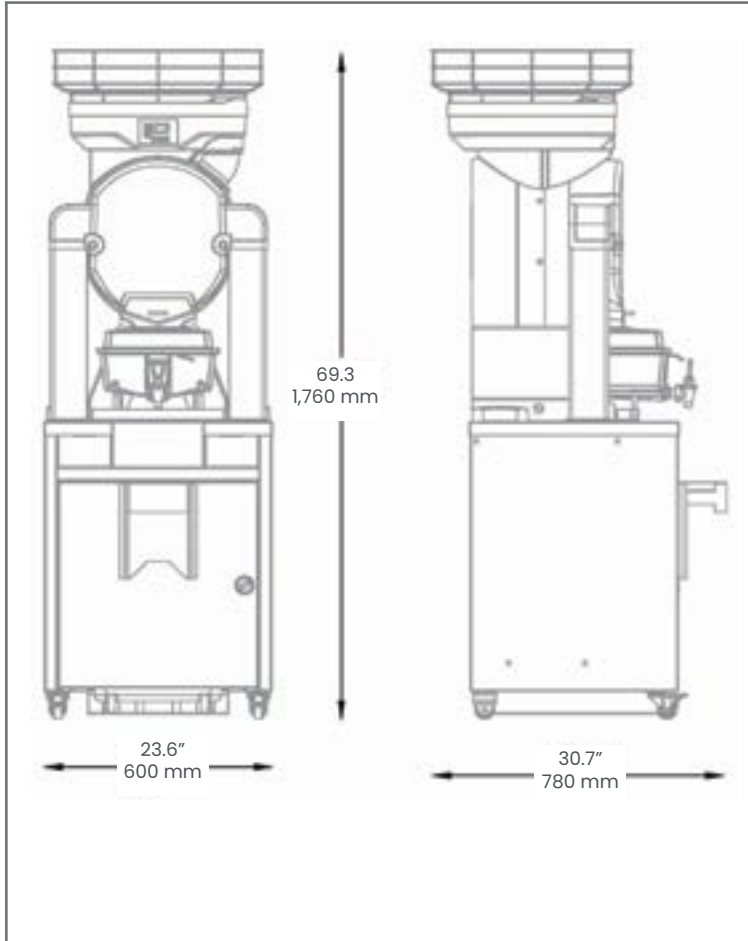

Telephone: 1-800-465-0234

Fax: (905) 607-0234

Email: sales@omcan.com

Website: www.omcan.com

Authorized Dealer

TECHNICAL DRAWING

TECHNICAL SPECIFICATION

Item	40539
Fruits per minute	28 / 45 fruits
Fruit Diameter	2.56-3.15" / 65-80 mm
Feeder Capacity	55 lb. / 25 kg - Automatic
Dispenser Capacity	5 Liters
Wastebin Capacity (approx.)	50 Kg / 110 Lbs / 300 squeezed oranges
Electrical	115-230V / 60Hz
Power	0.75Hp / 550W
Energy Consumption	3.7 / 4.1 A 8.1 A
Protection	Security and locking detectors. IPx4
Weight	196 lb. / 89 kg
Dimensions (WDH)	23.6" x 30.7" x 69.3" 600 x 780 x 1,760 mm