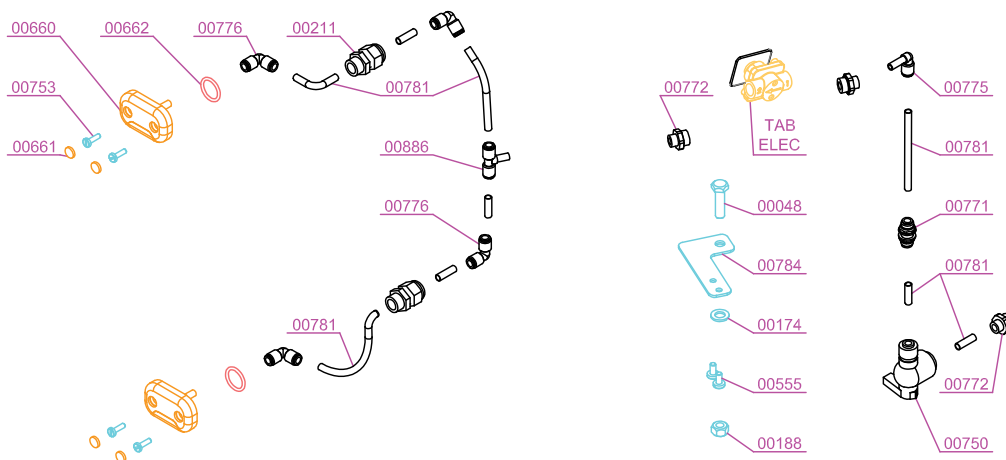

AUTOMATIC SHOWER OPTION