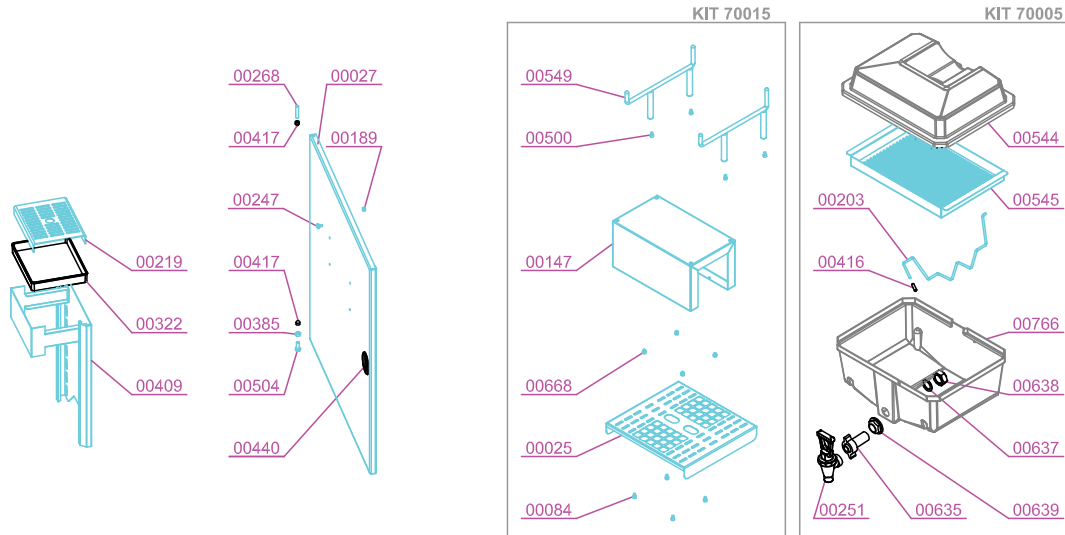

PARTS BREAKDOWN

ITEM	MODEL
39522	JE-ES-0028-F

DISPENSER STAND OPTION