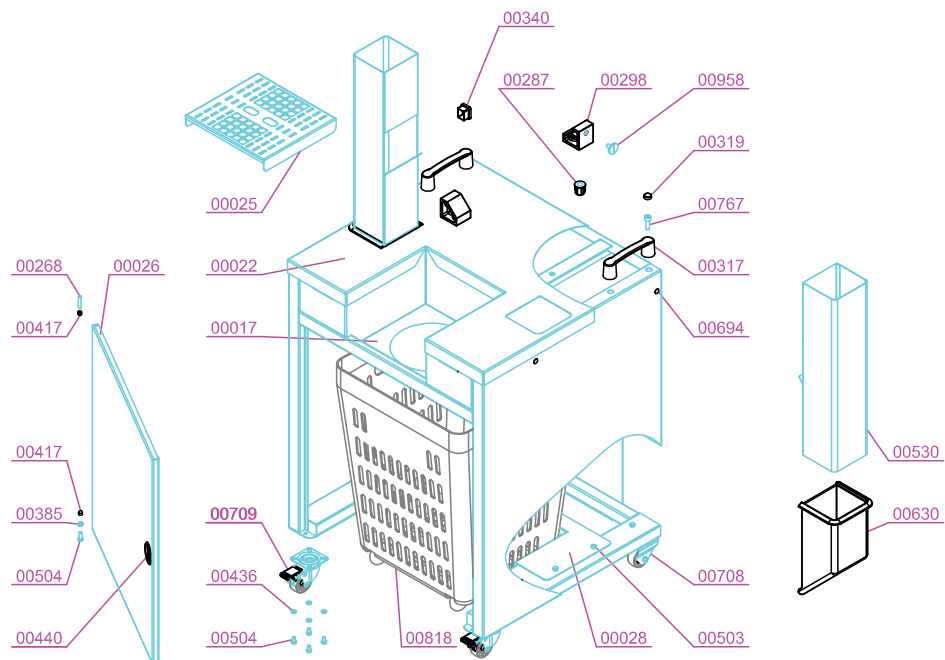

SELF SERVICE STAND OPTION