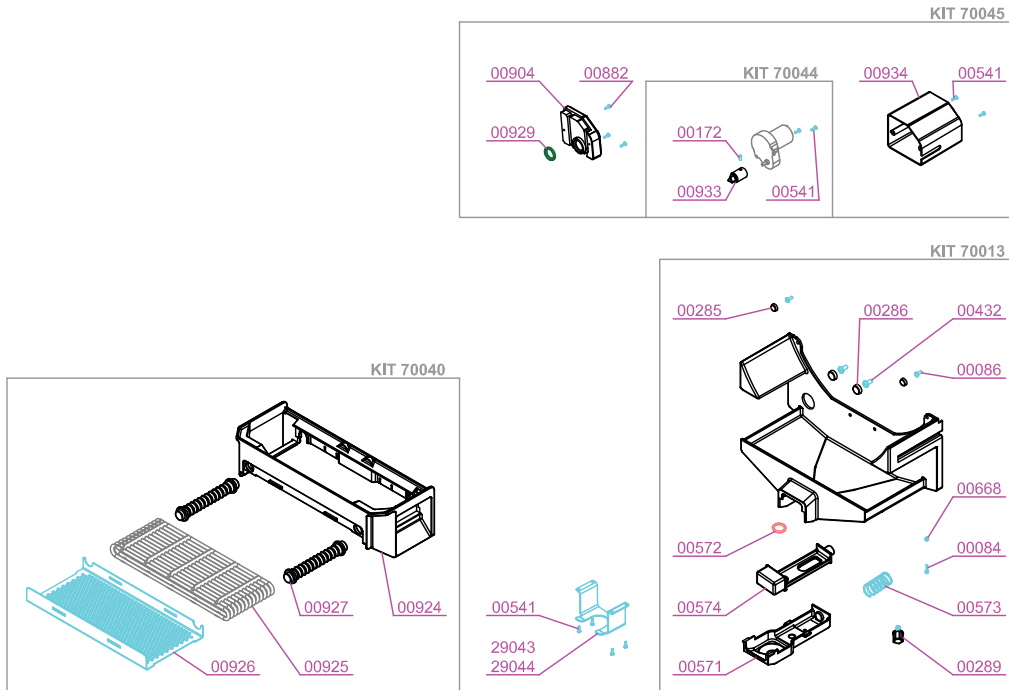

PARTS BREAKDOWN

ITEM	MODEL
39522	JE-ES-0028-F

STAINLESS STEEL SELF TAP OPTION