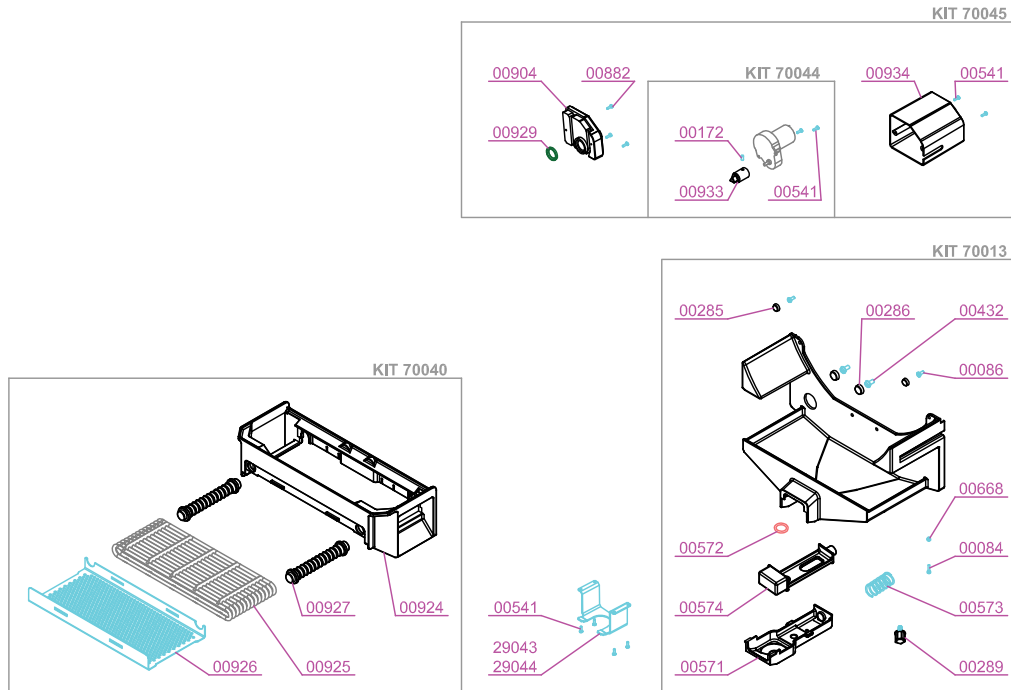

PARTS BREAKDOWN

ITEM	MODEL
40547	JE-ES-0045-B

PARTS BREAKDOWN

ITEM	MODEL
40547	JE-ES-0045-B

PARTS BREAKDOWN

ITEM	MODEL
40547	JE-ES-0045-B

STAINLESS STEEL SELF TAP OPTION

AUTOMATIC SHOWER OPTION

PARTS BREAKDOWN

ITEM	MODEL
40547	JE-ES-0045-B

Item No.	Description	Position	Item No.	Description	Position	Item No.	Description	Position
AP372	Juice Tray Kit for 40547	70012	A0280	Feeder Support Kit for 40547	70042	AP379	Rustless Shaft Kit for 40547	70074
72616	Feeder Tube Kit MX for 40547	70013	AP375	Auto-F Motor Kit for 40547	70044	72654	Rubber Seal 30x40x06 for 40547	70075
AP373	Juice Dispenser MB Kit for 40547	70015	AP376	Auto-F Kit for 40547	70045	AP380	Seal Protection Kit for 40547	70076
64954	Sump Kit Bigbasic BK for 40547	70023	AP377	Reducer Shaft Kit for 40547	70071	AP381	Bearing Kit for 40547	70077
72738	Sump Kit BK for 40547	70024	AP378	Gear Kit for 40547	70072			
AP187	Juice Filter Auto-F Kit for 40547	70040	AK896	Upper Rustless Shaft 1 Piece for 40547	70073			