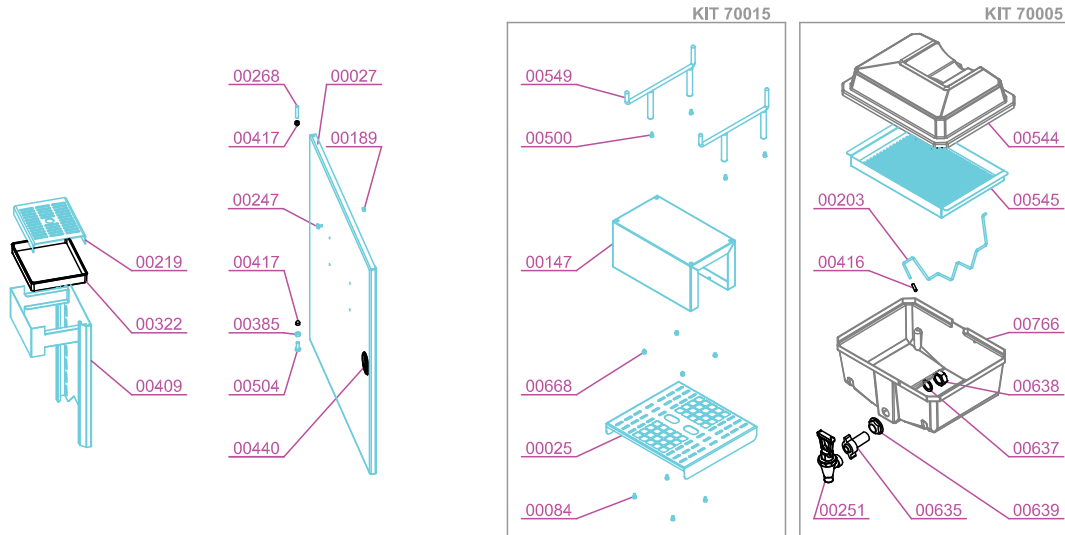

PARTS BREAKDOWN

ITEM	MODEL
40547	JE-ES-0045-B

DISPENSER STAND OPTION