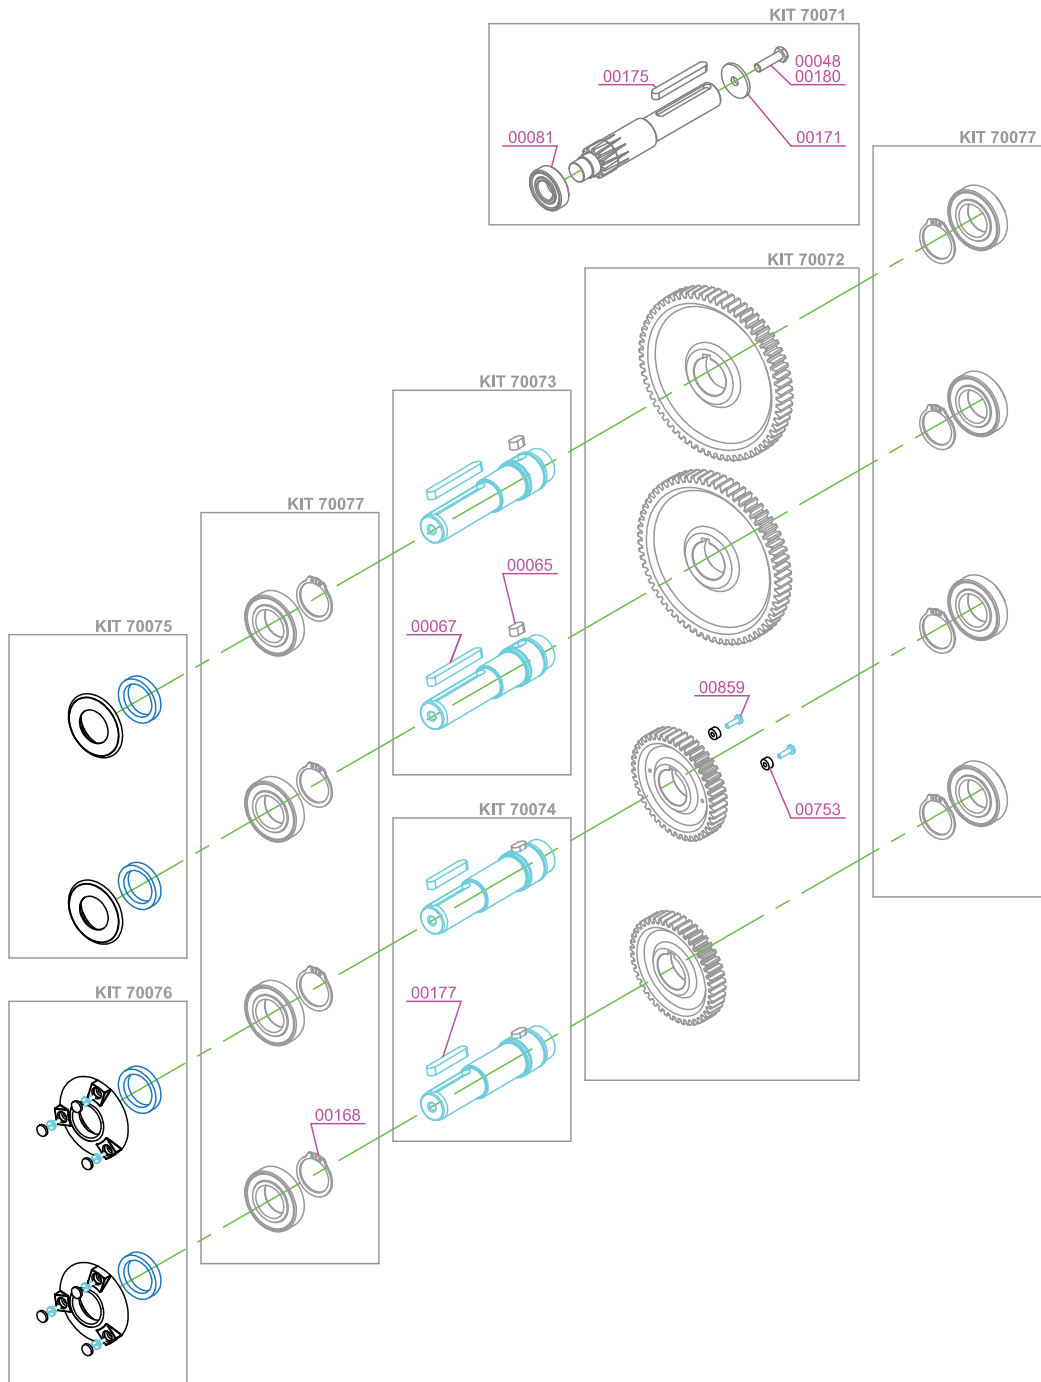

PARTS BREAKDOWN

ITEM	MODEL
40547	JE-ES-0045-B

PARTS BREAKDOWN

ITEM	MODEL
40547	JE-ES-0045-B

PARTS BREAKDOWN

ITEM	MODEL
40547	JE-ES-0045-B

STAINLESS STEEL SELF TAP OPTION

AUTOMATIC SHOWER OPTION

PARTS BREAKDOWN

ITEM	MODEL
40547	JE-ES-0045-B

Item No.	Description	Position	Item No.	Description	Position	Item No.	Description	Position
AP372	Juice Tray Kit for 40547	70012	A0280	Feeder Support Kit for 40547	70042	AP379	Rustless Shaft Kit for 40547	70074
72616	Feeder Tube Kit MX for 40547	70013	AP375	Auto-F Motor Kit for 40547	70044	72654	Rubber Seal 30x40x06 for 40547	70075
AP373	Juice Dispenser MB Kit for 40547	70015	AP376	Auto-F Kit for 40547	70045	AP380	Seal Protection Kit for 40547	70076
64954	Sump Kit Bigbasic BK for 40547	70023	AP377	Reducer Shaft Kit for 40547	70071	AP381	Bearing Kit for 40547	70077
72738	Sump Kit BK for 40547	70024	AP378	Gear Kit for 40547	70072			
AP187	Juice Filter Auto-F Kit for 40547	70040	AK896	Upper Rustless Shaft 1 Piece for 40547	70073			