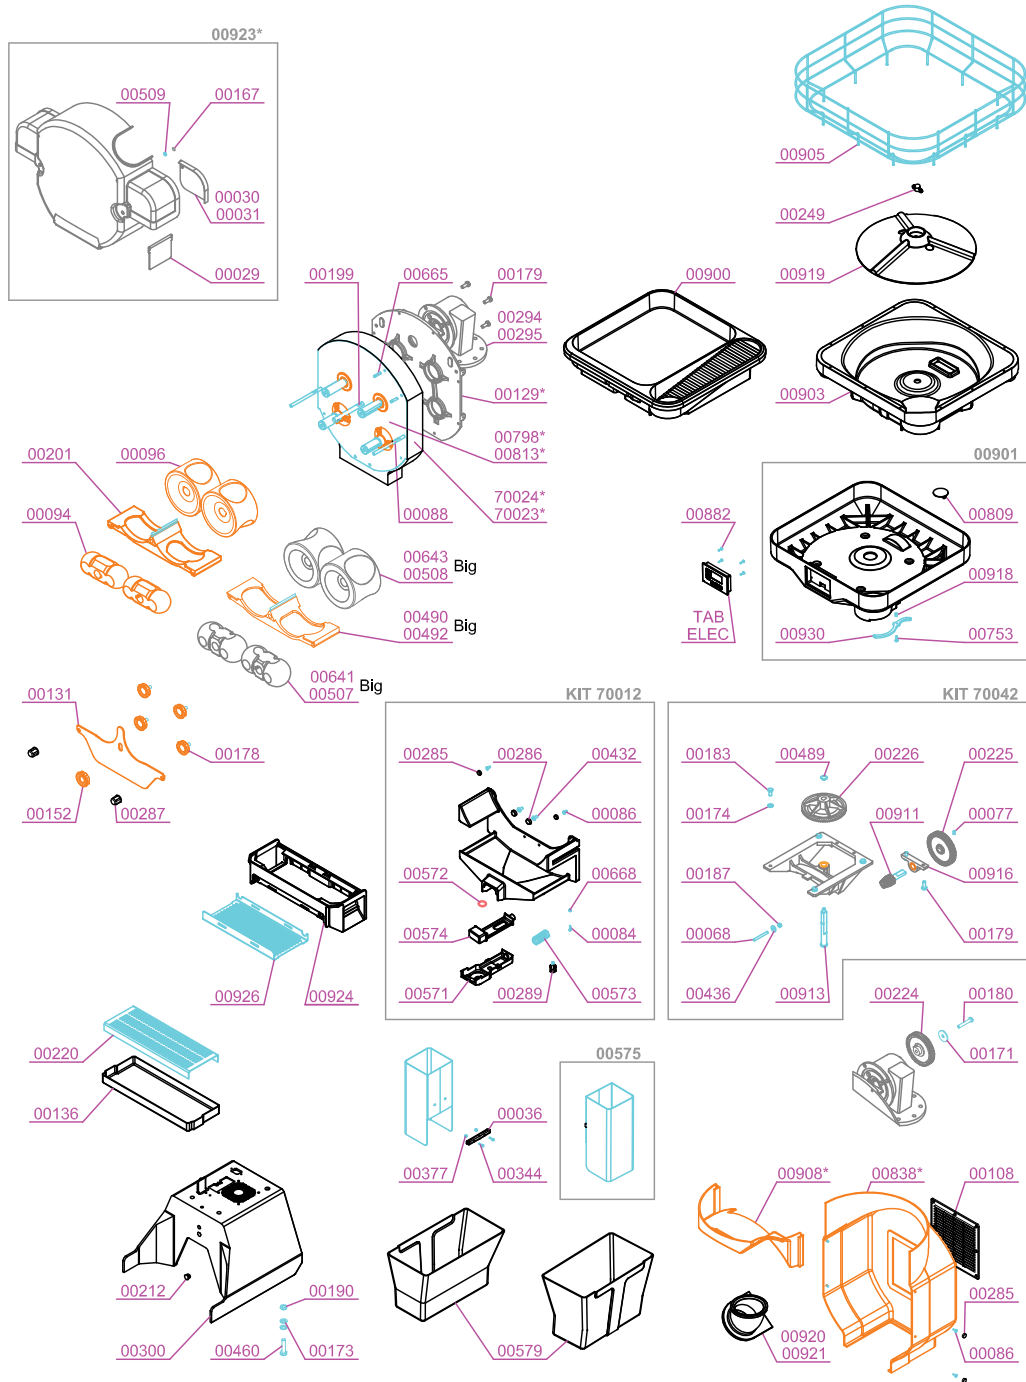

PARTS BREAKDOWN

ITEM	MODEL
40547	JE-ES-0045-B

PARTS BREAKDOWN

ITEM	MODEL
40547	JE-ES-0045-B

PARTS BREAKDOWN

ITEM	MODEL
40547	JE-ES-0045-B

STAINLESS STEEL SELF TAP OPTION

AUTOMATIC SHOWER OPTION