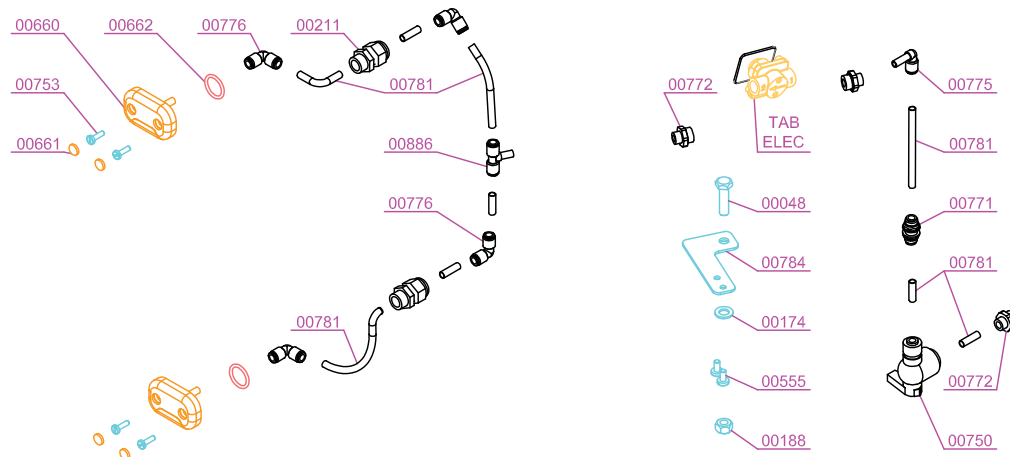

PARTS BREAKDOWN

ITEM	MODEL
40547	JE-ES-0045-B

PARTS BREAKDOWN

ITEM	MODEL
40547	JE-ES-0045-B

PARTS BREAKDOWN

ITEM	MODEL
40547	JE-ES-0045-B

STAINLESS STEEL SELF TAP OPTION

AUTOMATIC SHOWER OPTION

PARTS BREAKDOWN

ITEM	MODEL
40547	JE-ES-0045-B

Item No.	Description	Position	Item No.	Description	Position	Item No.	Description	Position
AP372	Juice Tray Kit for 40547	70012	A0280	Feeder Support Kit for 40547	70042	AP379	Rustless Shaft Kit for 40547	70074
72616	Feeder Tube Kit MX for 40547	70013	AP375	Auto-F Motor Kit for 40547	70044	72654	Rubber Seal 30x40x06 for 40547	70075
AP373	Juice Dispenser MB Kit for 40547	70015	AP376	Auto-F Kit for 40547	70045	AP380	Seal Protection Kit for 40547	70076
64954	Sump Kit Bigbasic BK for 40547	70023	AP377	Reducer Shaft Kit for 40547	70071	AP381	Bearing Kit for 40547	70077
72738	Sump Kit BK for 40547	70024	AP378	Gear Kit for 40547	70072			
AP187	Juice Filter Auto-F Kit for 40547	70040	AK896	Upper Rustless Shaft 1 Piece for 40547	70073			