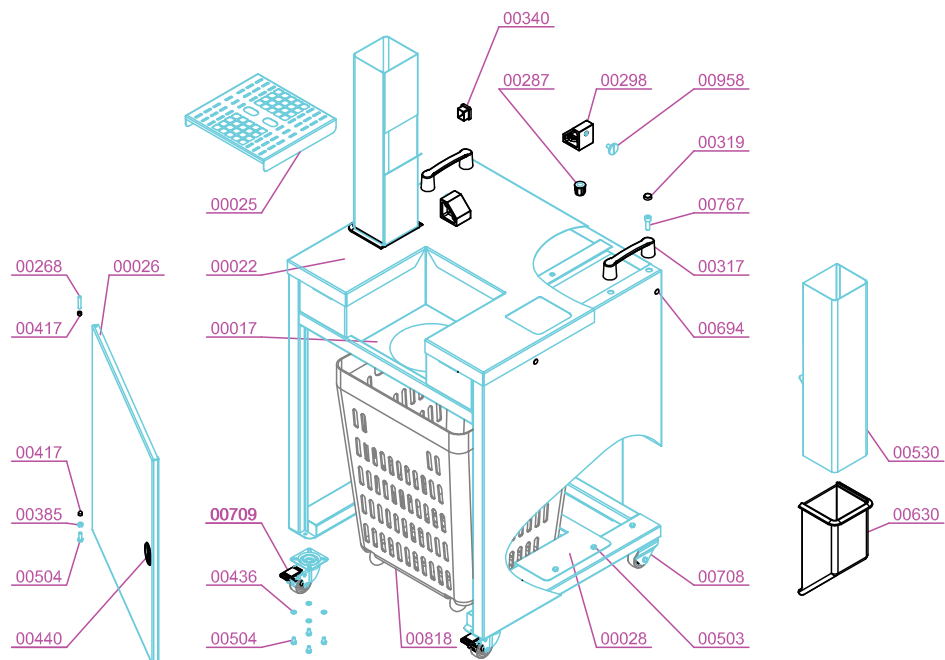

SELF SERVICE STAND OPTION