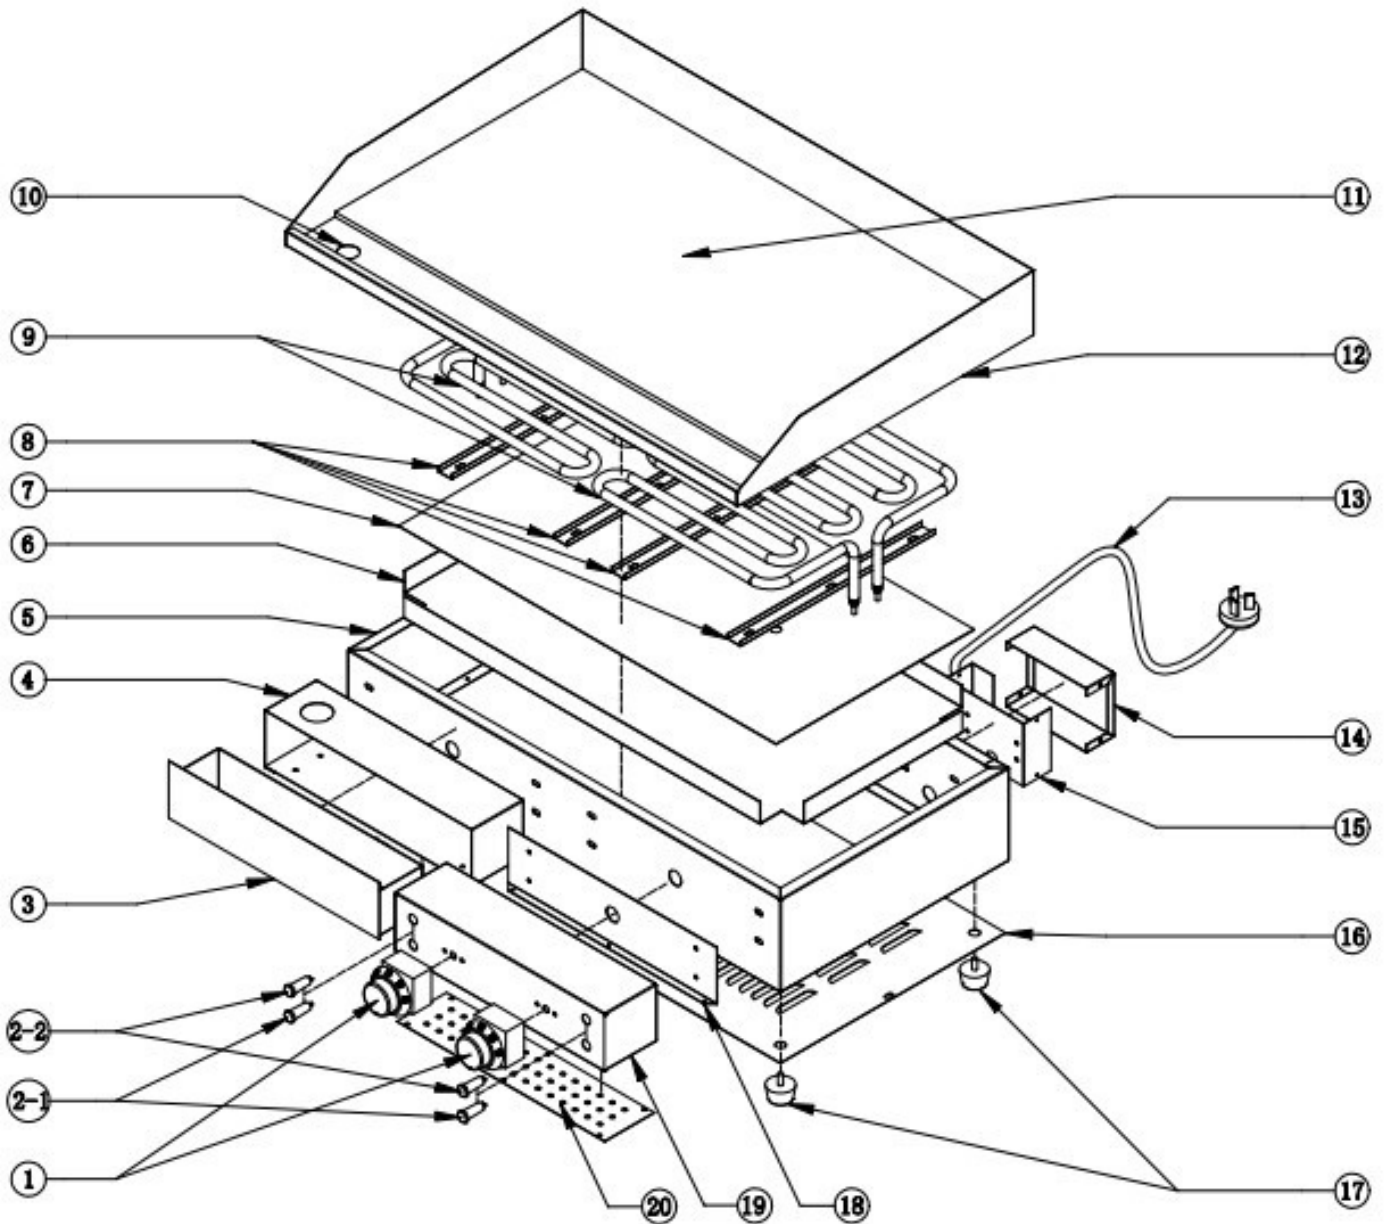

Parts Breakdown

Model CE-CN-4400 34870

Parts Breakdown

Model CE-CN-4400 34870

Item No.	Description	Position	Item No.	Description	Position	Item No.	Description	Position
39774	Thermostat for 34870	1	40052	Insulation Cover for 34870	6	40044	Terminal Box for 34870	15
44718	Power Indicator Green for 34870	2-1	40053	Heater Cover for 34870	7	40056	Bottom Cover for 34870	16
40033	Power Indicator Yellow for 34870	2-2	40054	Heater Fixed Stick for 34870	8	40046	Rubber Feet for 34870	17
39813	Grease Tray for 34870	3	39852	Heater for 34870	9	40057	Control Box Inner Cover for 34870	18
40050	Grease Tray Support for 34870	4	40055	Heating Plate Assembly for 34870	10 - 12	40058	Control Box for 34870	19
40051	Frame for 34870	5	40043	Terminal Box Cover for 34870	14	40059	Control Box Bottom Cover for 34870	20