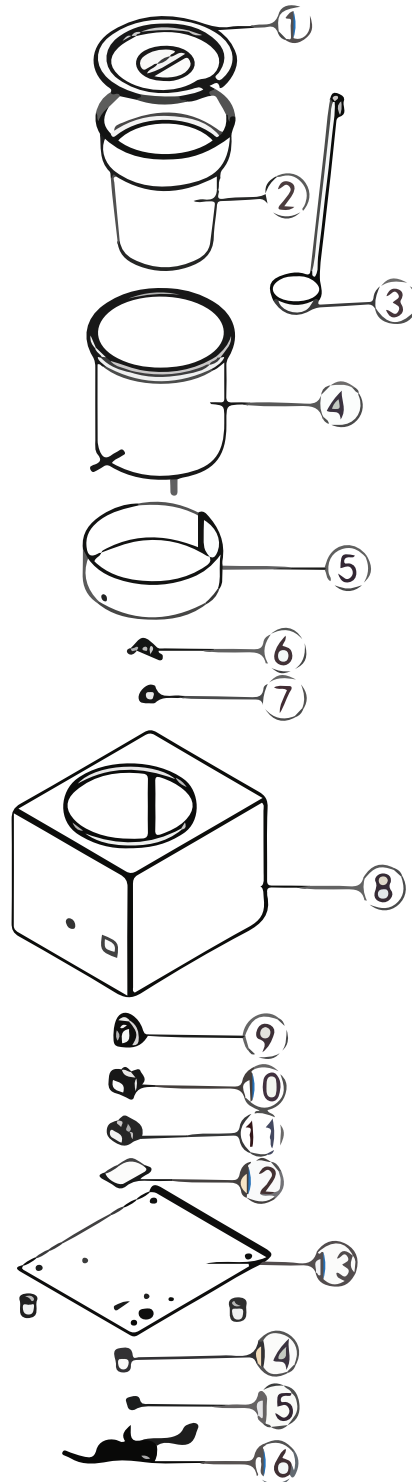

# Parts Breakdown

Model FW-CN-0004 44310

# Parts Breakdown

---

## Model FW-CN-0004 44310

Item No.	Description	Position	Item No.	Description	Position	Item No.	Description	Position
AO846	Lid for 44310	1	AO852	Temperature Limiter for 44310	7	AO857	Bottom Plate for 44310	13
AO847	Inner Pot for 44310	2	AO853	Shell for 44310	8	62265	Feet for 44310	14
AO848	Ladle for 44310	3	AO854	Knob for 44310	9	AO858	Wire Buckle for 44310	15
AO849	Inner Drum for 44310	4	67215	Switch for 44310	10	AO859	Power Cord for 44310	16
AO850	Heating Ring for 44310	5	AO855	Terminal for 44310	11			
AO851	Thermostat for 44310	6	AO856	Insulation Plate for 44310	12			