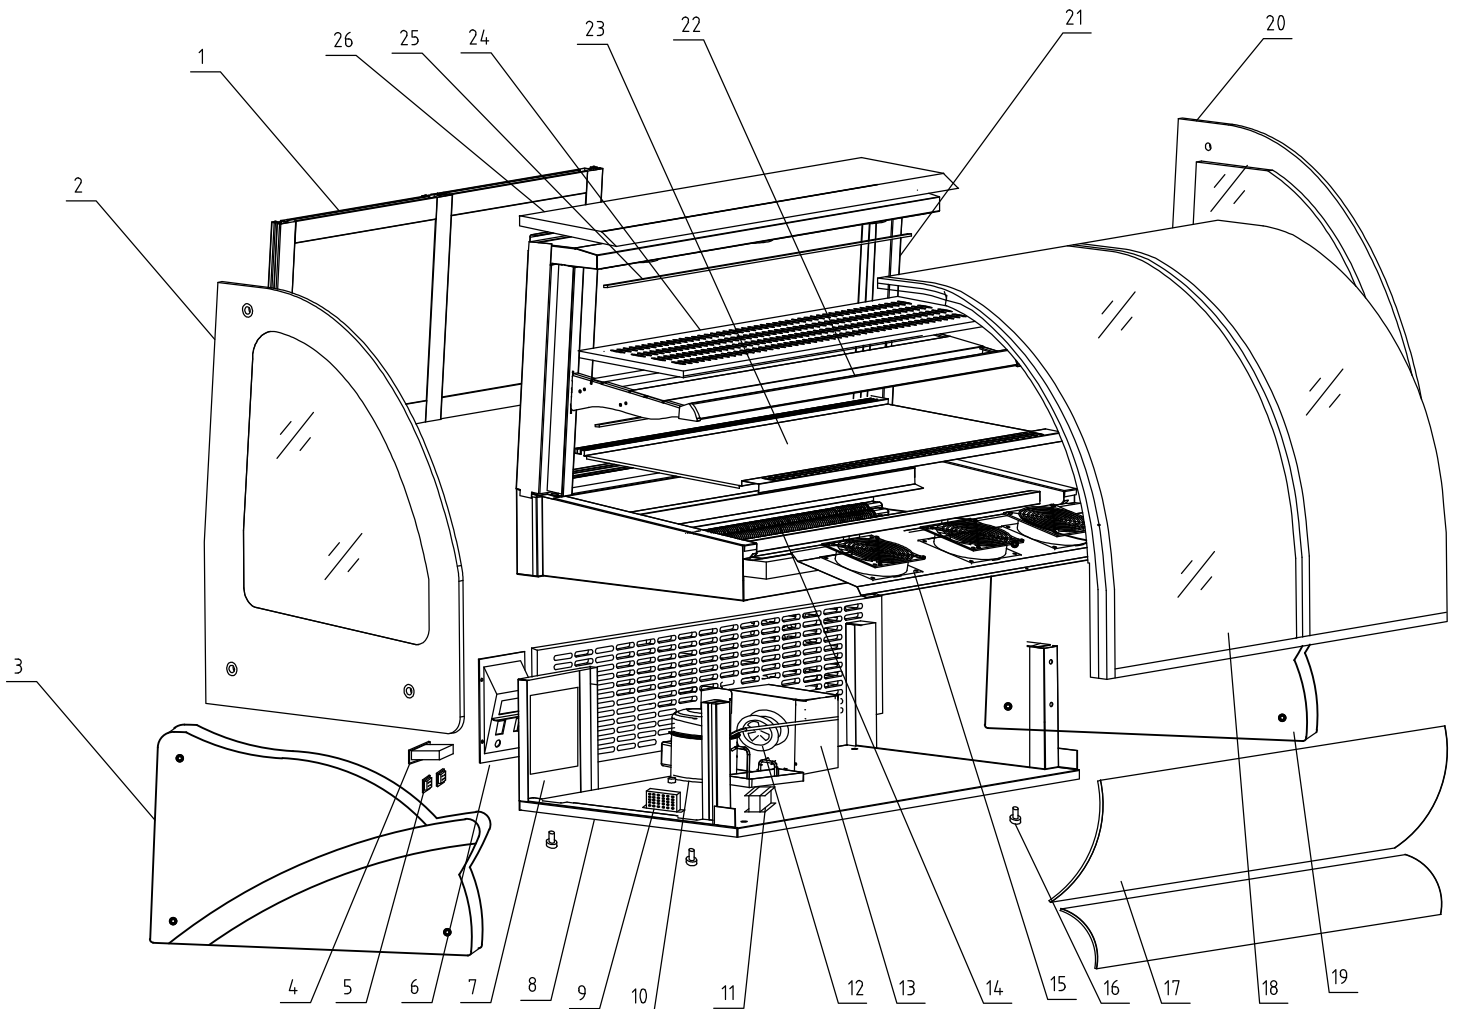

Parts Breakdown

Model RS-CN-0140-D 44639

Parts Breakdown

Model RS-CN-0140-D 44639

Item No.	Description	Position	Item No.	Description	Position	Item No.	Description	Position
AA000	Back Sliding Door for 44639	1	66973	Compressor for 44639	10	AA015	Right Panel for 44639	19
AA001	Left Glass for 44639	2	AA007	Transformer for Glass for 44639	11	AA016	Right Glass for 44639	20
AA002	Left Panel for 44639	3	AA008	Condenser Fan for 44639	12	AA017	Body for 44639	21
66967	Thermostat for Temperature for 44639	4	AA009	Condenser for 44639	13	AA018	Shelf for 44639	22
66968	Switch for 44639	5	AA010	Evaporator for 44639	14	AA019	Metal Shelf 1 for 44639	23
AA003	Control Panel for 44639	6	AA011	Evaporator Fan for 44639	15	AA020	Metal Shelf 2 for 44639	24
AA004	Panel Fixing Board for 44639	7	AA012	Adjustable Foot for 44639	16	AA021	Lamp for 44639	25
AA005	Under Frame for 44639	8	AA013	Front Panel for 44639	17	AA022	Top Panel for 44639	26
AA006	Transformer for 44639	9	AA014	Front Sliding Glass for 44639	18			