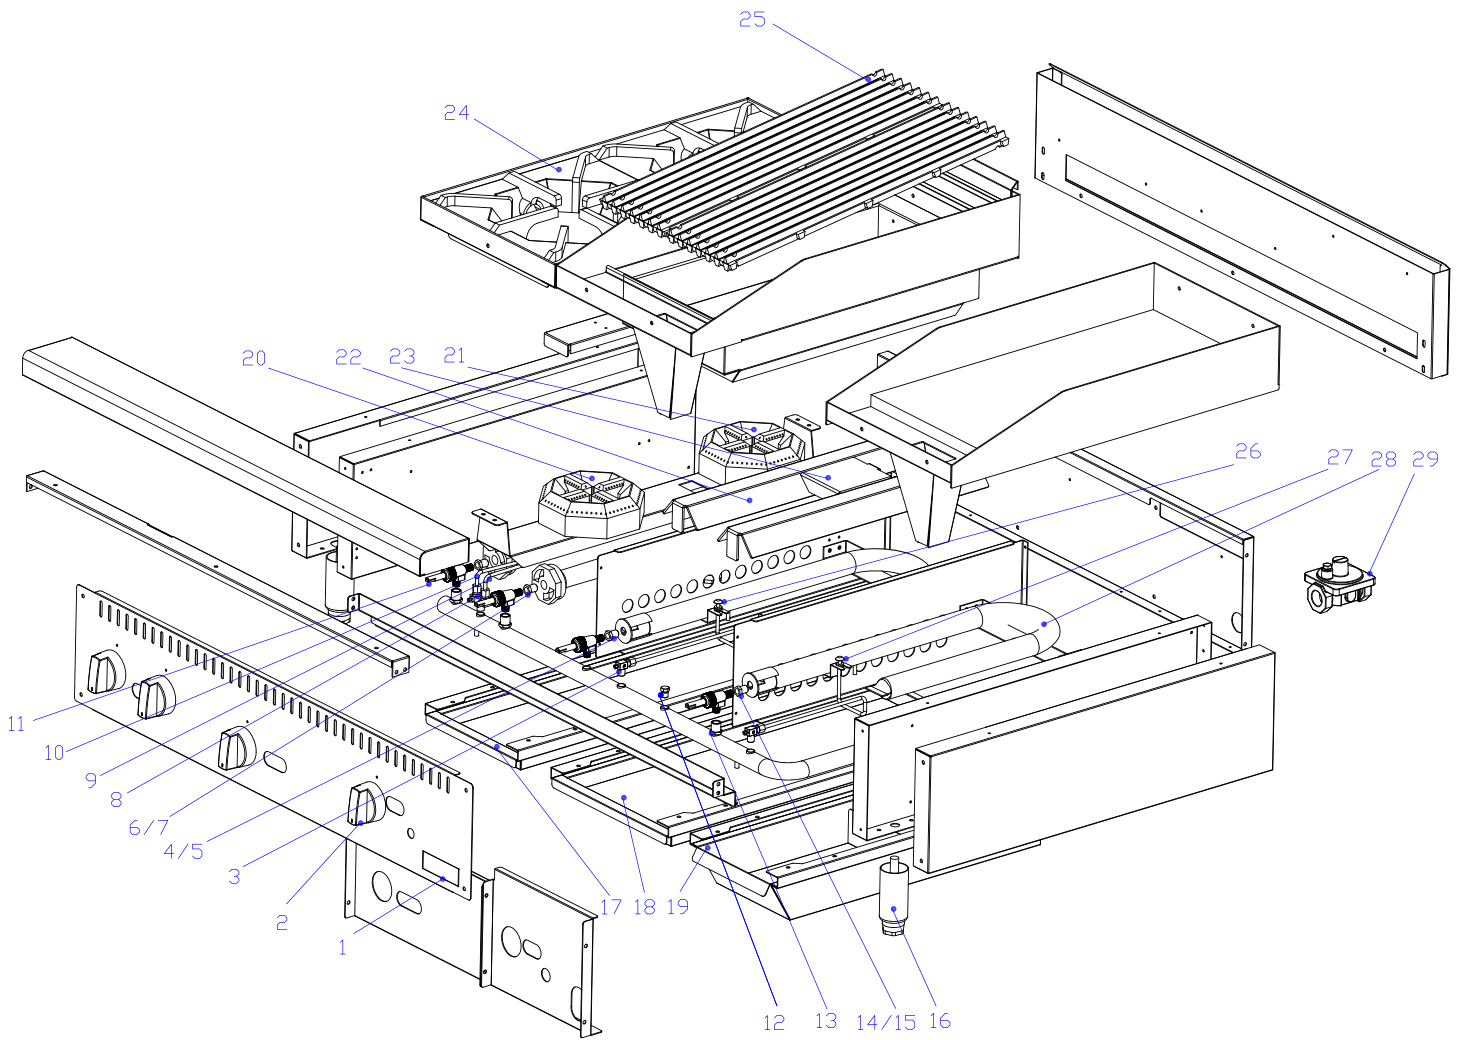

Parts Breakdown

Model CE-CN-12H12C12G 48086

Parts Breakdown

Model CE-CN-12H12C12G 48086

Item No.	Description	Position	Item No.	Description	Position	Item No.	Description	Position
AI780	Nameplate for 48086	1	AP484	Gas Valve for 48086	11	AI797	Rear Burner for Hotplate for 48086	21
AI779	Knob for 48086	2	AP485	Pressure Test Stud for 48086	12	AI782	Stainless Steel Radiant - Charbroiler for 48086	22
AP480	Single Head Pilot Valve for 48086	3	AP486	Valve Joint Base for 48086	13	AP490	Short Radiant for 48086	23
AI783	Orifice (Charbroiler Nat Gas) for 48086	4	AI756	Orifice-TP Griddle Nat for 48086	14	AI798	Grate for Hotplate for 48086	24
AI784	Orifice (Charbroiler LP Gas) for 48086	5	AI768	Orifice-Griddle Manual - L for 48086	15	AI781	Grate - Charbroiler for 48086	25
AI799	Orifice (Hotplate Nat Gas) for 48086	6	AI752	4" Adjustable Leg for 48086	16	AP491	Charbroiler/Griddle Pilot Head and Tube for 48086	26, 27
AI800	Orifice (Hotplate LP Gas) for 48086	7	AP487	Hot Plate Tray for 48086	17	AI753	U Burner-Griddle & C Broiler for 48086	28
AP481	Dual Head Pilot Valve for 48086	8	AP488	Charbroiler Tray for 48086	18	AI750	Regulator 4/10 for 48086	29
AP482	Rear Pilot Head and Tube for 48086	9	AP489	Grease Drawer for 48086	19			
AP483	Front Pilot Head and Tube for 48086	10	AI796	Front Burner for Hotplate for 48086	20			