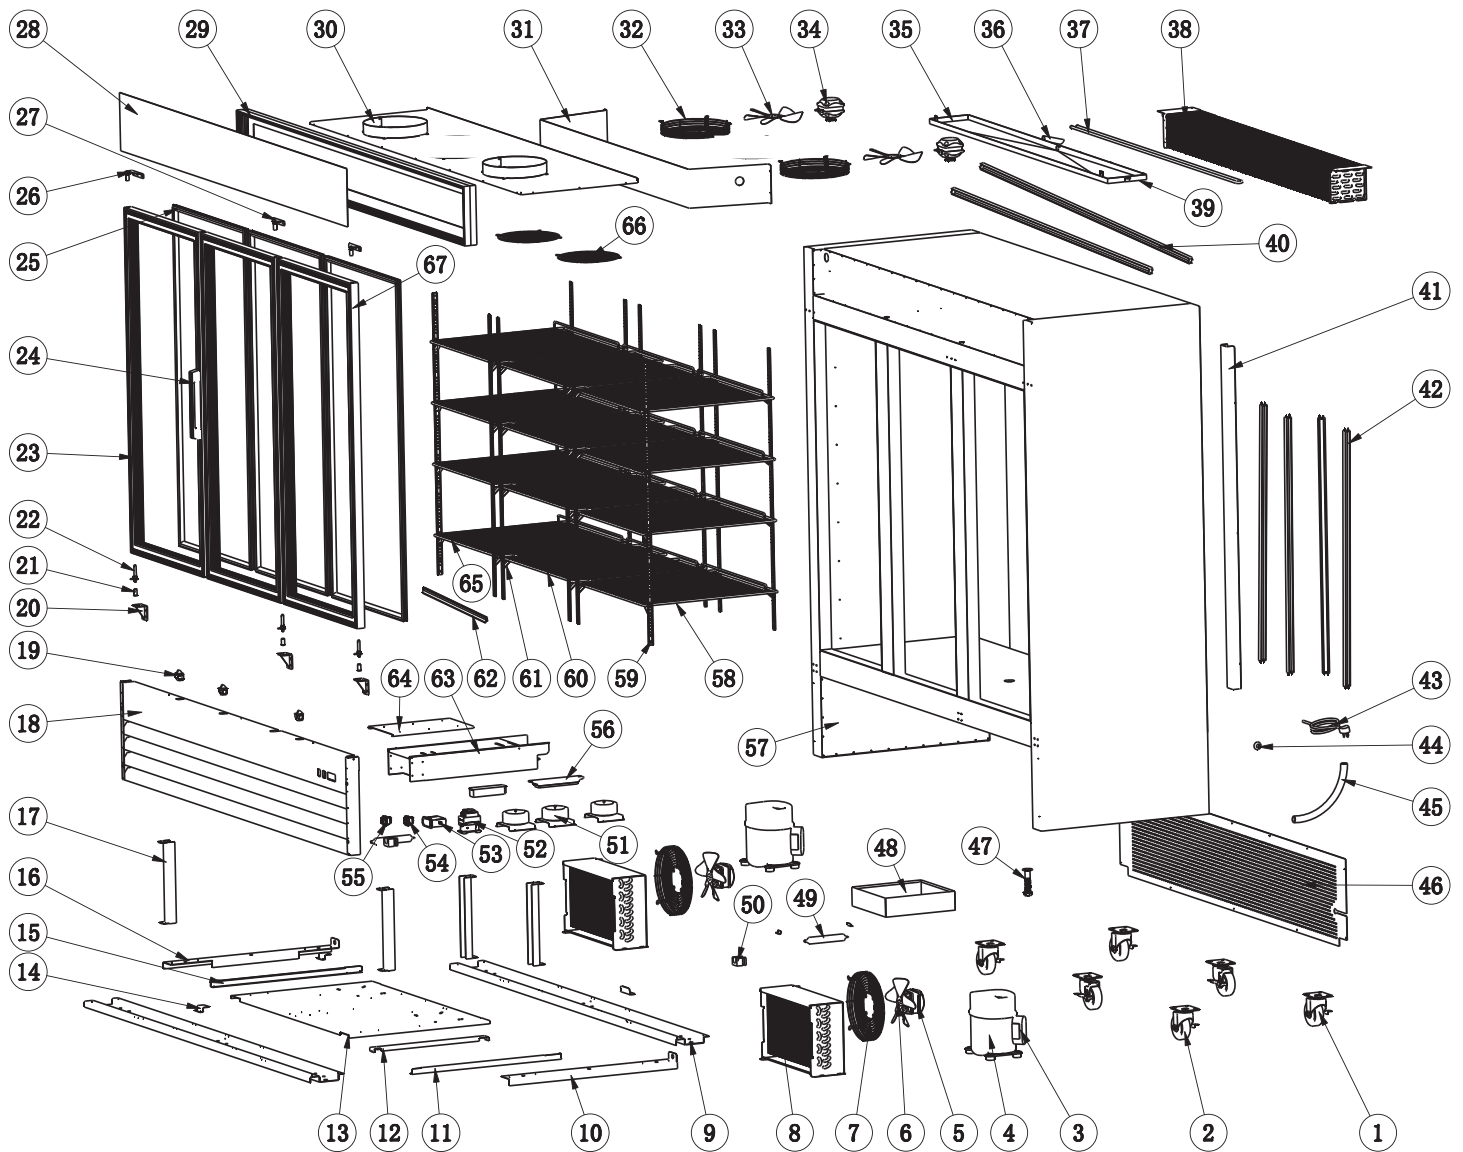

Parts Breakdown

Model **FR-CN-0052-HC** 50087

Parts Breakdown

Model FR-CN-0052-HC 50087

Item No.	Description	Position	Item No.	Description	Position	Item No.	Description	Position
AA743	4" Caster without Brake for 50087	1	AA929	Left Glass Door for 50087	23	AA703	Power Cord Cover for 50087	44
AA584	Caster with Brake for 50087	2	AA695	Glass Door Handle for 50087	24	AA216	Drain Tube for 50087	45
AH688	Compressor for 50087	4	AH696	Gasket for 50087	25	AE918	Back Grill for 50087	46
AH689	Condenser Fan Motor for 50087	5	AA808	Bottom Left Hinge Holder for 50087	26	AA686	Plastic Drain Pipe with Fixer for 50087	47
AA814	Condenser Fan Motor Blade for 50087	6	AA857	Upper Right Hinge Holder for 50087	27	AB970	Outer Drain Pan for 50087	48
AB077	Condenser Fan Cover for 50087	7	AH697	Lamp Box Film for 50087	28	AB594	Filter D25x160-B for 50087	49
AH690	Condenser for 50087	8	AH698	Lamp Box Frame for 50087	29	AB595	Filter Fixer for 50087	50
AH691	Caster Supporter for 50087	9	AH699	Fan Motor Cover for 50087	30	AH710	Glass Door Transformer for 50087	51
AE877	Right Bracket Connector for 50087	10	AH700	Evaporator Fan Baffle for 50087	31	AH711	Contactora for 50087	52
AE894	Right Rail for Installation Board for 50087	11	AH701	Evaporator Fan Motor Supporter for 50087	32	AA324	Thermostat for 50087	53
AH692	Installation Track for 50087	12	AA248	Condenser Fan Blade for 50087	33	AA362	LED Light Switch for 50087	54
AH693	Compressor Installation Board for 50087	13	AH702	Evaporator Fan Motor for 50087	34	AA124	Power Switch for 50087	55
AA304	Installation Board Limited Block for 50087	14	AH703	Evaporator Drain Pan for 50087	35	AH712	LED Power Supply for 50087	56
AE892	Left Rail for Installation Board for 50087	15	AH704	Drain Hose Heater for 50087	36	AE917	Shelf for 50087	58, 65
AE880	Left Bracket Connector for 50087	16	AH705	Defrost Heater for 50087	37	AA809	K Strip for 50087	59
AH694	Compressor Unit Supporting Board for 50087	17	AH706	Evaporator for 50087	38	AA811	Middle Shelf for 50087	60
AH695	Front Grill for 50087	18	AH707	Drain Pan Heater for 50087	39	26884	K Clip for 50087	61
AA844	Door Switch for 50087	19	AH708	Lamp Box LED for 50087	40	AA777	Shelf Tag for 50087	62
AA807	Bottom Right Hinge Holder for 50087	20	AH709	Air Pipe Protection Board for 50087	41	AH713	Evaporator Fan Motor Cover for 50087	66
AA715	Axis Cover for 50087	21	AG461	LED Light for 50087	42	AA930	Right Glass Door for 50087	67
AA810	Bottom Hinge Axis for 50087	22	AA927	Power Cord for 50087	43			