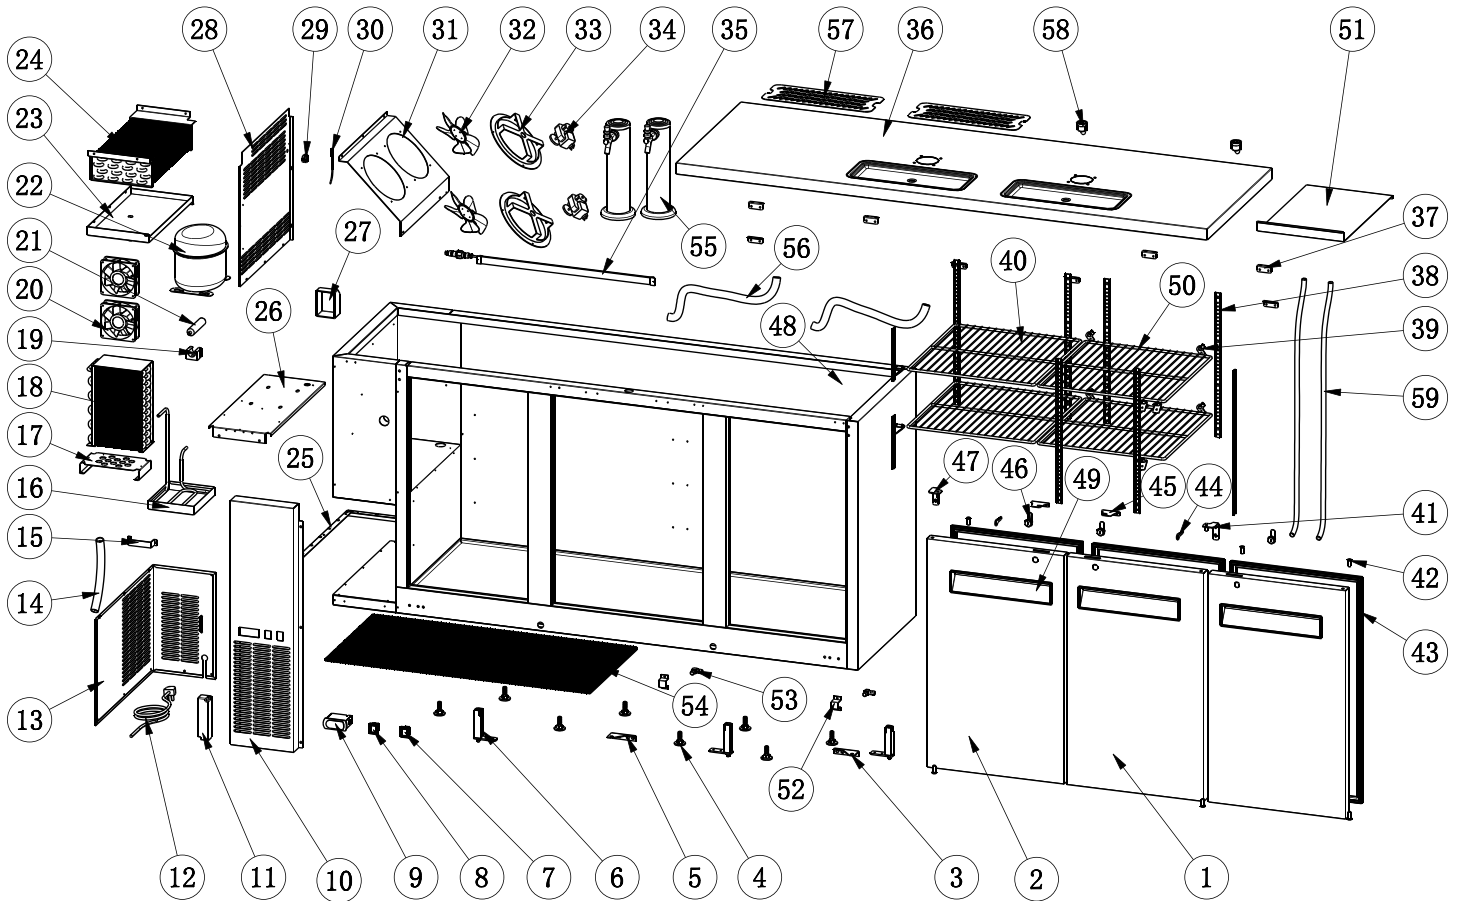

Parts Breakdown

Model **BB-CN-0020-DH** 50065

Parts Breakdown

Model BB-CN-0020-DH 50065

Item No.	Description	Position	Item No.	Description	Position	Item No.	Description	Position
AF800	Right Door for 50065	1	AA128	Condenser Fan Motor for 50065	20	AF804	Shelf/Left and Right for 50065	40
AF801	Left Door for 50065	2	AA371	Filter for 50065	21	AA436	Upper Right Hinge for 50065	41
AA359	Bottom Right Hinge for 50065	3	AF088	Compressor for 50065	22	AA388	Axis Cover for 50065	42
AA185	Leveling Feet for 50065	4	AF779	Inner Drain Pan for 50065	23	AA503	Gasket for 50065	43
AA360	Bottom Left Hinge for 50065	5	AA373	Evaporator for 50065	24	AA196	Key for 50065	44
AA398	Bottom Hinge Axis for 50065	6	AF780	Fixed Mounts for Back Grill for 50065	25	AF761	Lock Plate for 50065	45
AA124	Power Switch for 50065	7	AF781	Compressor Installation Board for 50065	26	AA197	Lock for 50065	46
AA362	LED Light Switch for 50065	8	AF802	Evaporator Cover for 50065	28	AF786	Upper Light Hinge for 50065	47
AB109	Thermostat for 50065	9	AA378	Temperature Probe Fixer for 50065	29	AA418	Door Handle for 50065	49
AF776	Control Panel for 50065	10	AA121	Temperature Sensor of Cabinet Inside for 50065	30	AA484	Middle Shelf for 50065	50
AA364	LED Power Supply for 50065	11	AF783	Evaporator Fan Installation Board for 50065	31	AF805	Air Deflector for 50065	51
AA365	Power Cord for 50065	12	AA962	Blade of Evaporator Fan Motor for 50065	32	AF787	Baffle for 50065	52
AF777	Back Grill for 50065	13	AF784	Evaporator Fan Holder for 50065	33	AA529	Plastic Connector for 50065	53
AA216	Drain Tube for 50065	14	AA913	Evaporator Fan Motor for 50065	34	AA531	Rubber Pad for 50065	54
AB974	Handle for Installation Board for 50065	15	68296	LED Light for 50065	35	AA533	Beer Tower Kit - One Tap for 50065	55
AF087	Outer Drain Pan for 50065	16	AF803	Top Board for 50065	36	AA532	Corrugated Pipe for 50065	56
AF778	Condenser Installation Board for 50065	17	AF764	Top Board Fixer for 50065	37	AF762	Cover for Beer Drip Pan for 50065	57
AA370	Condenser for 50065	18	AF176	K Strip-4 Holes for 50065	38	69703	Elbow Pipe for 50065	58
AB595	Filter Fixer for 50065	19	26884	K Clip for 50065	39	AA528	Drain Hose for 50065	59