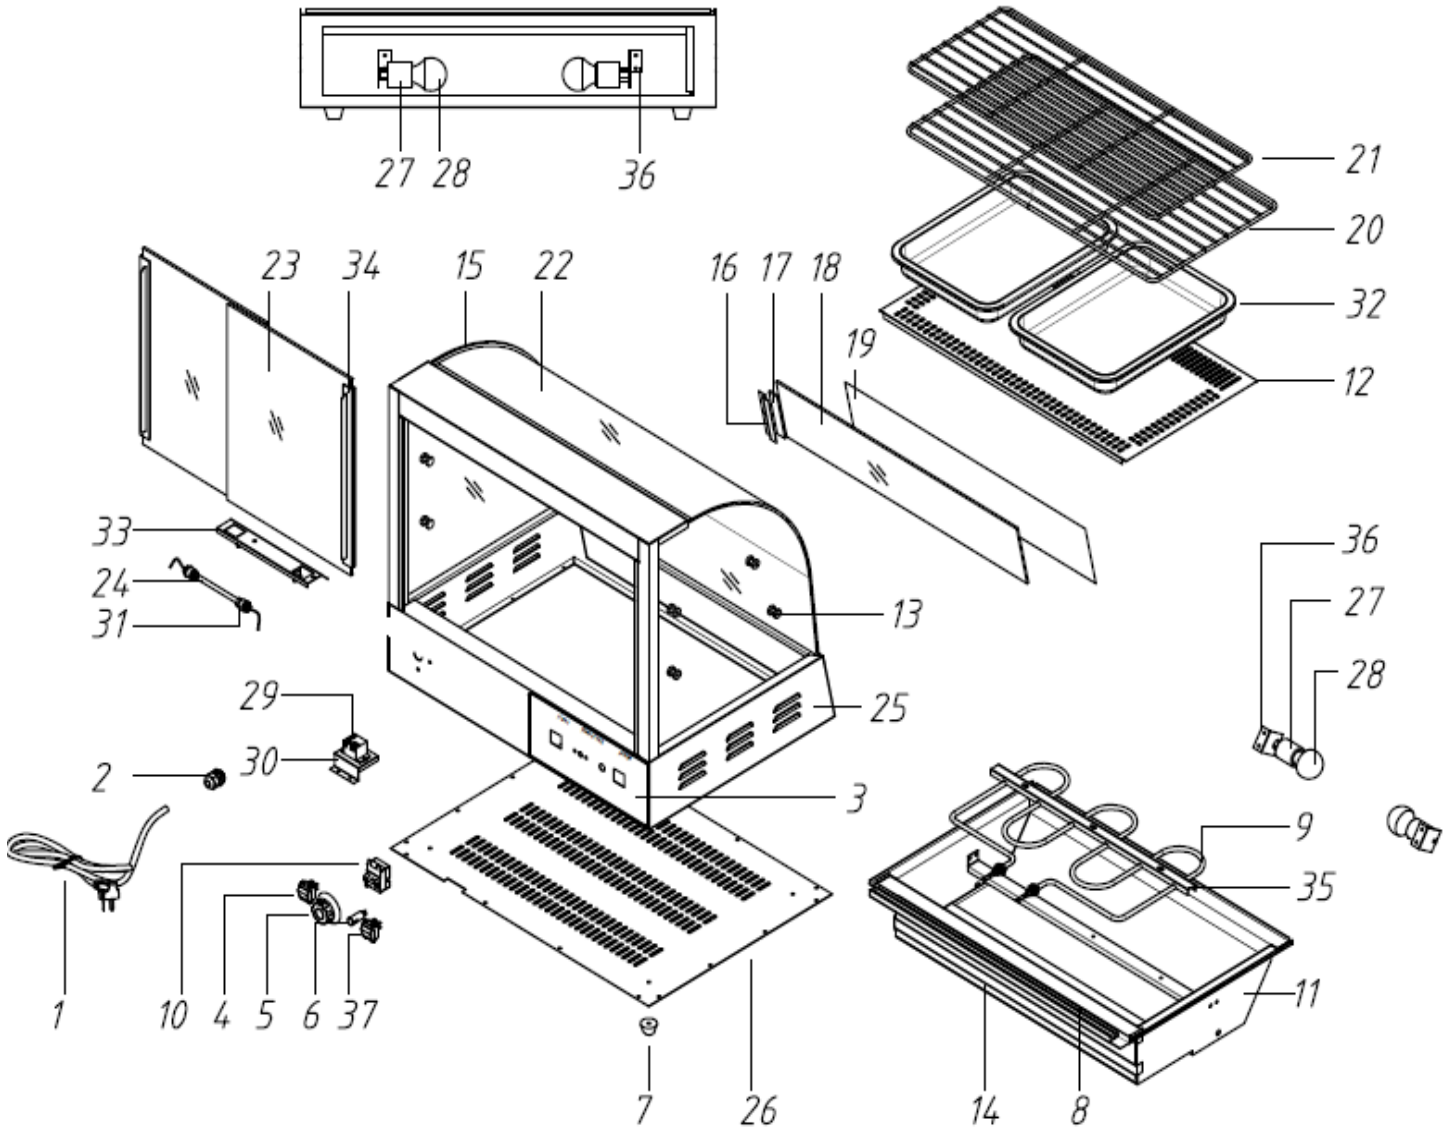

Parts Breakdown

Model DW-CN-0660 21479

back side of the tank

Parts Breakdown

Model DW-CN-0660 21479

Item No.	Description	Position	Item No.	Description	Position	Item No.	Description	Position
24702	Power Cord for 21479	1	24715	Support for 21479	14	AC137	Baseboard for 21479	26
24703	Power Cord Holder for 21479	2	24716	Side Glass for 21479	15	24728	40 W Light Holder for 21479	27
24704	PVC Sticker for 21479	3	24717	Fixed Plate for 21479	16	24729	40 W Light for 21479	28
24705	Light Switch for 21479	4	AC135	Gasket for 21479	17	37496	Relay for 21479	29
25172	Temperature Controller with Knob for 21479	5	AC136	Light Box Glass for 21479	18	AC138	Relay Socket for 21479	30
24707	Indicator Light-Specify Green/ Orange for 21479	6	24720	Decorate Board (including 2 Glass and 1 PVC Color Board) for 21479	19	44051	Halogen Lamp Holder for 21479	31
24708	24 H Plastic Feet for 21479	7	24721	320mm Shelf for 21479	20	28739	Food Plate for 21479	32
24709	Door Guide Slot for 21479	8	24722	260mm Shelf for 21479	21	44053	Halogen Lamp Holder Socket for 21479	33
24710	Heater for 21479	9	24723	Curved Glass for 21479	22	37133	Black Door Handle for 21479	34
25172	Temperature Controller with Knob for 21479	10	24724	Door Glass for 21479	23	44055	Heater Stator for 21479	35
24712	Base for 21479	11	24725	Halogen Lamp for 21479	24	44056	Bulb Holder Socket for 21479	36
24713	Cover Board for 21479	12	78643	Fluorescent Tube Light 20W for 21479	24	44057	Power Switch for 21479	37
24714	M5x12 Screw for 21479	13	24726	Bottom Cover for 21479	25	27538	Silicon Glass Glue for 21479	