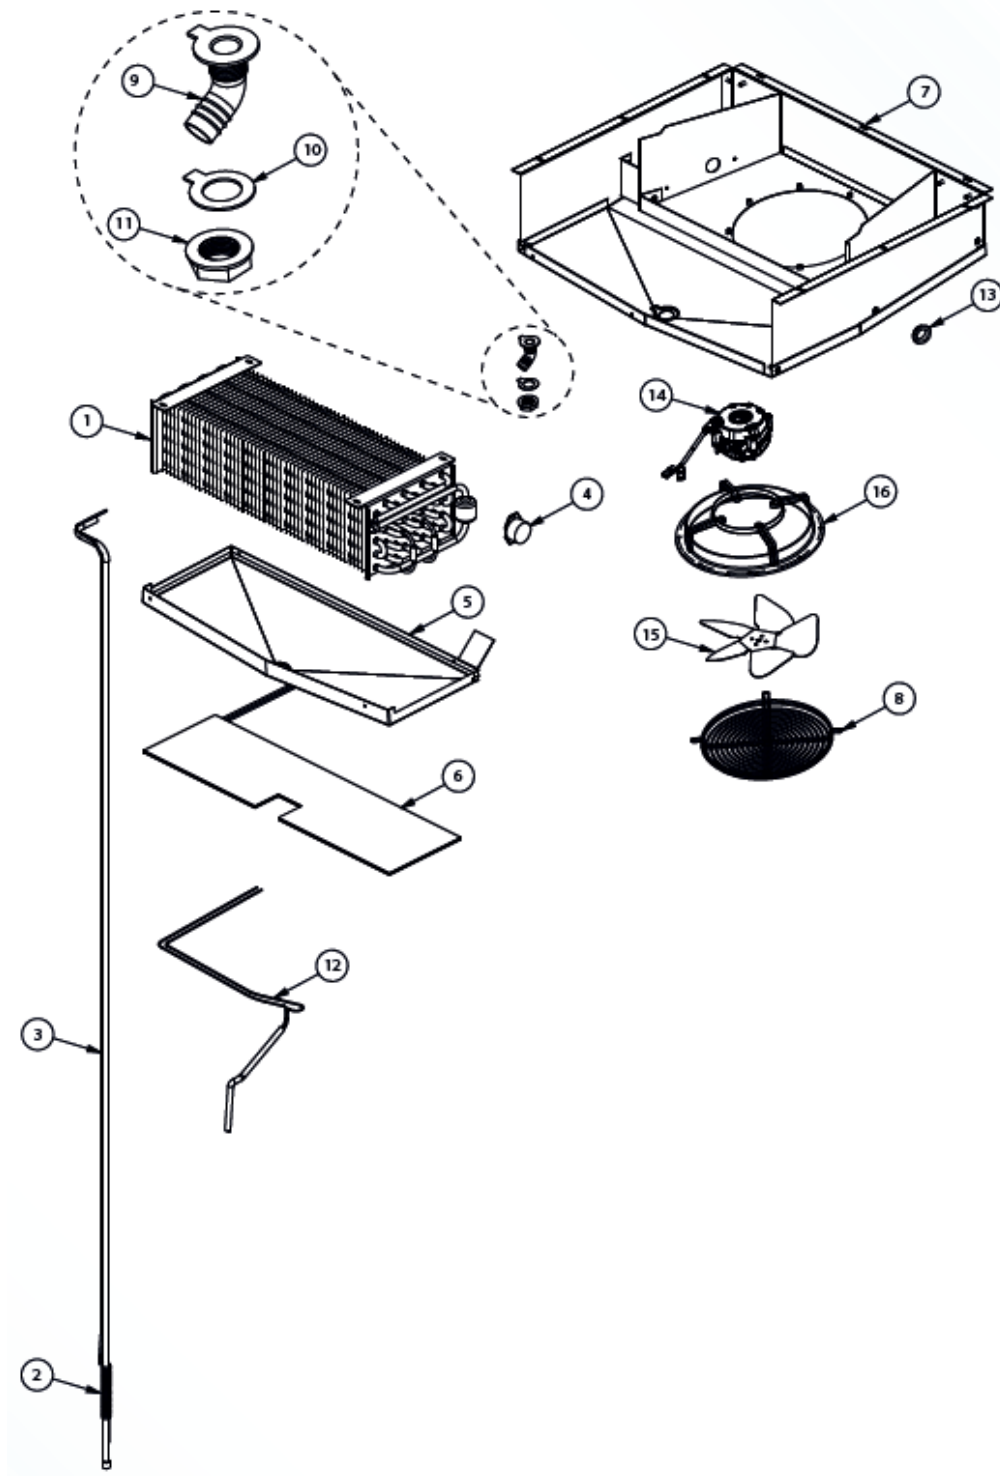

Parts Breakdown

Model VFS24 41221

General Assembly

Parts Breakdown

Model VFS24 41221

Evaporator Assembly

Parts Breakdown

Model VFS24 41221

Condenser Assembly

Parts Breakdown

Model VFS24 41221

Door Assembly

Parts Breakdown

Model VFS24 41221

General Assembly

Item No.	Description	Position	Item No.	Description	Position	Item No.	Description	Position
62480	Back Grill G3D42 for 41221	1	66645	Clip, F/Pilaster for 41221	4	66507	Thermometer, Wall MTG, 3017492 for 41221	7
66643	Shelf for 41221	2	66646	Pilaster for 41221	5	66647	Metallic Front Grill for 41221	8
66644	Floor Shelf for 41221	3	66393	Leveling Screw, 1/2"-13x2" W/PLA UL for 41221	6	66648	Controller for 41221	9

Evaporator Assembly

Item No.	Description	Position	Item No.	Description	Position	Item No.	Description	Position
66649	Evaporator for 41221	1	66655	White Evap Housing for 41221	7A	66661	Drain Gasket for 41221	10
66650	Cap Tube for 41221	2	66656	Black Evap Housing for 41221	7B	66662	Heater for 41221	11
66651	Return Pipe for 41221	3	66657	White Grill, Wire Fan Blade for 41221	8A	66663	Grommet for 41221	12
66652	Bimetal Disc for 41221	4	66658	Black Grill, Wire Fan Blade for 41221	8B	66664	Evaporator Fan Motor, 13W 1800RPM for 41221	13
66653	Evap Pan for 41221	5	66659	White Couple for 41221	9A	66424	Fan Blade, Wel Pla 8" Diam. 28 Deg. for 41221	14
66654	Heater, FLE 100W 115V G00 for 41221	6	66660	Black Couple for 41221	9B	66493	ABS O Motor Evaporator Support for 41221	15