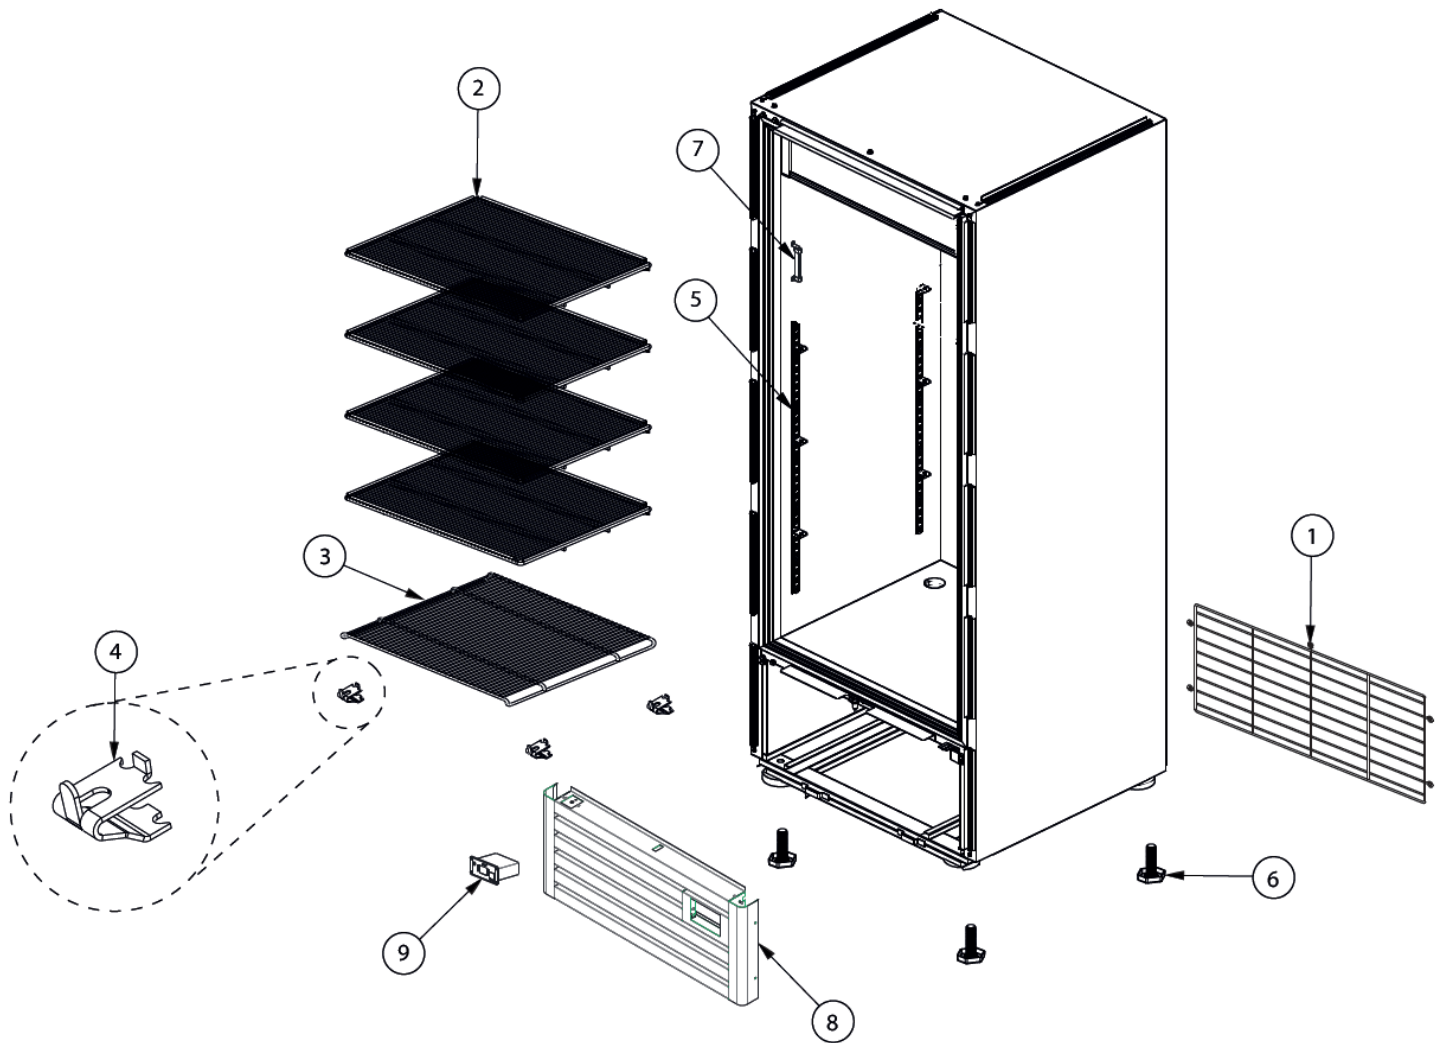

Parts Breakdown

Model VFS24 41221

General Assembly

Parts Breakdown

Model VFS24 41221

Evaporator Assembly

Parts Breakdown

Model VFS24 41221

Condenser Assembly

Parts Breakdown

Model VFS24 41221

Door Assembly

Parts Breakdown

Model VFS24 41221

General Assembly

Item No.	Description	Position	Item No.	Description	Position	Item No.	Description	Position
62480	Back Grill G3D42 for 41221	1	66645	Clip, F/Pilaster for 41221	4	66507	Thermometer, Wall MTG, 3017492 for 41221	7
66643	Shelf for 41221	2	66646	Pilaster for 41221	5	66647	Metallic Front Grill for 41221	8
66644	Floor Shelf for 41221	3	66393	Leveling Screw, 1/2"-13x2" W/PLA UL for 41221	6	66648	Controller for 41221	9