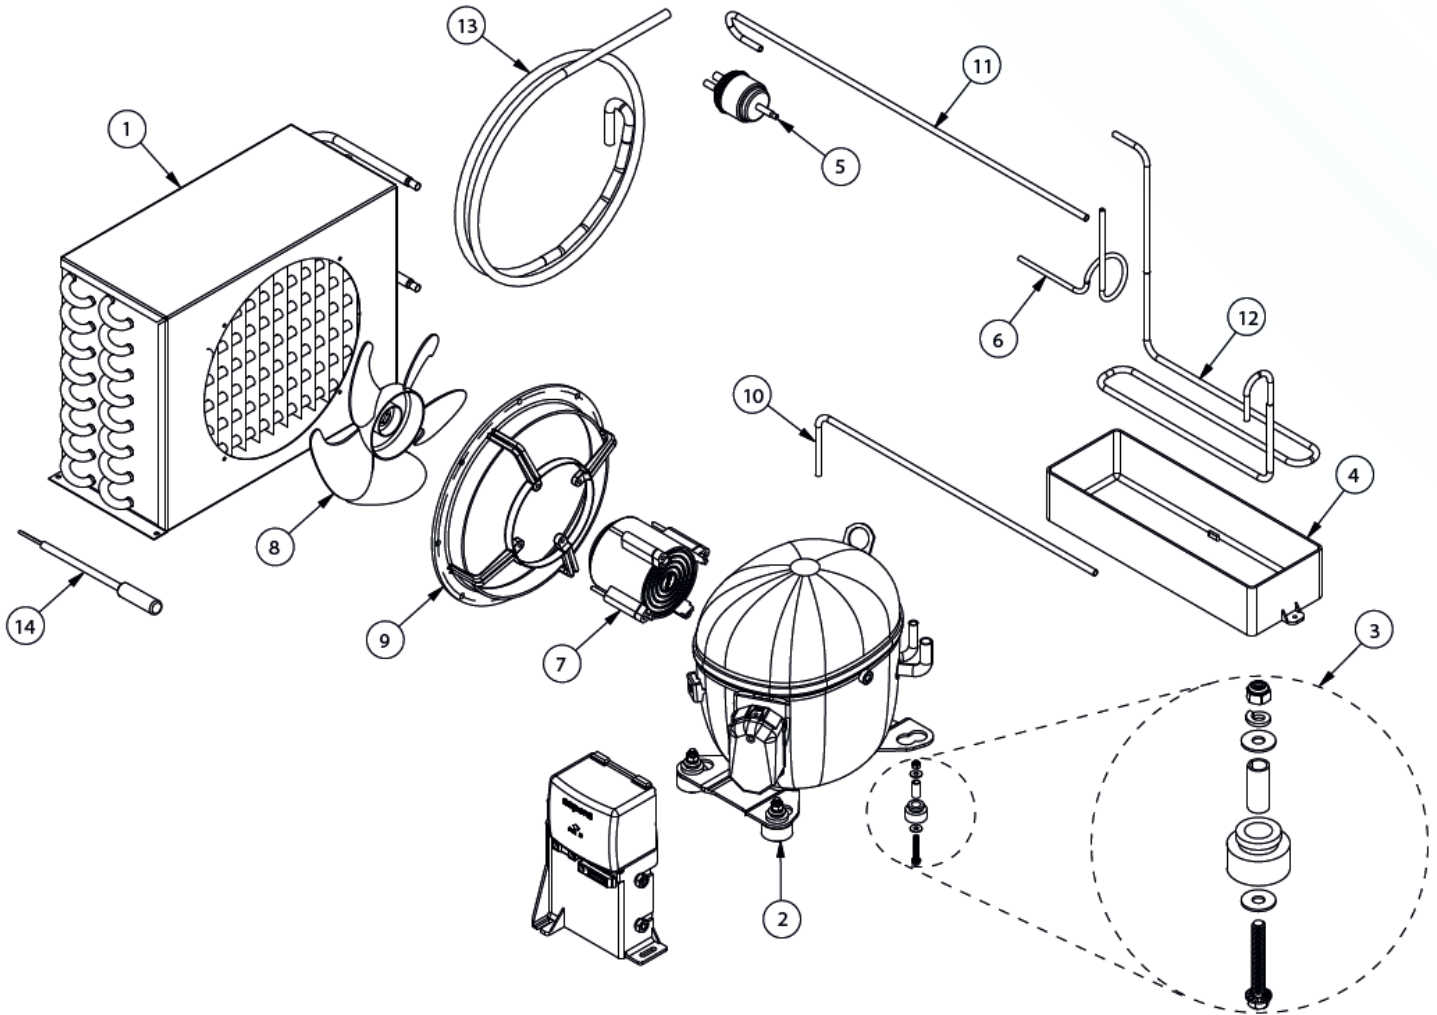

Parts Breakdown

Model VFS24 41221

General Assembly

Parts Breakdown

Model VFS24 41221

Evaporator Assembly

Parts Breakdown

Model VFS24 41221

Condenser Assembly

Parts Breakdown

Model VFS24 41221

Door Assembly

Parts Breakdown

Model VFS24 41221

General Assembly

Item No.	Description	Position	Item No.	Description	Position	Item No.	Description	Position
62480	Back Grill G3D42 for 41221	1	66645	Clip, F/Pilaster for 41221	4	66507	Thermometer, Wall MTG, 3017492 for 41221	7
66643	Shelf for 41221	2	66646	Pilaster for 41221	5	66647	Metallic Front Grill for 41221	8
66644	Floor Shelf for 41221	3	66393	Leveling Screw, 1/2"-13x2" W/PLA UL for 41221	6	66648	Controller for 41221	9