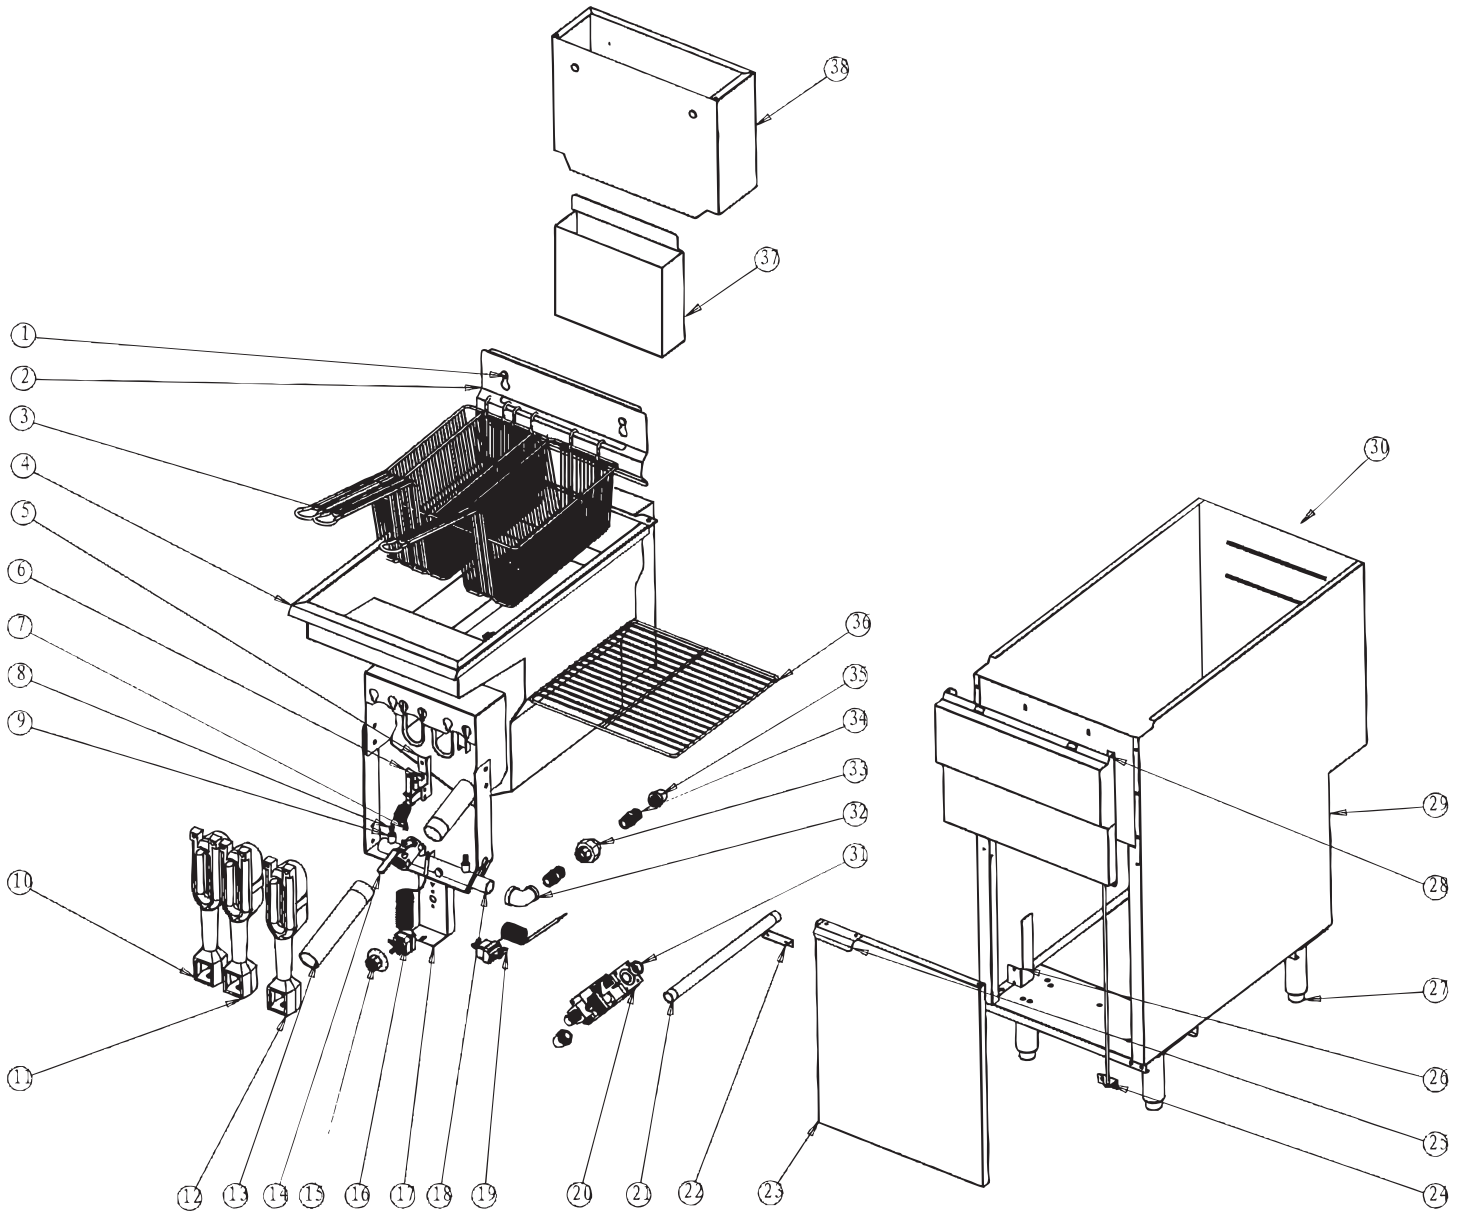

Parts Breakdown

Model CE-CN-0023-FP 43422

Parts Breakdown

Model CE-CN-0023-FP 43422

Item No.	Description	Position	Item No.	Description	Position	Item No.	Description	Position
64511	Basket Hanger Locking Screw for 43422	1	64521	Burner (Holes on Both Sides) for 43422	11	64523	Drain Extension for 43422	26
64512	Basket Hanger for 43422	2	64522	Burner (Hole on the Left) for 43422	12	64537	Adjustable Foot for 43422	27
66616	Basket for 43422	3	64523	Drain Extension for 43422	13	64541	Adaptor for 43422	31
66617	Tank Assembly for 43422	4	66620	Oil Drain Valve for 43422	14	64542	Adaptor for 43422	32
66618	Pilot Connecting Plate for 43422	5	66621	Thermostat Knob for 43422	15	64543	Union Connector for 43422	33
66682	Pilot Bracket (LPG) for 43422	6	64526	Thermostat for 43422	16	64544	Straight Pipe with Male Thread for 43422	34
64517	Thermal Pile for 43422	7	64528	Venturi Pipe for 43422	18	64545	Connector for 43422	35
66619	Nozzle for 43422	8	64529	Hi Limit for 43422	19	66681	Supporting Grid for 43422	36
64519	Nozzle Base for 43422	9	66683	Gas Safety Valve LPG for 43422	20			
64520	Burner (Hole on the Right) for 43422	10	66680	Inlet Pipe for 43422	21			