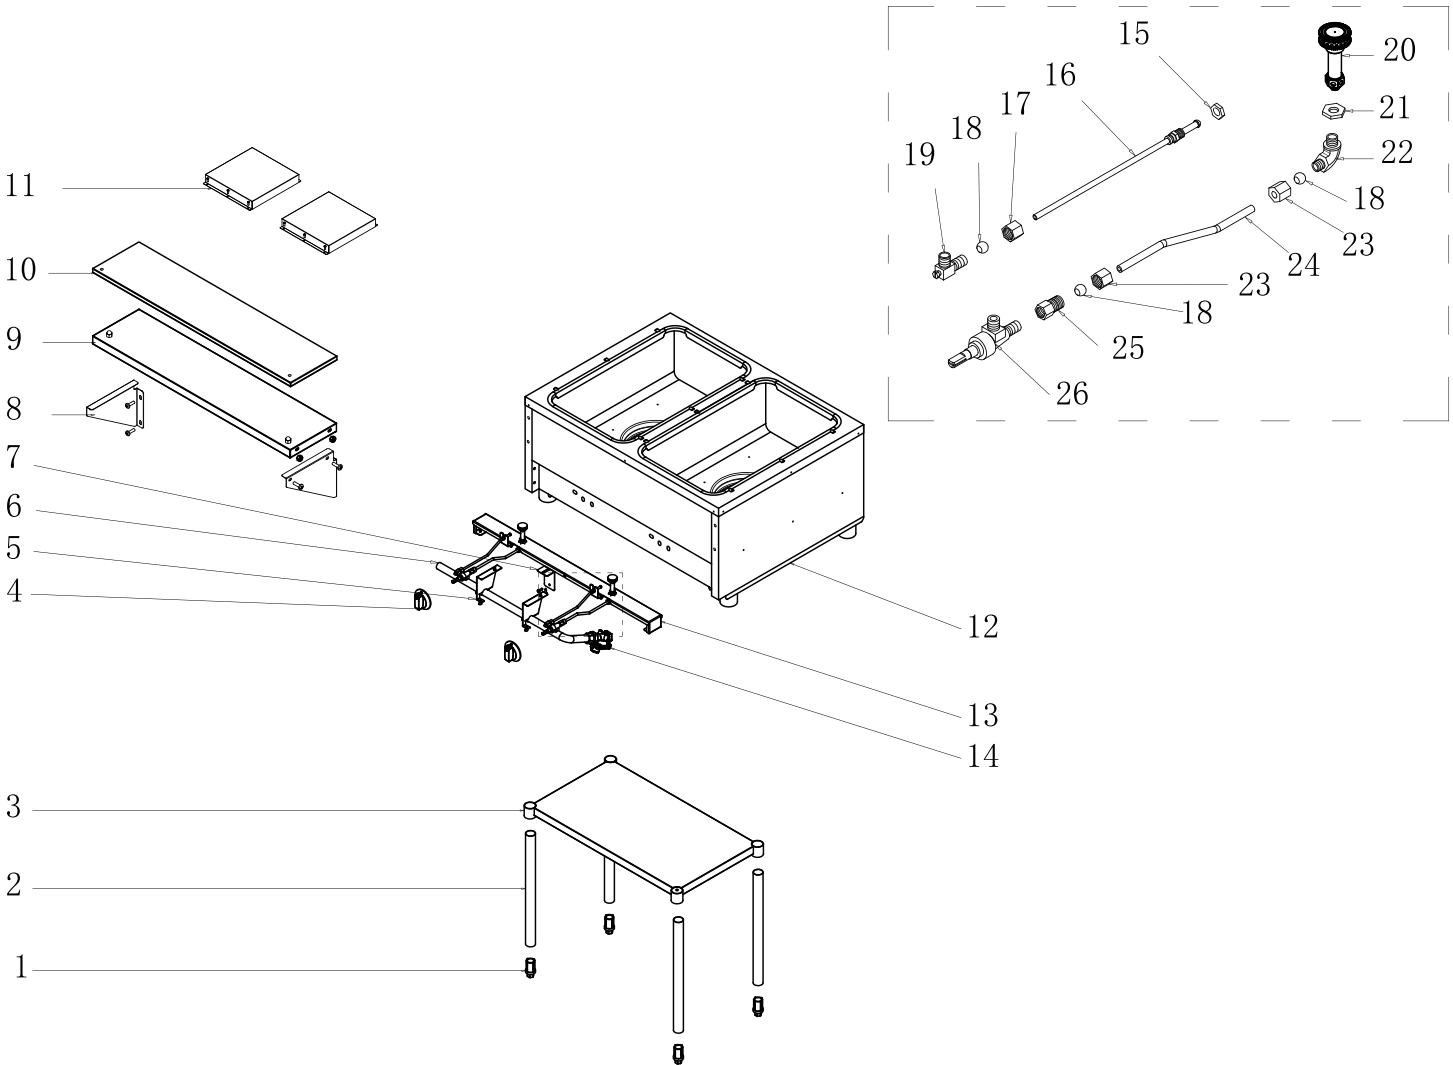

# Parts Breakdown

Model FW-CN-0002-NG 47342

# Parts Breakdown

---

## Model FW-CN-0002-NG 47342

Item No.	Description	Position	Item No.	Description	Position	Item No.	Description	Position
AI675	Feet for 47342	1	AI684	Poly Cutting Board for 47342	10	AI693	Elbow Pipe for 47342	19
AI676	Leg Pipe for 47342	2	AI685	Cover for 47342	11	AI694	Jet Burner for 47342	20
AI677	Under Shelf for 47342	3	AI686	Body for 47342	12	AI695	Lock Nut for 47342	21
AI678	Knob for 47342	4	AI687	Long Support Frame for 47342	13	AI696	Elbow Pipe for 47342	22
AI679	Support Frame for 47342	5	AI688	Regulator (NG) for 47342	14	AI697	Lock Nut for 47342	23
AI680	Gas Pipe for 47342	6	AI689	Lock Nut for 47342	15	AI698	Burner Gas Pipe for 47342	24
AI681	Support Frame for 47342	7	AI690	Pilot Burner for 47342	16	AI699	Lock Nut (NG) for 47342	25
AI682	Bracket for 47342	8	AI691	Lock Nut for 47342	17	AI700	Gas Valve for 47342	26
AI683	Shelf for Cutting Board for 47342	9	AI692	Circle Hoop for 47342	18			