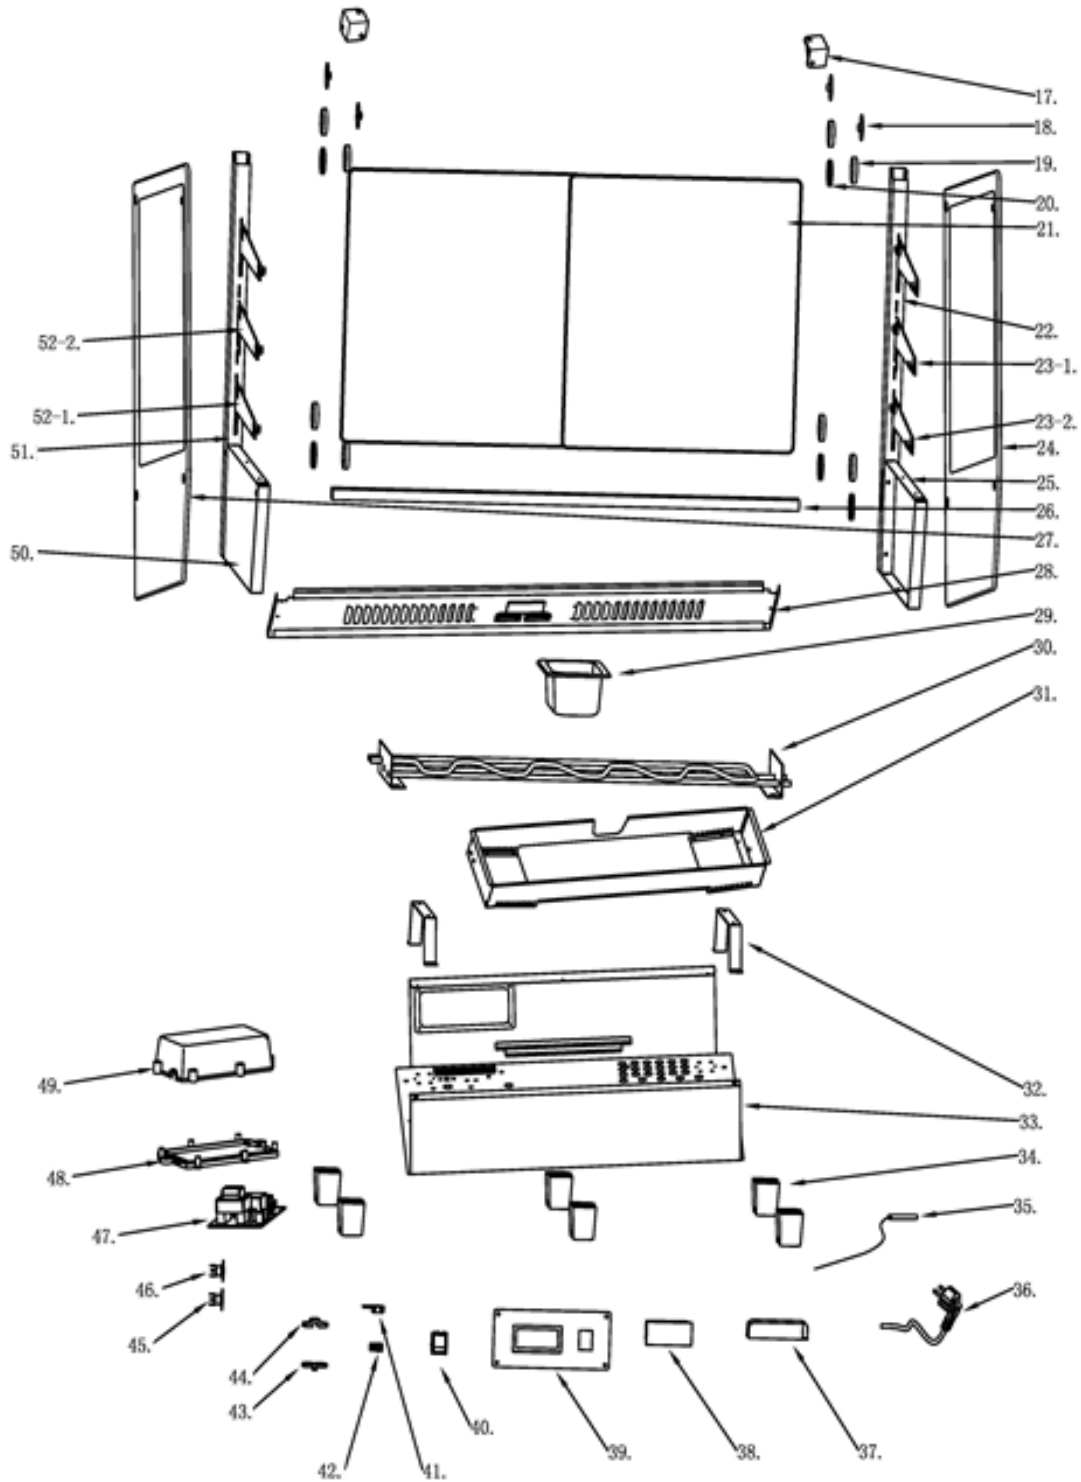

Parts Breakdown

Model DW-CN-0202-5 47427

Parts Breakdown

Model DW-CN-0202-5 47427

Parts Breakdown

Model DW-CN-0202-5 47427

Item No.	Description	Position	Item No.	Description	Position	Item No.	Description	Position
AD867	Side Board for Light Cover for 47427	1	AJ692	Rear Door Glass for 47427	21	71514	Switch for 47427	40
AJ681	Lampshade for 47427	2	71656	Right Pillar for 47427	22	AD870	Fixed Plate for 47427	41
AJ682	Glass Chute for 47427	3	67314	Bottom Shelf Bracket Right for 47427	23-1	AD869	Steel Ingot for 47427	42
AJ683	LED for 47427	4	71653	Right Small Bracket for 47427	23-2	61246	Wire Clip Holder for 47427	43
AJ684	Glass Inlay for 47427	5	AK146	Right Side Glass for 47427	24	61245	Wire Clip Cover for 47427	44
AK156	Top Glass for 47427	6	71649	Right Panel for 47427	25	AJ701	120-Degree Thermostat for 47427	45
AK157	Front Glass for 47427	7	AK159	Back Door Chute for 47427	26	AJ702	135-Degree Thermostat for 47427	46
AK158	Glass Seal Strip for 47427	8	AK147	Left Glass for 47427	27	AJ507	Small Motherboard for 47427	47
AJ687	Probe Fixing Plate for 47427	9	AK160	Thermal Base Plate for 47427	28	AA051	Control Box Cover for 47427	48
AJ489	Column Gasket for 47427	10	71658	1/9 GN Pan for 47427	29	AA050	Control Box for 47427	49
AJ688	Internet Rack for 47427	11	AJ697	V-Shaped Heating Pipe for 47427	30	71651	Left Panel for 47427	50
AJ689	Middle Grid Rack for 47427	12	AK149	Heater Pipe Chassis for 47427	31	71648	Left Pillar for 47427	51
AJ690	Remove the Rack for 47427	13	AJ500	Heater Stand for 47427	32	AJ510	Heater Bracket Chassis for 47427	53
70675	Sheath of Door Knob for 47427	14	AJ699	Mainframe for 47427	33	71652	Left Small Bracket for 47427	52-1
AJ490	Sliding Door Insert for 47427	15	AJ502	Square Foot Pad for 47427	34	67313	Bottom Shelf Bracket Left for 47427	52-2
AJ491	Pull out the Door for 47427	16	AJ503	Temperature Probe for 47427	35	AJ511	Drawer Baffle Bracket for 47427	54
66238	Fixed Angle for 47427	17	AJ424	Power Plug for 47427	36	AJ705	Drawer for 47427	55
AJ691	Glass Silicone Gasket for 47427	18	AJ700	Power Drive for 47427	37	AJ513	Water Box Baffle for 47427	56
79312	Nut Decoration for 47427	19	AJ505	New Display for 47427	38	AJ515	Rubber Adjustable Feet for 47427	57
79313	Nut Gasket for 47427	20	AJ506	Switch Panel for 47427	39			