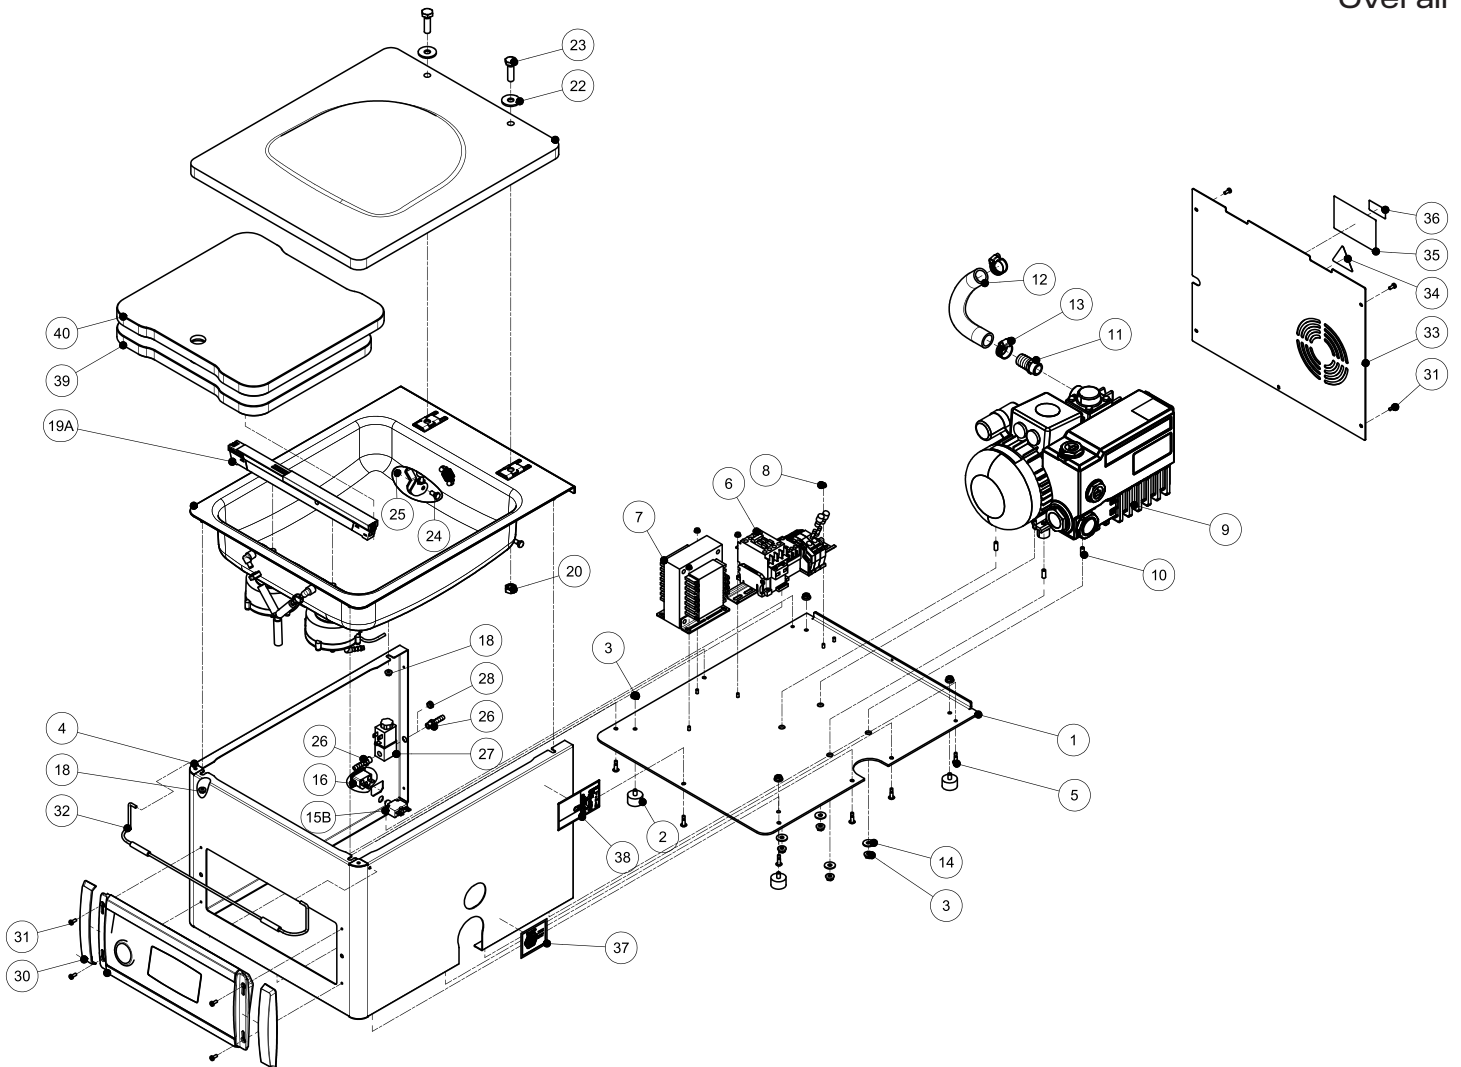

PARTS BREAKDOWN

ITEM	MODEL
59012	VP-NL-3008-SN

Overall

PARTS BREAKDOWN

ITEM	MODEL
59012	VP-NL-3008-SN

PARTS BREAKDOWN

ITEM	MODEL
59012	VP-NL-3008-SN

Lid

PARTS BREAKDOWN

ITEM	MODEL
59012	VP-NL-3008-SN

Hinge

PARTS BREAKDOWN

ITEM	MODEL
59012	VP-NL-3008-SN

Air Valve

PARTS BREAKDOWN

ITEM	MODEL
59012	VP-NL-3008-SN

PARTS BREAKDOWN

ITEM	MODEL
59012	VP-NL-3008-SN

Vacuum Chamber

Item No.	Description	Position	Item No.	Description	Position	Item No.	Description	Position
AI909	T3 Vacuum Tray Gas for 59011, 59012	1A	35201	Elbow Brass for Gas Pipe for 59011, 59012	10	27821	Slotted Cheese Head Screw M3x16 A2 DIN84 for 59011, 59012	18
AI910	T3 Vacuum Tray for 59011, 59012	1B	30019	Hose Clip Klemfa 12.8x14.8mm for 59011, 59012	11	27822	Castle Washer M3 for 59011, 59012	19
65765	Extension Seal Cylinder 27mm for 59011, 59012	2	AI911	Hose Tree Gas Table Top-03 for 59011, 59012	12	15775	Micro Switch MV3003L for 59011, 59012	20
65764	Seal Cylinder 90mm Trough Shaft Assemb. for 59011, 59012	3	27810	Spring Ring with Cover 6mm / Shaft Locker with Cover for 59011, 59012	13	65772	M3 Washer DIN 9021 for 59011, 59012	21
27832	O-Ring 40x3mm for 59011, 59012	4	AI912	Hinge Shaft TT-03 for 59011, 59012	14	27823	Hexagon Nut M3 DIN934 A2 for 59011, 59012	22
65774	Distance Ring 8mm for Seal Cylinder 90mm for 59011, 59012	5	AI893	Hinge Part T3 for 59011, 59012	15	AI886	Seal Cord C1-12 for 59011, 59012	25
27381	O-Ring 34x3mm for 59011, 59012	6	47339	Comb.Valve Model-I LV for 59011, 59012	16A	65776	Spring Washer Din 127 - A4 for 59011, 59012	26
27799	Plastic Nut M24 for 59011, 59012	7	AI913	Combination Valve Model-I SA/LV for 59011, 59012	16B	27830	Slotted Cheese Head Screw M4x6 A2 DIN84 for 59011, 59012	27
65766	Pipe Nipple 1/8 Inch x 6mm for 59011, 59012	8	35215	Cap Nut High M5 D1587 A2 for 59011, 59012	17			