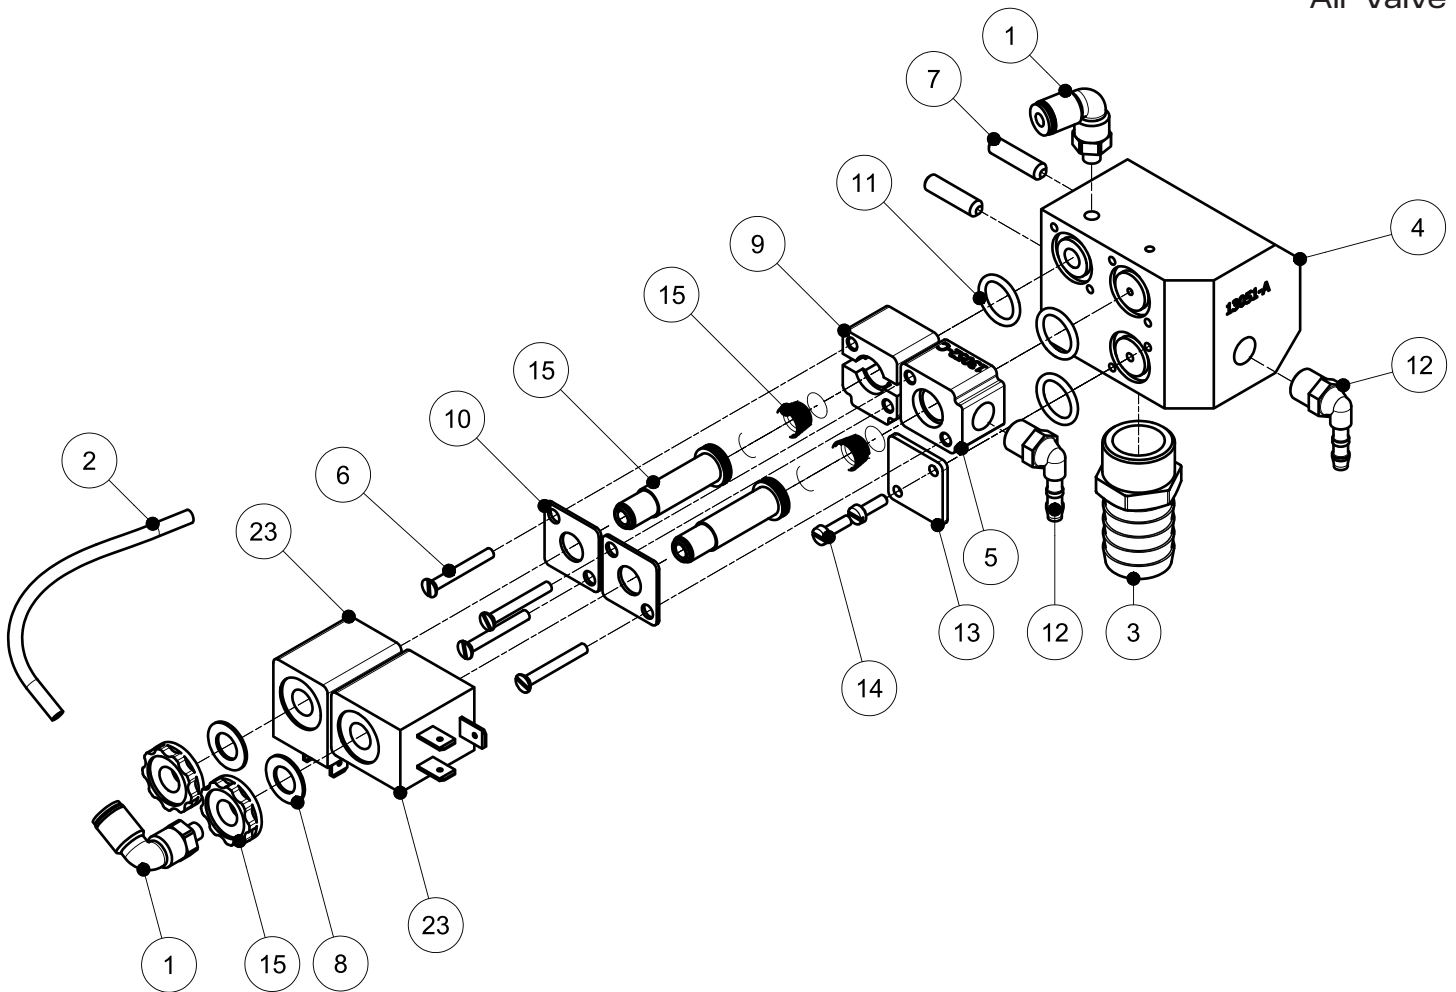

PARTS BREAKDOWN

ITEM	MODEL
59012	VP-NL-3008-SN

Hinge

PARTS BREAKDOWN

ITEM	MODEL
59012	VP-NL-3008-SN

Air Valve

PARTS BREAKDOWN

ITEM	MODEL
59012	VP-NL-3008-SN

PARTS BREAKDOWN

ITEM	MODEL
59012	VP-NL-3008-SN

Vacuum Chamber

Item No.	Description	Position	Item No.	Description	Position	Item No.	Description	Position
AI909	T3 Vacuum Tray Gas for 59011, 59012	1A	35201	Elbow Brass for Gas Pipe for 59011, 59012	10	27821	Slotted Cheese Head Screw M3x16 A2 DIN84 for 59011, 59012	18
AI910	T3 Vacuum Tray for 59011, 59012	1B	30019	Hose Clip Klemfa 12.8x14.8mm for 59011, 59012	11	27822	Castle Washer M3 for 59011, 59012	19
65765	Extension Seal Cylinder 27mm for 59011, 59012	2	AI911	Hose Tree Gas Table Top-03 for 59011, 59012	12	15775	Micro Switch MV3003L for 59011, 59012	20
65764	Seal Cylinder 90mm Trough Shaft Assemb. for 59011, 59012	3	27810	Spring Ring with Cover 6mm / Shaft Locker with Cover for 59011, 59012	13	65772	M3 Washer DIN 9021 for 59011, 59012	21
27832	O-Ring 40x3mm for 59011, 59012	4	AI912	Hinge Shaft TT-03 for 59011, 59012	14	27823	Hexagon Nut M3 DIN934 A2 for 59011, 59012	22
65774	Distance Ring 8mm for Seal Cylinder 90mm for 59011, 59012	5	AI893	Hinge Part T3 for 59011, 59012	15	AI886	Seal Cord C1-12 for 59011, 59012	25
27381	O-Ring 34x3mm for 59011, 59012	6	47339	Comb.Valve Model-I LV for 59011, 59012	16A	65776	Spring Washer Din 127 - A4 for 59011, 59012	26
27799	Plastic Nut M24 for 59011, 59012	7	AI913	Combination Valve Model-I SA/LV for 59011, 59012	16B	27830	Slotted Cheese Head Screw M4x6 A2 DIN84 for 59011, 59012	27
65766	Pipe Nipple 1/8 Inch x 6mm for 59011, 59012	8	35215	Cap Nut High M5 D1587 A2 for 59011, 59012	17			